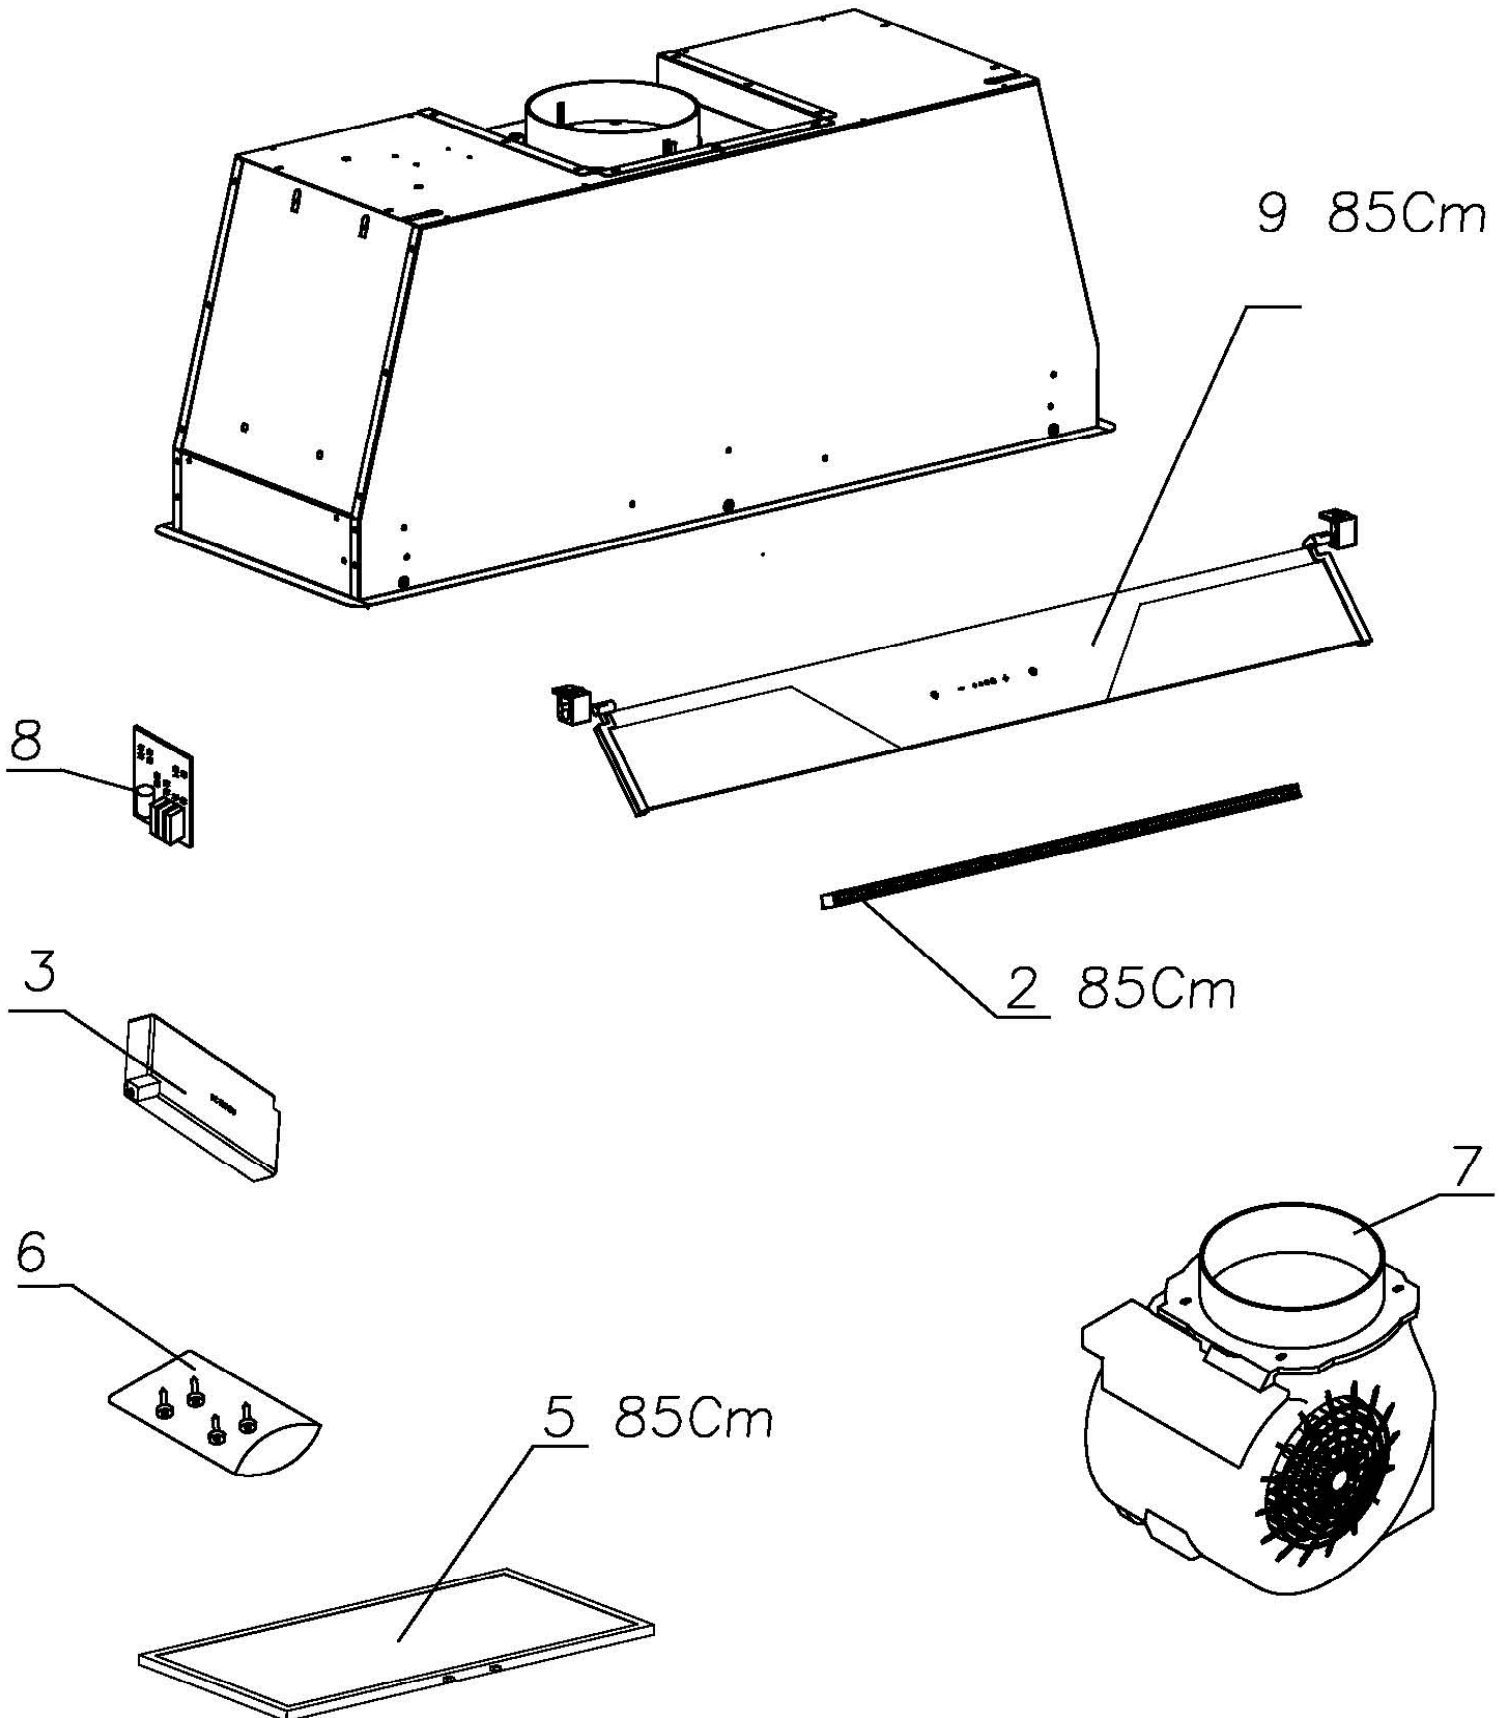

TBU850

Caple TOUCH CONTROL BU Hood

Technical information

TBU850

Caple TOUCH CONTROL BU Hood

TBU850 - Caple TOUCH CONTROL BU Hood

Item	Part Code	Description	Qty
2	75070000017	LED Strip 515mm 4200°K	1
3	75007026320	TRANSFORMER DC 12V EFU 122320	1
5	75007019034	FILTER SLTC919 85	1
6	75042906181	BUILT-IN HOOD ACCESSORIES	1
7	75061500099	Motor GPE837	1
8	75085404041	MAIN PRINT EL SL/E	1
9	75042291976	CAPLE SLTC919 GLASS REPLACEMENT	1