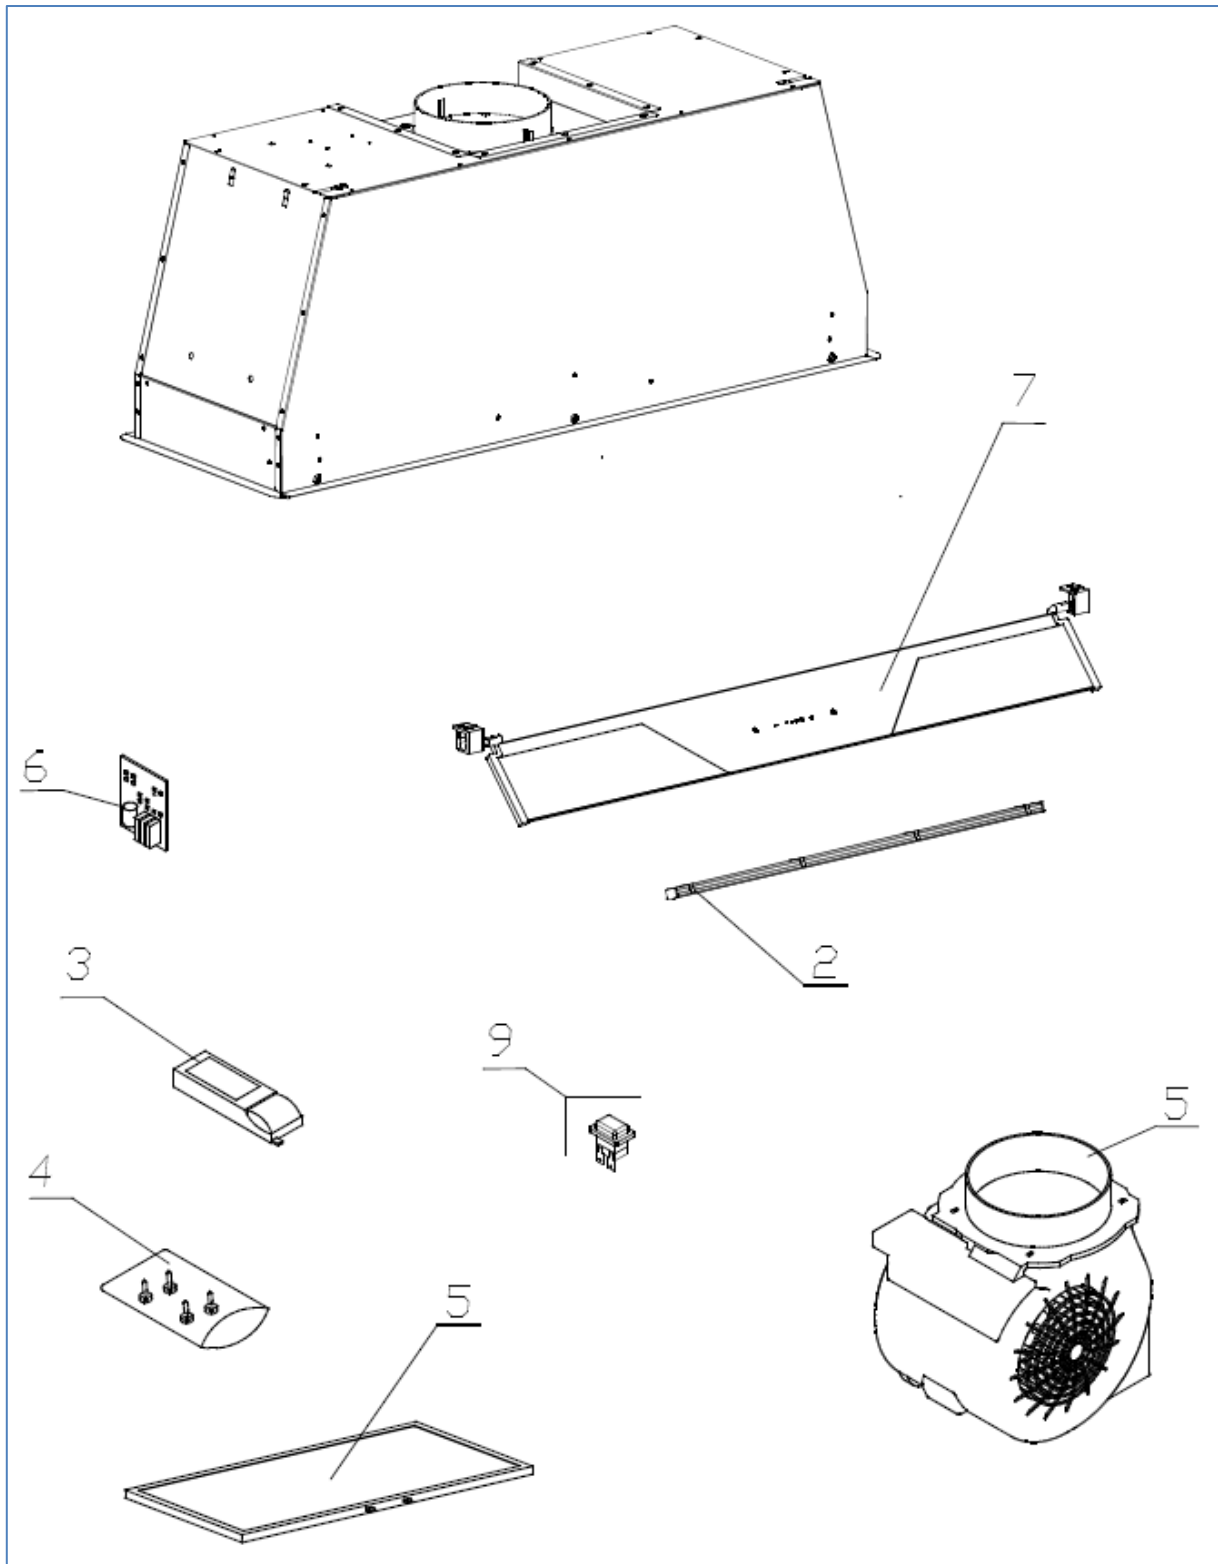

TBU521

Caple Touch Control B-Under Hood

Technical Manual

TBU521

Caple Touch Control B-Under Hood

TBU521

Caple Touch Control B-Under Hood

Item	Part Number	Description	Quantity
1	75001320028	LED BAR	1
2	75070092304	TRANSFORMER	1
3	75007019037	GREASE FILTER	1
4	75042906181	BUILT-IN HOOD ACCESSORIES	1
5	75061500099	MOTOR	1
6	75042903999	PCB	1
7	75042291952	GLASS	1
9	75470199999	EMERGENCY SWITCH/START NEON	1