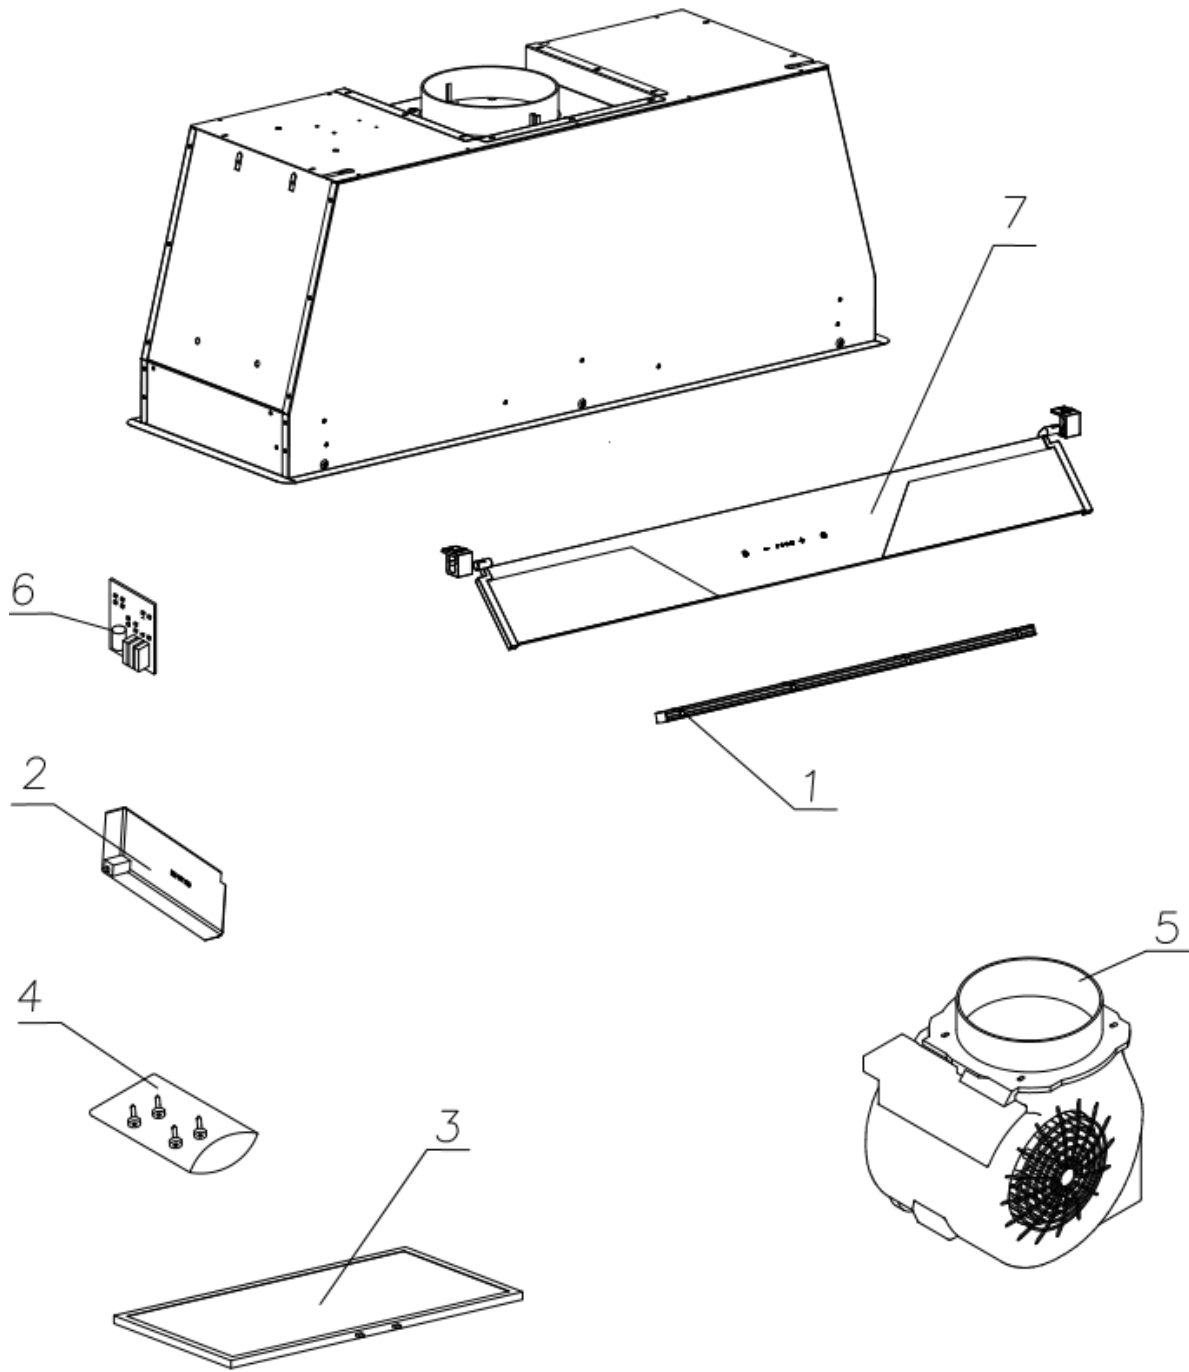

TBU520

Caple Built Under Touch Control Hood

Technical Manual

TBU520

Caple Built Under Touch Control Hood

TBU520

Caple Built Under Touch Control Hood

Item	Part Number	Description	Quantity
1	75002300325	LED bar 320mm	1
2	75007026320	Transformer DC 12V	1
3	75007019037	Filter	1
4	75042906181	Fixings	1
5	75061500099	Motor	1
6	75085404041	Main print	1
7	75042291952	Glass	1

TBU520 – Caple Built Under Touch Control Hood

TBU520 – Caple Built Under Touch Control Hood