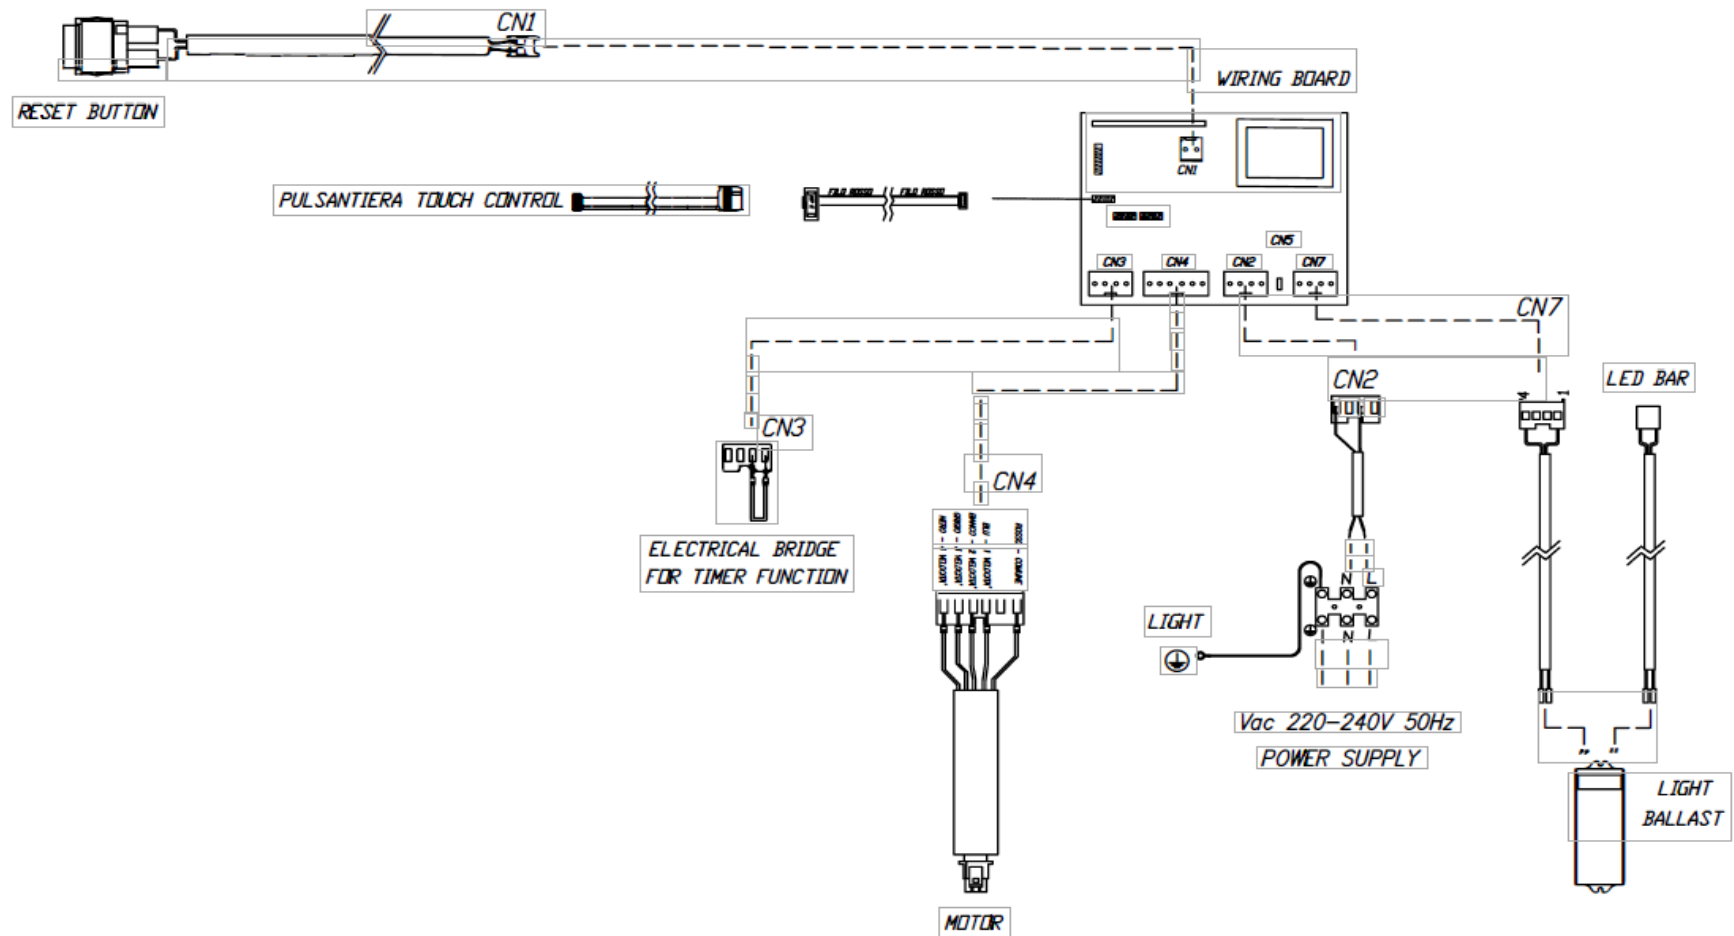

TBU520

Caple Built Under Touch Control Hood

Technical Manual

TBU520

Caple Built Under Touch Control Hood

TBU520

Caple Built Under Touch Control Hood

Item	Part Number	Description	Quantity
1	75002300325	LED bar 320mm	1
2	75007026320	Transformer DC 12V	1
3	75007019037	Filter	1
4	75042906181	Fixings	1
5	75061500099	Motor	1
6	75085404041	Main print	1
7	75042291952	Glass	1

TBU520 – Caple Built Under Touch Control Hood

TBU520 – Caple Built Under Touch Control Hood