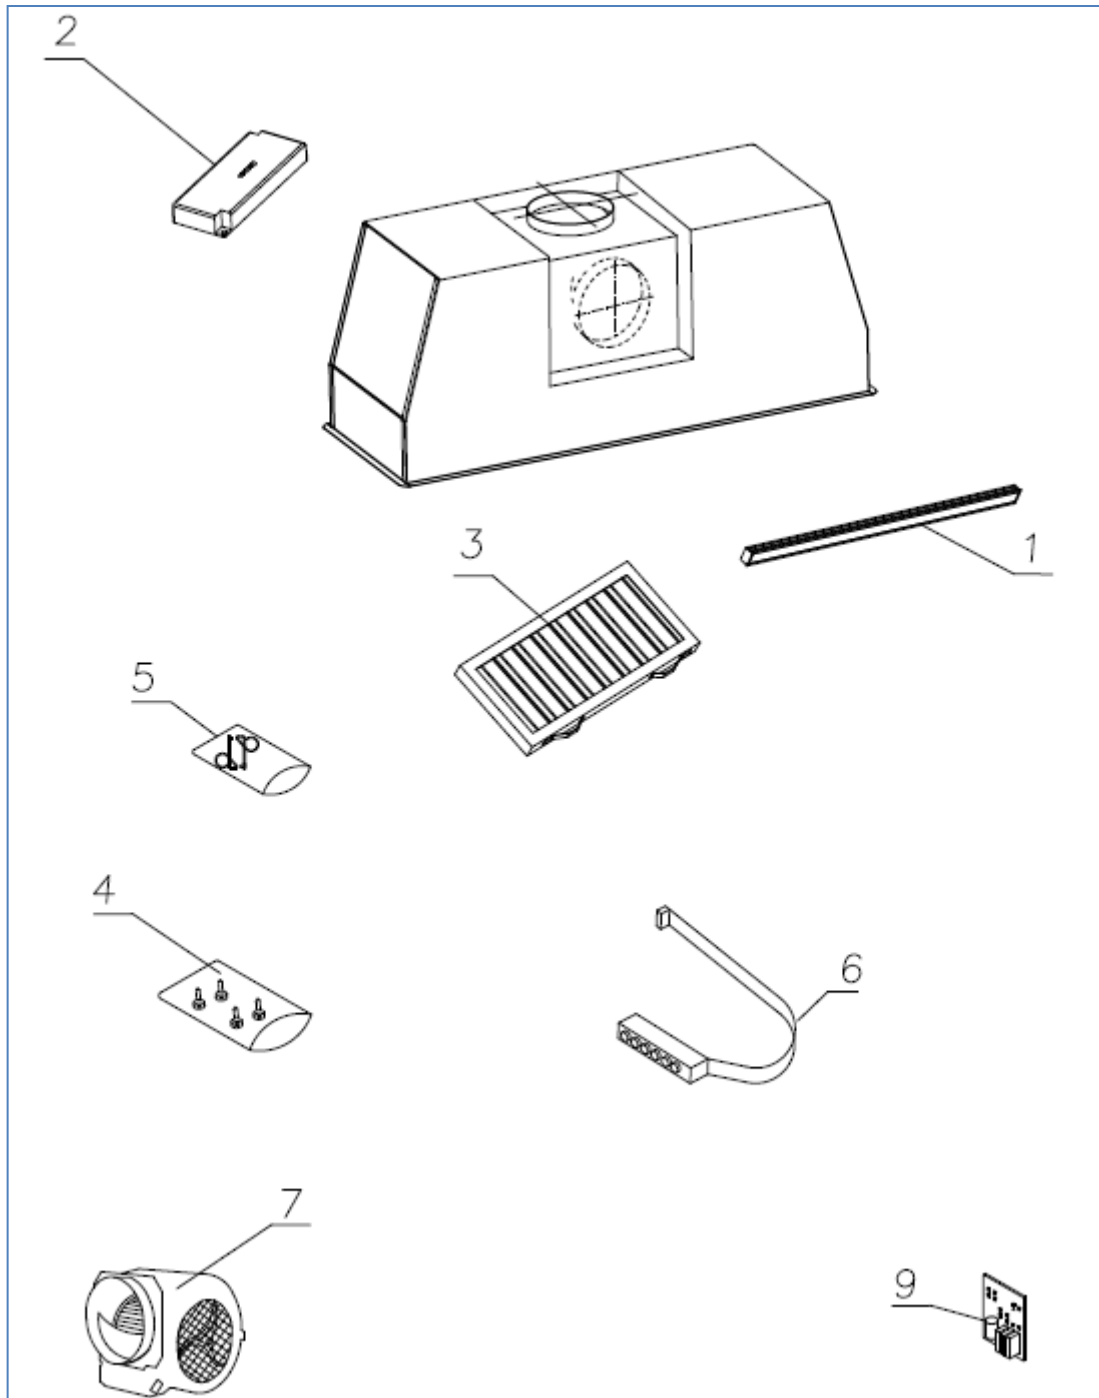

ST853

Caple Storm Built Under Hood

Technical Manual

## ST853 - Caple Storm Built Under Hood

## ST853 - Caple Storm Built Under Hood

Item	Part Number	Description	Quantity
1	75010515012	LED strip (To 04/17)	1
1	75011515012	LED strip	1
2	75007026320	Transformer	1
3	75071906850	Grease filter	1
4	75042906181	Accessories	1
5	75042906095	Spring	1
6	75042906167	Chromed vertical buttons	1
9	75061500099	Motor	1
10	75085404041	Main PCB	1