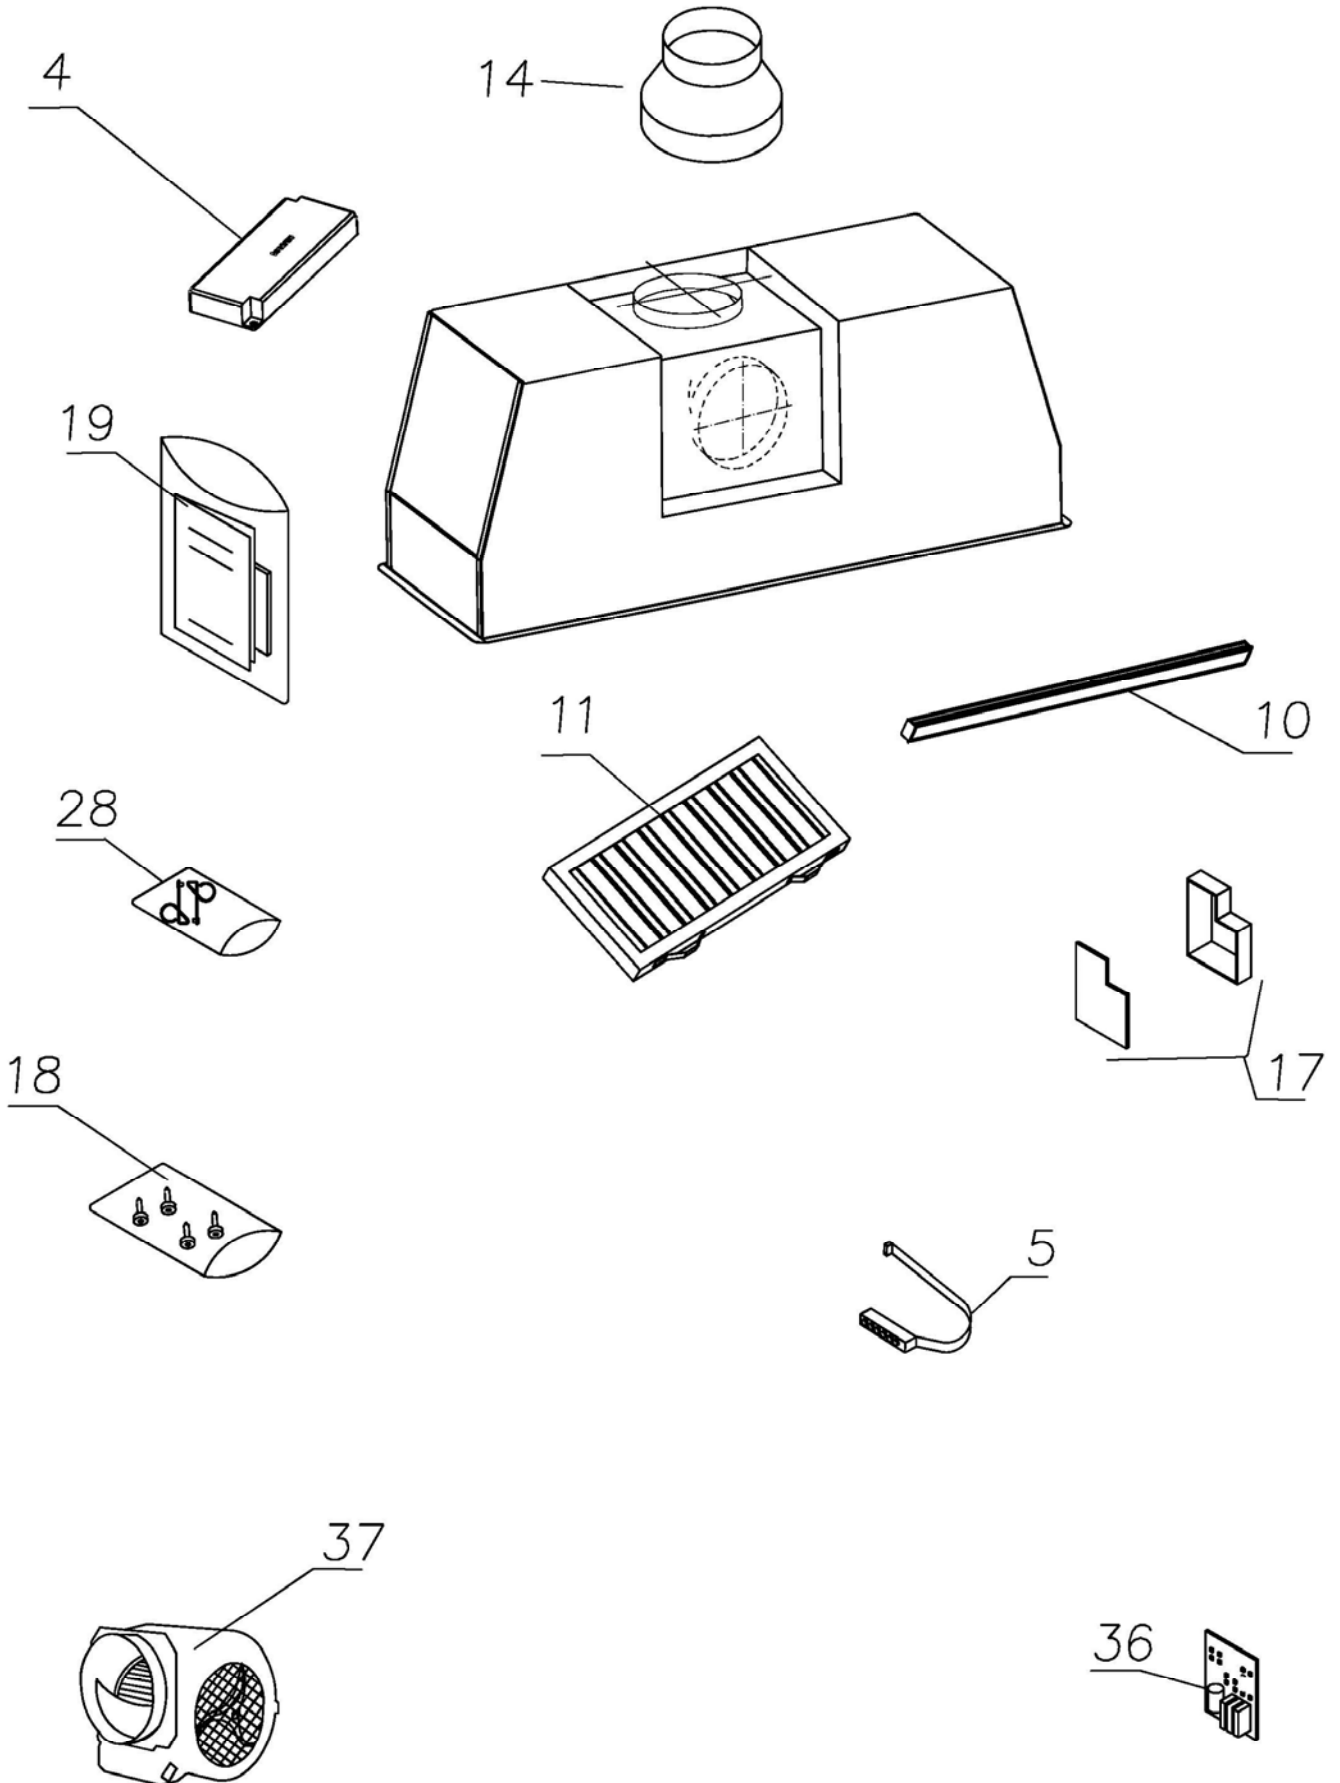

ST851

Caple Storm Built-Under Hood

Technical information

ST851

Caple Storm Built-Under Hood

ST851 - Caple Storm hood

Item	Part Code	Description	Qty
4	42030122320	TRANSFORMER EL. DC 12V EFU 122320	1
5	77041679999	VERTICAL CHROMED PUSH-BUTTON	1
10	42010515012	LED 515mm (Before Jun-14)	1
10	42010515010	LED 515mm (From Jun-14)	1
11	75071906850	ASS. R. FILTRO BUFFLER S906 850	1
14	51071000399	REDUCTION FLANGE 150/125 AE	1
17	75071439999	WIRING BOX SET	1
18	77018199999	A.S.A. GRUPPO INCASSO 2013	1
19	90001120020	LIBR. ISTR. S906L CAPLE	1
28	77009599999	SPRINGS FOR BUILT-IN COOKER-HOODS	1
36	44000419999	WIRING BOARD TYPE SL/E	1
37	75061509999	MOTOR GPZ900	1

ST851

Caple Storm Built-Under Hood