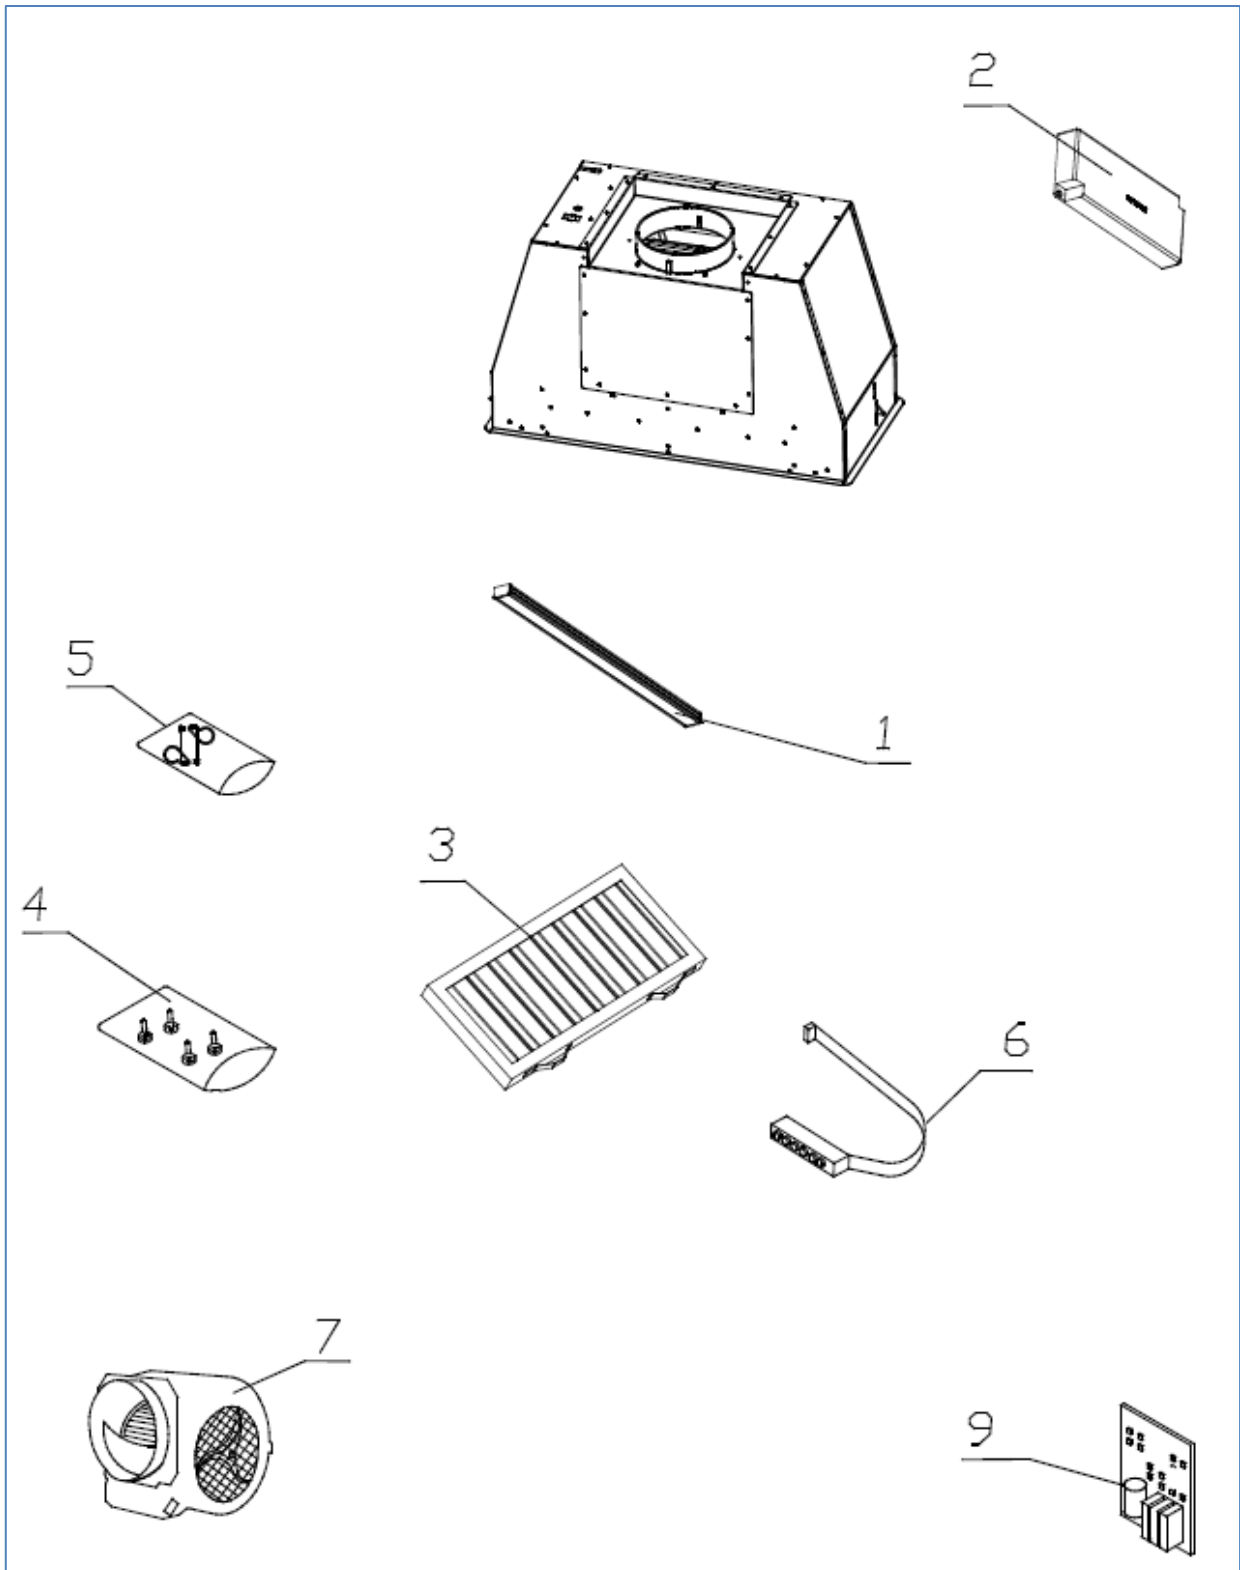

ST524

Caple Storm 524 B-Under Hood

Technical Manual

ST524

Caple Storm 524 B-Under Hood

ST524

Caple Storm 524 B-Under Hood

Item	Part Number	Description	Quantity
1	75001320028	LED BAR	1
2	75070092304	TRANSFORMER	1
3	75071906520	GREASE FILTER	1
4	75042906181	BUILT-IN HOOD ACCESSORIES	1
5	75042906095	SPRING	1
6	75042906167	CHROMED VERTICAL BUTTONS	1
7	75061500099	MOTOR	1
9	75042903999	PCB	1