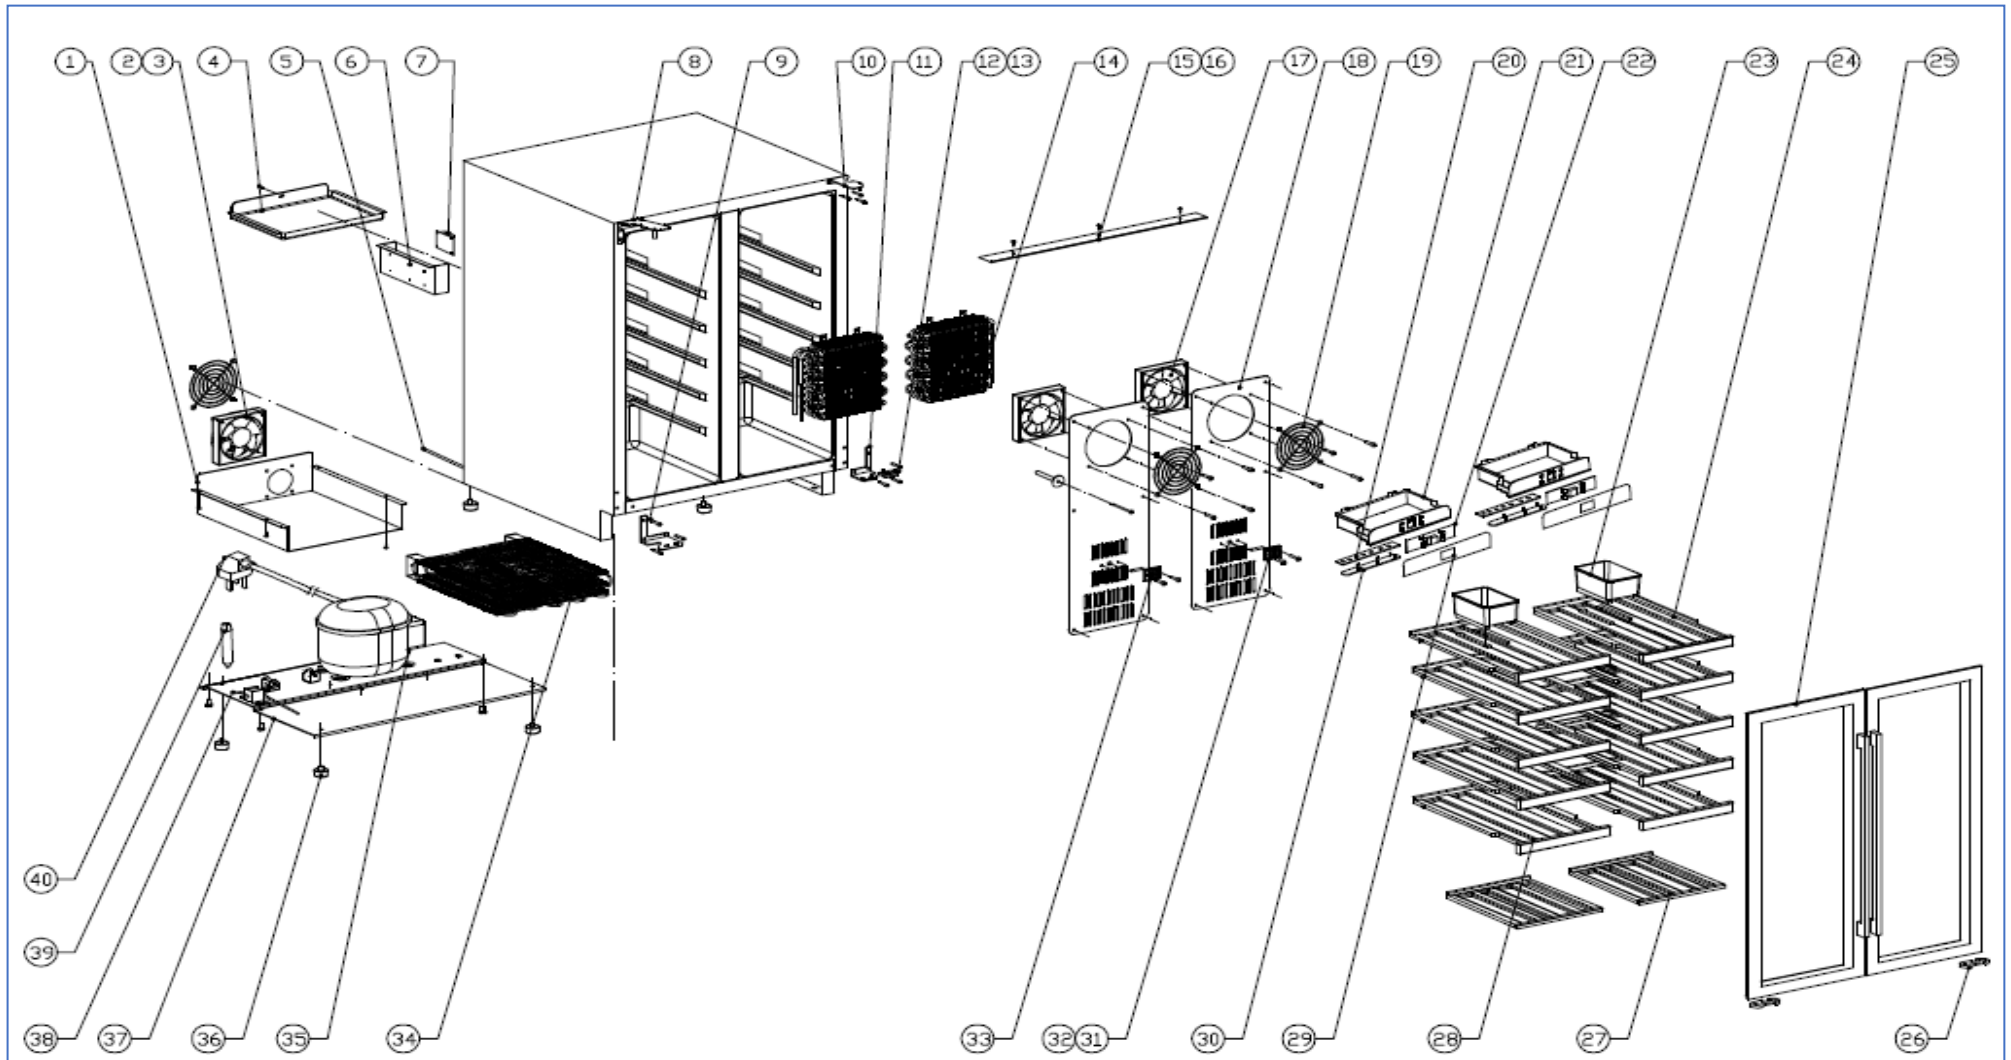

WI6235

Caple 60cm 2 Zone 2 Door Wine Sense

Technical Manual

WI6235

Caple 60cm 2 Zone 2 Door Wine Sense

WI6235

Caple 60cm 2 Zone 2 Door Wine Sense

Item	Part Number	Description	Quantity
1	DG19-9	Condenser cover	1
2	DG7-47	Condenser fan	1
3	DG19-3	Fan cover	1
4	DG13-403	Water tank	1
5	DG12-140	Air-circulating pipe	2
6	DG22-3334	Electrical box	1
7	DG28-187	PCB board	1
8	DG14-190-BL	Top left hinge	1
9	DG14-212-BL	Lower left hinge	1
10	DG14-190-BR	Top right hinge	1
11	DG14-212-BR	Lower right hinge	1
12	DG22-3057-B	Door axis	2
13	DG13-3102-B	Door hinge spacer	2
14	DG12-44-5	Evaporator	2
15	DG13-3149	Fixing bracket A	1
16	DG13-3152	Fixing bracket B	1
17	DG7-48	Evaporator fan	2
18	DG22-209	Air duct board	2
19	DG19-6	Fan cover	2
20	DG3-251	LED Light	2
21	DG13-3381	Electrical box	2
22	DG28-187	Display board	2
23	DG13-1.2	Humid box	2
24	DG15-26-5	Wooden Shelf	2
25	DG23-470-1	Door	2
	DG22-3490-3	Handle	2
	M160-049	Gasket	2
26	DG22-3073	limited block	2
27	DG15-27-3	Wooden Shelf	2
28	DG15-26-4	Wooden Shelf	8
29	DG20-487	Display panel	2
30	DG13-3257	LED Light cover	2
31	DG13-198	Sensor cover	2
32	DG8-25-Y	Sensor	1
33	DG8-25-W	Sensor	1
34	DG12-91-2	Condenser	1
35	DG1-137	Compressor	1
36	DG13-3146	Cabinet leg	4
37	DG22-3973	Compressor bracket	1
38	DG12-217-1	Refrigerant valve	1
39	DG11-46	Drier filter	1
40	DG2-14	Power cord	1