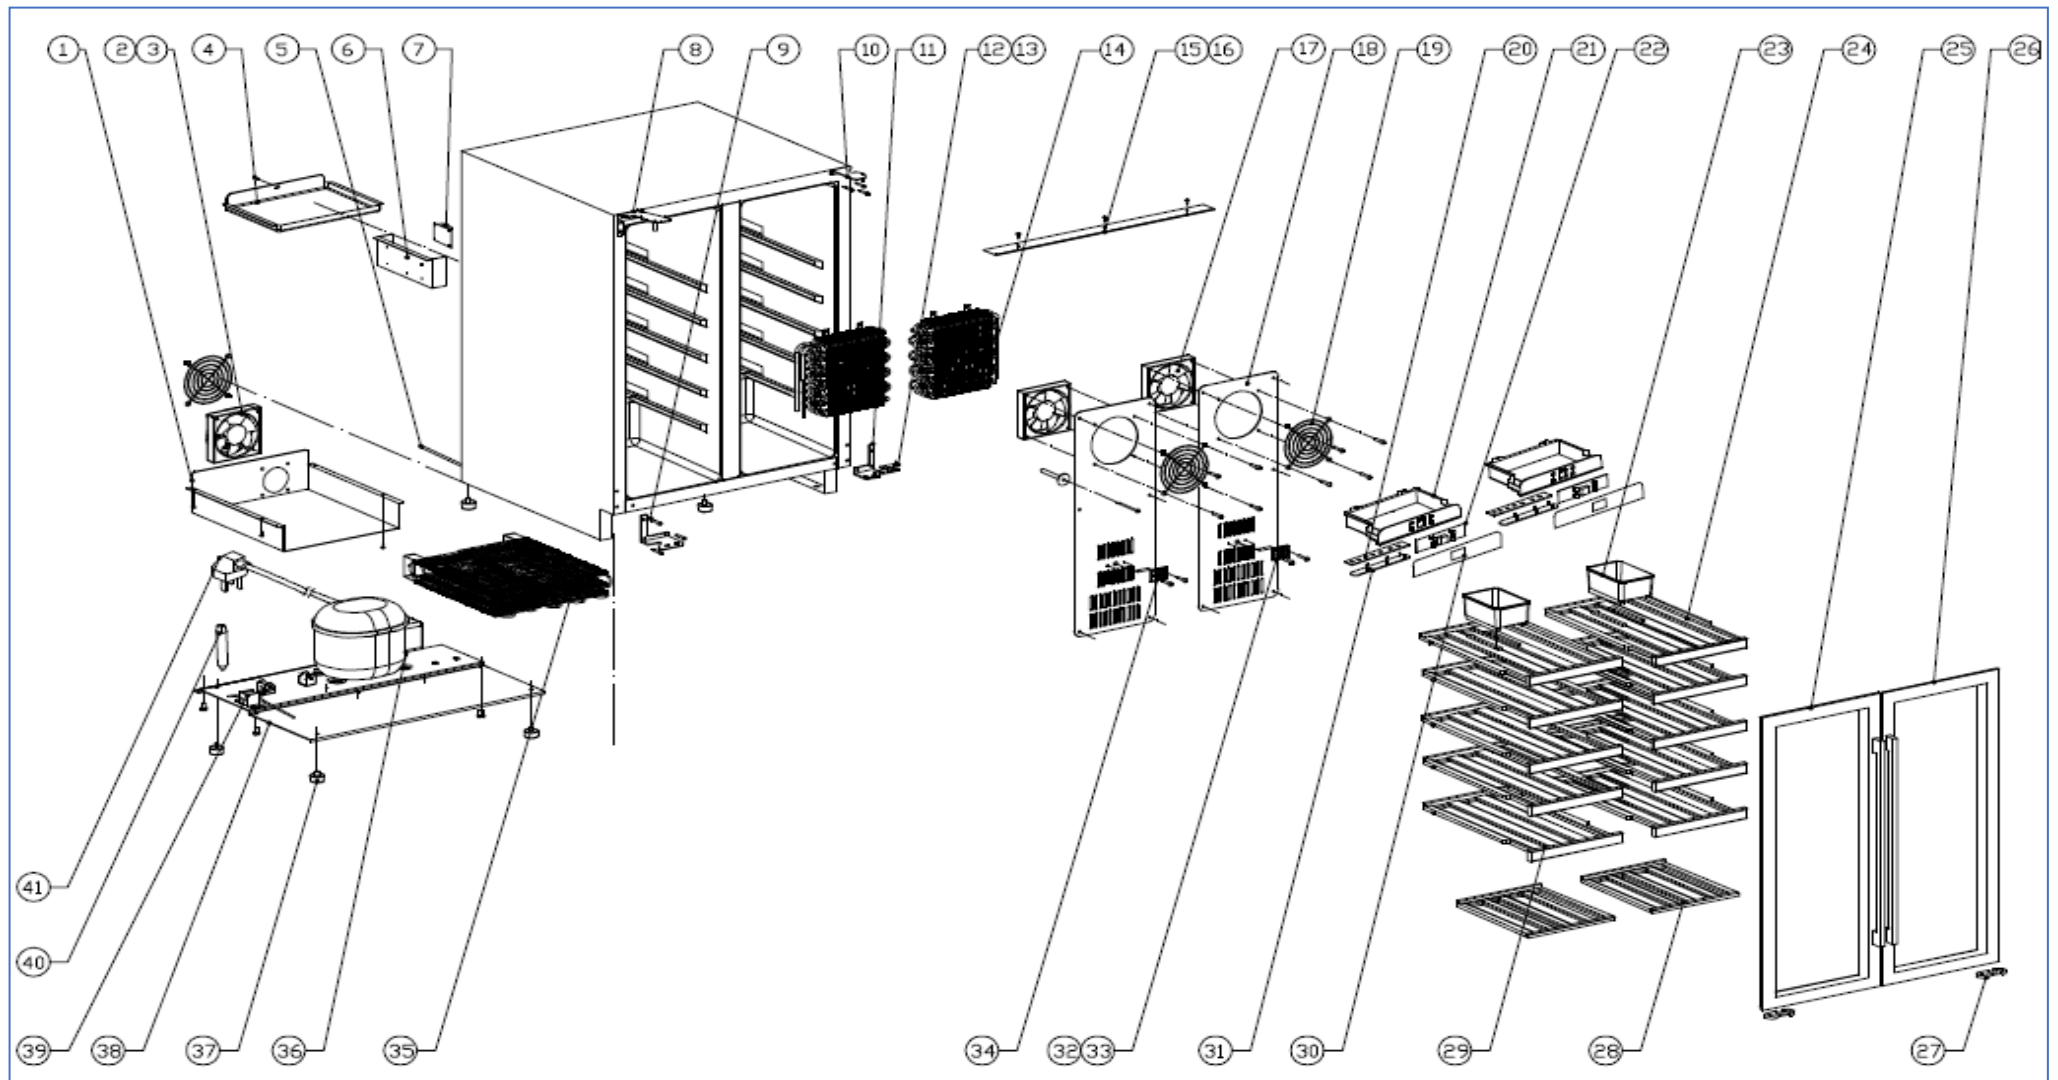

WI6234

Caple 60cm 2 Zone 2 Door Wine Classic

Technical Manual

WI6234

Caple 60cm 2 Zone 2 Door Wine Classic

WI6234

Caple 60cm 2 Zone 2 Door Wine Classic

Item	Part Number	Description	Quantity
1	DG19-9	Condenser cover	1
2	DG19-3	Fan cover	1
3	DG7-47	Condenser fan	1
4	DG13-403	Water tank	1
5	DG12-205	Air-circulating pipe	1
	DG12-140	Air-circulating pipe	1
6	DG22-3334	Electrical box	1
7	DG28-187	PCB board	1
8	DG14-190-SL	Top left hinge	1
9	DG14-212-SL	Lower left hinge	1
10	DG14-190-SR	Top right hinge	1
11	DG14-212-SR	Lower right hinge	1
12	DG22-3057	Door axis	2
13	DG13-3155	Door hinge spacer	2
14	DG12-44-5	Evaporator	2
15	DG13-3149	Fixing bracket A	1
16	DG13-3152	Fixing bracket B	1
17	DG7-48	Evaporator fan	2
18	DG22-209	Air duct board	2
19	DG19-6	Fan cover	2
20	DG3-251	LED Light	2
21	DG13-3381	Electrical box	2
22	DG28-187	Display board	2
23	DG13-1.2	Humid box	2
24	DG15-26-5	Wooden Shelf	2
25	DG23-371-L	Door-left	1
	M160-049	Gasket	1
	DG22-3490	Handle	1
26	DG23-371-R	Door-right	1
	M160-049	Gasket	1
	DG22-3490	Handle	1
27	DG22-3073	limited block	1
28	DG15-27-3	Wooden Shelf	2
29	DG15-26-4	Wooden Shelf	8
30	DG20-487	Display panel	2
31	DG13-3257	LED Light cover	2

WI6234

Caple 60cm 2 Zone 2 Door Wine Classic

Item	Part Number	Description	Quantity
32	DG8-25-Y	Sensor	1
33	DG13-198	Sensor cover	2
34	DG8-25-W	Sensor	1
35	DG12-91-2	Condenser	1
36	DG1-137	Compressor	1
37	DG13-3146	Cabinet leg	4
38	DG22-3973	Compressor bracket	1
39	DG12-217-1	Refrigerant valve	1
40	DG11-46	Drier filter	1
41	DG2-14	Power cord	1