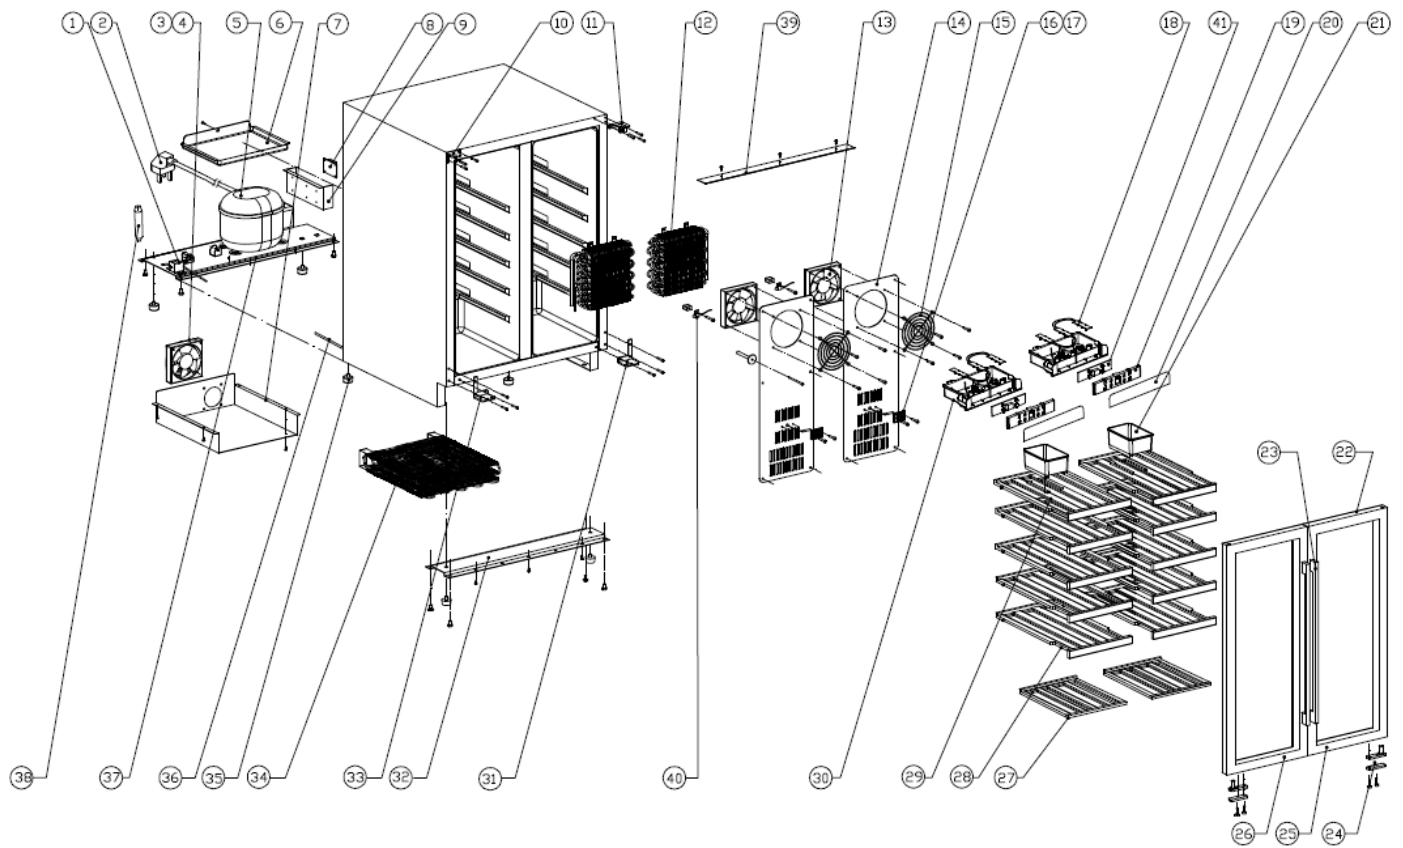

WI6233

Caple Sense 60cm 2 Door 2 Zone Wine Cabinet

Technical Manual

WI6233

Caple Sense 60cm 2 Door 2 Zone Wine Cabinet

WI6233

Caple Sense 60cm 2 Door 2 Zone Wine Cabinet

Item	Part Number	Description	Quantity
1	DG12-37.1	Refrigerant valve	1
2	DG2-14	Power cord	1
3	DG7-47	Condenser fan	1
4	DG19-3	Fan cover	1
5	DG1-119	Compressor MG1080Y	1
6	DG13-403	Water tank	1
7	DG19-9	Condenser cover	1
	BZ7-131	Condenser anti-vibration gasket	1
8	DG3-301-3	PCB board	1
9	DG22-3334	Electrical box	1
10	DG14-190-SL	Top left hinge	1
11	DG14-190-SR	Top right hinge	1
12	DG12-44-2	Evaporator	2
13	DG7-48	Evaporator fan	2
14	DG22-209	Air duct board	2
15	DG19-6	Fan cover	2
16	DG13-198	Sensor cover	2
17	DG8-30	Sensor L=300	2
18	DG3-12-W	LED Light	2
19	DG13-3058	Installing support	2
20	DG20-487	Control panel	2
21	DG13-1.2	Humid box	2
22	M160-049	Gasket	2
23	DG22-3490	Handle	1
	DG22-3490	Handle	1
24	DG22-3057	Door axis	2
25	DG23-372-R	Door (Right)	1
26	DG23-372-L	Door (Left)	1
27	DG15-27-3	Wooden Shelf	2
28	DG15-26-4	Wooden Shelf	8
29	DG15-26-5	Wooden Shelf	2
30	DG13-3239	Electrical box	2

WI6233

Caple Sense 60cm 2 Door 2 Zone Wine Cabinet

Item	Part Number	Description	Quantity
31	DG14-212-SR	Lower right hinge	1
32	DG22-330	Support bracket of front leg	1
33	DG14-212-SL	Lower left hinge	1
34	DG12-91-2	Condenser	1
35	DG13-3146	Cabinet leg	4
36	DG12-113	Air-circulating pipe	2
37	DG22-331	Compressor bracket	1
38	DG11-46	Drier filter	1
39	DG13-3149	Fixing bracket A	1
40	DG8-25-R	Sensor	2
41	DG3-005-2	Display board	2
Spare part	DG22-3021	Bottom grill	1
	DG13-3154	Slider	2
	DG13-3152	Fixing bracket B	1