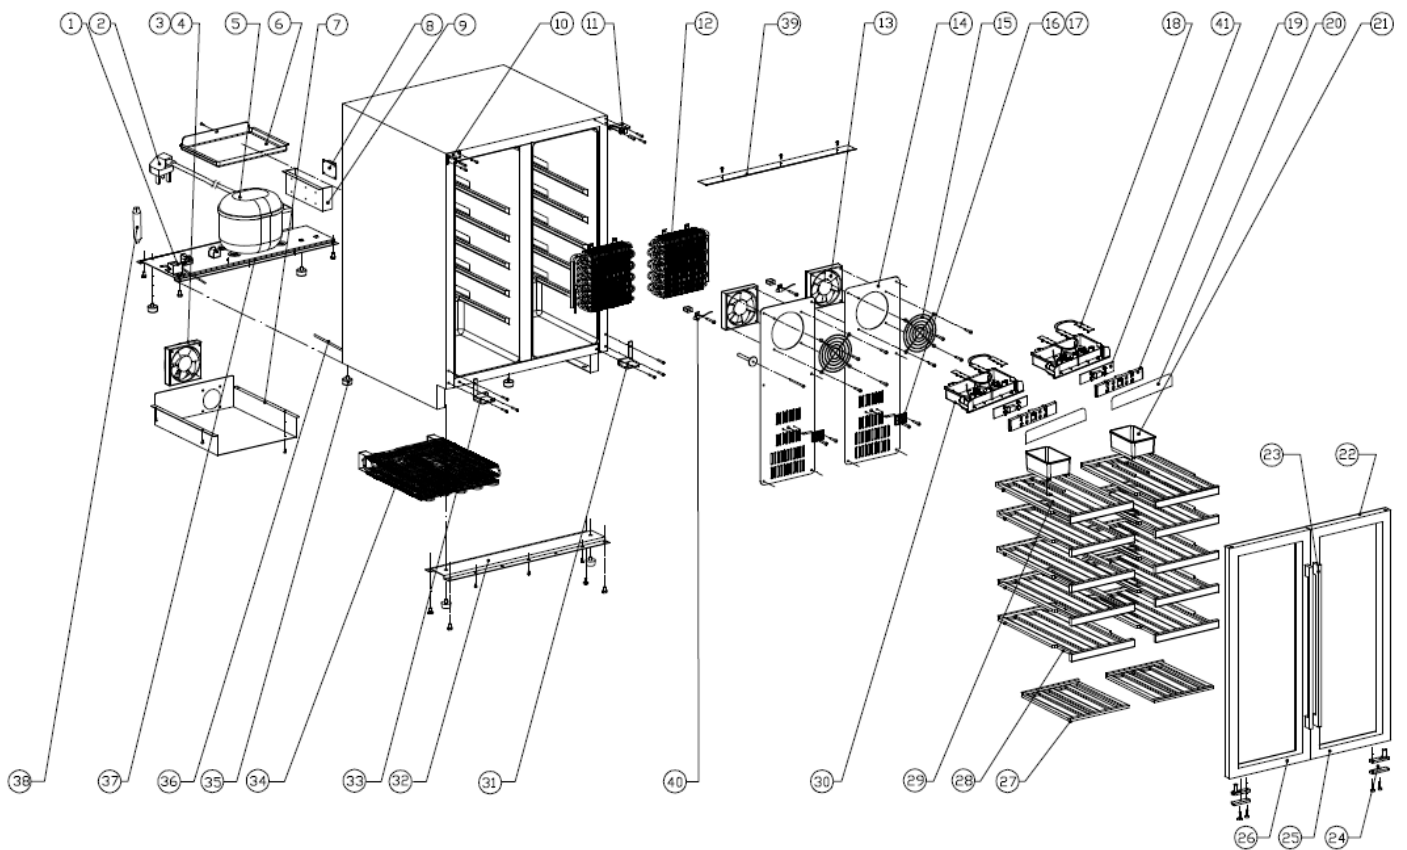

WI6232

Caple Classic 60cm 2 zone 2 Door Wine Cabinet

Technical Manual

WI6232

Caple Classic 60cm 2 zone 2 Door Wine Cabinet

WI6232

Caple Classic 60cm 2 zone 2 Door Wine Cabinet

Item	Part Number	Description	Quantity
1	DG12-37.1	Refrigerant valve	1
2	DG2-14	Power cord	1
3	DG7-47	Condenser fan	1
4	DG19-3	Fan cover	1
5	DG1-119	Compressor MG1080Y	1
6	DG13-403	Water tank	1
7	DG19-9	Condenser cover	1
	BZ7-131	Condenser anti-vibration gasket	1
8	DG3-301-3	PCB board	1
9	DG22-3334	Electrical box	1
10	DG14-190-SL	Top left hinge	1
11	DG14-190-SR	Top right hinge	1
12	DG12-44-2	Evaporator	2
13	DG7-48	Evaporator fan	2
14	DG22-209	Air duct board	2
15	DG19-6	Fan cover	2
16	DG13-198	Sensor cover	2
17	DG8-30	Sensor - L=300	2
18	DG3-12-W	LED Light	2
19	DG13-3058	Installing support	2
20	DG20-487	Control panel	2
21	DG13-1.2	Humid box	2
22	M160-049	Gasket	2
23	DG22-3490	Handle	1
	DG22-3490	Handle	1
24	DG22-3057	Door axis	2
25	DG23-371-R	Door (Right)	1
26	DG23-371-L	Door (Left)	1

WI6232

Caple Classic 60cm 2 zone 2 Door Wine Cabinet

Item	Part Number	Description	Quantity
27	DG15-27-3	Wooden Shelf	2
28	DG15-26-4	Wooden Shelf	8
29	DG15-26-5	Wooden Shelf	2
30	DG13-3239	Electrical box	2
31	DG14-212-SR	Lower right hinge	1
32	DG22-330	Support bracket of front leg	1
33	DG14-212-SL	Lower left hinge	1
34	DG12-91-2	Condenser	1
35	DG13-3146	Cabinet leg	4
36	DG12-113	Air-circulating pipe	2
37	DG22-331	Compressor bracket	1
38	DG11-46	Drier filter	1
39	DG13-3149	Fixing bracket A	1
40	DG8-25-R	Sensor	2
41	DG3-005-2	Display board	2
Spare part	DG22-3021	Bottom grill	1
	DG22-3302-1	Bottom grill	1
	DG22-3303-1	Grill support	1
	DG13-3154	Slider	2
	DG13-3152	Fixing bracket B	1