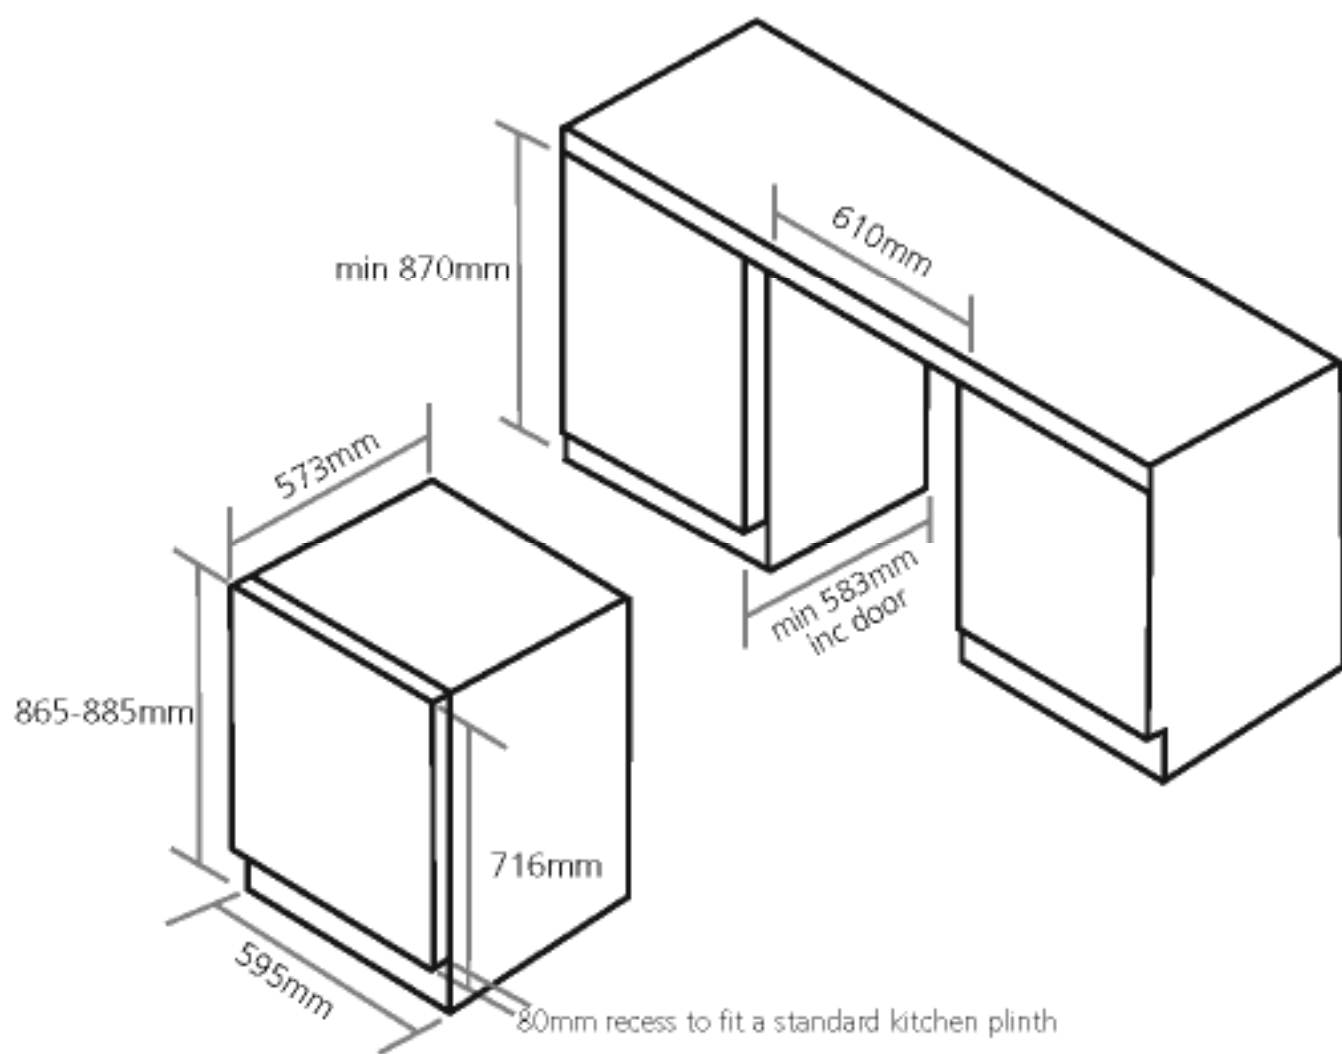

WI6223

Caple 60cm wine cabinet
Sense style 2dr

TECHNICAL INFORMATION

WI6223

Caple 60cm wine cabinet
Sense style 2dr

WI6223

Caple 600mm Wine Cellar
Sense Style, Two Door

D
C
B
A

8 7 6 5 4 4 3 2 1

WI6223

Caple 60cm wine cabinet

Item	Part No .	Description	Qty	Remark
1	DG12-37.1	Refrigerant valve	1	
2	DG2-14	Power cord	1	
3	DG7-23	Condenser fan	1	RDL1225B DC12V
4	DG19-3	Fan cover	1	
5	DG1-27	Compressor	1	
6	DG22-176	Water tank	1	
7	DG6-7	Transformer	1	EI41×26.5
8	DG3-97-1	PCB board	1	
9	DG13-272	junction box	1	
10	DG26-79	Cabinet	1	
11	DG14-154-BL	Top hinge module (Left)	1	
12	DG14-154-BR	Top hinge module (Right)	1	
13	DG12-44	Evaporator	2	
14	DG7-3	Evaporator fan	2	RDL1225S 12V DC
15	DG22-209	Air duct board	2	
16	DG19-1	Fan cover	2	
17	DG13-511	Senser cover	2	
18	DG8-10	Senser	2	L=800
19	DG3-12-W	LED Light	2	
20	DG22-394	Electrical box	2	
21	DG20-168	Display panel	2	
22	DG13-1.2	Humid box	2	
23	DG14-116	Door axis	2	
24	DG23-114-R	Door (Right)	1	
25	DG23-114-L	Door (Left)	1	
26	DG15-27-2	Wooden shelves C1	2	
27	DG15-141	Wooden shelves A15	8	
28	DG15-141-1	Wooden shelves A15A	2	
29	DG13-127	LED Lamp holder	6	
30	DG14-121-BR	Lower hinge module (Right)	1	
31	DG22-88	Support bracket of front legs	1	
32	DG14-121-BL	Lower hinge module (Left)	1	
33	DG12-15	Condenser	1	
34	DG13-6.11	Cabinet leg	4	
35	DG12-6.1	Air-circulating pipe	2	
36	DG22-80.2	Compressor bracket	1	
37	DG14-56	Bracket of fan (pair)	1	

WI6223

Capele 60cm wine cabinet