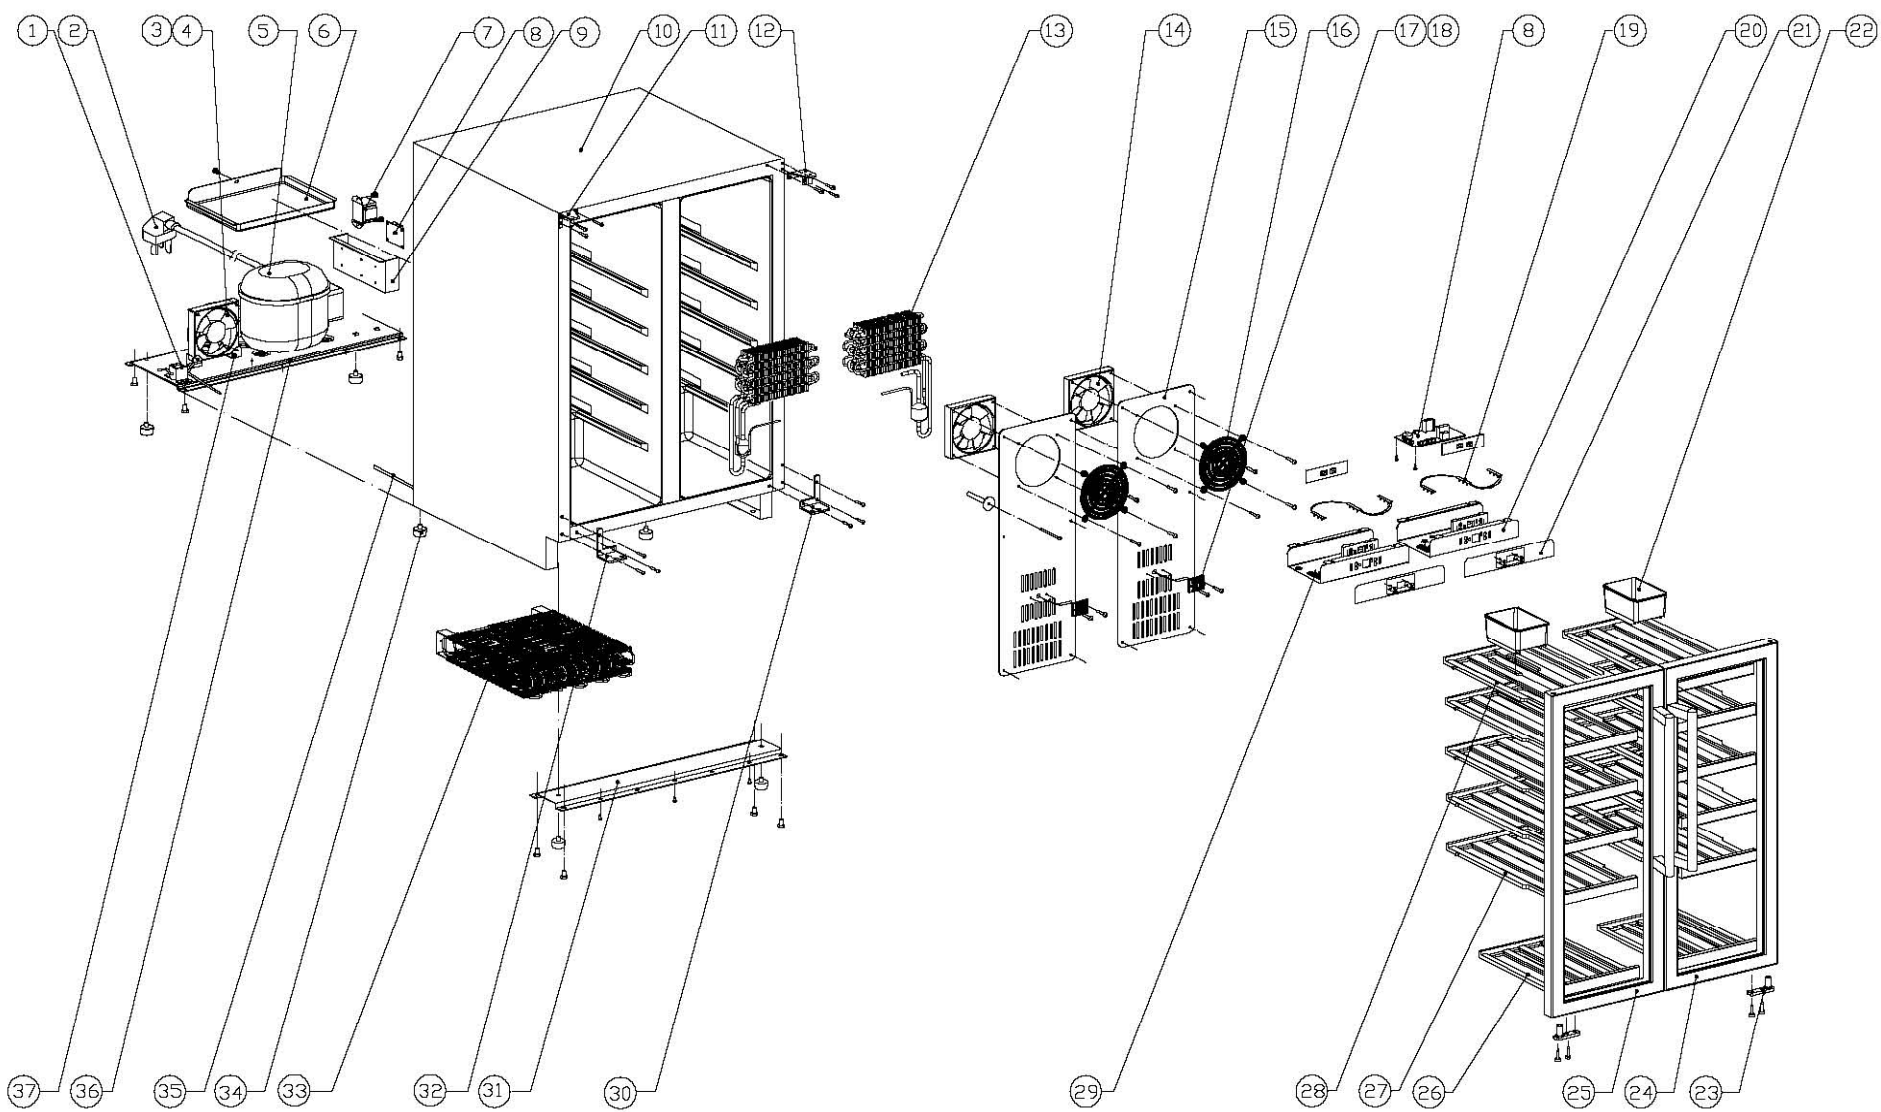

WI6223

Caple 60cm wine cabinet
Sense style 2dr

TECHNICAL INFORMATION

WI6223

Caple 60cm wine cabinet
Sense style 2dr

WI6223

Caple 600mm Wine Cellar
Sense Style, Two Door

D
C
B
A

8 7 6 5 4 4 3 2 1

WI6223

Caple 60cm wine cabinet

Item	Part No .	Description	Qty	Remark
1	DG12-37.1	Refrigerant valve	1	
2	DG2-14	Power cord	1	
3	DG7-23	Condenser fan	1	RDL1225B DC12V
4	DG19-3	Fan cover	1	
5	DG1-27	Compressor	1	
6	DG22-176	Water tank	1	
7	DG6-7	Transformer	1	EI41×26.5
8	DG3-97-1	PCB board	1	
9	DG13-272	junction box	1	
10	DG26-79	Cabinet	1	
11	DG14-154-BL	Top hinge module (Left)	1	
12	DG14-154-BR	Top hinge module (Right)	1	
13	DG12-44	Evaporator	2	
14	DG7-3	Evaporator fan	2	RDL1225S 12V DC
15	DG22-209	Air duct board	2	
16	DG19-1	Fan cover	2	
17	DG13-511	Senser cover	2	
18	DG8-10	Senser	2	L=800
19	DG3-12-W	LED Light	2	
20	DG22-394	Electrical box	2	
21	DG20-168	Display panel	2	
22	DG13-1.2	Humid box	2	
23	DG14-116	Door axis	2	
24	DG23-114-R	Door (Right)	1	
25	DG23-114-L	Door (Left)	1	
26	DG15-27-2	Wooden shelves C1	2	
27	DG15-141	Wooden shelves A15	8	
28	DG15-141-1	Wooden shelves A15A	2	
29	DG13-127	LED Lamp holder	6	
30	DG14-121-BR	Lower hinge module (Right)	1	
31	DG22-88	Support bracket of front legs	1	
32	DG14-121-BL	Lower hinge module (Left)	1	
33	DG12-15	Condenser	1	
34	DG13-6.11	Cabinet leg	4	
35	DG12-6.1	Air-circulating pipe	2	
36	DG22-80.2	Compressor bracket	1	
37	DG14-56	Bracket of fan (pair)	1	

WI6223

Capele 60cm wine cabinet