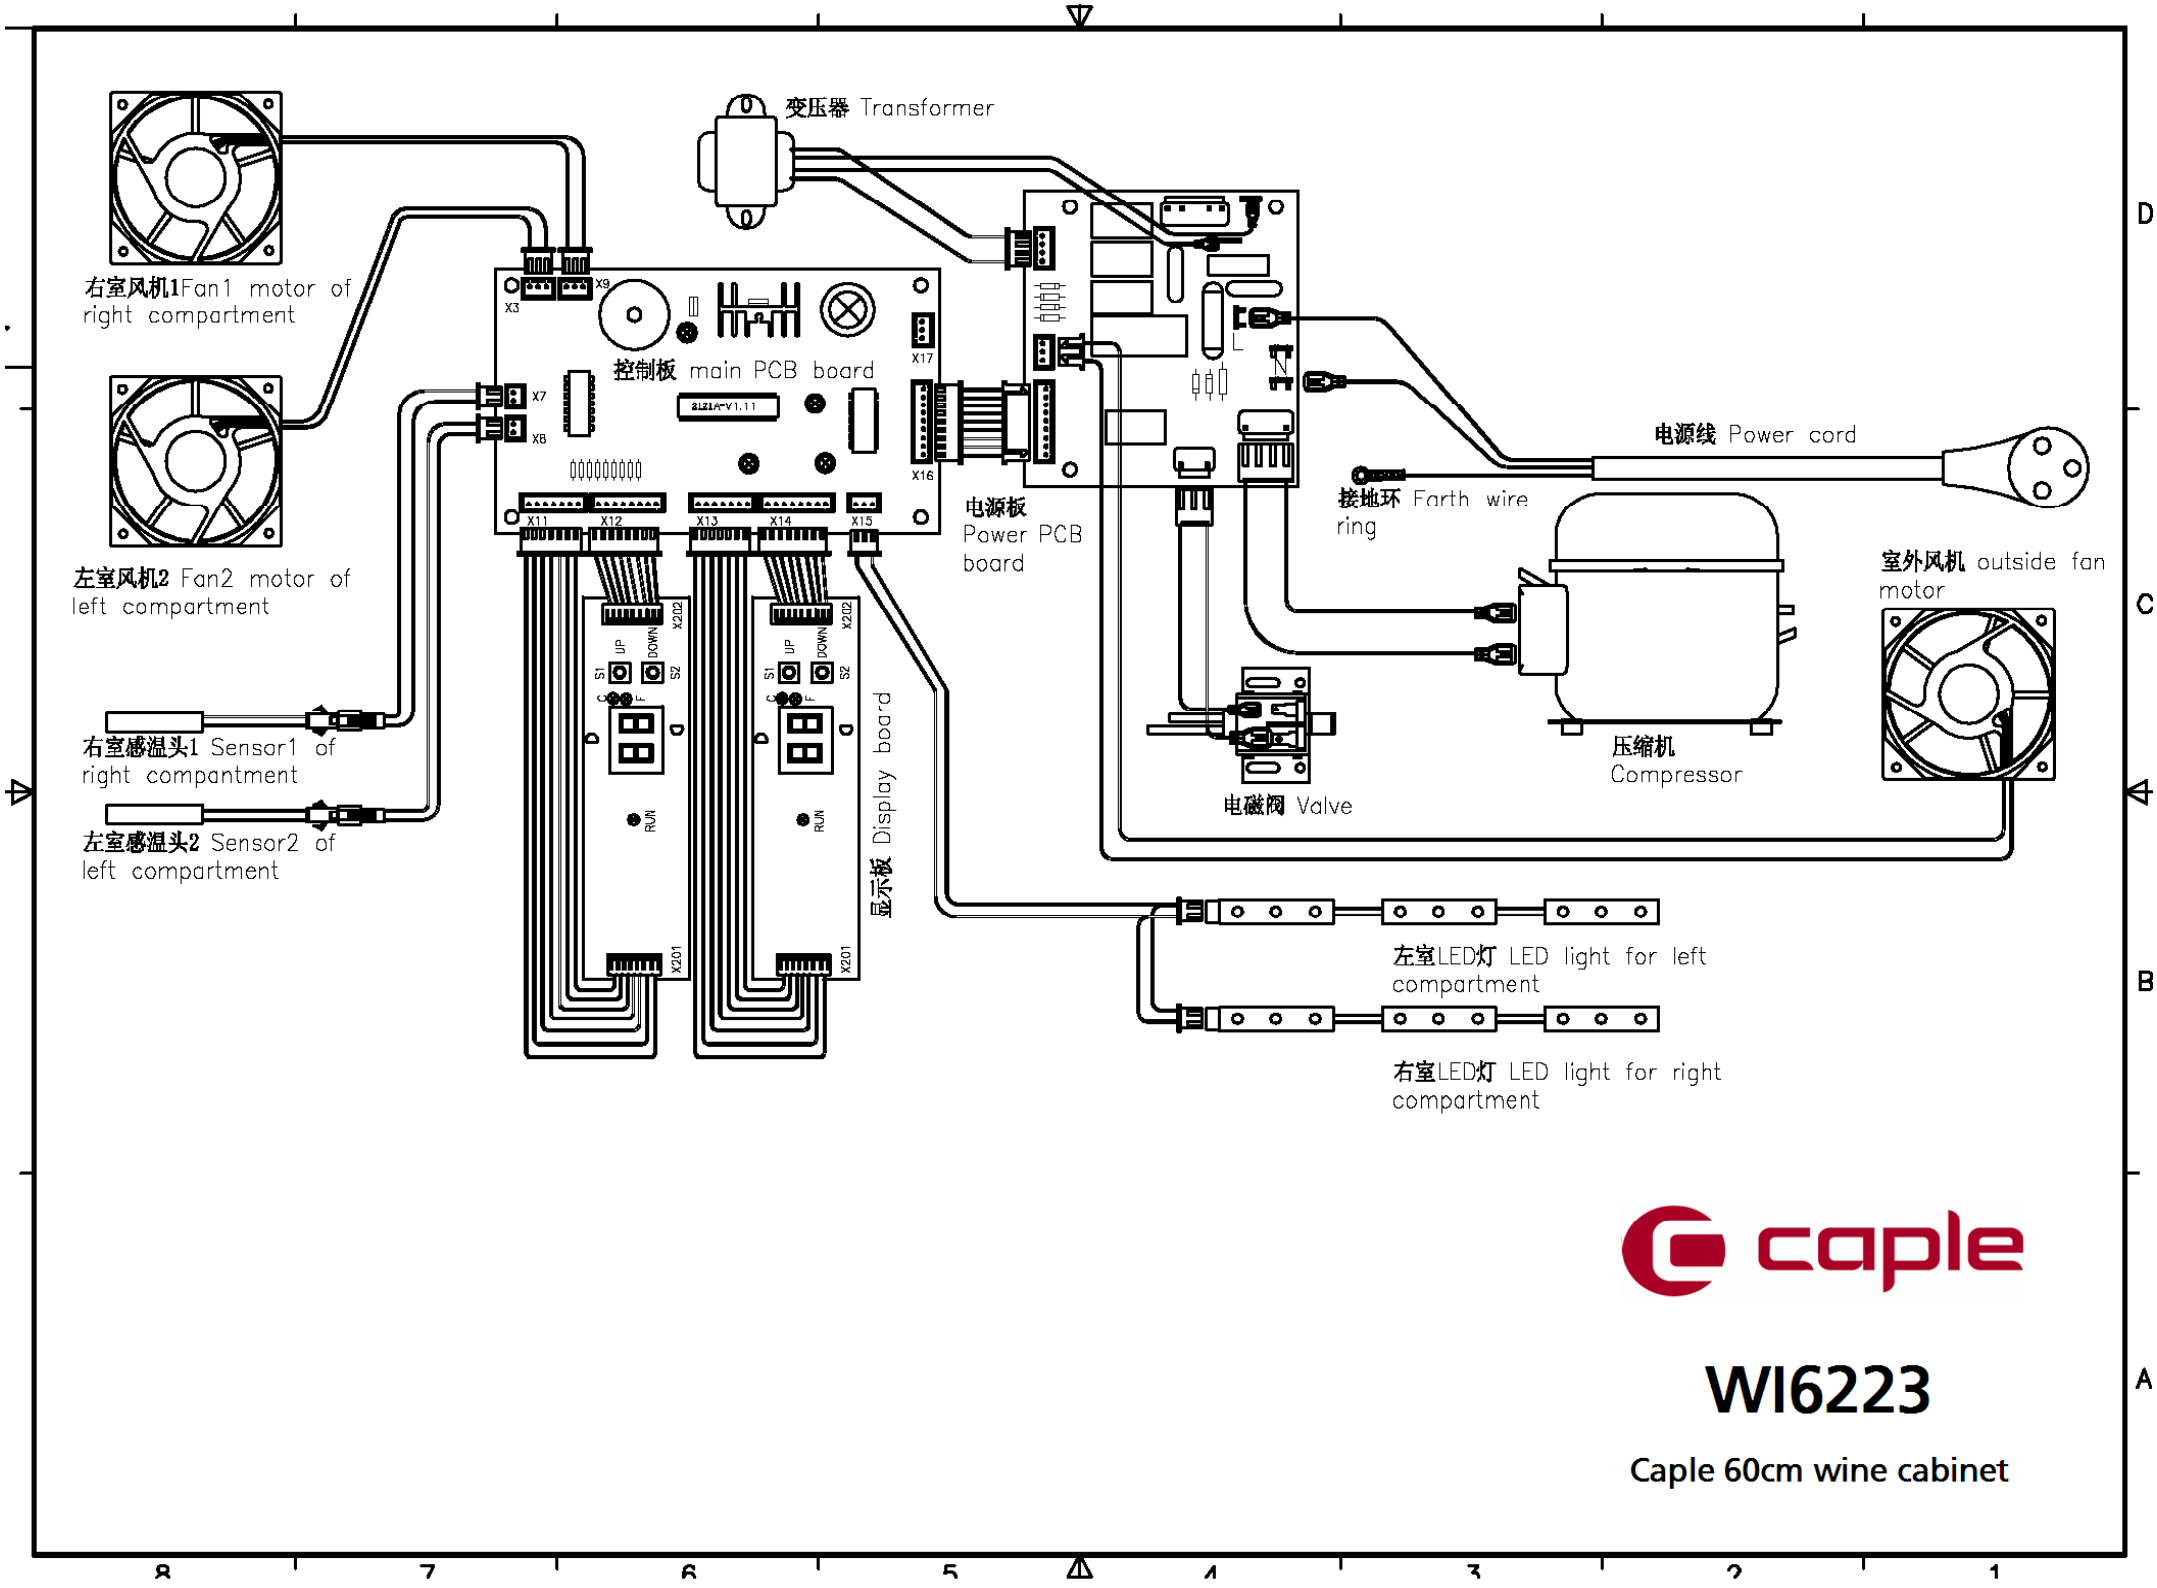

WI6223

Caple 60cm wine cabinet
Sense style 2dr

TECHNICAL INFORMATION

WI6223

Caple 60cm wine cabinet
Sense style 2dr

WI6223

Caple 600mm Wine Cellar
Sense Style, Two Door

D
C
B
A

8 7 6 5 4 4 3 2 1

WI6223

Caple 60cm wine cabinet

Item	Part No .	Description	Qty	Remark
1	DG12-37.1	Refrigerant valve	1	
2	DG2-14	Power cord	1	
3	DG7-23	Condenser fan	1	RDL1225B DC12V
4	DG19-3	Fan cover	1	
5	DG1-27	Compressor	1	
6	DG22-176	Water tank	1	
7	DG6-7	Transformer	1	EI41×26.5
8	DG3-97-1	PCB board	1	
9	DG13-272	junction box	1	
10	DG26-79	Cabinet	1	
11	DG14-154-BL	Top hinge module (Left)	1	
12	DG14-154-BR	Top hinge module (Right)	1	
13	DG12-44	Evaporator	2	
14	DG7-3	Evaporator fan	2	RDL1225S 12V DC
15	DG22-209	Air duct board	2	
16	DG19-1	Fan cover	2	
17	DG13-511	Senser cover	2	
18	DG8-10	Senser	2	L=800
19	DG3-12-W	LED Light	2	
20	DG22-394	Electrical box	2	
21	DG20-168	Display panel	2	
22	DG13-1.2	Humid box	2	
23	DG14-116	Door axis	2	
24	DG23-114-R	Door (Right)	1	
25	DG23-114-L	Door (Left)	1	
26	DG15-27-2	Wooden shelves C1	2	
27	DG15-141	Wooden shelves A15	8	
28	DG15-141-1	Wooden shelves A15A	2	
29	DG13-127	LED Lamp holder	6	
30	DG14-121-BR	Lower hinge module (Right)	1	
31	DG22-88	Support bracket of front legs	1	
32	DG14-121-BL	Lower hinge module (Left)	1	
33	DG12-15	Condenser	1	
34	DG13-6.11	Cabinet leg	4	
35	DG12-6.1	Air-circulating pipe	2	
36	DG22-80.2	Compressor bracket	1	
37	DG14-56	Bracket of fan (pair)	1	