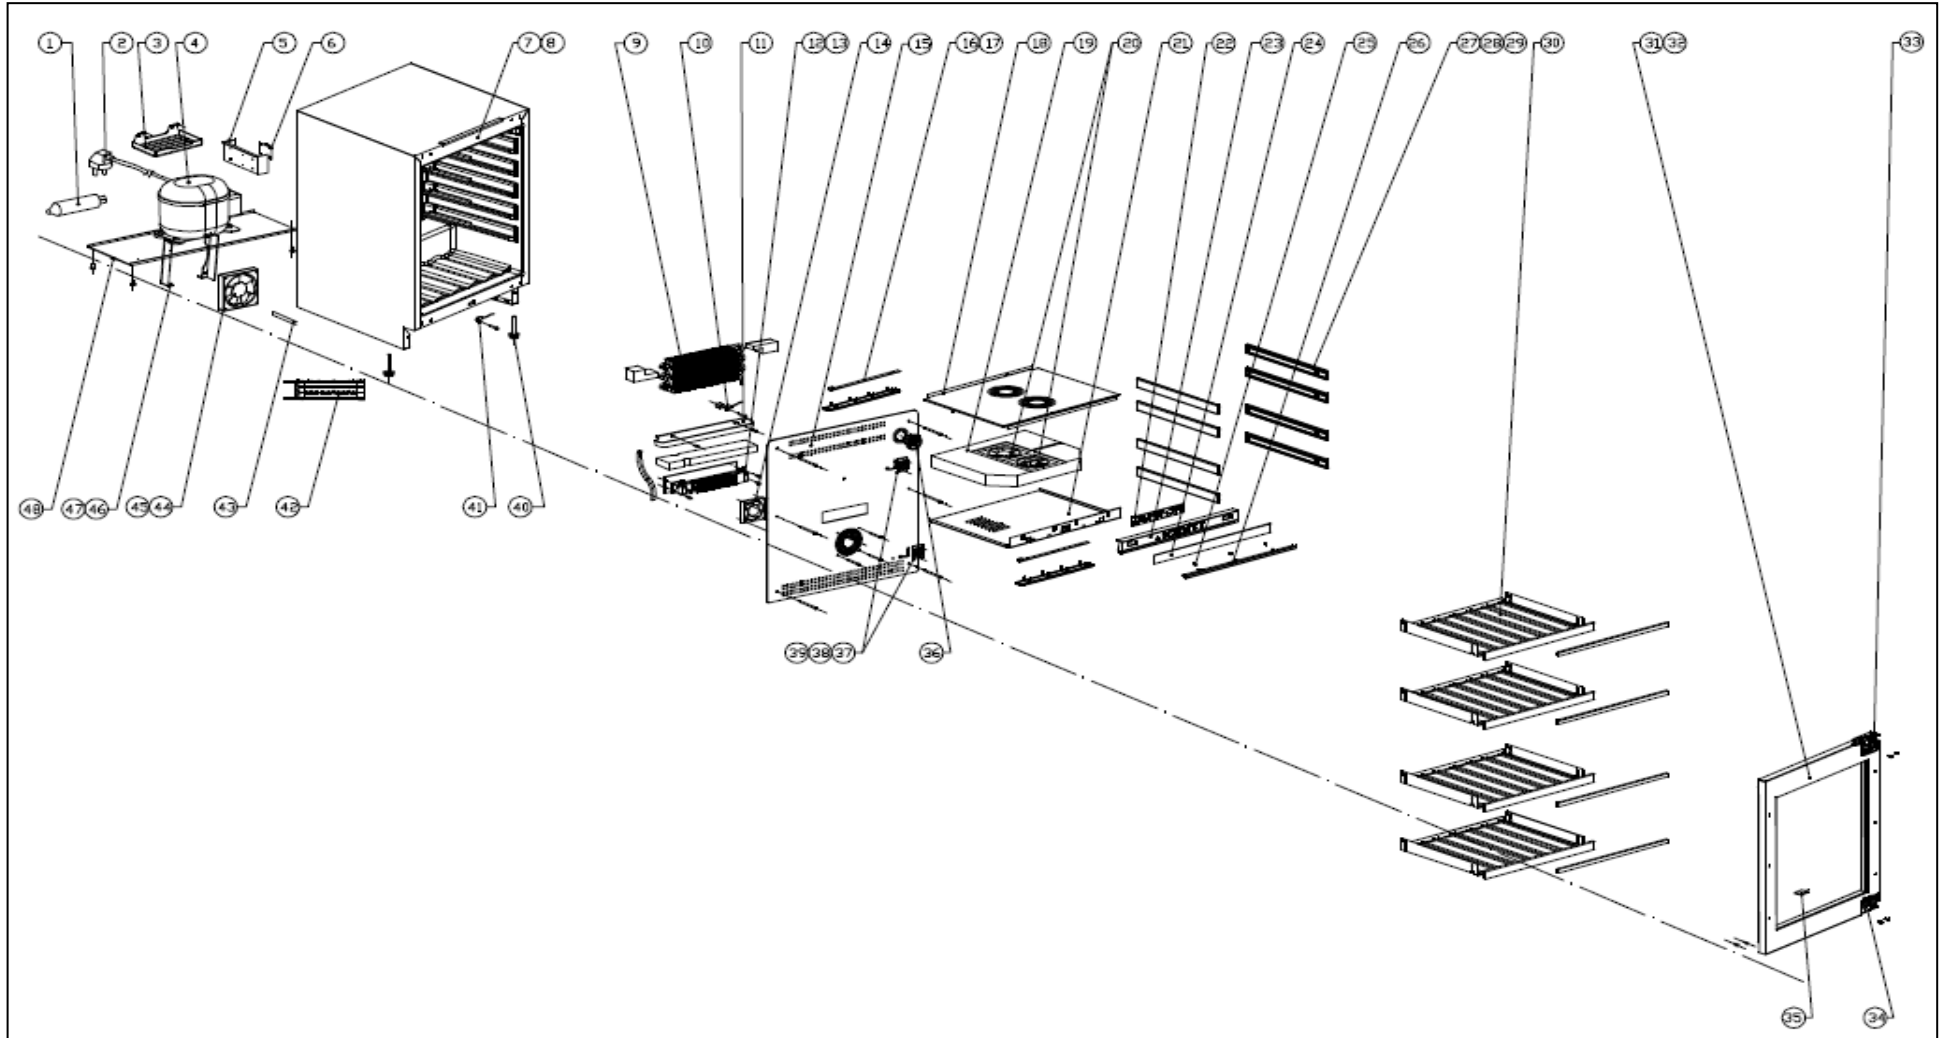

WI6161

Caple 60cm 2 Zone Wine Cabinet Sense Premium

Technical Manual

W16161

Caple 60cm 2 Zone Wine Cabinet Sense Premium

WI6161

Caple 60cm 2 Zone Wine Cabinet Sense Premium

Item	Part Number	Description	Quantity
1	DG11-45	Dry filter	1
2	DG2-14	Power cord	1
3	DG13-403	Water tank	1
4	DG1-126	Compressor	1
5	DG22-3562	PCB board installation box	1
6	DG28-190	PCB board	1
7	DG13-3149	Fixing bracket A	1
8	DG13-3152	Fixing bracket B	1
9	DG12-50-2	Evaporator	1
10	DG8-8-R	Sensor	1
11	DG13-458	Water tank for air duct board	1
12	DG11-18	PTC heater	1
13	DG14-148	Heater insulation board	1
44	DG7-41-BH	Fan	1
15	DG22-3584	Air duct board A	1
16	DG3-250	LED light	2
17	DG13-3116	LED Light cover	2
18	DG22-3585	Foam for middle air duct board	1
19	DG18-132	Air duct board B	1
20	DG7-48	Foam for middle air duct board	2
21	DG22-3586	Air duct board C	1
22	DG28-190	Display panel	1
23	DG13-3251	Electrical box	1
24	DG20-509	Control panel	1
25	DG28-196	Complete sealing strip	1
26			
27	DG22-3595	Track	8
28	DG13-3322-L	Left plastics shelf holder	4
29	DG13-3322-R	Right plastics shelf holder	4
30	DG15-333	Wire shelf	4
	DG15-365	Wooden edged	4
	DG15-364	Stainless steel edged	4
31	DG23-406-1	Door	1
34	M147-021	Gasket	1
33	DG14-1321-R	Top hinge	1
34	DG14-1321-L	Lower hinge	1
35	DG9-18	Light switch	1
36	DG13-1063	Charcoal filter	1

WI6161

Caple 60cm 2 Zone Wine Cabinet Sense Premium

Item	Part Number	Description	Quantity
37	DG8-8-Y	Sensor	1
38	DG8-8-W	Sensor	1
39	DG13-198-W	Sensor Cover	2
40	DG13-3146	Cabinet leg	4
41	DG8-9	Sensor	1
42	DG12-91-3	Condenser	1
43	DG12-6.1	Circumfluence pipe	1
44	DG7-47	Fan	1
45	DG19-3	Fan cover	1
46	DG22-3581-L	Fan bracket -L	1
47	DG22-3581-R	Fan bracket -R	1
48	DG22-4032	Compressor bracket	1