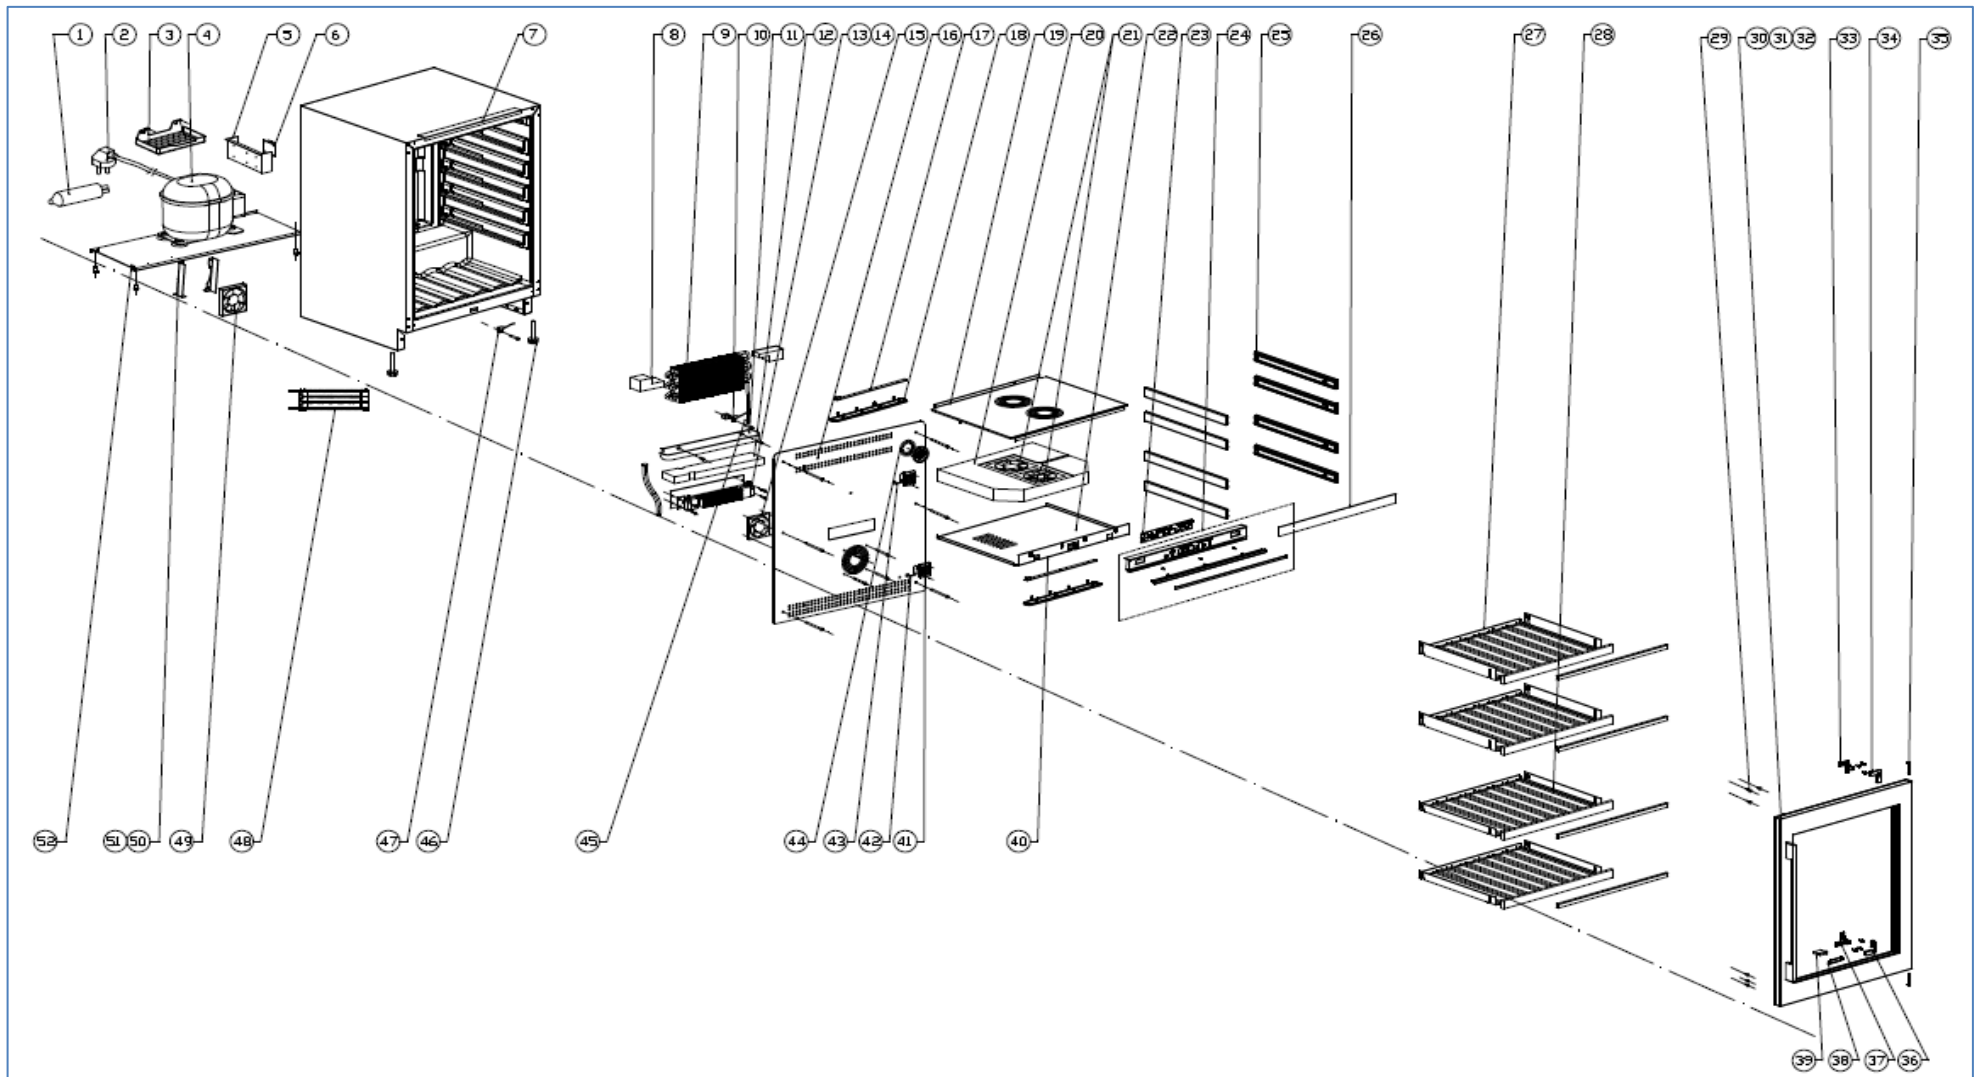

Caple WI6155

Caple 60cm 1 Zone Wine Cabinet – Premium Black Door

Technical manual

Caple WI6155

Caple 60cm 1 Zone Wine Cabinet – Premium Black Door

Caple WI6155

Caple 60cm 1 Zone Wine Cabinet – Premium Black Door

Item	Part Number	Description	Quantity
1	DG11-45	Dry filter	1
2	DG2-14	Power cord	1
3	DG13-403	Water tank	1
4	DG1-126	Compressor	1
5	DG22-3562	PCB board installation box	1
6	DG28-190	Control board	1
7	DG13-3149	Fixing bracket A	1
8	DG18-93	Foam	2
9	DG12-50-3	Evaporator	1
10	DG8-8-W	Sensor	1
11	DG13-3263	Water tank for air duct board	1
12	DG18-134	Foam	1
13	DG11-18	PTC	1
14	DG14-148	Thermal baffle	1
15	DG7-62	Fan	1
16	DG22-3566	Air duct board A	1
17	DG3-250	LED light	2
18	DG13-3116	LED Light cover	2
19	DG22-3567	Air duct board B	1
20	DG18-132	Foam	1
21	DG7-59	Evaporator fan	2
22	DG22-3572	Air duct board C	1
23	DG28-190	Display board	1
24	DG13-3251	Electrical box	1
	DG14-262	Spring	3
	DG13-3252	Electrical box seal	1
	FL-591	Seal	1
25	DG22-3233	Track	8
26	DG20-509	Display panel	1
27	DG15-332	Wire shelf	2
	DG15-326	Wooden edged	2
	DG15-327	Stainless steel edged	2
28	DG15-328	Wire shelf	2
	DG15-326	Wooden edged	2
	DG15-327	Stainless steel edged	2
29	FL-108	Trunk-nail	3
30	DG23-498	Door	1
31	M160-068	Gasket	1
32	DG22-3490	Handle	1
33	DG14-258	Top hinge	1