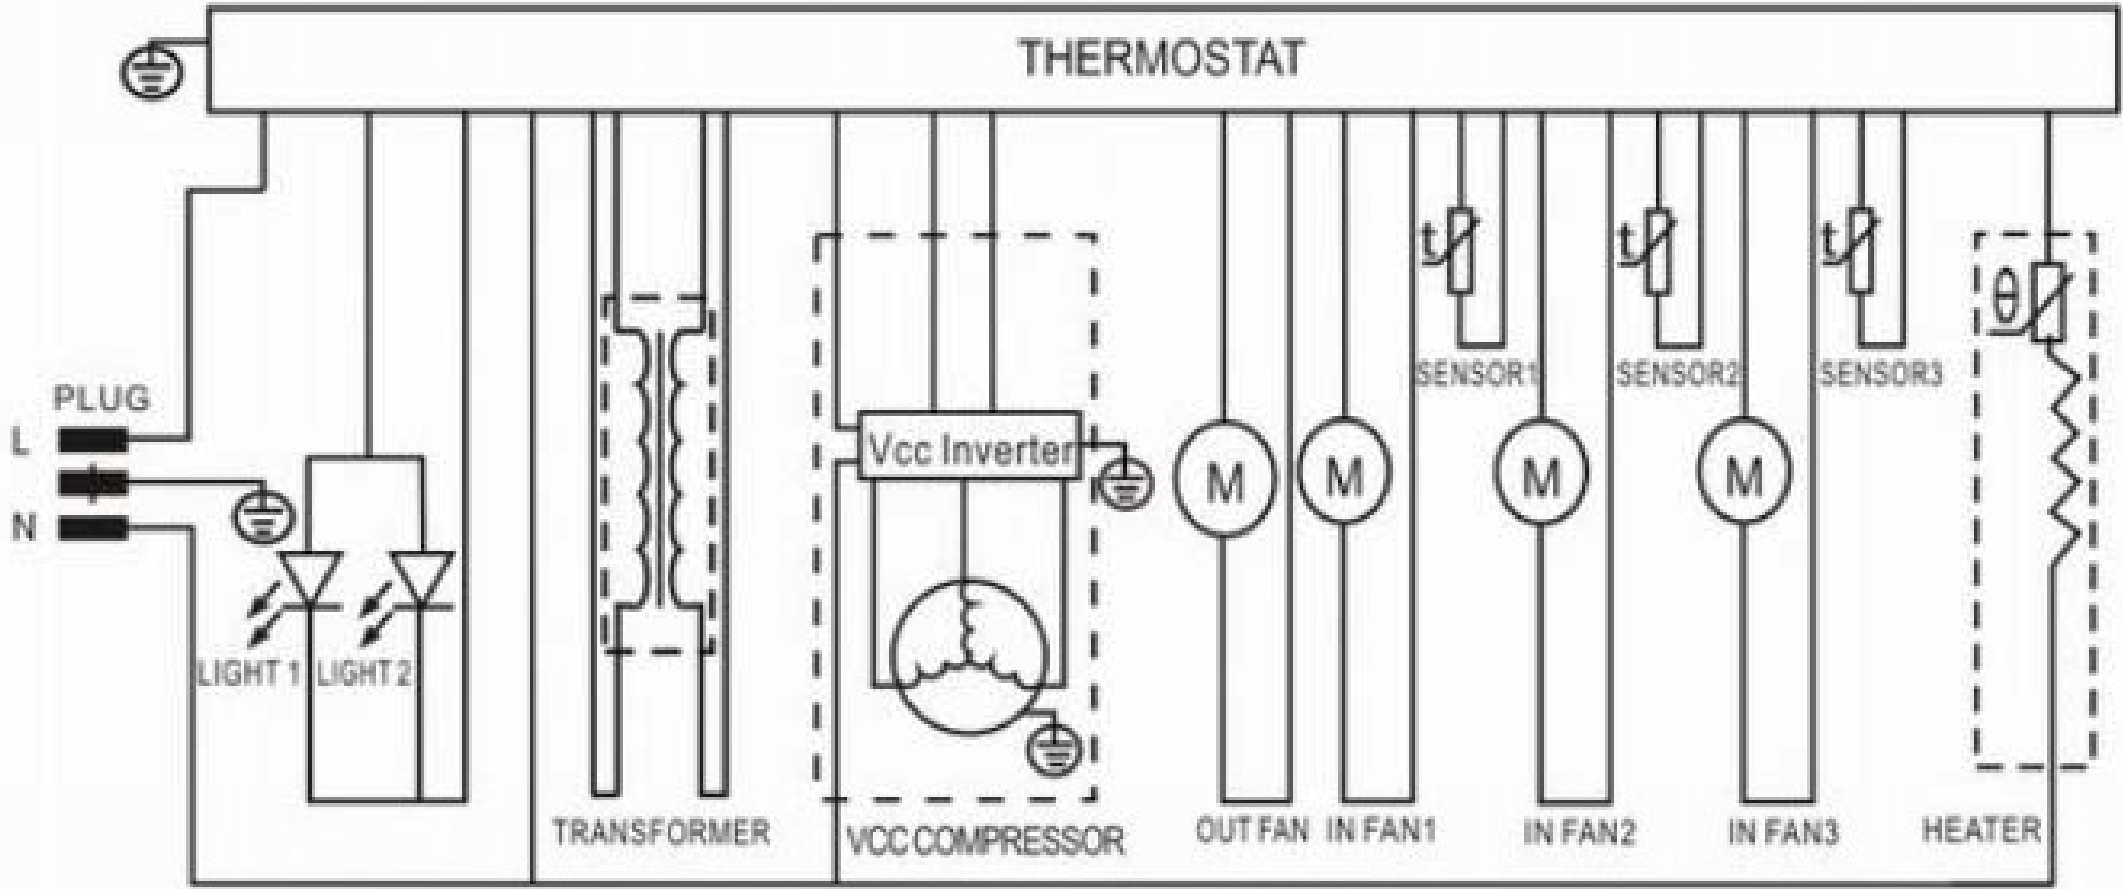

THERMOSTAT