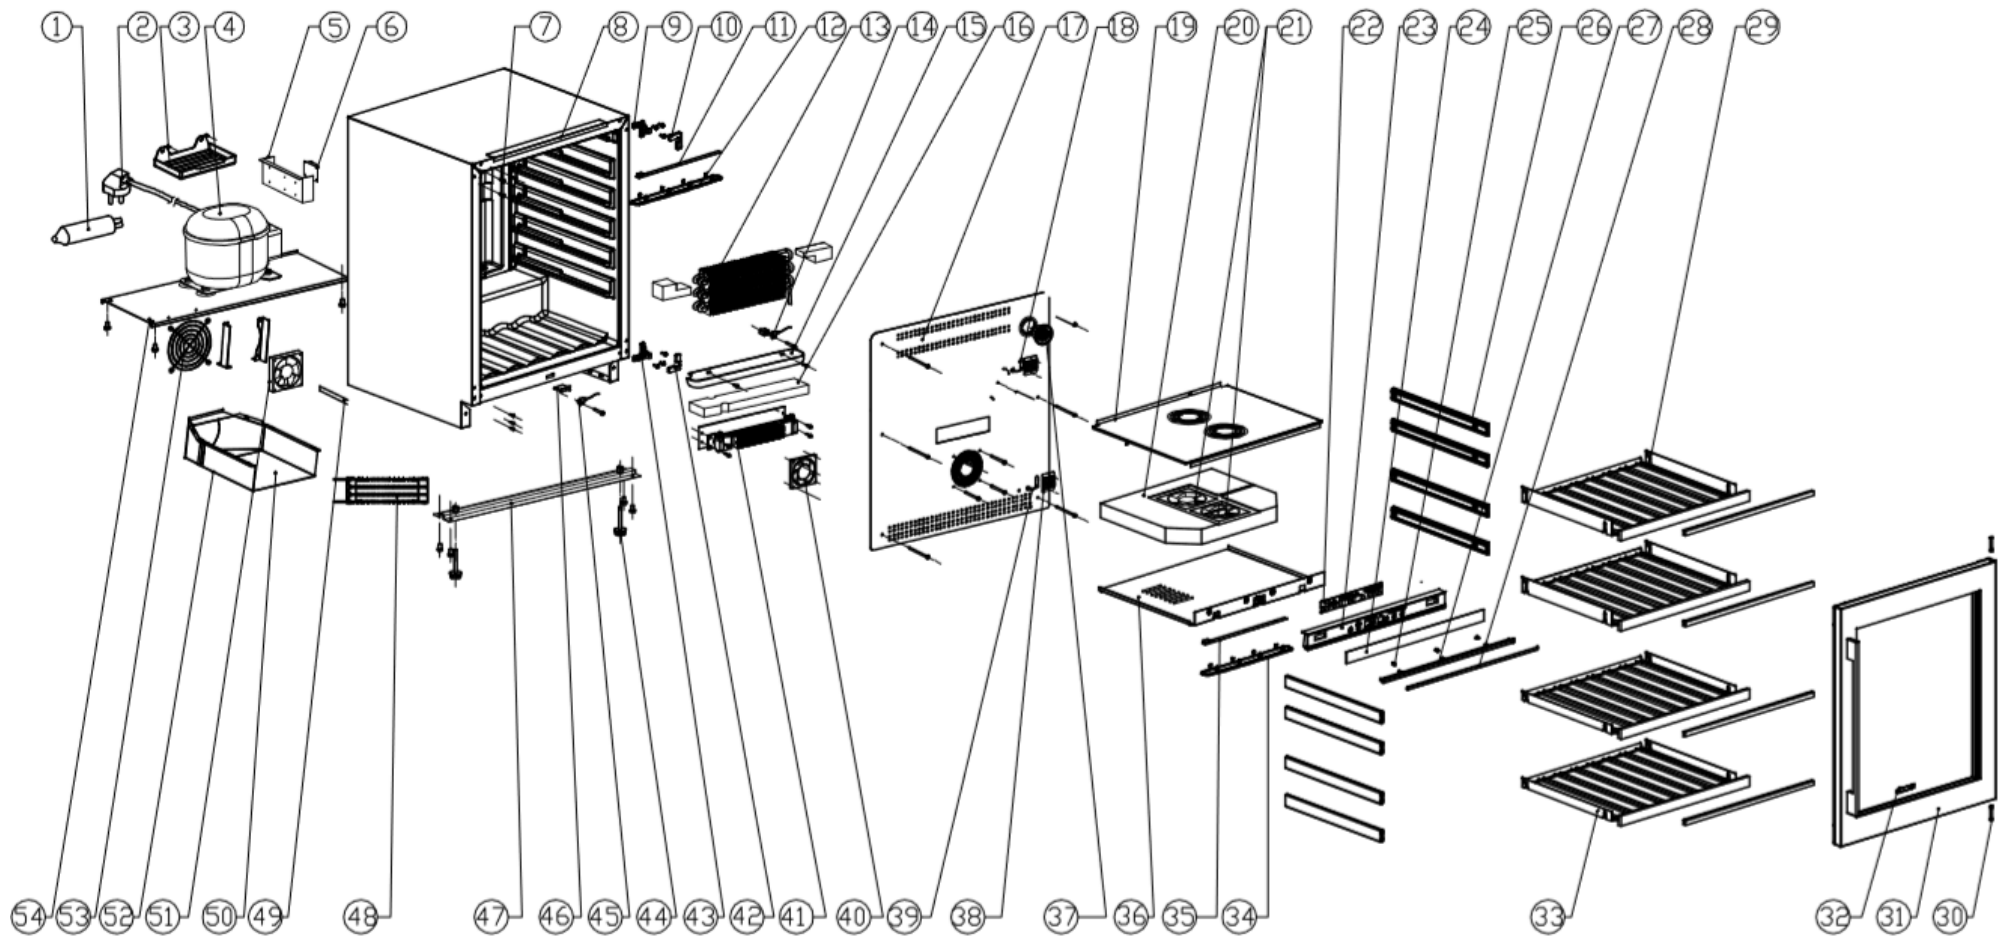

WI6150

Caple 60cm 2 Zone Wine Cabinet – Premium Stainless Steel

Technical Manual

WI6150

Caple 60cm 2 Zone Wine Cabinet – Premium Stainless Steel

WI6150

Caple 60cm 2 Zone Wine Cabinet – Premium Stainless Steel

Item	Part Number	Description	Quantity
1	DG11-45	Dry filter	1
2	DG2-14	Power cord	1
3	DG13-199-1	Water tank	1
4	DG1-126	Compressor	1
5	DG22-3562	PCB board installation box	1
6	DG28-190	PCB board	1
7	DG13-8	Decorative nail	9
8	DG13-3149	Fixing bracket A	1
9	DG14-258	Top hinge	1
10	DG13-3250	Top hinge cover	1
11	DG3-233	LED light	1
12	DG13-3116	LED Light cover	1
13	DG12-50-3	Evaporator	1
14	DG8-8-W	Sensor	1
15	DG13-458	Water tank for air duct board	1
16	DG18-134	Foam	1
17	DG22-3566	Air duct board A	1
18	DG8-8-R	Sensor	1
19	DG22-3567	Air duct board B	1
20	DG18-132	Foam for middle air duct board	1
21	DG7-48	Evaporator fan	2
22	DG28-190	Display panel	1
23	DG13-3251	Electrical box	1
24	DG20-509	Control panel	1
25	GB12-002	Spring	3
26	DG22-3233	Track	8
27	DG13-3252	Electrical box seal	1
28	FL-591	Seal	1
29	DG15-328	Wire shelf	2
	DG15-326	Wooden edged	2
	DG15-327	Stainless steel edged	2
30	DG22-3578	Axis	2