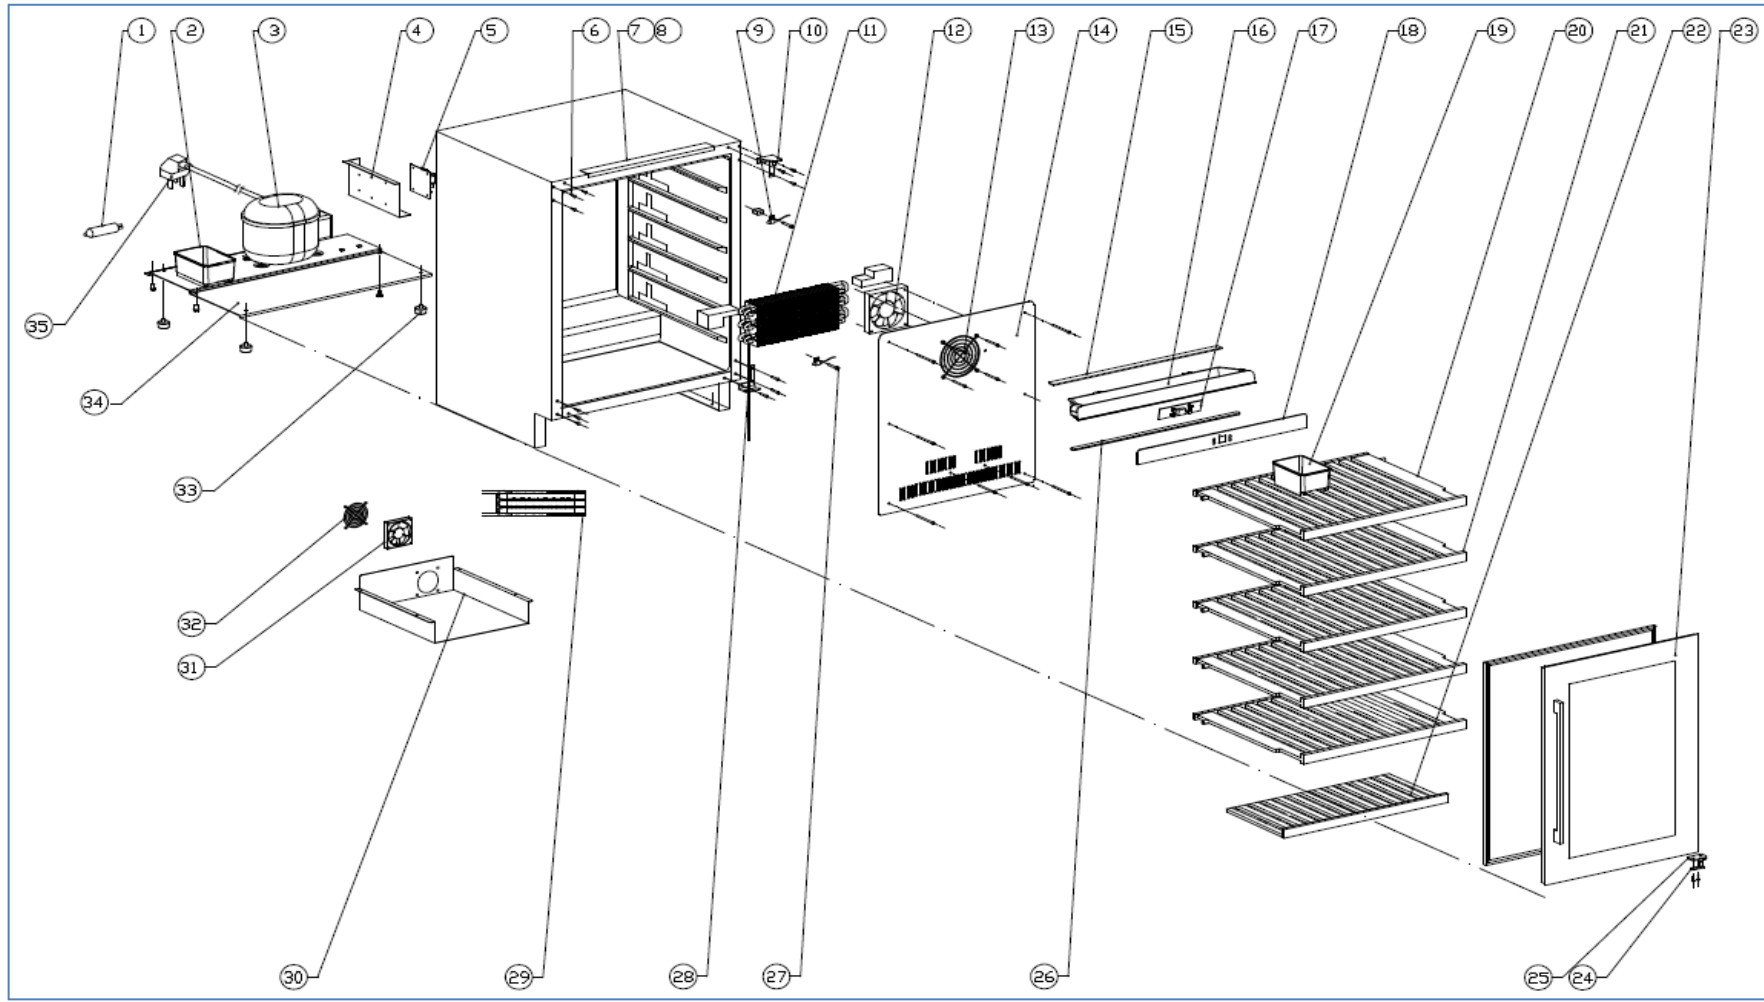

WI6143BG

Caple Sense 1 Zone Wine Cabinet Black Glass

Technical Manual

WI6143BG

Caple Sense 1 Zone Wine Cabinet Black Glass

WI6143BG

Caple Sense 1 Zone Wine Cabinet Black Glass

Item	Part Number	Description	Quantity
1	DG11-45	Drier filter	1
2	DG13-1	Water tank	1
3	DG1-119	Compressor	1
4	DG22-3334	Electrical box	1
5	DG28-181	PCB set	1
6	DG13-268	Decorative nail	3
7	DG13-3149	Fixing bracket A	1
8	DG13-3152	Fixing bracket B	1
9	DG8-25-R	Sensor	1
10	DG14-190-BR	Top right hinge	1
11	DG12-50-202	Evaporator	1
12	DG7-59	Evaporator fan	1
13	DG19-6	Fan cover	1
14	DG22-111-3	Air duct board	1
15	DG3-250	LED LIGHT	1
16	DG13-3382	Electrical box	1
17	DG28-181	PCB set	1
18	DG20-471	Display panel	1
19	DG13-1.2	Water tank	1
20	DG15-303	Wooden shelf	1
21	DG15-311	Wooden shelf	4
22	DG15-304	Wooden shelf	1
23	DG23-471-3	Door	1
	M160-073	Gasket	1
	DG22-3490-B	Handle	1
24	DG22-3057	Axis	1
25	DG22-3073	Limit block	1
26	DG13-3116	LED Light cover	1
27	DG8-25-W	Sensor	1
28	DG14-212-BR	Top right hinge	1
29	DG12-91	Condenser	1
30	DG19-9	Condenser cover	1
31	DG7-63	Condenser fan	1
32	DG19-3	Fan cover	1
33	DG13-3146	Cabinet leg	4
34	DG22-3973	Compressor bracket	1
35	DG2-14	Power cord	1
36	DG22-3021-3	Bottom grille	1