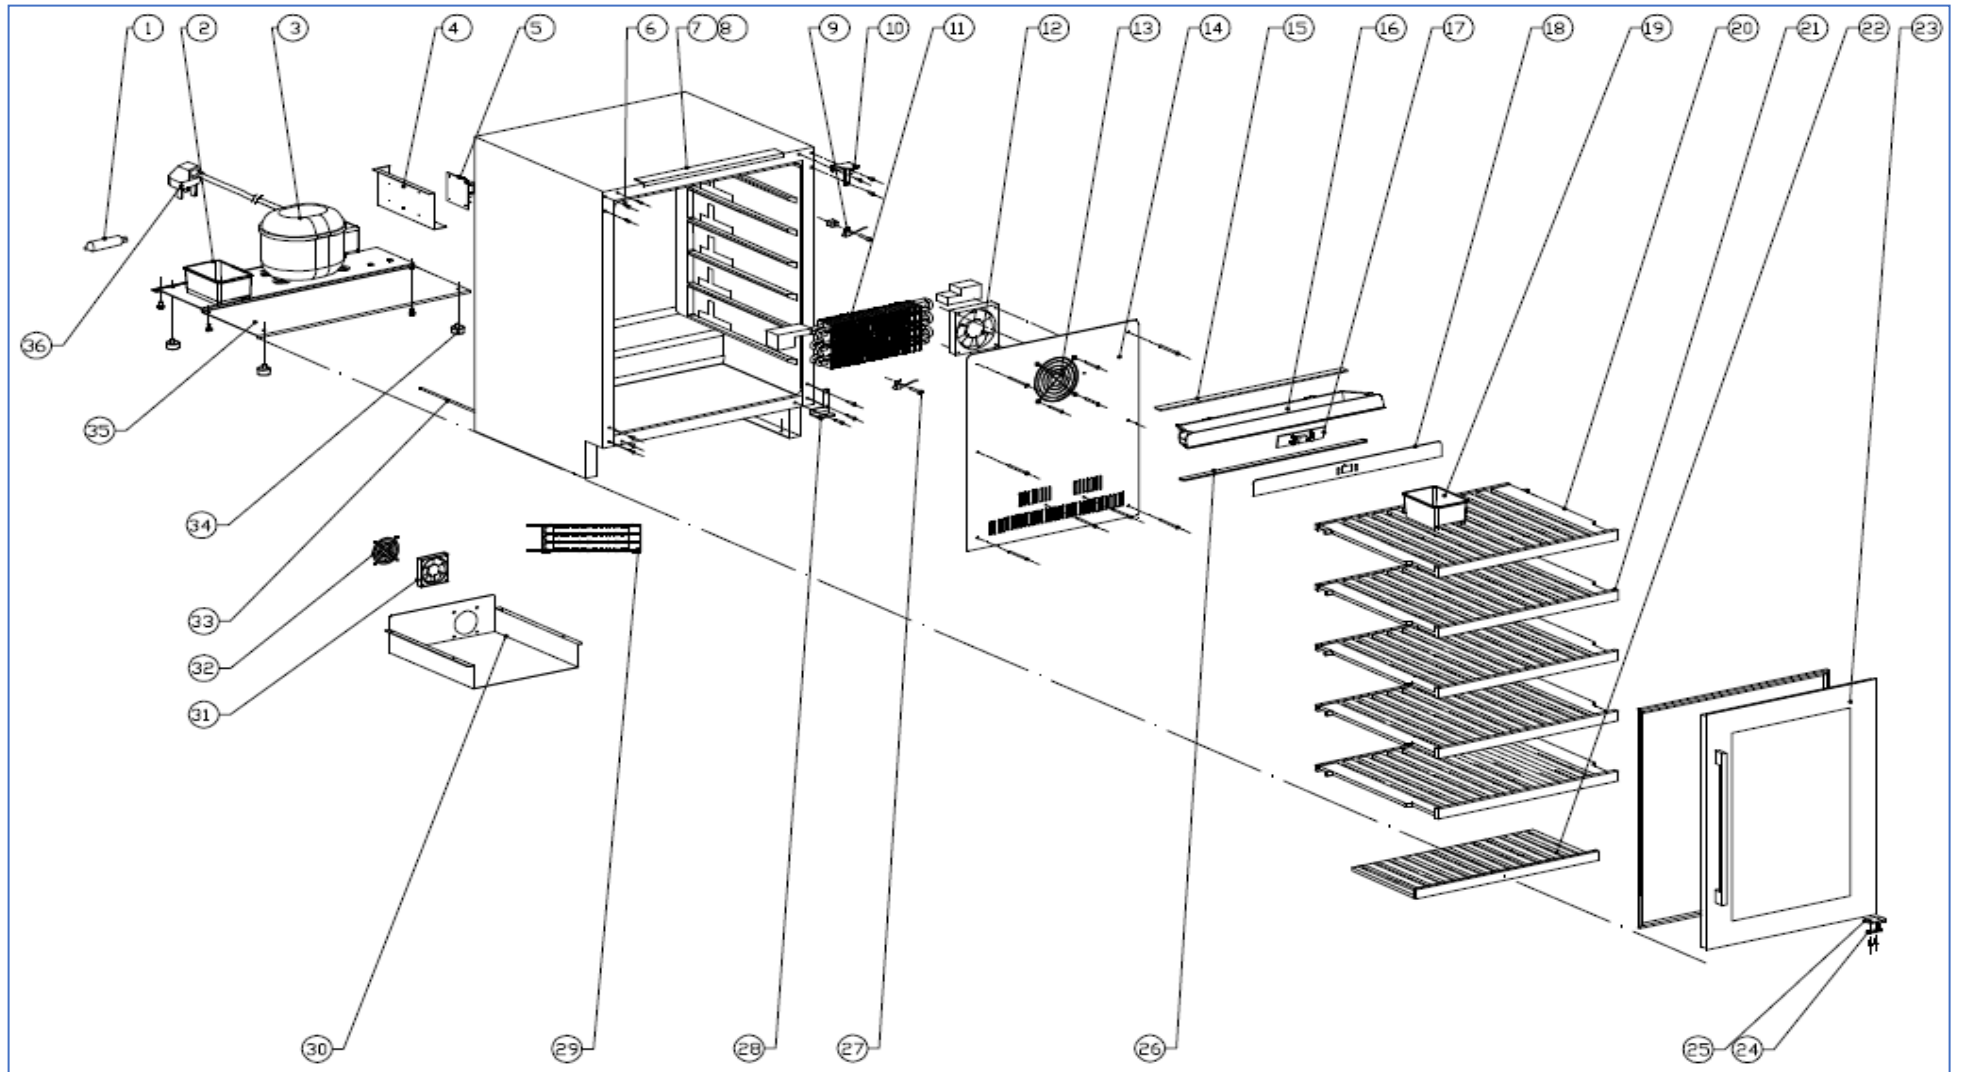

WI6143

Caple 60cm 1 Zone Wine Cabinet Sense

Technical Manual

WI6143

Caple 60cm 1 Zone Wine Cabinet Sense

WI6143

Caple 60cm 1 Zone Wine Cabinet Sense

Item	Part Number	Description	Quantity
1	DG11-45	Drier filter	1
2	DG13-1	Water tank	1
3	DG1-119	Compressor	1
4	DG22-3334	Electrical box	1
5	DG28-181	PCB board	1
6	DG13-268	Decorative nail	3
7	DG13-3149	Fixing bracket A	1
8	DG13-3152	Fixing bracket B	1
9	DG8-25-R	Sensor	1
10	DG14-190-SR	Top right hinge	1
11	DG12-50-2	Evaporator	1
12	DG7-48	Evaporator fan	1
13	DG19-6	Fan cover	1
14	DG22-111-1	Air duct board	1
15	DG3-250	LED LIGHT	1
16	DG13-3382	Electrical box	1
17	DG28-181	Display board	1
18	DG20-471	Display panel	1
19	DG13-1.2	Water tank	1
20	DG15-303	Wooden shelf	1
21	DG15-311	Wooden shelf	4
22	DG15-304	Wooden shelf	1
23	DG23-471-1	Door	1
	M160-073	Gasket	1
	DG22-3490-3	Handle	1
24	DG22-3057	Axis	1
25	DG22-3073	Limit block	1
26	DG13-3116	LED Light cover	1
27	DG8-25-W	Sensor	1
28	DG14-212-SR	Top right hinge	1
29	DG12-91	Condenser	1
30	DG19-9	Condenser cover	1
31	DG7-47	Condenser fan	1
32	DG19-3	Fan cover	1
33	DG12-6.1	Air-circulating pipe	1
34	DG13-3146	Cabinet leg	4
35	DG22-3973	Compressor bracket	1
36	DG2-14	Power cord	1