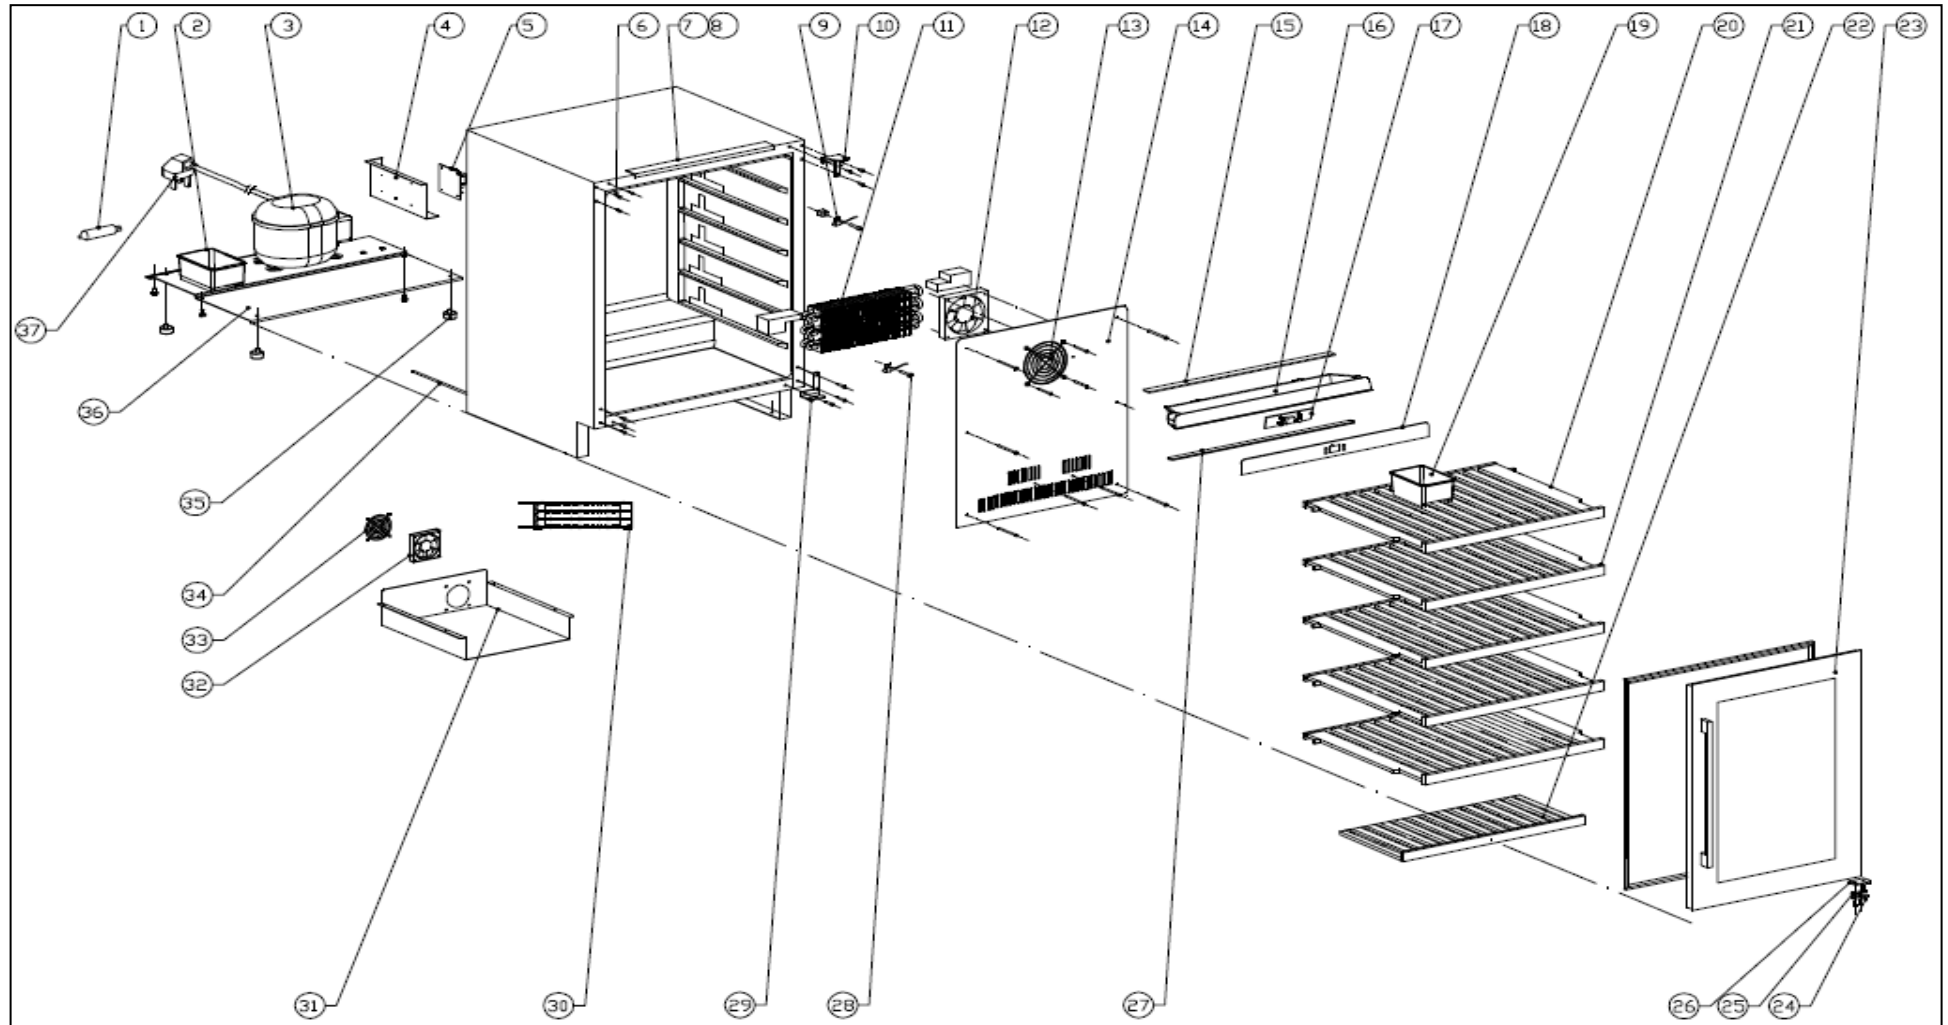

WI6142

Caple 60cm 1 Zone Wine Cabinet

Technical Manual

WI6142

Cable 60cm 1 Zone Wine Cabinet

WI6142

Caple 60cm 1 Zone Wine Cabinet

Item	Part Number	Description	Quantity
1	DG11-45	Drier filter	1
2	DG13-1	Water tank	1
3	DG1-119	Compressor	1
4	DG22-3334	Electrical box	1
5	DG28-181	PCB board	1
6	DG13-268	Decorative nail	3
7	DG13-3149	Fixing bracket A	1
8	DG13-3152	Fixing bracket B	1
9	DG8-25-R	Sensor	1
10	DG14-190-SR	Top right hinge	1
11	DG12-50-2	Evaporator	1
12	DG7-48	Evaporator fan	1
13	DG19-6	Fan cover	1
14	DG22-111-1	Air duct board	1
15	DG3-250	LED Light	1
16	DG13-3382	Electrical box	1
17	DG28-181	Display board	1
18	DG20-471	Display panel	1
19	DG13-1.2	Water tank	1
20	DG15-303	Wooden shelf	1
21	DG15-311	Wooden shelf	4
22	DG15-304	Wooden shelf	1
23	DG23-381	Door	1
	M160-041	Gasket	1
	DG22-3490	Handle	1
24	DG13-3155	Door axis spacer	1
25	DG22-3057	Axis	1
26	DG22-3073	Limit block	1
27	DG13-3116	LED Light cover	1
28	DG8-25-W	Sensor	1
29	DG14-212-SR	Top right hinge	1
30	DG12-91	Condenser	1
31	DG19-9	Condenser cover	1
32	DG7-47	Condenser fan	1
33	DG19-3	Fan cover	1
34	DG12-6.1	Air-circulating pipe	1
35	DG13-3146	Cabinet leg	4
36	DG22-3973	Compressor bracket	1
37	DG2-14	Power cord	1