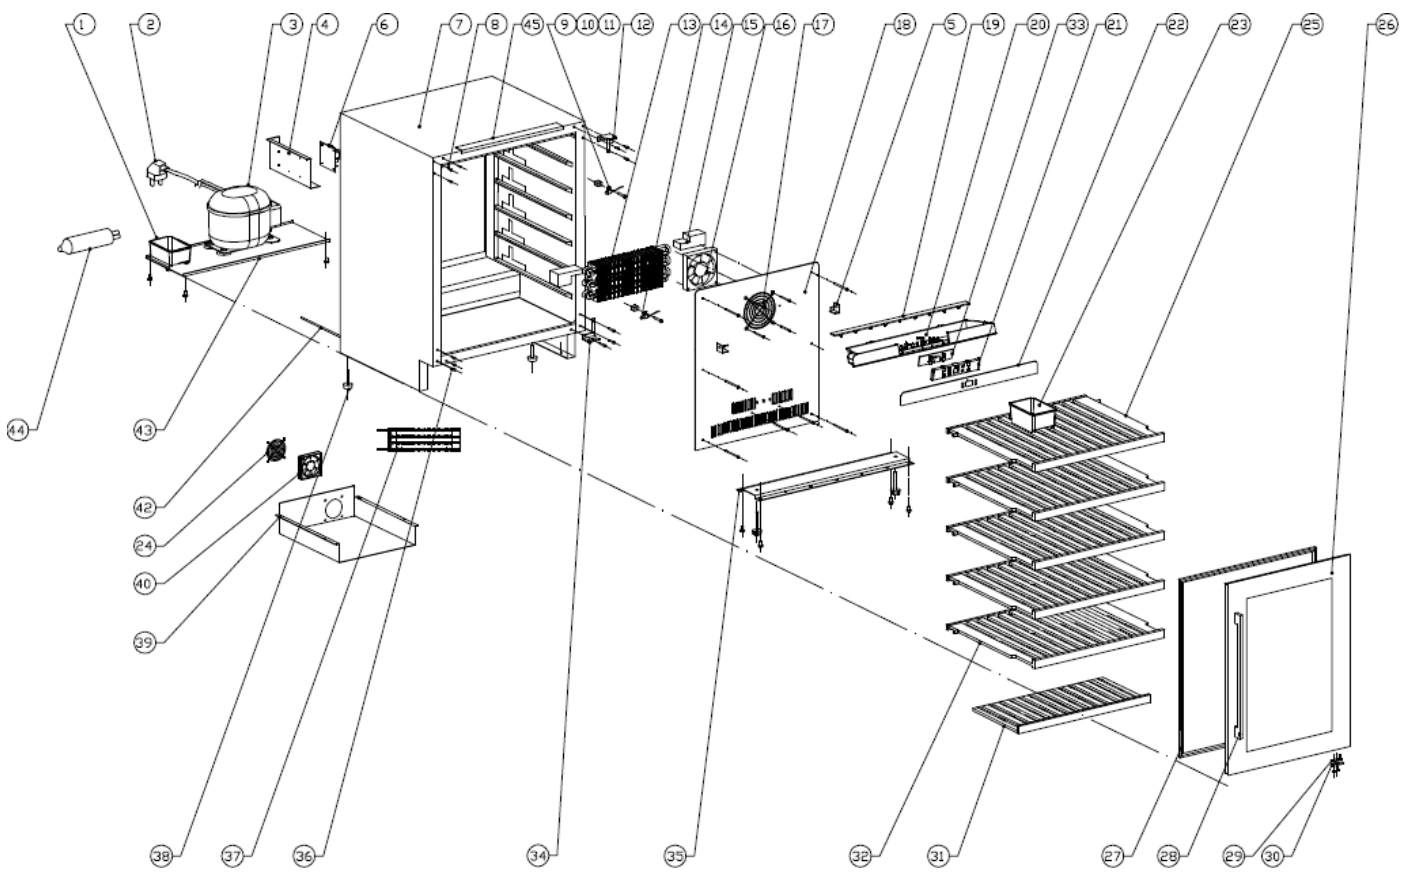

WI6141

Caple Sense 60cm 1 Zone Wine Cabinet

Technical Manual

WI6141

Caple Sense 60cm 1 Zone Wine Cabinet

WI6141

Caple Sense 60cm 1 Zone Wine Cabinet

Item	Part Number	Description
1	DG13-1	Water tank
2	DG2-14	Power cord
3	DG1-119	Compressor
4	DG13-272-1	Electrical box
5	DG22-3377	Fixed support
6	DG3-310-1	PCB board
7	DG26-191	Cabinet
8	DG13-268	Decorative nail
9	DG13-7	Shelf support
10	DG20-1	Clip
11	DG8-25-W	Sensor
12	DG14-190-SR	Top right hinge
13	DG12-50-1	Evaporator
14	DG8-25-R	Sensor
15	DG18-93	Foam
16	DG7-48	Evaporator fan
17	DG19-6	Fan cover
18	DG22-111-1	Air duct board
19	DG3-17-W	LED light
20	DG13-3137	Electrical box
21	DG13-3058	Display panel support
22	DG20-471	Control panel
23	DG13-1.2	Water tank
24	DG19-3	Fan cover
25	DG15-303	Wooden shelf
26	DG23-382	Door
27	M160-050	Gasket
28	DG22-3490	Handle
29	DG22-3057	Axis
30	DG13-3155	Door axis spacer
31	DG15-304	Wooden shelf
32	DG15-311	Wooden shelf
33	DG3-005-2	Display board

WI6141

Caple Sense 60cm 1 Zone Wine Cabinet

Item	Part Number	Description
34	DG14-212-SR	Lower right hinge
35	DG22-330	Support bracket of front legs
36	DG13-8	Decorative nail
37	DG12-91	Condenser
38	DG13-3146	Cabinet leg
39	DG19-9	Condenser cover
40	DG7-47	Condenser fan
41	DG19-3	Fan cover
42	DG12-6.1	Air-circulating pipe
43	DG22-331	Compressor bracket
44	DG11-45	Dry filter
45	DG13-3149	Fixing bracket A
Spare part	DG14-190-SL	Top left hinge
	DG14-212-SL	Lower left hinge
	DG22-3021	Bottom grill
	DG13-3154	Slider
	DG13-3152	Fixing bracket B