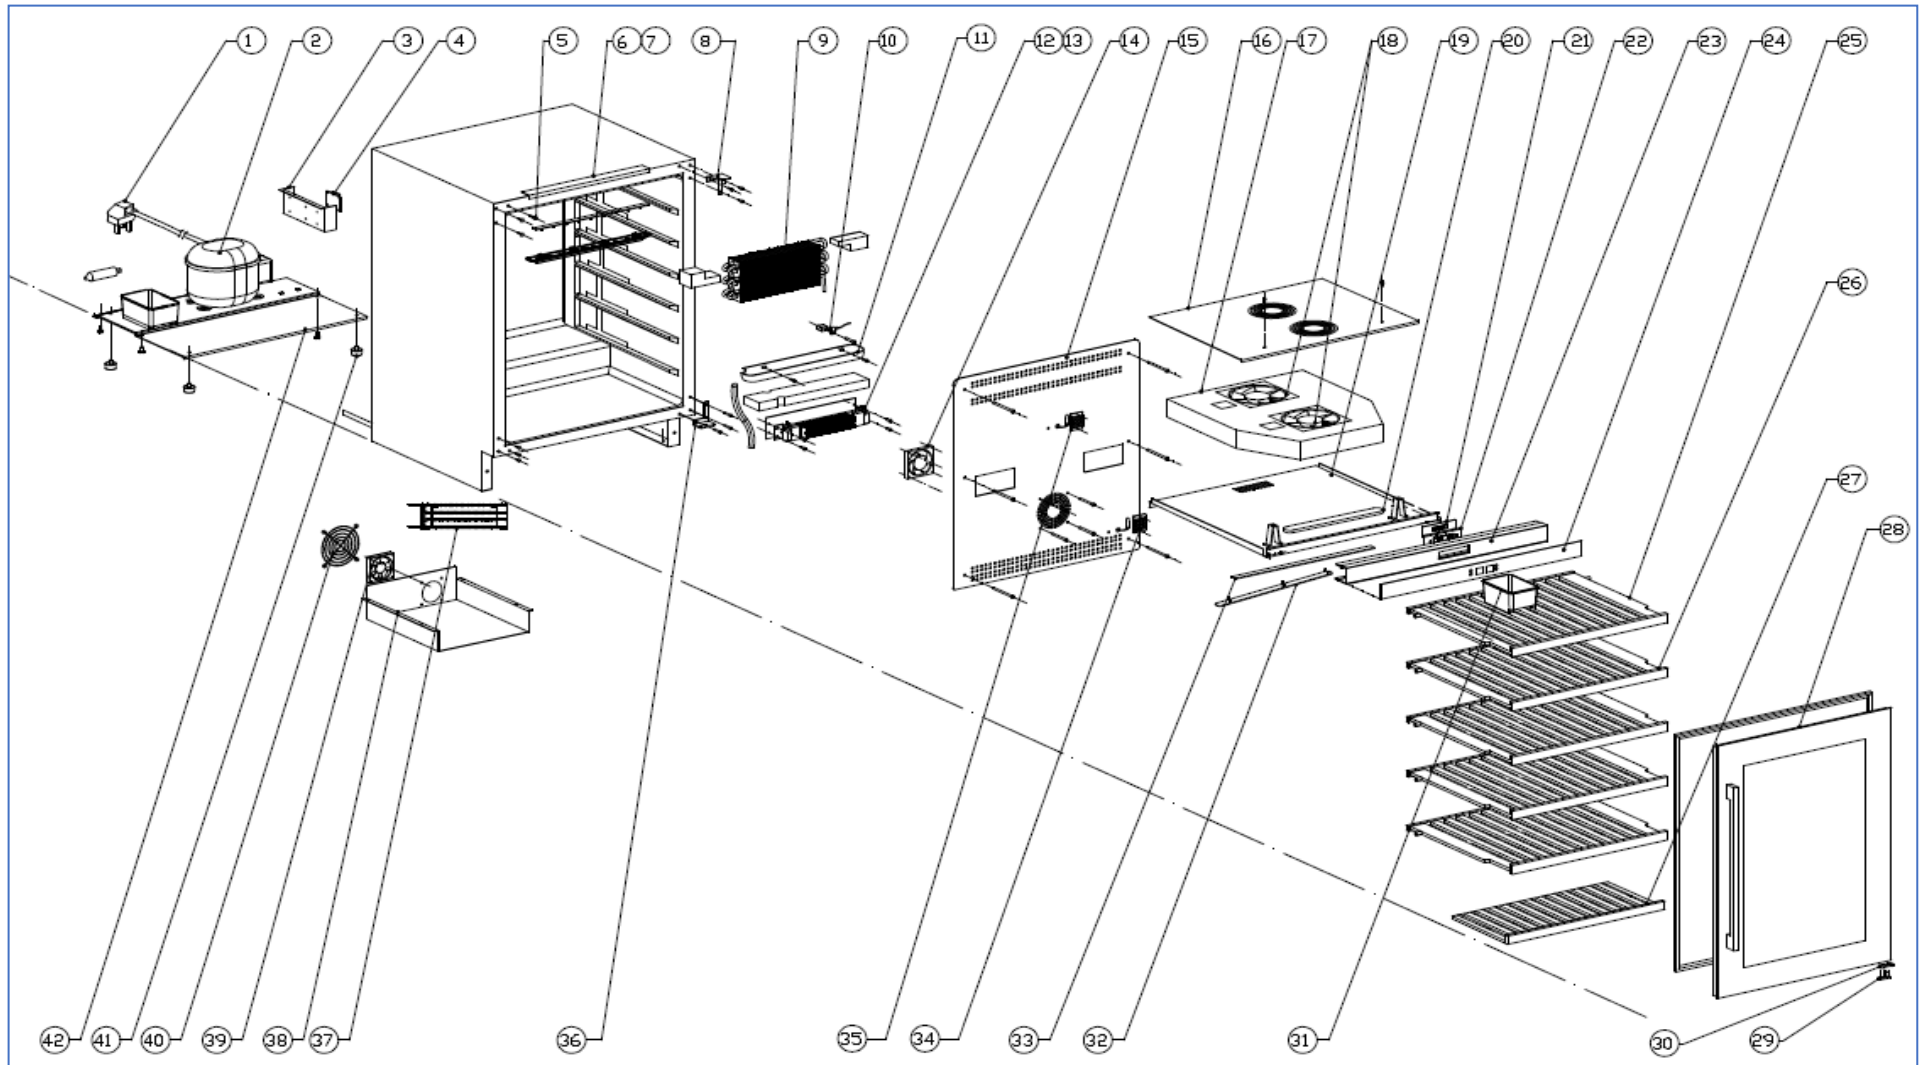

WI6136

Caple 60cm 2 Zone Wine Cabinet Sense

Technical Manual

WI6136

Caple 60cm 2 Zone Wine Cabinet Sense

WI6136

Caple 60cm 2 Zone Wine Cabinet Sense

Item	Part Number	Description	Quantity
1	DG2-14	Power cord	1
2	DG1-137	Compressor	1
3	DG22-3334	PCB board cover electrical box	1
4	DG28-185	PCB board	1
5	DG13-268	Decorative nail	3
6	DG13-3149	Fixing bracket A	1
7	DG13-3152	Fixing bracket B	1
8	DG14-190-SR	Top right hinge	1
9	DG12-50-2	Evaporator	1
10	DG8-25-W	Sensor	1
11	DG13-458	Water tank	1
12	DG11-18	PTC heater	1
13	DG14-148	Heater insulation board	1
14	DG7-41-BH	PTC heater fan	1
15	DG22-422-1	Air duct board A	1
16	DG22-3974	Upper panel for middle airway-board	1
17	DG18-120-1	Air duct board foam	1
18	DG7-48	Evaporator fan	2
19	DG22-3975	Lower panel for middle airway-board	1
20	DG13-3115	LED light support	1
21	DG28-185	Display board	1
22	DG13-3063	Display support	1
23	DG13-3233	Display board box	1
24	DG20-472	Display panel	1
25	DG15-303	Wooden shelf	2
26	DG15-311	Wooden shelf	3
27	DG15-304	Wooden shelf	1
28	DG23-471-1	Door	1
	M160-073	Gasket	1
	DG22-3490-3	Handle	1
29	DG22-3057	Axis	1
30	DG22-3073	Limit block	1
31	DG13-1.2	Humid box	2
32	DG13-3116	LED Light cover	2
33	DG3-250	LED light	2

WI6136

Caple 60cm 2 Zone Wine Cabinet Sense

Item	Part Number	Description	Quantity
34	DG8-25-Y	Sensor	1
35	DG8-25-R	Sensor	1
36	DG14-212-SR	Top right hinge	1
37	DG12-91	Condenser	1
38	DG19-9	Condenser cover	1
39	DG7-47	Condenser fan	1
40	DG19-3	Fan cover	1
41	DG13-3146	Cabinet leg	4
42	DG22-3973	Compressor bracket	1