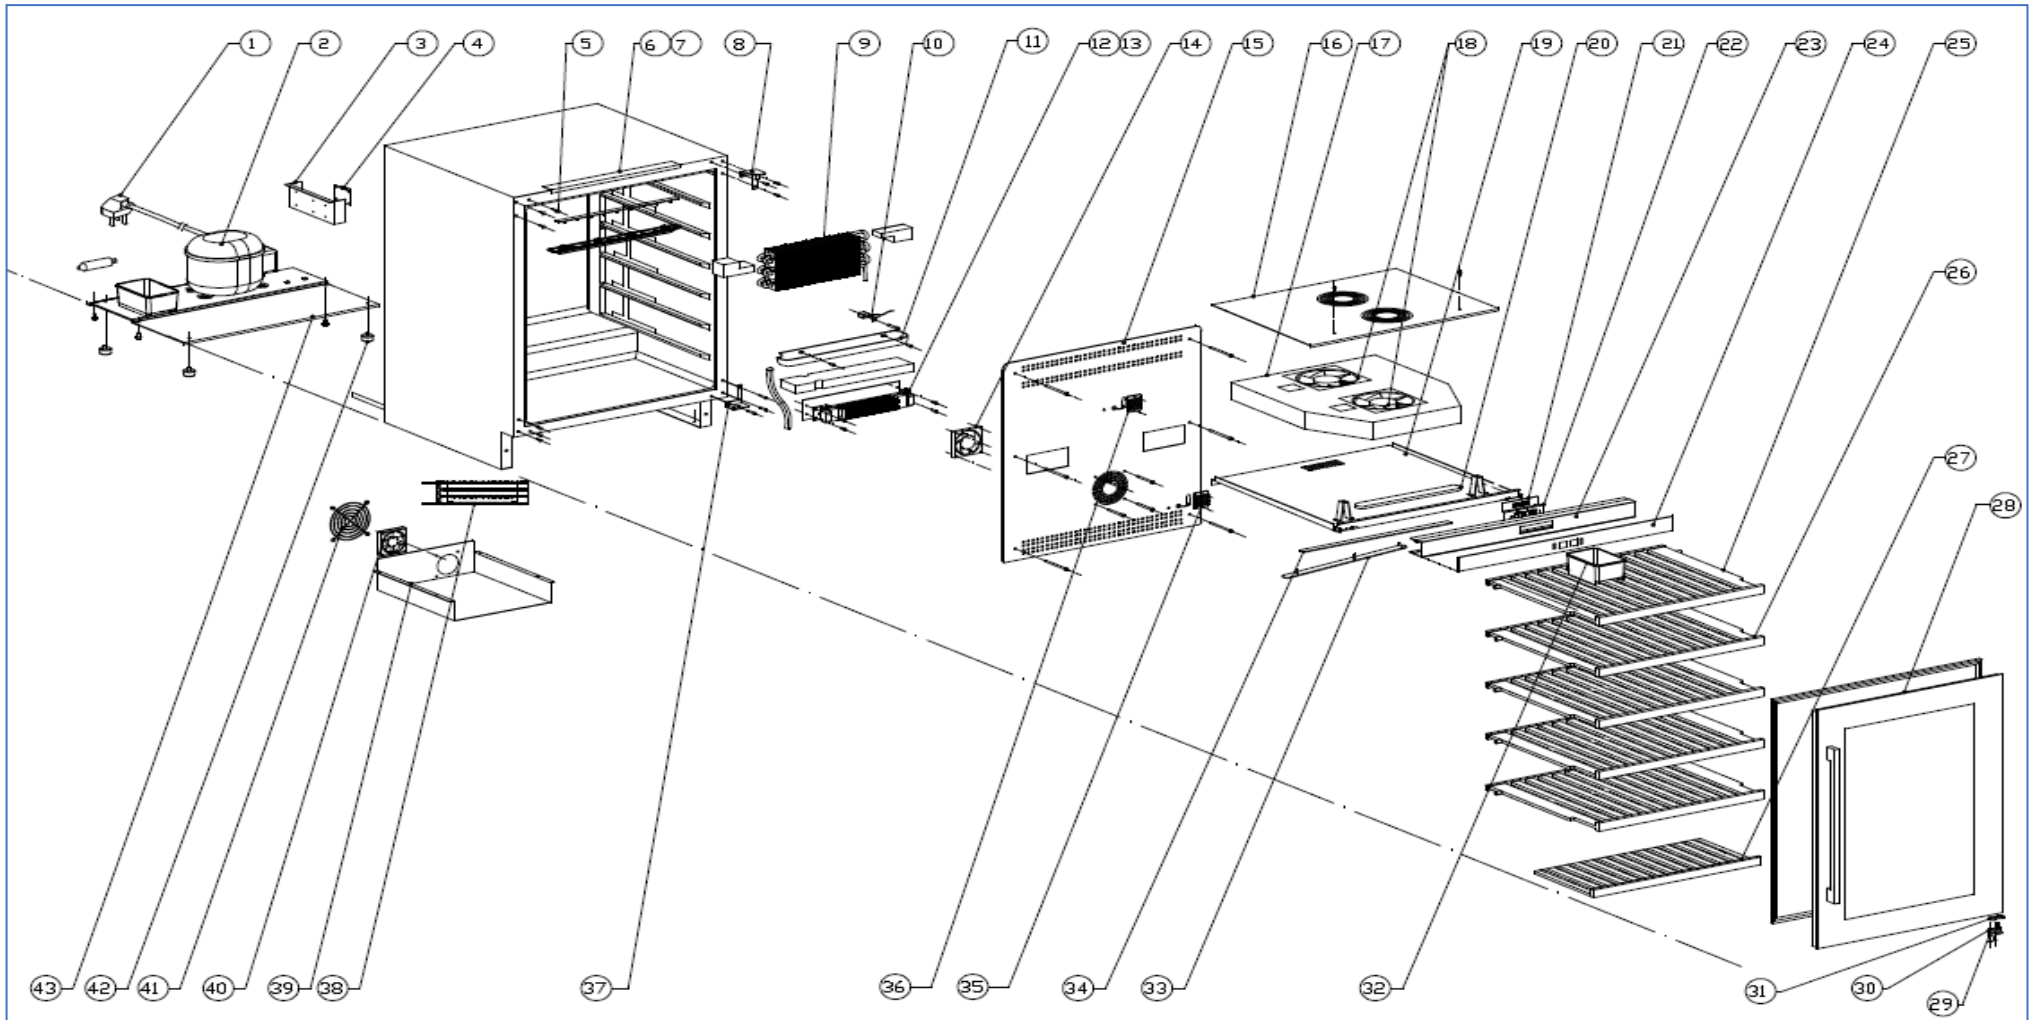

WI6135GM

Caple 60cm 2 Zone Wine Cabinet Gunmetal

Technical Manual

WI6135GM

Caple 60cm 2 Zone Wine Cabinet Gunmetal

WI6135GM

Caple 60cm 2 Zone Wine Cabinet Gunmetal

Item	Part Number	Description	Quantity
1	DG2-14	Power cord	1
2	DG1-137	Compressor	1
3	DG22-3334	Electrical box cover	1
4	DG28-185	PCB board	1
5	DG13-268	Decorative nail	3
6	DG13-3149	Fixing bracket A	1
7	DG13-3152	Fixing bracket B	1
8	DG14-190-SR	Top right hinge	1
9	DG12-50-2	Evaporator	1
10	DG8-25-W	Sensor	1
11	DG13-458	Water tank	1
12	DG11-18	PTC heater	1
13	DG14-148	Heater insulation board	1
14	DG7-41-BH	PTC heater fan	1
15	DG22-422-1	Air duct board A	1
16	DG22-3974	Upper panel for middle airway-board	1
17	DG18-120-1	Air duct board foam	1
18	DG7-48	Evaporator fan	2
19	DG22-3975	Lower panel for middle airway-board	1
20	DG13-3115	LED light support	1
21	DG28-185	Display board	1
22	DG13-3063	Display support	1
23	DG13-3233	Display board box	1
24	DG20-472	Display panel	1
25	DG15-303	Wooden shelf	2
26	DG15-311	Wooden shelf	3
27	DG15-304	Wooden shelf	1
28	DG23-402	Door	1
	M160-041	Gasket	1
	DG22-3490-B	Handle	1
29	DG13-3155	Door axis spacer	1
30	DG22-3057	Axis	1
31	DG22-3073	Limit block	1
32	DG13-1.2	Humid box	2
33	DG13-3116	LED Light cover	2
34	DG3-250	LED light	2

WI6135GM

Caple 60cm 2 Zone Wine Cabinet Gunmetal

Item	Part Number	Description	Quantity
35	DG8-25-Y	Sensor	1
36	DG8-25-R	Sensor	1
37	DG14-212-SR	Top right hinge	1
38	DG12-91	Condenser	1
39	DG19-9	Condenser cover	1
40	DG7-47	Condenser fan	1
41	DG19-3	Fan cover	1
42	DG13-3146	Cabinet leg, type BC50N	4
43	DG22-3973	Compressor bracket	1