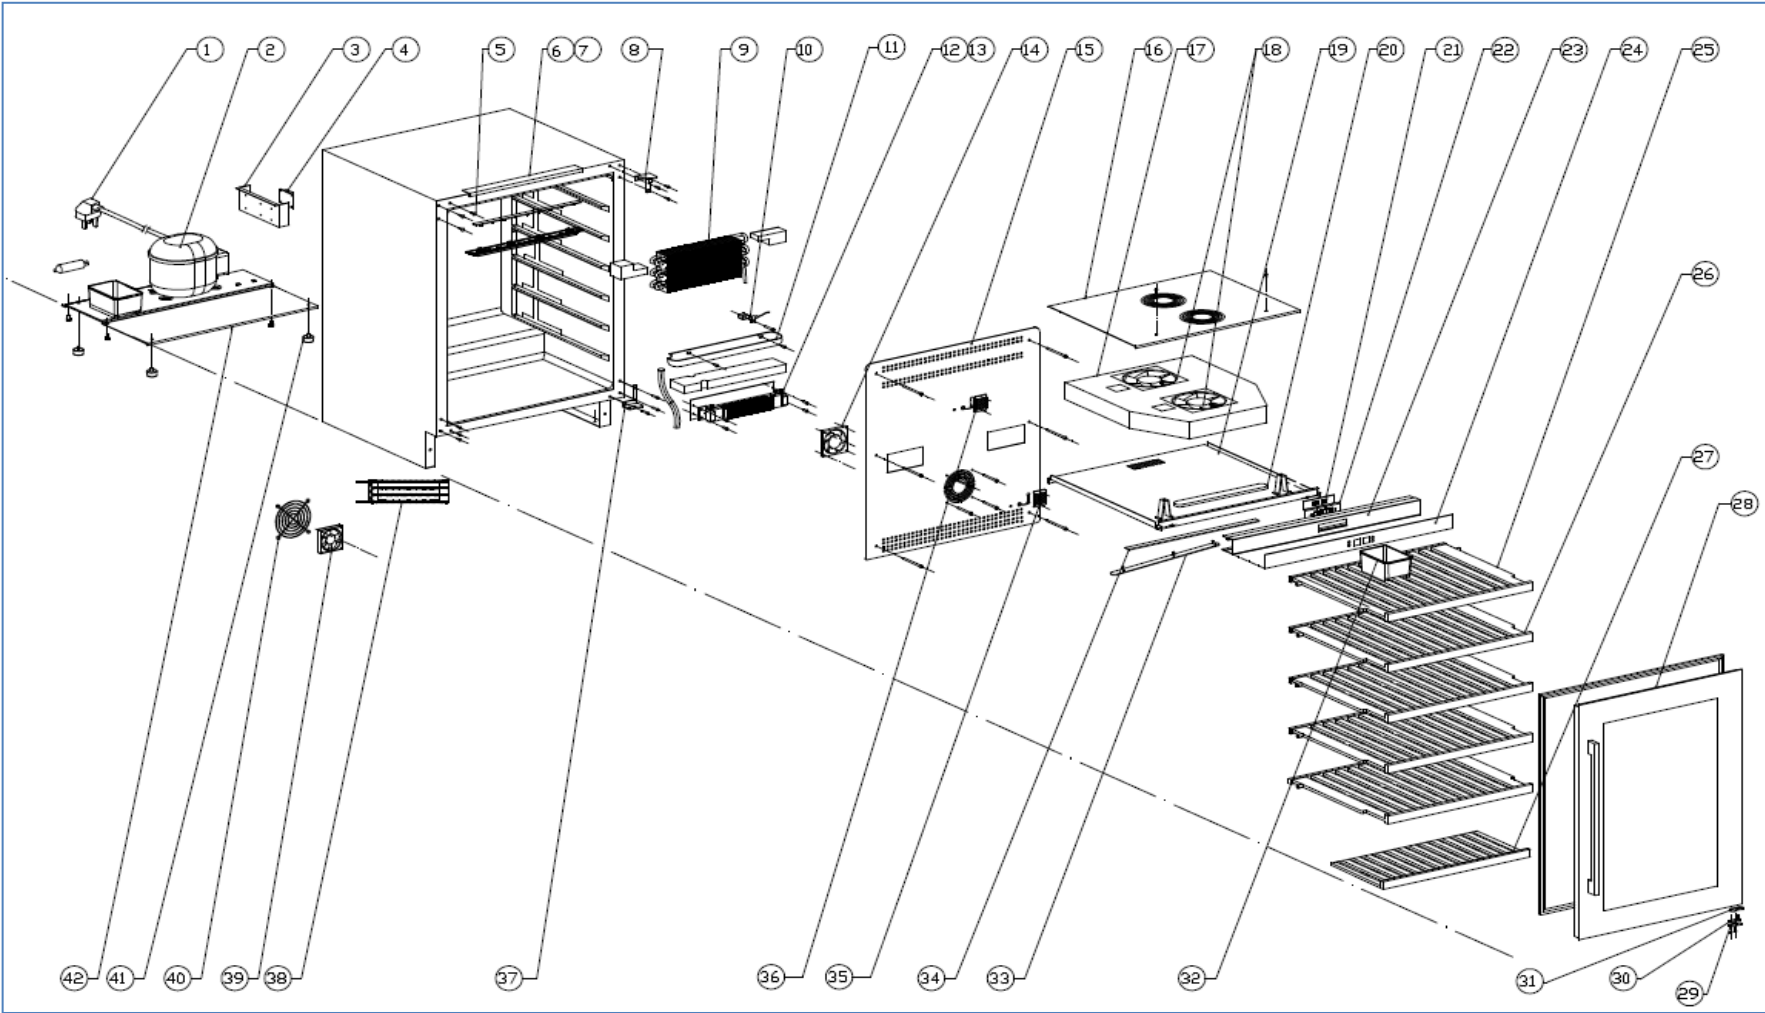

WI6135BS

Caple 60cm 2 Zone Wine Cabinet Black Steel

Technical Manual

WI6135BS

Caple 60cm 2 Zone Wine Cabinet Black Steel

WI6135BS

Caple 60cm 2 Zone Wine Cabinet Black Steel

Item	Part Number	Description	Quantity
1	DG2-14	Power cord	1
2	DG1-137	Compressor	1
3	DG22-3334	Electrical box cover	1
4	DG3-312-BZ	PCB board	1
5	DG13-268	Decorative nail	3
6	DG13-3149	Fixing bracket A	1
7	DG13-3152	Fixing bracket B	1
8	DG14-190-BR	Top right hinge	1
9	DG12-50-300	Evaporator	1
10	DG8-25-W	Sensor	1
11	DG13-458	Water tank	1
12	DG11-18	PTC heater	1
13	DG14-148	Heater insulation board	1
14	DG7-62	PTC heater fan	1
15	DG22-422-1	Air duct board A	1
16	DG22-3974	Upper panel for middle airway-board	1
17	DG18-120-1	Air duct board foam	1
18	DG7-59	Evaporator fan	2
19	DG22-3975	Lower panel for middle airway-board	1
20	DG13-3115	LED light support	1
21	DG3-004-2-BZ	Display board	1
22	DG13-3063	Display support	1
23	DG13-3233	Display board box	1
24	DG20-472	Display panel	1
25	DG15-303	Wooden shelf	2
26	DG15-311	Wooden shelf	3
27	DG15-304	Wooden shelf	1
28	DG23-471-2	Door	1
	M160-076	Gasket	1
	DG22-3490-B	Handle	1
29	DG13-3155	Door axis spacer	1
30	DG22-3057	Axis	1
31	DG22-3073-1	Limit block	1
32	DG13-1.2	Humid box	2

WI6135BS

Caple 60cm 2 Zone Wine Cabinet Black Steel

Item	Part Number	Description	Quantity
33	DG13-3116	LED Light cover	2
34	DG3-250	LED light	2
35	DG8-25-Y	Sensor	1
36	DG8-25-R	Sensor	1
37	DG14-212-BR	Top right hinge	1
38	DG12-91	Condenser	1
39	DG7-63	Condenser fan	1
40	DG19-3	Fan cover	1
41	DG13-3146	Cabinet leg	4
42	DG22-3973	Compressor bracket	1
43	DG22-3021-3	Sense grilles	1
44	DG22-3302-3	Classic grilles	1
45	DG22-3303-1	Grilles bracket	2