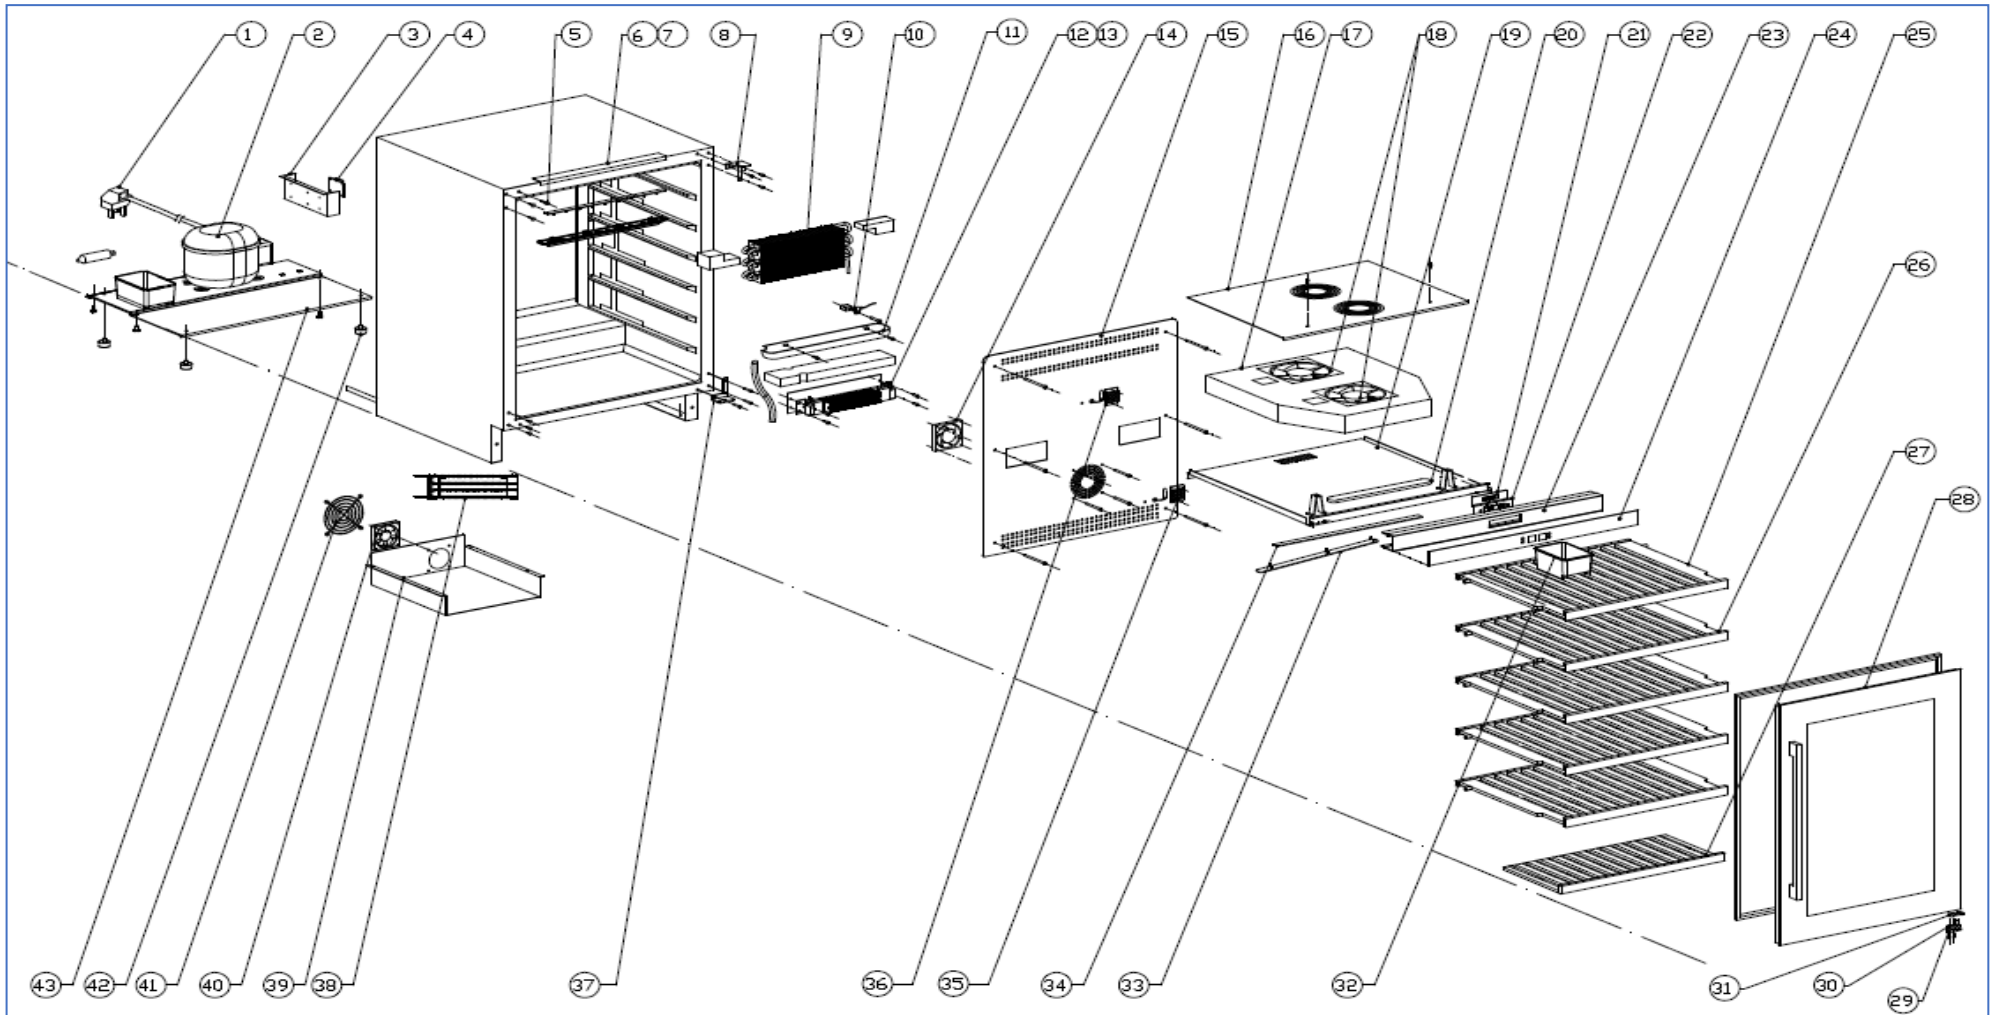

WI6135

Caple 60cm 2 Zone Wine Cabinet Classic

Technical Manual

W16135

Caple 60cm 2 Zone Wine Cabinet Classic

WI6135

Caple 60cm 2 Zone Wine Cabinet Classic

Item	Part Number	Description	Quantity
1	DG2-14	Power cord	1
2	DG1-137	Compressor	1
3	DG22-3334	Electrical box cover	1
4	DG28-185	PCB board	1
5	DG13-268	Decorative nail	3
6	DG13-3149	Fixing bracket A	1
7	DG13-3152	Fixing bracket B	1
8	DG14-190-SR	Top right hinge	1
9	DG12-50-2	Evaporator	1
10	DG8-25-W	Sensor	1
11	DG13-458	Water tank	1
12	DG11-18	PTC heater	1
13	DG14-148	Heater insulation board	1
14	DG7-41-BH	PTC heater fan	1
15	DG22-422-1	Air duct board A	1
16	DG22-3974	Upper panel for middle airway-board	1
17	DG18-120-1	Air duct board foam	1
18	DG7-48	Evaporator fan	2
19	DG22-3975	Lower panel for middle airway-board	1
20	DG13-3115	LED light support	1
21	DG28-185	Display board	1
22	DG13-3063	Display support	1
23	DG13-3233	Display board box	1
24	DG20-472	Display panel	1
25	DG15-303	Wooden shelf	2
26	DG15-311	Wooden shelf	3
27	DG15-304	Wooden shelf	1
28	DG23-381	Door	1
	M160-041	Gasket	1
	DG22-3490	Handle	1
29	DG13-3155	Door axis spacer	1
30	DG22-3057	Axis	1
31	DG22-3073	Limit block	1
32	DG13-1.2	Humid box	2
33	DG13-3116	LED Light cover	2
34	DG3-250	LED light	2

WI6135

Caple 60cm 2 Zone Wine Cabinet Classic

Item	Part Number	Description	Quantity
35	DG8-25-Y	Sensor	1
36	DG8-25-R	Sensor	1
37	DG14-212-SR	Top right hinge	1
38	DG12-91	Condenser	1
39	DG19-9	Condenser cover	1
40	DG7-47	Condenser fan	1
41	DG19-3	Fan cover	1
42	DG13-3146	Cabinet leg, type BC50N	4
43	DG22-3973	Compressor bracket	1