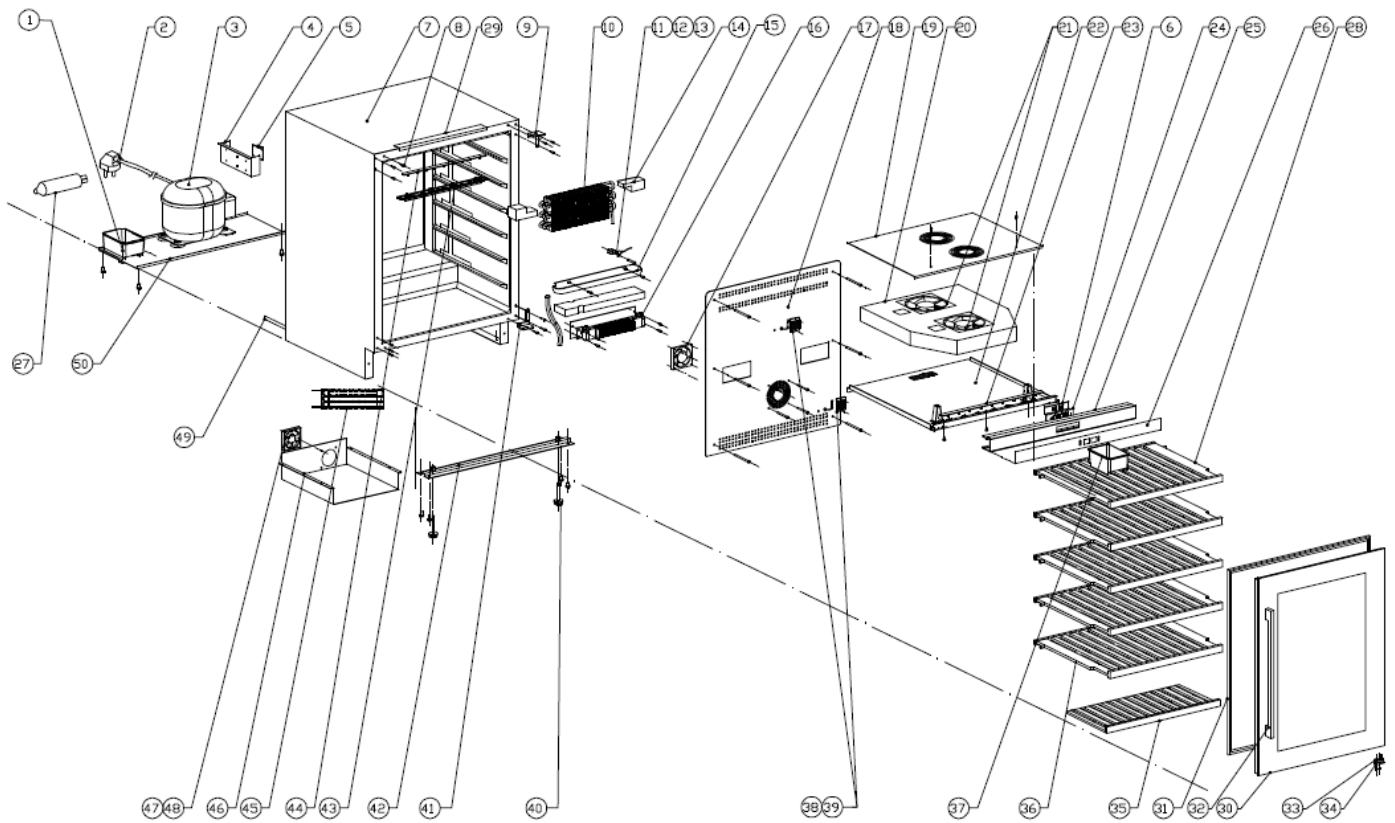

WI6134WH

Caple Sense 60cm 2 Zone Wine Cabinet White

Technical Manual

WI6134WH

Caple Sense 60cm 2 Zone Wine Cabinet White

WI6134WH

Caple Sense 60cm 2 Zone Wine Cabinet White

Item	Part Number	Description	Quantity
1	DG13-1	Water box	1
2	DG2-14	Power cord	1
3	DG1-119	Compressor	1
4	DG13-272-1	Electrical box cover	1
5	DG3-312-3	PCB board	1
6	DG3-004-2	Display board	1
7	DG26-247	Cabinet	1
8	DG13-268	Decorative nail	6
9	DG14-190-SR	Top right hinge	1
10	DG12-50-1	Evaporator	1
11	DG13-7	Shelf support	1
12	DG20-1	Wire clamp	1
13	DG8-8	Sensor	1
14	DG18-93	Foam	2
15	DG13-458	Water tank	1
16	DG11-18	PTC heater	1
17	DG7-41-BH	PTC heater fan	1
18	DG22-422-1	Air duct board	1
19	DG22-421	Upper panel for middle airway-board	1
20	DG18-120	Foam	1
21	DG7-48	Evaporator fan	2
22	DG22-303-1	Lower panel for middle airway-board	1
23	DG3-18-W	LED light	1
24	DG13-3063	Display support	1
25	DG13-3233	Display board box	1
26	DG20-472	Display panel	1
27	DG11-45	Dry filter	1
28	DG15-303	Wooden shelf	2
29	DG13-3149	Fixing bracket A	1
30	DG23-384	Door	1
31	M160-063	Gasket	1
32	DG22-3490	Handle	1
33	DG22-3057	Axis	1
34	DG13-3155	Door axis spacer	1

WI6134WH

Caple Sense 60cm 2 Zone Wine Cabinet White

Item	Part Number	Description	Quantity
35	DG15-304	Wooden shelf	1
36	DG15-311	Wooden shelf	3
37	DG13-1.2	Humid box	1
38	DG13-198	Sensor cover	2
39	DG8-8	Sensor	2
40	DG13-3146	Cabinet leg, type BC50N	4
41	DG14-212-SR	Lower right hinge	1
42	DG22-330	Support bracket of front legs	1
43	DG13-129	LED light cover	1
44	DG3-14-W	LED light	1
45	DG12-91	Condenser	1
46	DG19-9	Condenser cover	1
47	DG7-47	Condenser fan	1
48	DG19-3	Fan cover	1
49	DG12-6.1	Air-circulating pipe	1
50	DG22-331	Compressor bracket	1
Spare part	DG14-190-SL	Top left hinge	1
	DG14-212-SL	Top right hinge	1
	DG22-3021	Bottom grill	1
	DG13-3154	Slider	2
	DG13-3152	Fixing bracket B	1