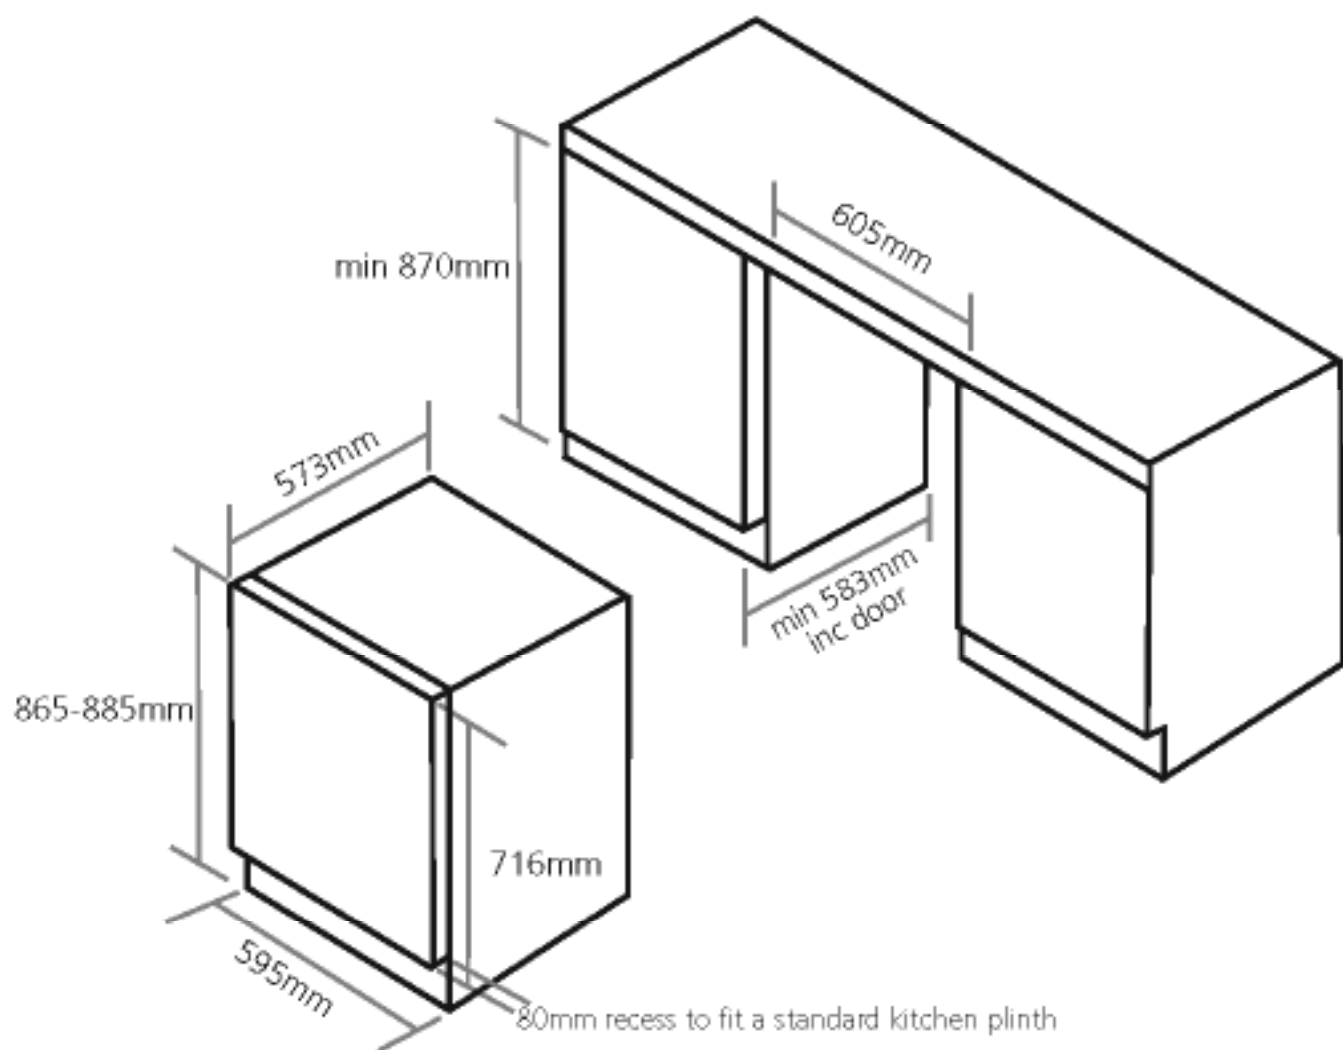

# WI6124

**Caple 60cm wine cabinet  
Sense style 1dr 2 zone**

**TECHNICAL INFORMATION**

# WI6124

Caple 60cm wine cabinet  
Sense style 1dr 2 zone

# WI6124

Caple Sense 600mm Wine Cellar  
Sense Style, Dual Zone

## WI6124

Caple Sense 600mm Wine Cellar  
Sense Style, Dual Zone

D  
C  
B  
A

8 7 6 5 4 4 3 2 1

**WI6124**

**Caple 60cm wine cabinet**

Item	Part No.	Description	Qty	Spec
1	DG2-14	Power cord	1	
2	DG7-23	Condenser fan	1	RDL1225B 12V DC
3	DG19-3	Fan cover	1	For 1225
4	DG1-27	Compressor	1	
5	DG13-272	PCB board cover	1	
6	DG6-15	Transformer	1	
7	DG3-78.2	PCB board	1	
8	DG26-83	Cabinet	1	
9	DG13-268	Decorative nail	6	
10	DG3-13-W	LED light	1	
11	DG13-129	LED light cover	1	
12	DG14-154-R	Top hinge module	1	
13	DG12-1	Evaporator	1	
14	DG13-10	Water box	1	
15	DG13-7	Shelf support	11	
16	DG21-1	Wire clamp	2	
17	DG8-22	Senser	1	
18	DG22-304	Air duct board	1	
19	DG8-23	Senser	1	
20	DG13-198	Cover of senser	2	
21	DG22-271	Upper panel for middle airway-board	1	
22	DG7-24.1	Evaporator fan1	1	RDL1225B 12V DC
23	DG7-24	Evaporator fan2	1	RDL1225B 12V DC
24	DG18-76	Foam	1	
25	DG22-303	Lower panel for middle airway-board	1	
26	DG3-18-W	LED LIGHT	1	
27	DG13-33	Display board support	1	
28	DG20-167	Display panel	1	
29	DG15-140-1	Wooden shelves A16A	1	
30	DG23-116	Cabinet door	1	
31	DG14-116	Lower hinge	1	
32	DG15-33-1	Wooden shelves G2	1	
33	DG15-140	Wooden shelves A16	1	