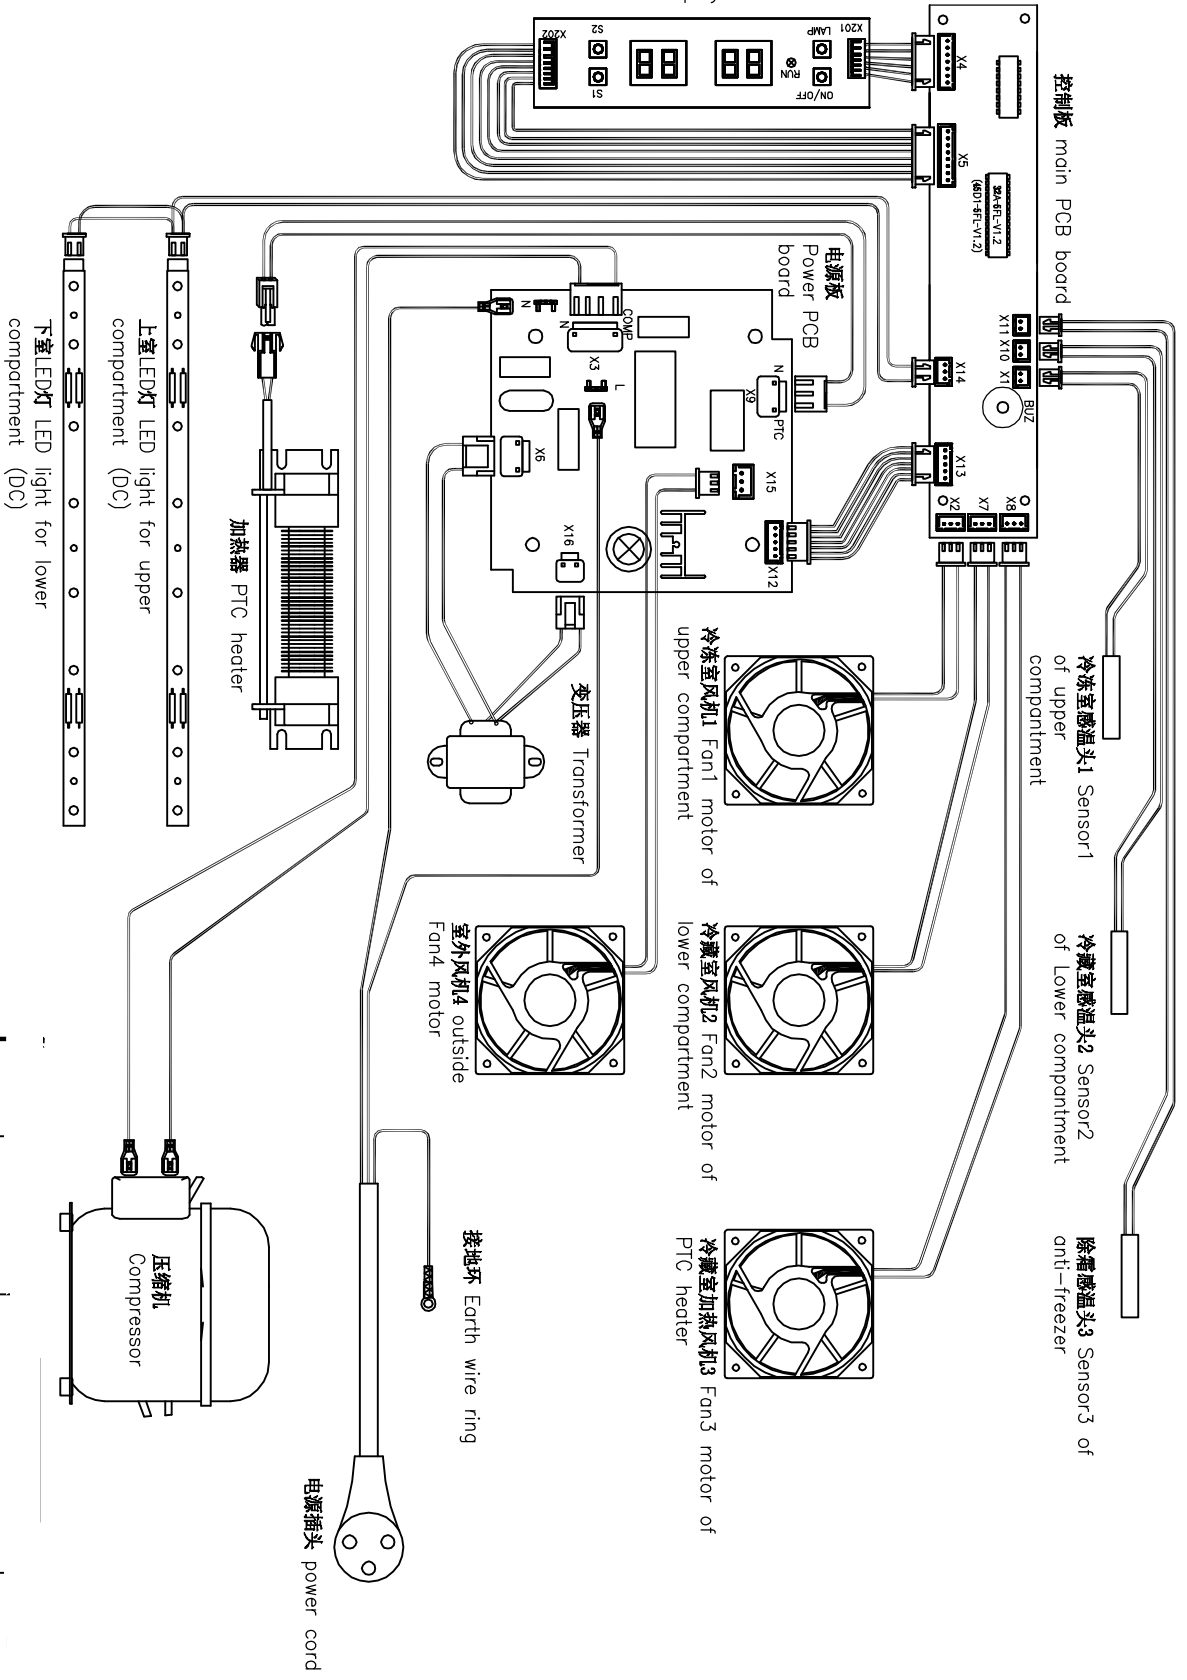

# WI6123

Caple 60cm Wine Cabinet

**Technical information**

**caple** **WI6123**  
 Caple 60cm wine cabinet

## WI6123 Parts List

Item	Part No.	Description	Qty
1	DG2-14	Power cord	1
2	DG7-23	Condenser fan	1
3	DG19-3	Fan cover	1
4	DG1-35	Compressor	1
5	DG13-272	PCB board cover	1
6	DG6-15	Transformer	1
7	DG3-100-1	PCB board	1
8	DG26-31	Cabinet	1
9	DG13-268	Decorative nail	3
10	DG3-13-W	LED light	1
11	DG13-129	LED light cover	1
12	DG14-126-SR	Top hinge module (Right)	1
13	DG12-1	Evaporator	1
14	DG13-10	Water box	1
15	DG13-7	Shelf support	1
16	DG20-1	Wire clamp	2
17	DG8-9	Senser	1
18	DG22-422	Air duct board	1
19	DG8-8	Senser	1
20	DG13-198	Cover of senser	2
21	DG22-421	Upper panel for middle airway-board	1
22	DG7-40-BH	Evaporator fan1	1
23	DG7-40-BH	Evaporator fan1	1
24	DG18-76	Foam	1
25	DG22-303	Lower panel for middle airway-board	1
26	DG3-18-W	LED LIGHT	1
27	DG13-33	Display board support	1
28	DG20-167	Display panel	1
29	DG15-157-1	Wooden shelves NEWA6A	2
30	DG23-9.2	Door	1
31	DG14-58	handle	1
32	M184-006	Gasket	1
33	DG14-116	Lower hinge	1
34	DG15-33	Wooden shelf G2	1

控制板 main PCB board

冷冻室感温头1 Sensor1 of upper compartment

冷藏室感温头2 Sensor2 of lower compartment

除霜感温头3 Sensor3 of anti-freezer

电源板 Power board

冷冻室风机1 Fan1 motor of upper compartment

冷藏室风机2 Fan2 motor of lower compartment