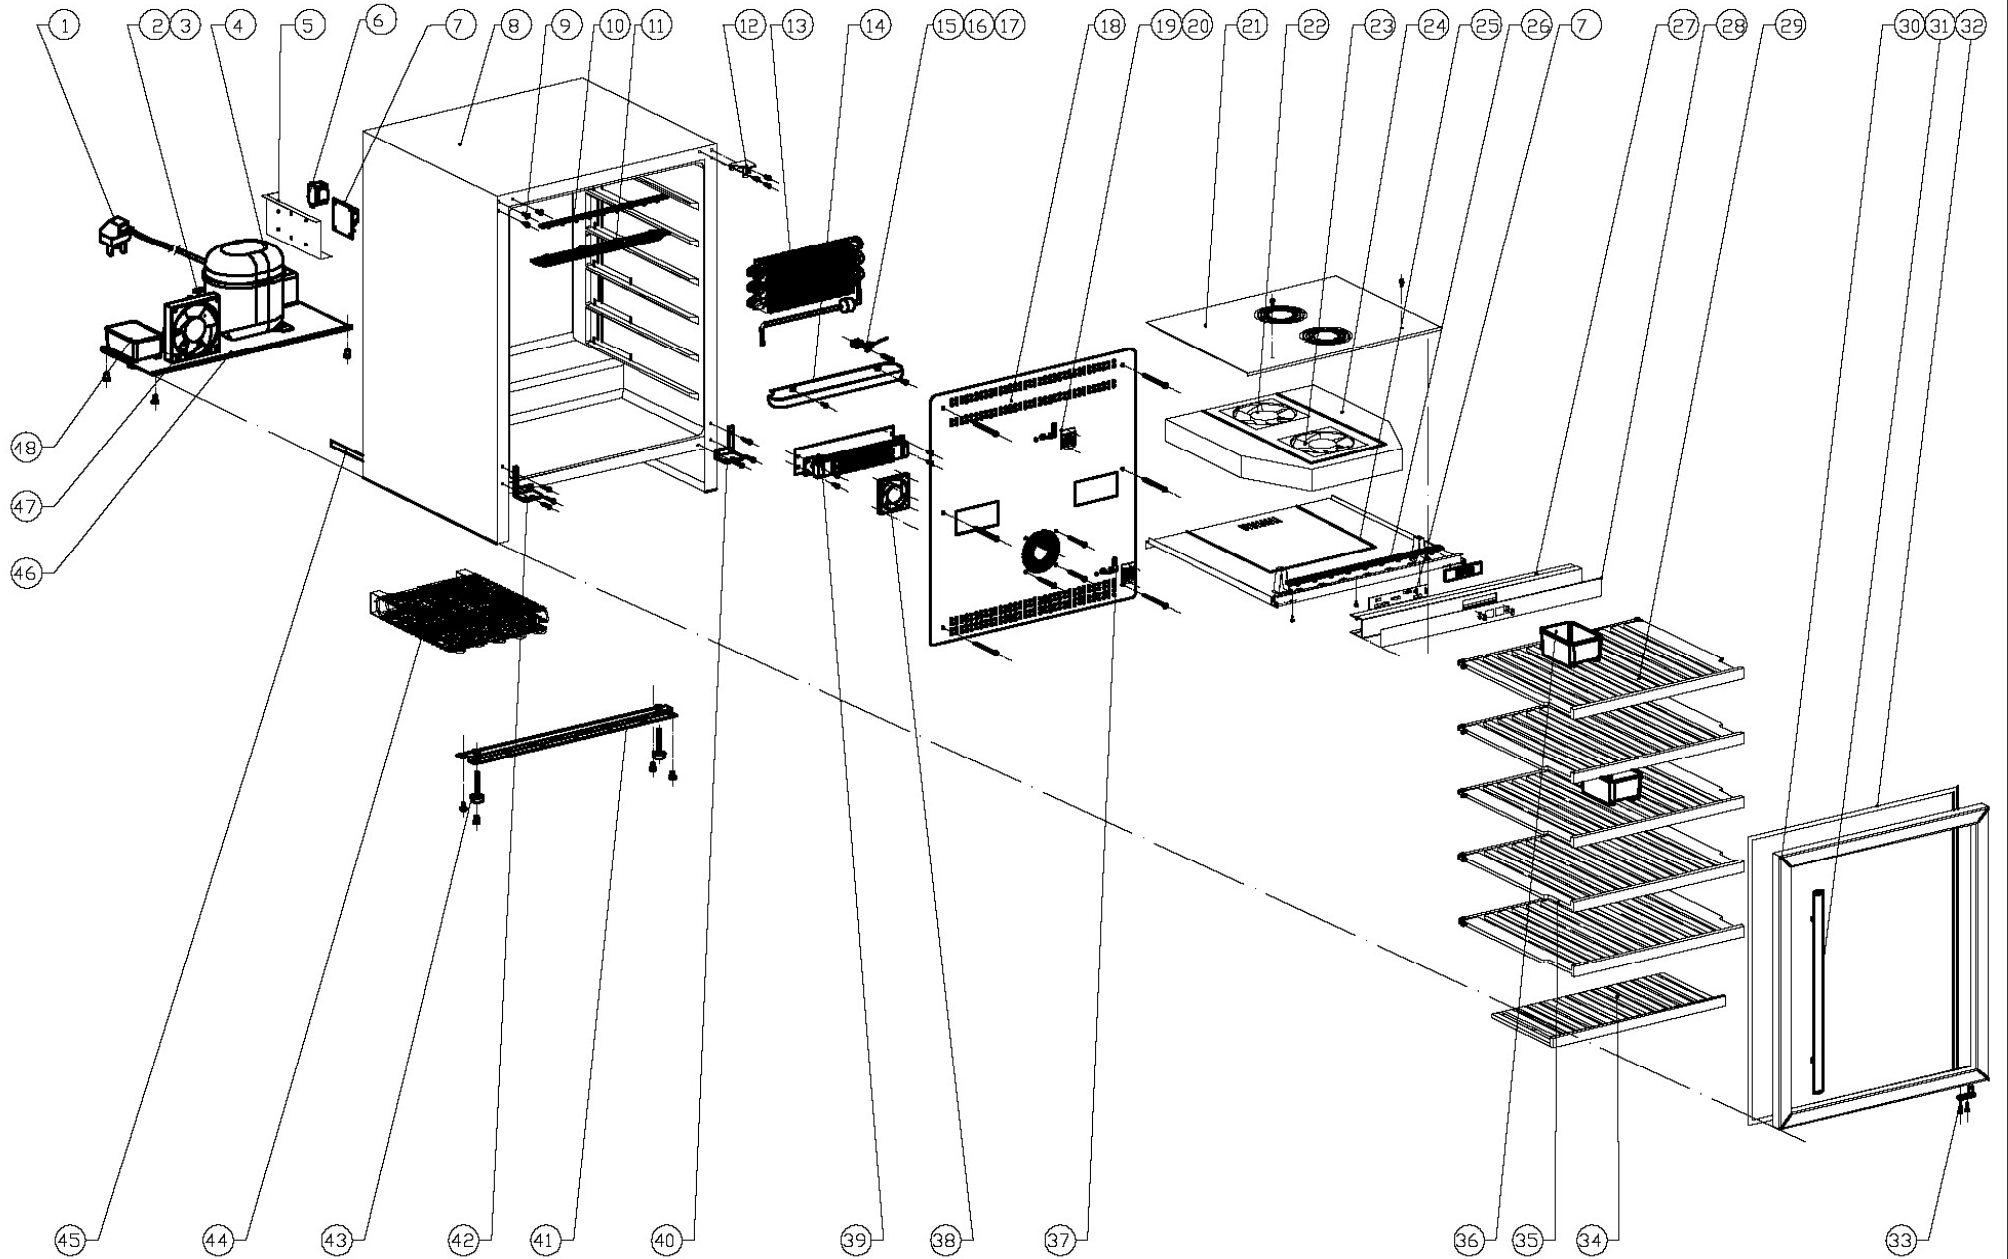

# WI6123

Caple 60cm Wine Cabinet

**Technical information**

**caple** **WI6123**  
 Caple 60cm wine cabinet

## WI6123 Parts List

Item	Part No.	Description	Qty
1	DG2-14	Power cord	1
2	DG7-23	Condenser fan	1
3	DG19-3	Fan cover	1
4	DG1-35	Compressor	1
5	DG13-272	PCB board cover	1
6	DG6-15	Transformer	1
7	DG3-100-1	PCB board	1
8	DG26-31	Cabinet	1
9	DG13-268	Decorative nail	3
10	DG3-13-W	LED light	1
11	DG13-129	LED light cover	1
12	DG14-126-SR	Top hinge module (Right)	1
13	DG12-1	Evaporator	1
14	DG13-10	Water box	1
15	DG13-7	Shelf support	1
16	DG20-1	Wire clamp	2
17	DG8-9	Senser	1
18	DG22-422	Air duct board	1
19	DG8-8	Senser	1
20	DG13-198	Cover of senser	2
21	DG22-421	Upper panel for middle airway-board	1
22	DG7-40-BH	Evaporator fan1	1
23	DG7-40-BH	Evaporator fan1	1
24	DG18-76	Foam	1
25	DG22-303	Lower panel for middle airway-board	1
26	DG3-18-W	LED LIGHT	1
27	DG13-33	Display board support	1
28	DG20-167	Display panel	1
29	DG15-157-1	Wooden shelves NEWA6A	2
30	DG23-9.2	Door	1
31	DG14-58	handle	1
32	M184-006	Gasket	1
33	DG14-116	Lower hinge	1
34	DG15-33	Wooden shelf G2	1