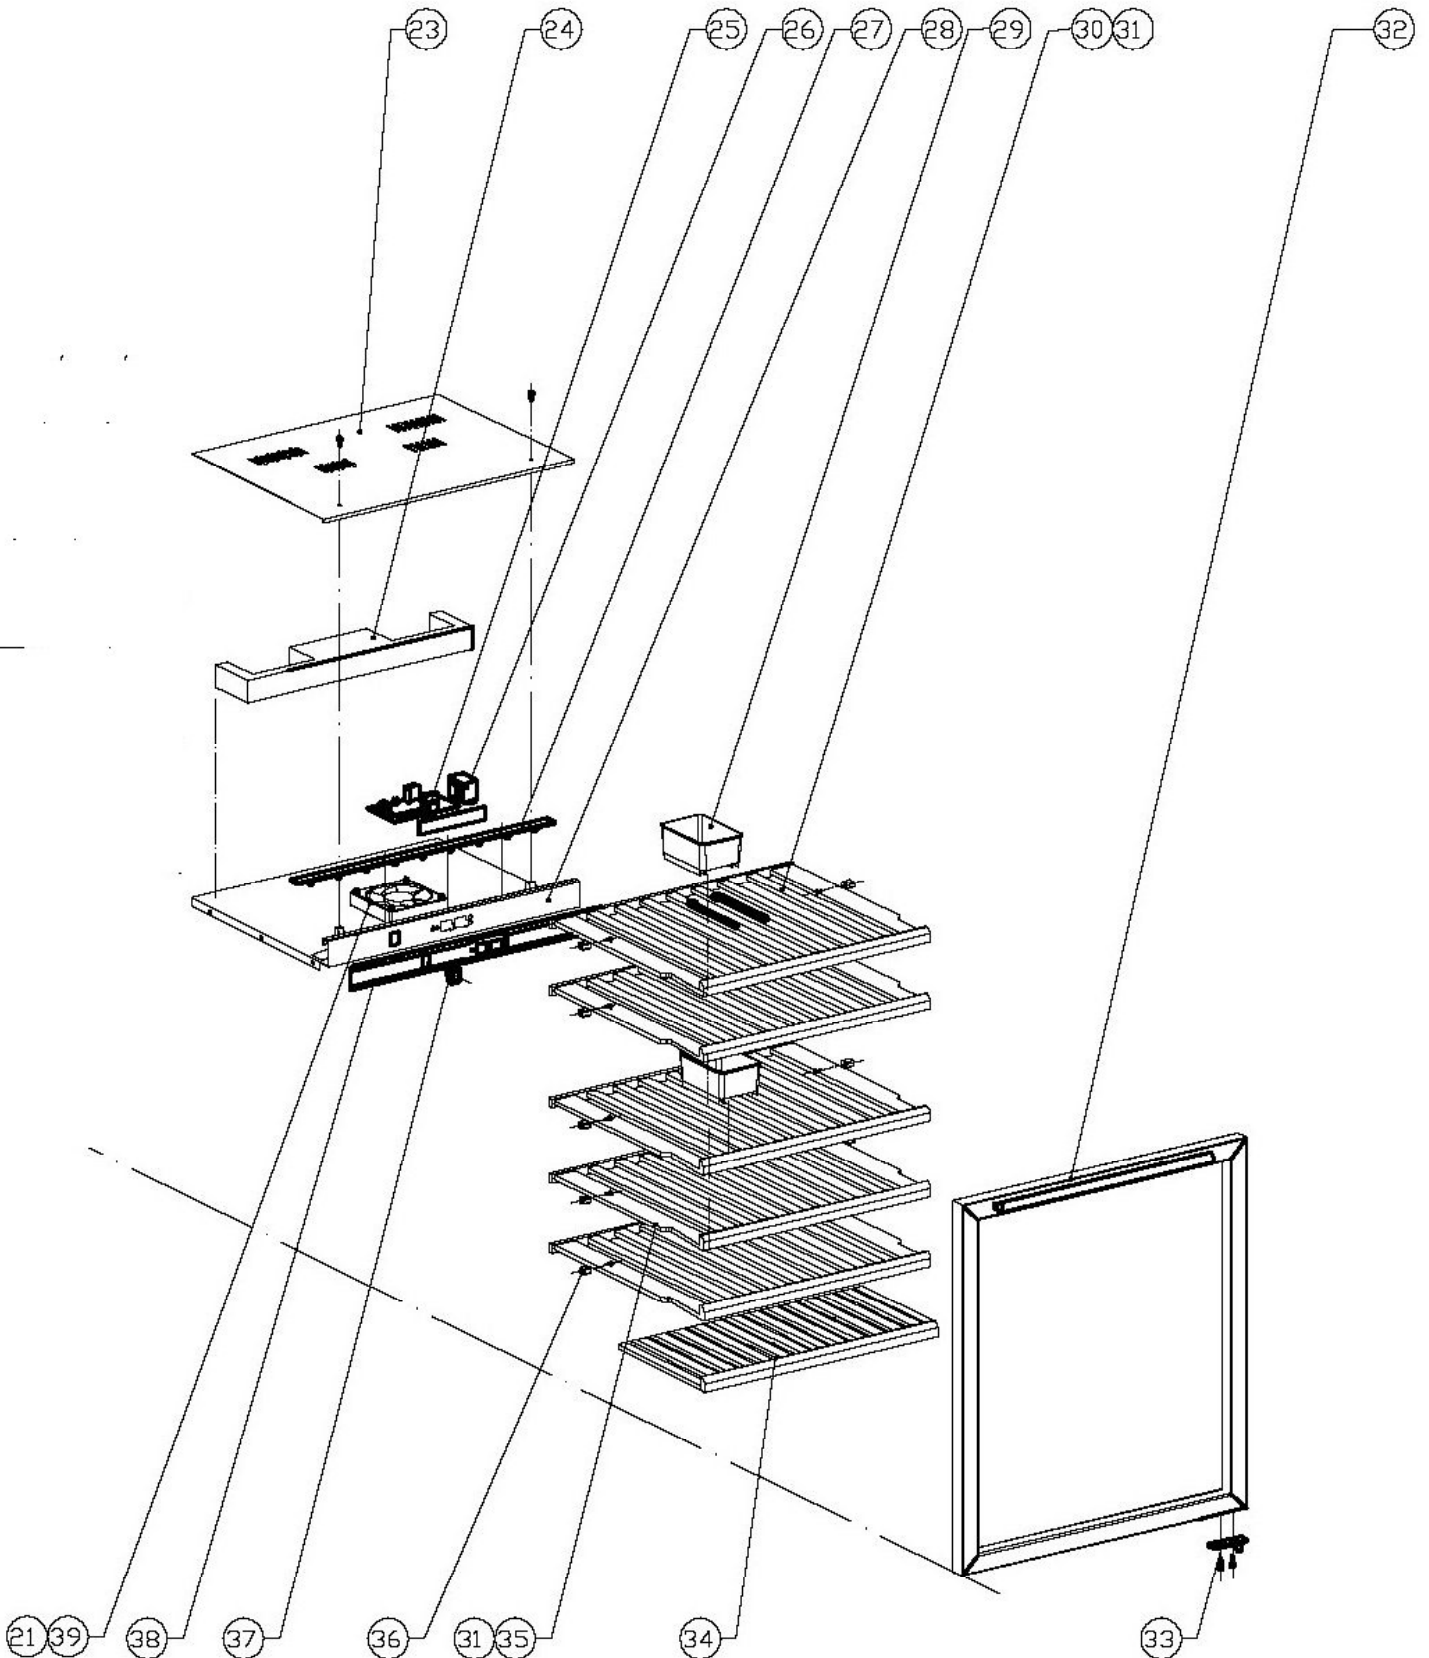

WI6122

Caple slot in wine cabinet

Instruction Manual

WI6122

Caple slot in wine cabinet

WI6122

Cable slot in wine cabinet

WI6122 - Caple slot in wine cabinet

Item	Part Code	Description	Qty
1	DG2-3	Power cord	1
2	DG13-1	Water tank	1
3	DG7-1.2	Condenser fan	1
4	DG19-3	Fan cover	1
5	DG1-16	Compressor	1
6	DG13-2	Electrical box cover	1
7	DG11-2	Junction block	1
8	DG22-133	Cabinet	1
9	DG13-128	LED Lamp holder	1
10	DG3-17-W	LED light	1
11	DG13-129	LED light cover	1
12	DG14-1	Top hinge module	1
13	DG8-9	Senser	2
14	DG13-11	Cover of senser	2
15	DG8-7	Senser	1
16	DG12-1	Evaporator	1
17	DG13-10	Water box	1
18	DG11-1	PTC heater	1
19	DG7-3.4	Evaporator fan	1
20	DG7-4	PTC heater fan	1
21	DG19-3	Fan cover	2
22	DG22-56	Air duct board	1
23	DG22-70.1	Upper panel for middle airway-board	1
24	DG18-2	Foam	1
25	DG3-29	PCB board	1
26	DG6-7	Transformer	1
27	DG3-18-W	LED light	1
28	DG22-57.1	Lower panel for middle airway-board	1
29	DG13-1.2	Humid box	2
30	DG15-20.1	Wooden shelves A7A	2
31	DG15-23	Stainkess Steel edge, wooden shelves	5
32	DG23-9.1	Cabinet door	1
33	DG14-45	Lower hinge	1
34	DG15-33	Wooden shelves G2	1
35	DG15-20	Wooden shelves A7	3
36	DG13-7	Shelf support	10
37	DG9-3	Switch	1
38	DG20-37	Display panel	1
39	DG7-3.5	Condenser fan	1
40	DG14-2	Lower hinge module	1
41	DG13-6.11	Cabinet leg	4
42	DG22-88	Support bracket of front legs	1
43	DG12-15	Condenser	1
44	DG12-6.2	Air-circulating pipe	1
45	DG22-80	Compressor bracket	1
46	DG14-56	Bracket of fan (pair)	1