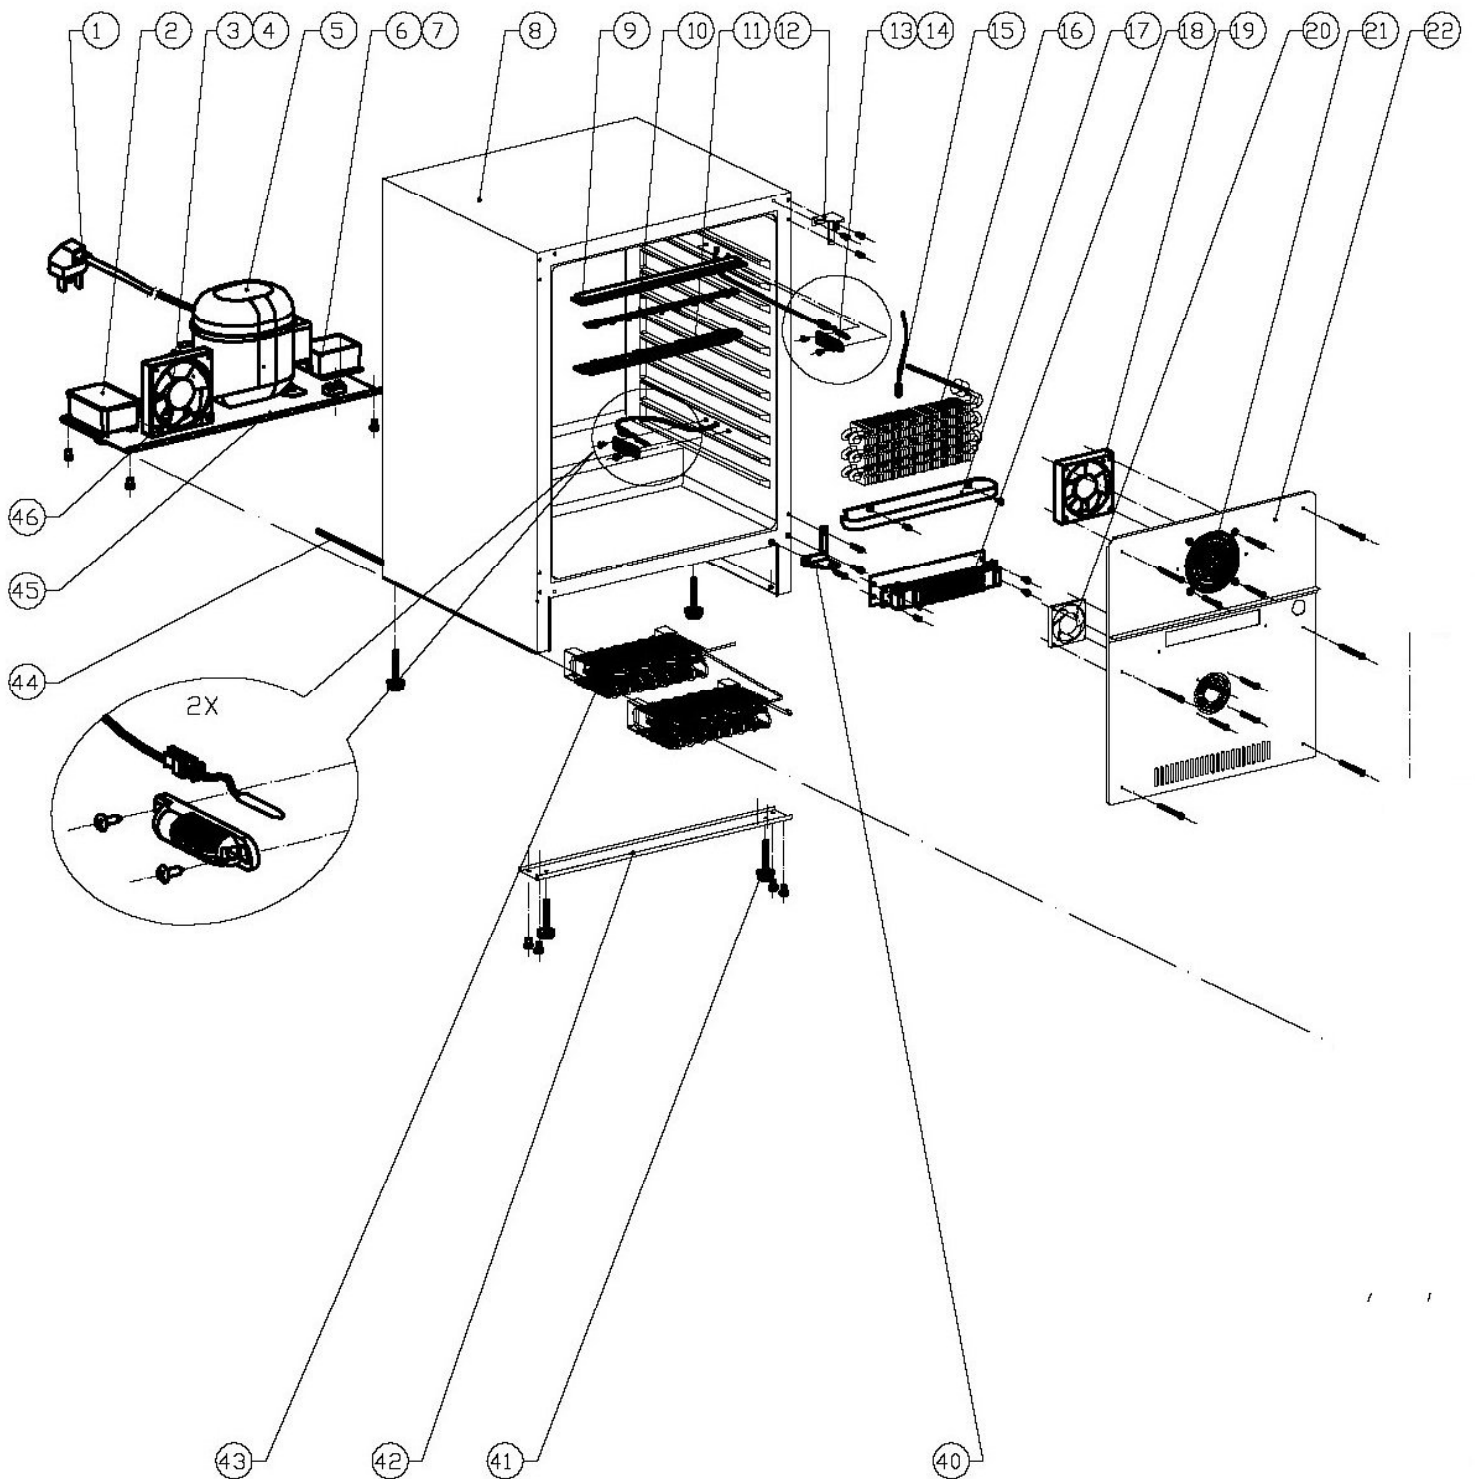

WI6122

Caple slot in wine cabinet

Instruction Manual

WI6122

Caple slot in wine cabinet

WI6122

Cable slot in wine cabinet

WI6122 - Caple slot in wine cabinet

Item	Part Code	Description	Qty
1	DG2-3	Power cord	1
2	DG13-1	Water tank	1
3	DG7-1.2	Condenser fan	1
4	DG19-3	Fan cover	1
5	DG1-16	Compressor	1
6	DG13-2	Electrical box cover	1
7	DG11-2	Junction block	1
8	DG22-133	Cabinet	1
9	DG13-128	LED Lamp holder	1
10	DG3-17-W	LED light	1
11	DG13-129	LED light cover	1
12	DG14-1	Top hinge module	1
13	DG8-9	Senser	2
14	DG13-11	Cover of senser	2
15	DG8-7	Senser	1
16	DG12-1	Evaporator	1
17	DG13-10	Water box	1
18	DG11-1	PTC heater	1
19	DG7-3.4	Evaporator fan	1
20	DG7-4	PTC heater fan	1
21	DG19-3	Fan cover	2
22	DG22-56	Air duct board	1
23	DG22-70.1	Upper panel for middle airway-board	1
24	DG18-2	Foam	1
25	DG3-29	PCB board	1
26	DG6-7	Transformer	1
27	DG3-18-W	LED light	1
28	DG22-57.1	Lower panel for middle airway-board	1
29	DG13-1.2	Humid box	2
30	DG15-20.1	Wooden shelves A7A	2
31	DG15-23	Stainkess Steel edge, wooden shelves	5
32	DG23-9.1	Cabinet door	1
33	DG14-45	Lower hinge	1
34	DG15-33	Wooden shelves G2	1
35	DG15-20	Wooden shelves A7	3
36	DG13-7	Shelf support	10
37	DG9-3	Switch	1
38	DG20-37	Display panel	1
39	DG7-3.5	Condenser fan	1
40	DG14-2	Lower hinge module	1
41	DG13-6.11	Cabinet leg	4
42	DG22-88	Support bracket of front legs	1
43	DG12-15	Condenser	1
44	DG12-6.2	Air-circulating pipe	1
45	DG22-80	Compressor bracket	1
46	DG14-56	Bracket of fan (pair)	1