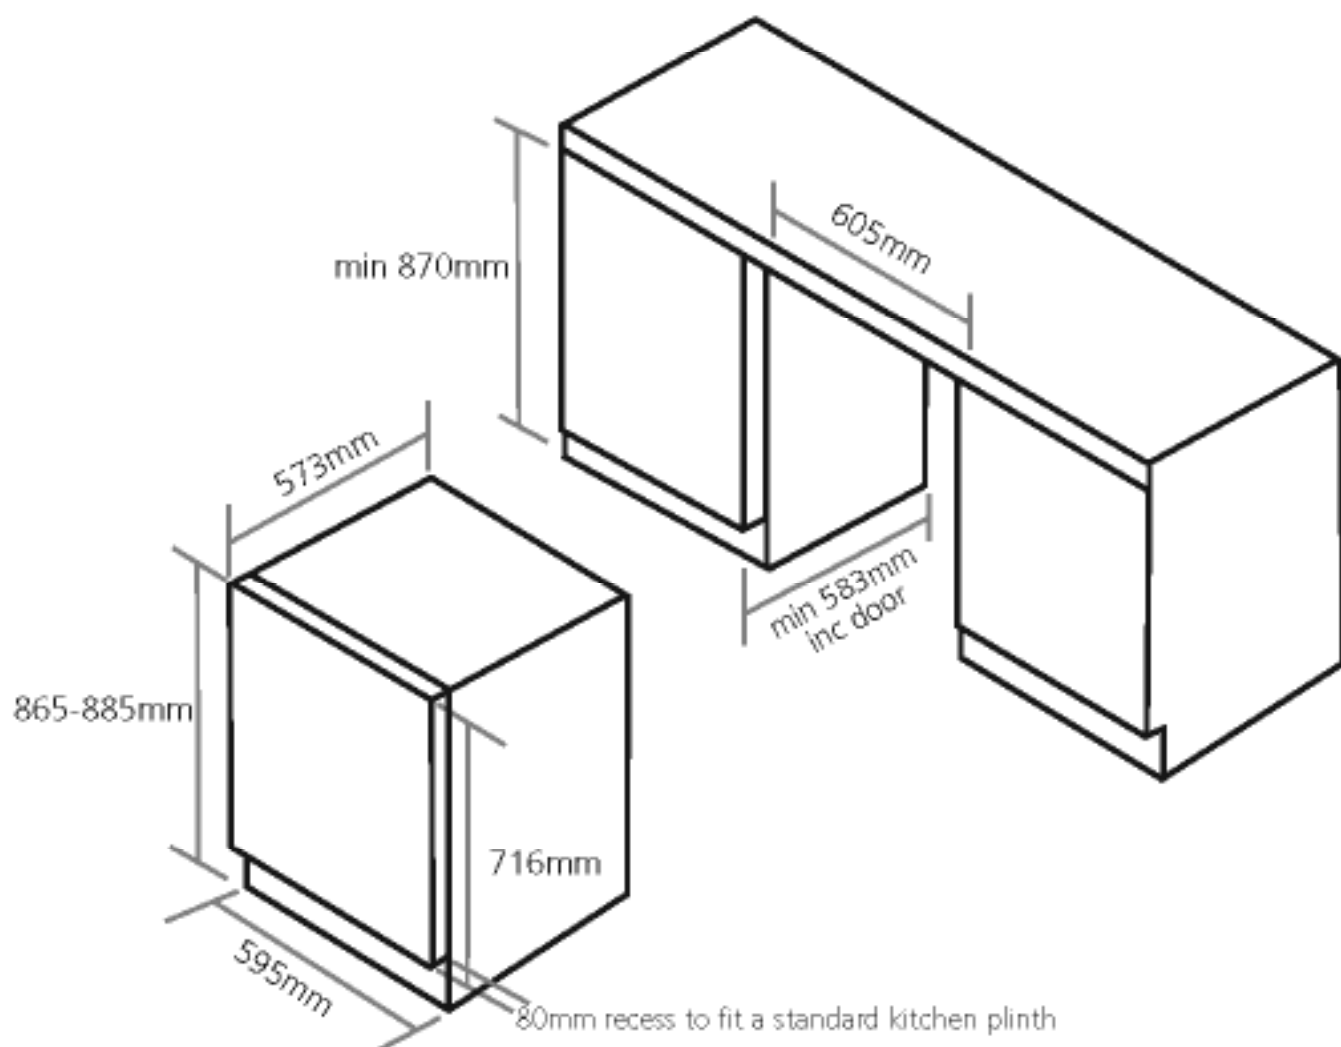

WI6113

**Caple 60cm wine cabinet
Sense style 1 door 1 zone**

TECHNICAL INFORMATION

WI6113

**Caple 60cm wine cabinet
Sense style 1 door 1 zone**

WI6113

Caple Sense 600mm Wine Cellar
Single Zone

8 7 6 5 4 4 3 2 1

D
C
B
A

WI6113 Caple Sense 60cm wine cabinet

Item	Part No.	Description	Qty	Remark
1	DG13-1	Water tank	1	
2	DG2-14	Power cord	1	
3	DG7-23	Condenser fan	1	RDL1225B 12V DC
4	DG19-3	Fan cover	1	For 1225
5	DG1-27	Compressor	1	
6	DG13-272	PCB board cover	1	
7	DG6-15	Transformer	1	
8	DG3-99-1	PCB board	1	
9	DG26-82	Cabinet	1	
10	DG13-268	Decorative nail	6	
11	DG13-7	Shelf support	12	
12	DG21-1	Wire clamp	2	
13	DG8-7-W	Senser	1	
14	DG14-154-R	Top hinge module	1	
15	DG12-1	Evaporator	1	
16	DG8-7-R	Senser	1	
17	DG18-64	foam	2	
18	DG7-3	Evaporator fan	1	RDL1225S 12V DC
19	DG19-1	Fan cover	1	For 1225
20	DG22-111	Air duct board	1	
21	DG3-17-W	LED light	1	
22	DG22-379	Electrical box	1	
23	DG20-166	Display panel	1	
24	DG13-1.2	Humid box	1	
25	DG15-140-1	Wooden shelves A16A	1	
26	DG23-116	Door	1	
27	DG14-116	Door Axis	1	
28	DG15-33-1	Wooden shelves G2	1	
29	DG15-140	Wooden shelves A16	4	
30	DG14-122-BR	Lower hinge module(Right)	1	
31	DG22-88	Support bracket of front legs	1	
32	DG12-15	Condenser	1	
33	DG13-6.11	Cabinet leg	4	
34	DG12-6.1	Air-circulating pipe	1	
35	DG22-80	Compressor bracket	1	
36	DG14-56	Bracket of fan (pair)	1	

WI6113

Capele 60cm wine cabinet