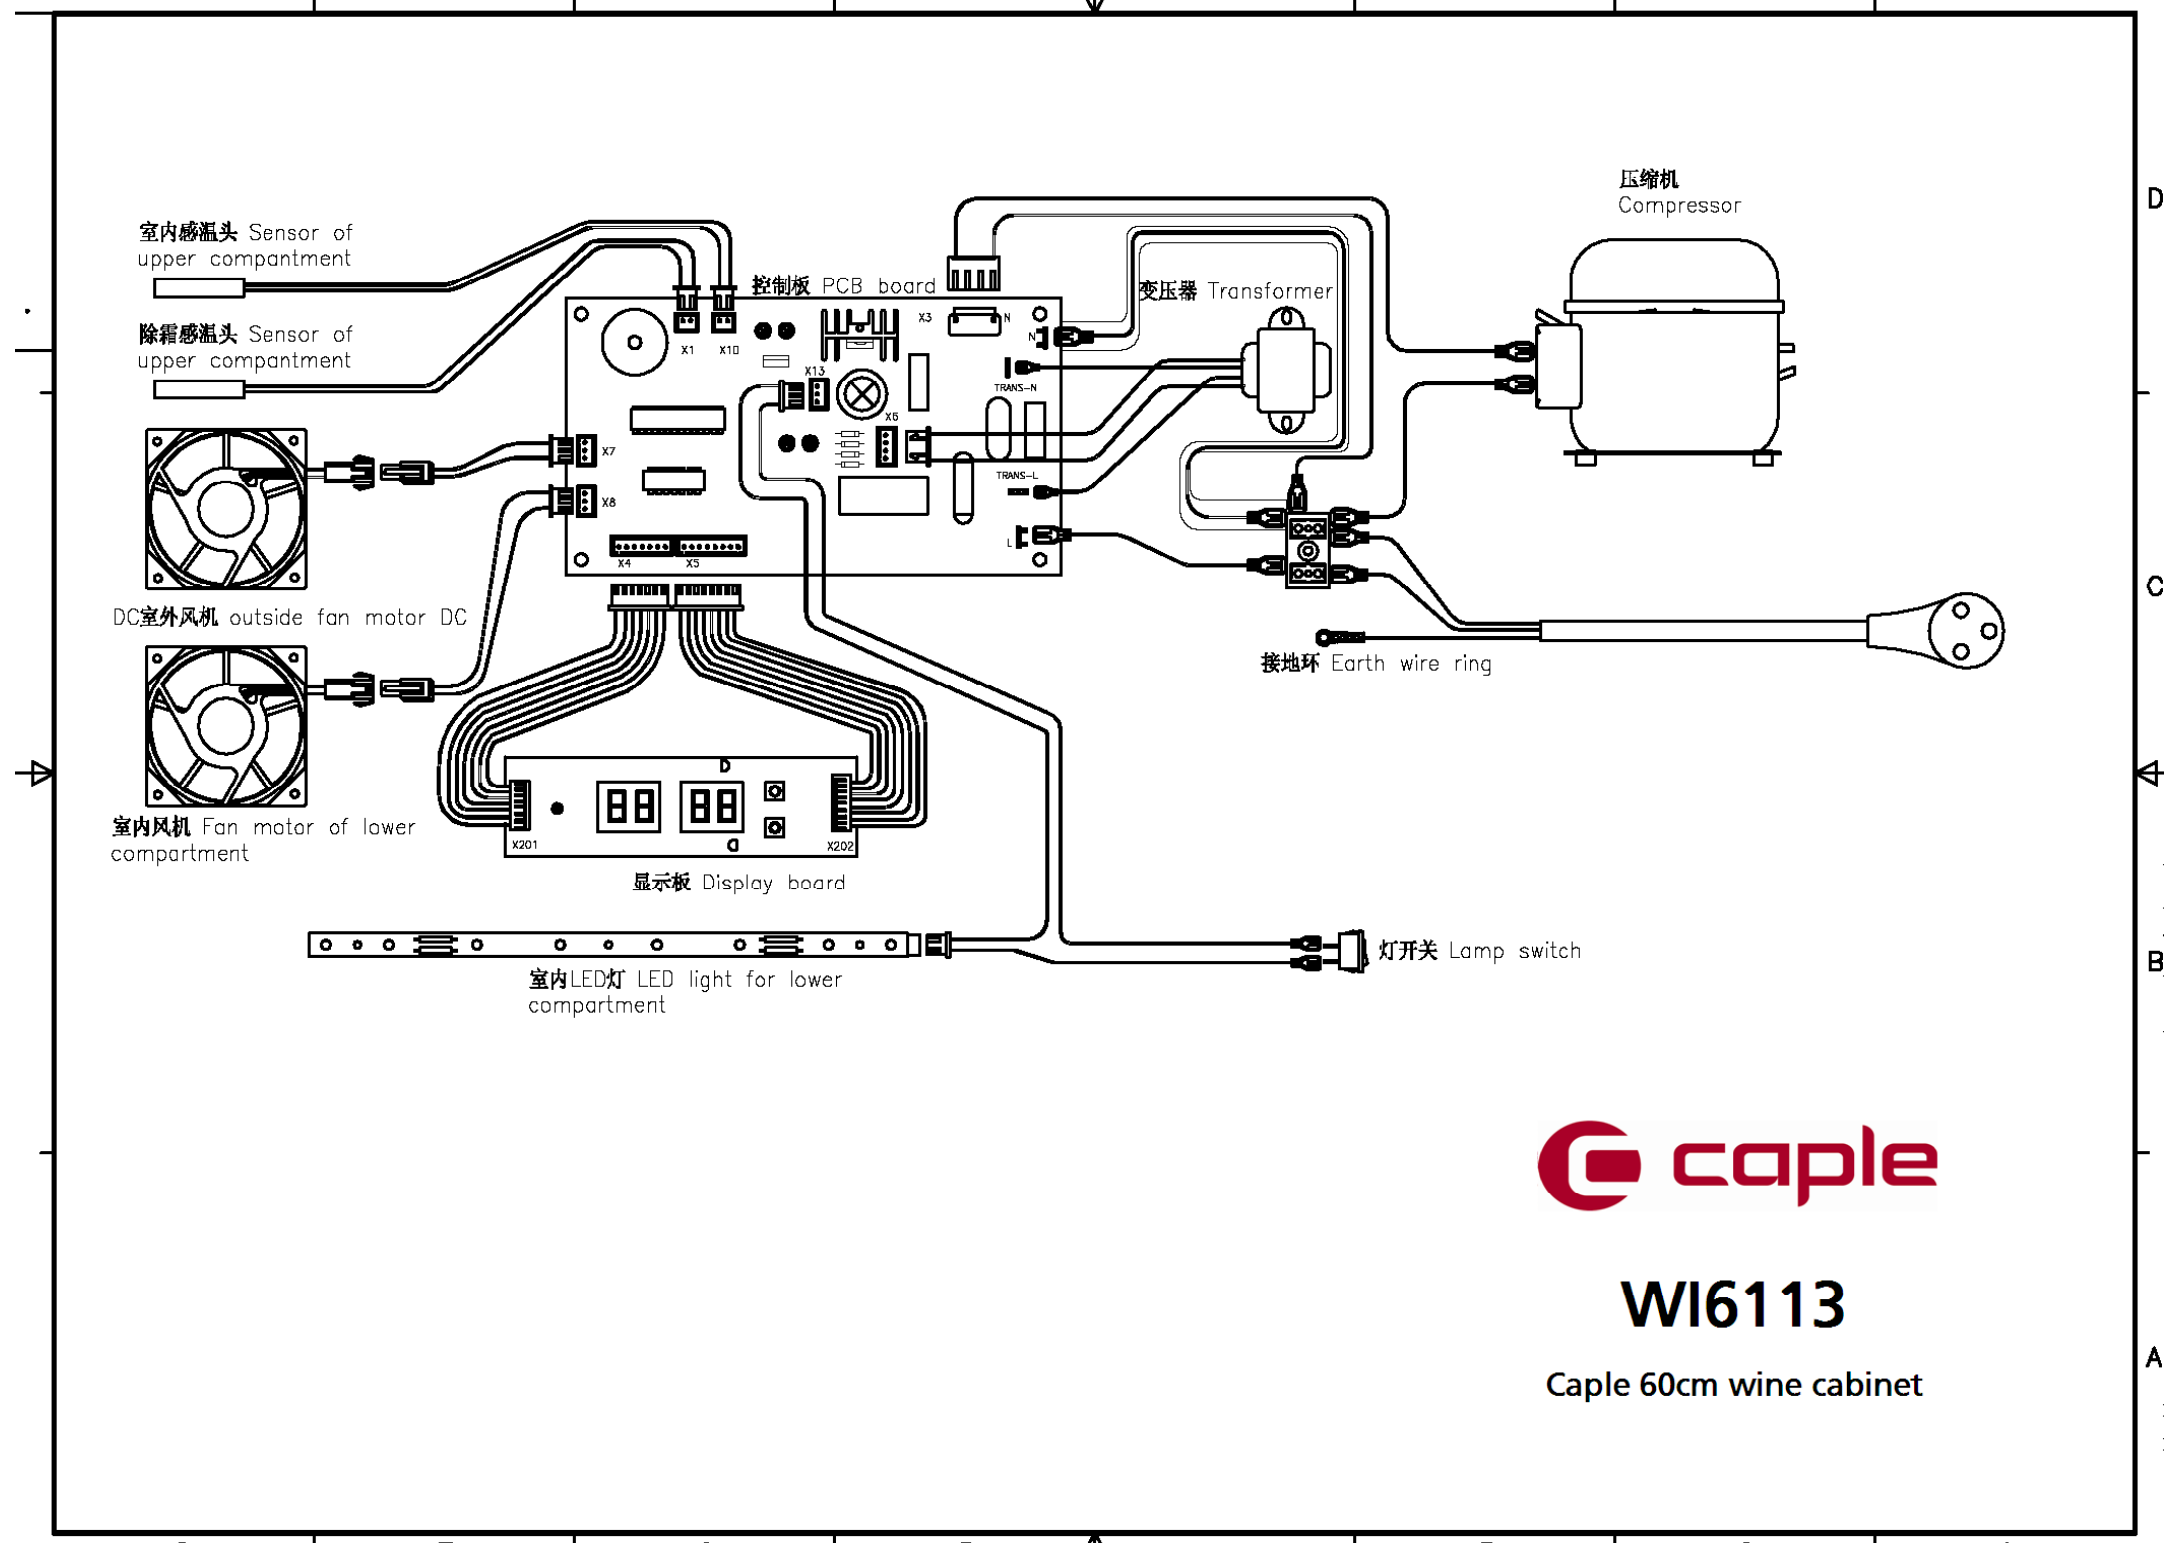

WI6113

**Caple 60cm wine cabinet
Sense style 1 door 1 zone**

TECHNICAL INFORMATION

WI6113

**Caple 60cm wine cabinet
Sense style 1 door 1 zone**

WI6113

Caple Sense 600mm Wine Cellar
Single Zone

8 7 6 5 4 4 3 2 1

D
C
B
A

WI6113 Caple Sense 60cm wine cabinet

Item	Part No.	Description	Qty	Remark
1	DG13-1	Water tank	1	
2	DG2-14	Power cord	1	
3	DG7-23	Condenser fan	1	RDL1225B 12V DC
4	DG19-3	Fan cover	1	For 1225
5	DG1-27	Compressor	1	
6	DG13-272	PCB board cover	1	
7	DG6-15	Transformer	1	
8	DG3-99-1	PCB board	1	
9	DG26-82	Cabinet	1	
10	DG13-268	Decorative nail	6	
11	DG13-7	Shelf support	12	
12	DG21-1	Wire clamp	2	
13	DG8-7-W	Senser	1	
14	DG14-154-R	Top hinge module	1	
15	DG12-1	Evaporator	1	
16	DG8-7-R	Senser	1	
17	DG18-64	foam	2	
18	DG7-3	Evaporator fan	1	RDL1225S 12V DC
19	DG19-1	Fan cover	1	For 1225
20	DG22-111	Air duct board	1	
21	DG3-17-W	LED light	1	
22	DG22-379	Electrical box	1	
23	DG20-166	Display panel	1	
24	DG13-1.2	Humid box	1	
25	DG15-140-1	Wooden shelves A16A	1	
26	DG23-116	Door	1	
27	DG14-116	Door Axis	1	
28	DG15-33-1	Wooden shelves G2	1	
29	DG15-140	Wooden shelves A16	4	
30	DG14-122-BR	Lower hinge module(Right)	1	
31	DG22-88	Support bracket of front legs	1	
32	DG12-15	Condenser	1	
33	DG13-6.11	Cabinet leg	4	
34	DG12-6.1	Air-circulating pipe	1	
35	DG22-80	Compressor bracket	1	
36	DG14-56	Bracket of fan (pair)	1	