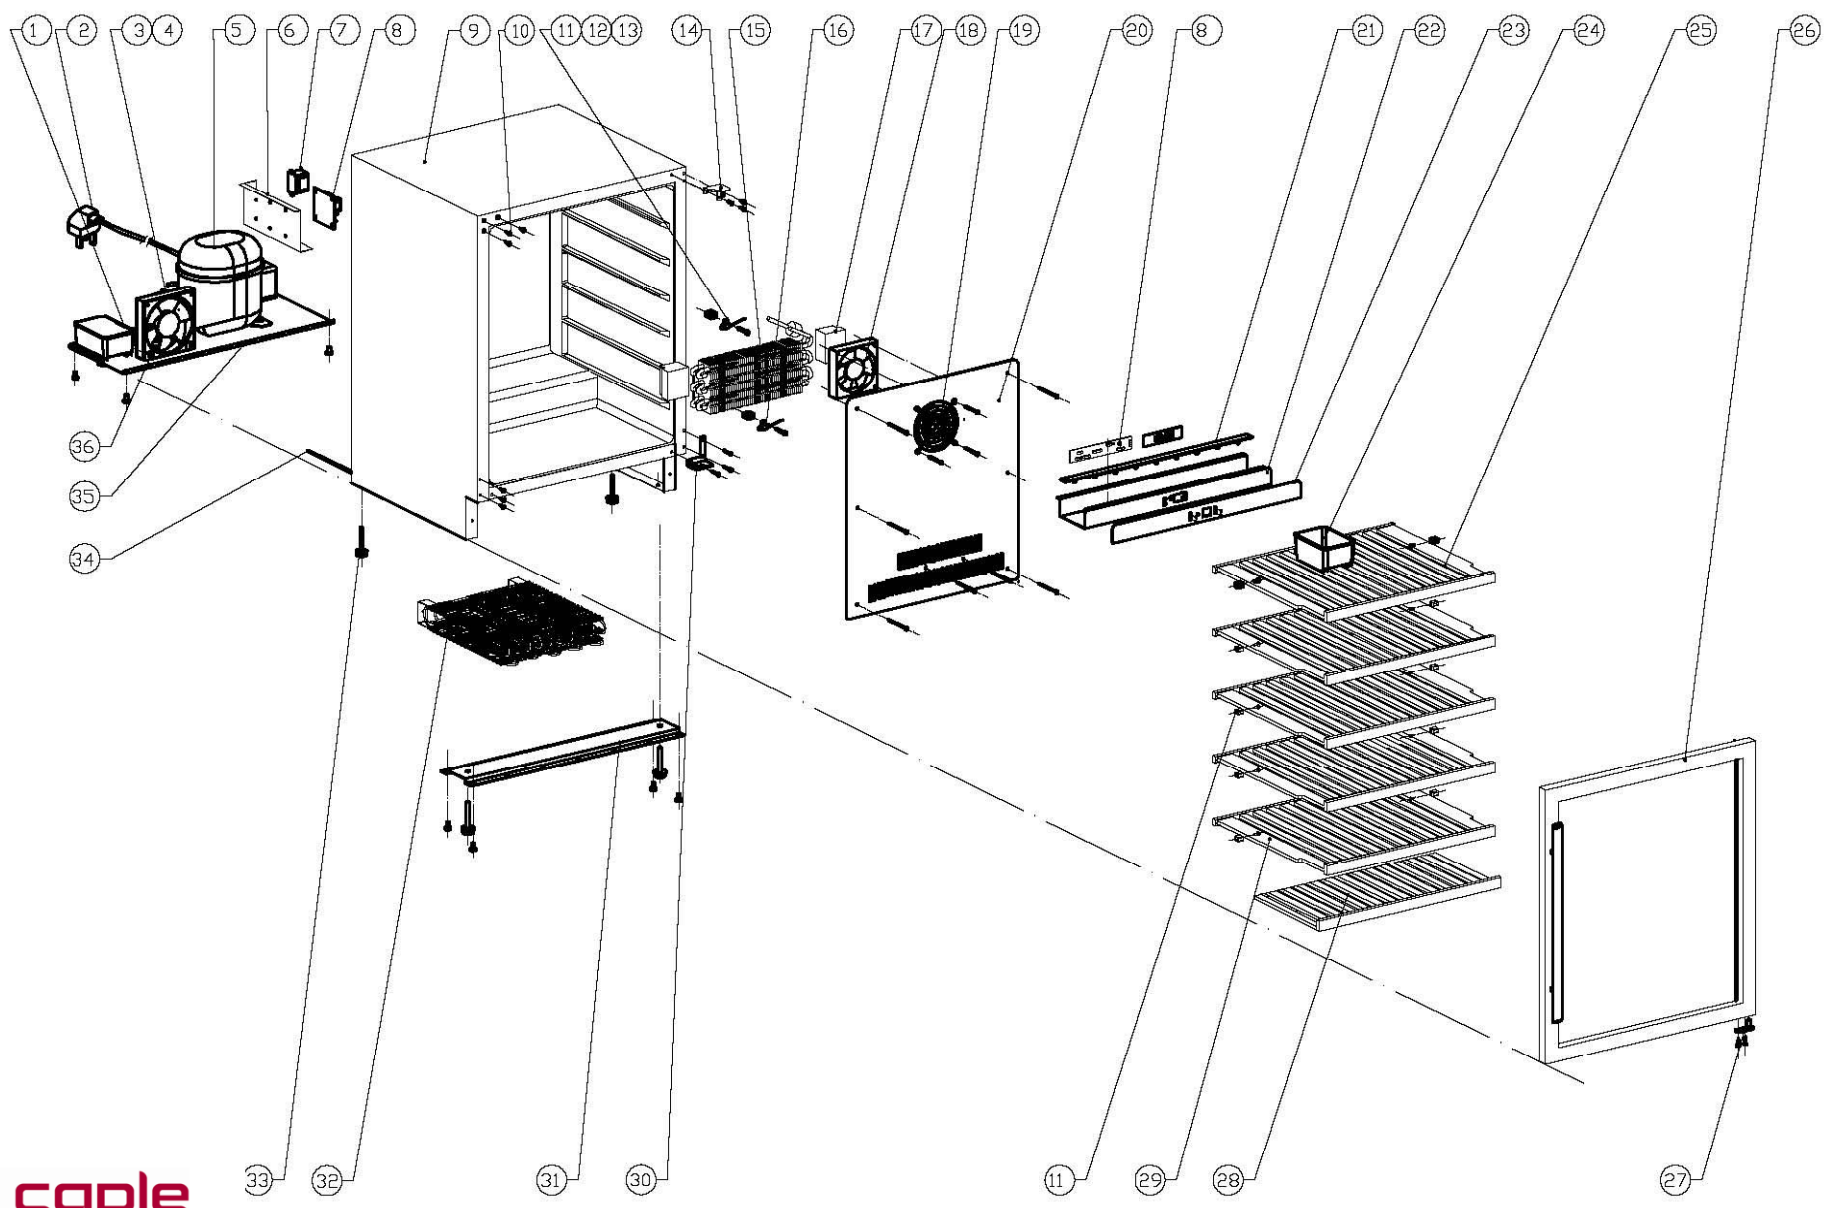

WI6113

**Caple 60cm wine cabinet
Sense style 1 door 1 zone**

TECHNICAL INFORMATION

WI6113

**Caple 60cm wine cabinet
Sense style 1 door 1 zone**

WI6113

Caple Sense 600mm Wine Cellar
Single Zone

8 7 6 5 4 4 3 2 1

D
C
B
A

WI6113 Caple Sense 60cm wine cabinet

Item	Part No.	Description	Qty	Remark
1	DG13-1	Water tank	1	
2	DG2-14	Power cord	1	
3	DG7-23	Condenser fan	1	RDL1225B 12V DC
4	DG19-3	Fan cover	1	For 1225
5	DG1-27	Compressor	1	
6	DG13-272	PCB board cover	1	
7	DG6-15	Transformer	1	
8	DG3-99-1	PCB board	1	
9	DG26-82	Cabinet	1	
10	DG13-268	Decorative nail	6	
11	DG13-7	Shelf support	12	
12	DG21-1	Wire clamp	2	
13	DG8-7-W	Senser	1	
14	DG14-154-R	Top hinge module	1	
15	DG12-1	Evaporator	1	
16	DG8-7-R	Senser	1	
17	DG18-64	foam	2	
18	DG7-3	Evaporator fan	1	RDL1225S 12V DC
19	DG19-1	Fan cover	1	For 1225
20	DG22-111	Air duct board	1	
21	DG3-17-W	LED light	1	
22	DG22-379	Electrical box	1	
23	DG20-166	Display panel	1	
24	DG13-1.2	Humid box	1	
25	DG15-140-1	Wooden shelves A16A	1	
26	DG23-116	Door	1	
27	DG14-116	Door Axis	1	
28	DG15-33-1	Wooden shelves G2	1	
29	DG15-140	Wooden shelves A16	4	
30	DG14-122-BR	Lower hinge module(Right)	1	
31	DG22-88	Support bracket of front legs	1	
32	DG12-15	Condenser	1	
33	DG13-6.11	Cabinet leg	4	
34	DG12-6.1	Air-circulating pipe	1	
35	DG22-80	Compressor bracket	1	
36	DG14-56	Bracket of fan (pair)	1	

WI6113

Capele 60cm wine cabinet