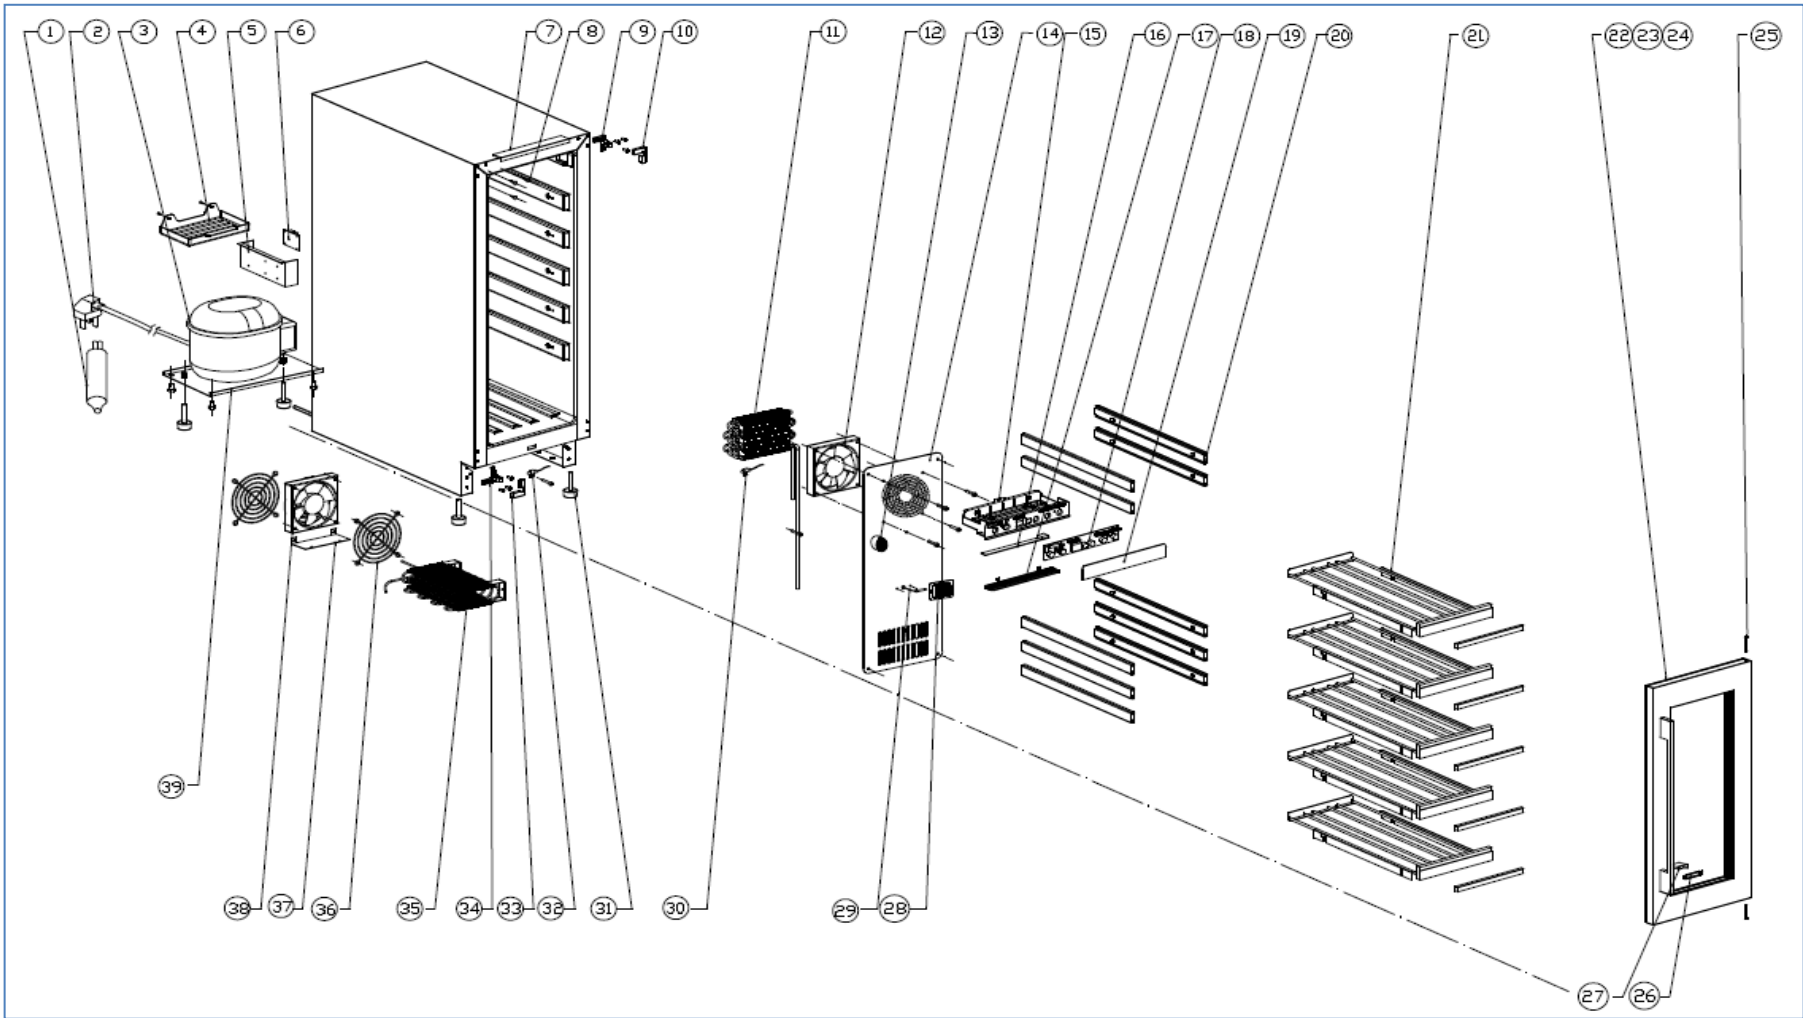

WI3155BG

Caple Sense 1 Zone Wine Cabinet Black Glass

Technical Manual

WI3155BG

Cable Sense 1 Zone Wine Cabinet Black Glass

WI3155BG

Caple Sense 1 Zone Wine Cabinet Black Glass

| Item | Part Number | Description           | Quantity |
|------|-------------|-----------------------|----------|
| 1    | DG11-45     | Dry filter            | 1        |
| 2    | DG2-14      | Power cord            | 1        |
| 3    | DG1-108     | Compressor            | 1        |
| 4    | DG13-199    | Water tank            | 1        |
| 5    | DG22-3334   | PCB installation box  | 1        |
| 6    | DG28-182    | PCB set               | 1        |
| 7    | DG13-3148   | Fixing bracket A      | 1        |
| 8    | DG13-8      | Decorative nail       | 9        |
| 9    | DG14-258    | Top hinge             | 1        |
| 10   | DG13-3250   | Top hinge cover       | 1        |
| 11   | DG12-44-403 | Evaporator            | 1        |
| 12   | DG7-59      | Evaporator fan        | 1        |
| 13   | DG13-3287   | Charcoal filter       | 1        |
| 14   | DG22-3582   | Air duct board        | 1        |
| 15   | DG13-3256   | Electrical box        | 1        |
| 16   | DG3-251     | LED light             | 1        |
| 17   | DG13-3257   | LED Light cover       | 1        |
| 18   | DG28-182    | PCB set               | 1        |
| 19   | DG20-510    | Display panel         | 1        |
| 20   | DG22-3596   | Track                 | 10       |
| 21   | DG15-329    | Wire shelf            | 5        |
|      | DG15-330    | Wooden edged          | 5        |
|      | DG15-331    | Stainless steel edged | 5        |
| 22   | DG23-499-1  | Door                  | 1        |
| 23   | M160-069    | Gasket                | 1        |
| 24   | DG22-3490-B | Handle                | 1        |
|      | FL-328      | Handle gasket         | 2        |
| 25   | DG22-3578   | Axis                  | 2        |
| 26   | DG22-3561   | Switch table          | 2        |
| 27   | DG9-18      | Switch                | 1        |
| 28   | DG13-198    | Sensor Cover          | 1        |
| 29   | DG8-8-W     | Sensor                | 1        |
| 30   | DG8-8-R     | Sensor                | 1        |
| 31   | DG13-3146   | Cabinet leg           | 4        |
| 32   | DG8-9       | Sensor                | 1        |
| 33   | DG13-3250-1 | Lower hinge cover     | 1        |
| 34   | DG14-258-1  | Lower hinge           | 1        |