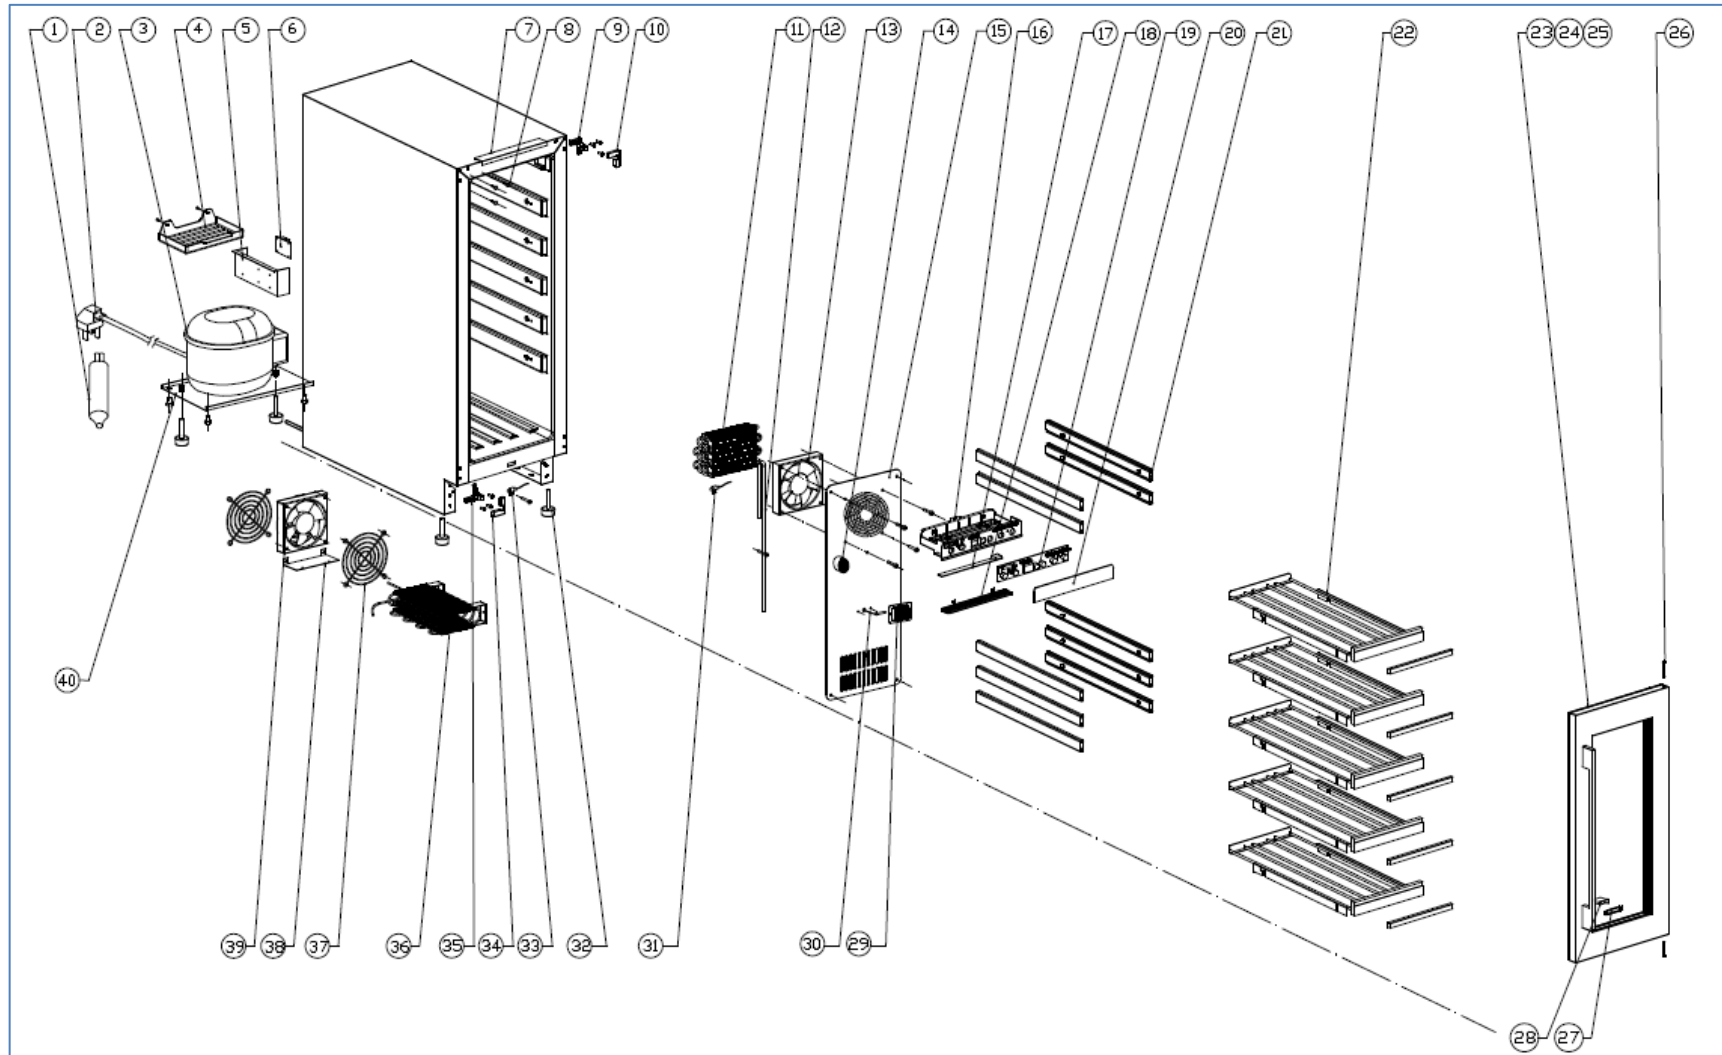

Caple WI3155

Caple 30cm 1 Zone Wine Cabinet – Premium Black Door

Technical manual

Caple WI3155

Caple 30cm 1 Zone Wine Cabinet – Premium Black Door

Caple WI3155

Caple 30cm 1 Zone Wine Cabinet – Premium Black Door

Item	Part Number	Description	Quantity
1	DG11-45	Dry filter	1
2	DG2-14	Power cord	1
3	DG1-108	Compressor	1
4	DG13-199	Water tank	1
5	DG22-3334	PCB installation box	1
6	DG28-182	Main PCB	1
7	DG13-3148	Fixing bracket A	1
8	DG13-8	Decorative nail	9
9	DG14-258	Top hinge	1
10	DG13-3250	Top hinge cover	1
11	DG12-44-6	Evaporator	1
12	DG12-205	Circumfluence pipe	1
13	DG7-59	Evaporator fan	1
14	DG13-3287	Charcoal filter	1
15	DG22-3582	Air duct board	1
16	DG13-3256	Electrical box	1
17	DG3-251	LED light	1
18	DG13-3257	LED Light cover	1
19	DG28-182	Display board	1
20	DG20-510	Display panel	1
21	DG22-3596	Track	10
22	DG15-329	Wire shelf	5
	DG15-330	Wooden edged	5
	DG15-331	Stainless steel edged	5
23	DG23-499	Door	1
24	M160-069	Gasket	1
25	DG22-3490	Handle	1
	FL-328	Handle gasket	2
26	DG22-3578	Axis	2
27	DG22-3561	Switch tableting	2
28	DG9-18	Switch	1
29	DG13-198	Sensor Cover	1
30	DG8-8-W	Sensor	1
31	DG8-8-R	Sensor	1
32	DG13-3146	Cabinet leg	4
33	DG8-9	Sensor	1
34	DG13-3250-1	Lower hinge cover	1
35	DG14-258-1	Lower hinge	1
36	DG12-3	Condenser	1
37	DG13-83	Fan cover	2