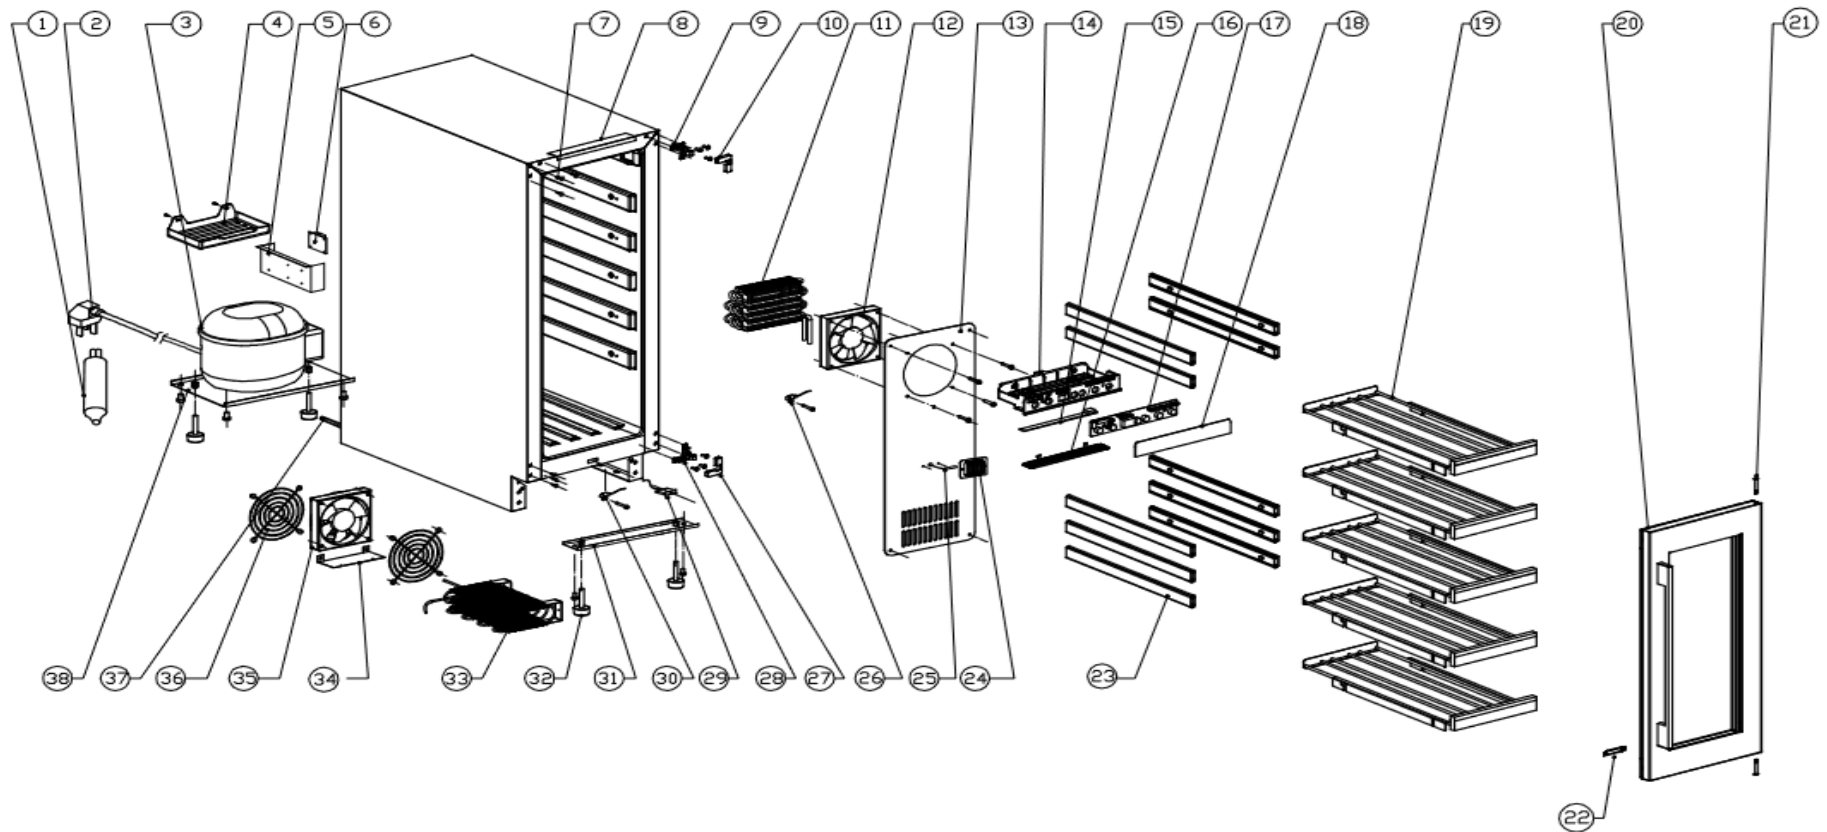

WI3150

Caple 30cm 1 Zone Wine Cabinet – Premium Stainless Steel

Technical Manual

WI3150

Caple 30cm 1 Zone Wine Cabinet – Premium Stainless Steel

WI3150

Caple 30cm 1 Zone Wine Cabinet – Premium Stainless Steel

Item	Part Number	Description	Quantity
1	DG11-45	Dry filter	1
2	DG2-14	Power cord	1
3	DG1-108	Compressor	1
4	DG13-199	Water tank	1
5	DG22-3334	PCB board installation box	1
6	DG28-182	PCB board	1
7	DG13-8	Decorative nail	9
8	DG13-3148	Fixing bracket A	1
9	DG14-258	Top hinge	1
10	DG13-3250	Top hinge cover	1
11	DG12-44-6	Evaporator	1
12	DG7-48	Evaporator fan	1
13	DG22-3582	Air duct board	1
14	DG13-3256	Electrical box	1
15	DG3-234	LED light	1
16	DG13-3257	LED Light cover	1
17	DG28-182	Display board	1
18	DG20-510	Control panel	1
19	DG15-329	Wire shelf	5
	DG15-330	Wooden edged	5
	DG15-331	Stainless steel edged	5
20	DG23-405	Door	1
	M160-069	Gasket	1
	DG22-3490	Handle	1
21	DG22-3578	Axis	2
22	DG22-3561	Switch	1
23	DG22-3596	Track	10
24	DG13-198	Sensor Cover	1
25	DG8-8-W	Sensor	1
26	DG8-8-R	Sensor	1
27	DG13-3250-1	Lower hinge cover	1
28	DG14-258-1	Lower hinge	1
29	DG9-18	Switch	1

WI3150

Caple 30cm 1 Zone Wine Cabinet – Premium Stainless Steel

Item	Part Number	Description	Quantity
30	DG8-9	Sensor	1
31	DG22-3201	Support bracket of front leg	1
32	DG13-3146	Cabinet leg	4
33	DG12-3	Condenser	1
34	DG22-3223	Fan bracket	1
35	DG7-33-BH	Condenser fan	1
36	DG13-83	Fan cover	2
37	DG12-58	Circumfluence pipe	1
38	DG22-39	Compressor bracket	1
Spare part	DG22-3022	Bottom grill	1
	DG22-3301-1	Bottom grill	1
	DG22-3303	Grill support	2
	DG13-3154	Slider	2
	DG13-3151	Fixing bracket B	1