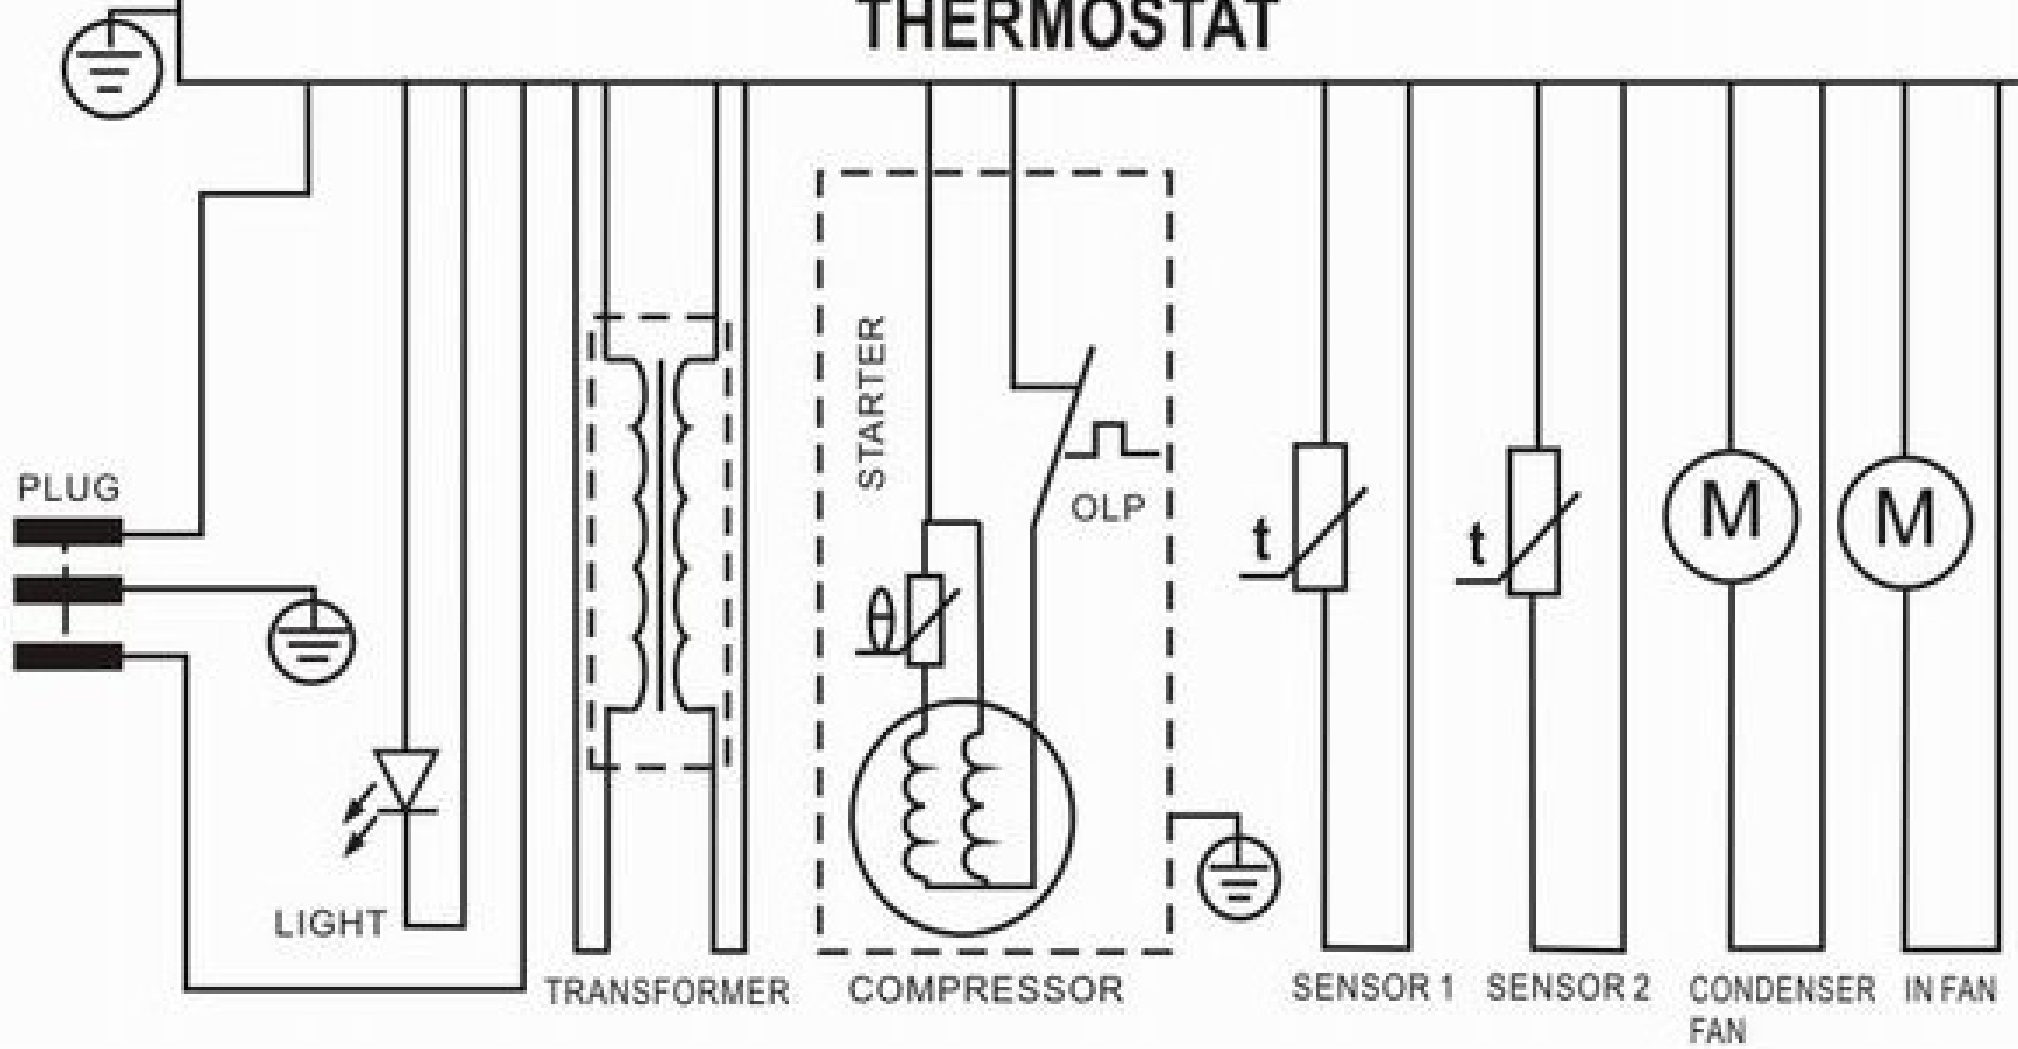

THERMOSTAT