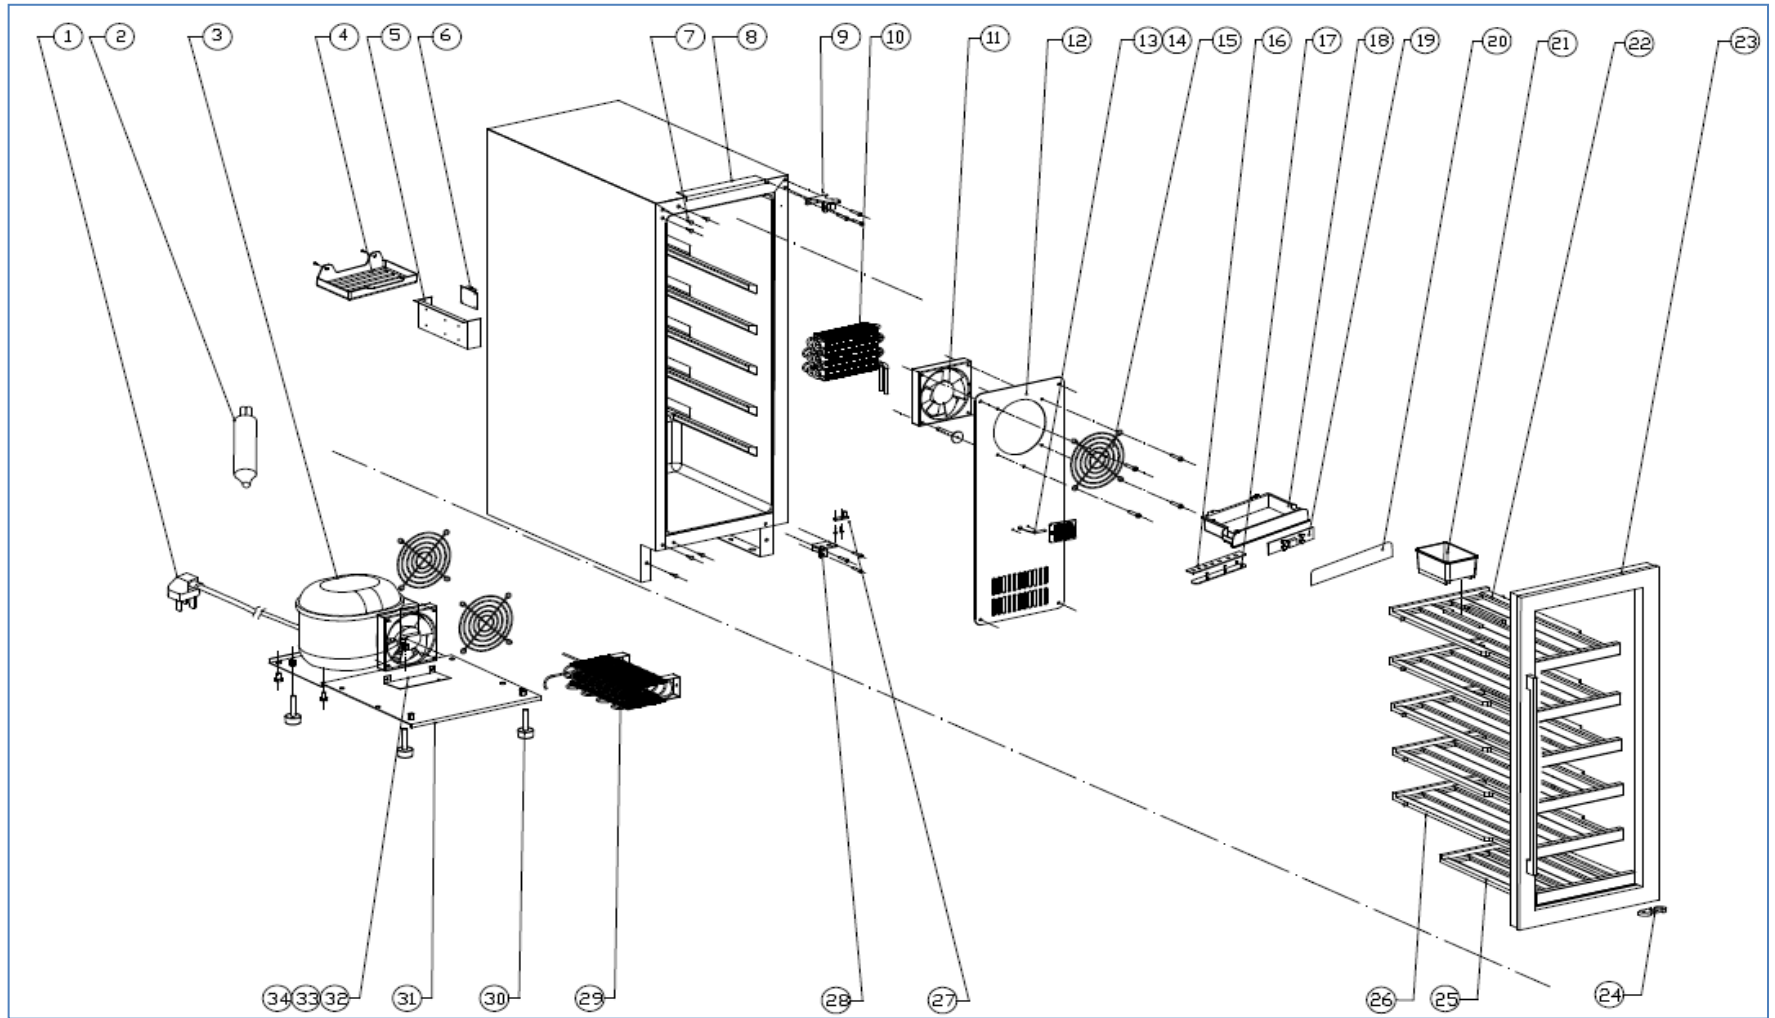

WI3126BG

Caple Sense 1 Zone Wine Cabinet Black Glass

Technical Manual

WI3126BG

Cable Sense 1 Zone Wine Cabinet Black Glass

WI3126BG

Caple Sense 1 Zone Wine Cabinet Black Glass

Item	Part Number	Description	Quantity
1	DG2-14	Power cord	1
2	DG11-45	Dry filter	1
3	DG1-108	Compressor	1
4	DG13-199	Water tank	1
5	DG22-3334	Electrical box	1
6	DG28-181	PCB set	1
7	DG13-8	Decorative nail	3
8	DG13-3148	Fixing bracket A	1
9	DG14-190-BR	Top right hinge	1
10	DG12-44-304	Evaporator	1
11	DG7-48	Evaporator fan	1
12	DG22-209	Air duct board	1
13	DG8-8-W	Sensor	1
14	DG13-198	Sensor Cover	1
15	DG19-6	Fan cover	1
16	DG3-251	LED light	1
17	DG13-3257	LED light cover	1
18	DG13-3381	Electrical box	1
19	DG28-181	PCB set	1
20	DG20-487	Display panel	1
21	DG13-1.2	Water tank	1
22	DG15-26-5	Wooden Shelf	1
23	DG23-470-9	Door	1
	DG22-3490-B	Handle	1
	M160-049	Gasket	1
24	DG22-3073	Axis limited block	1
25	DG15-27-3	Wooden Shelf	1
26	DG15-26-4	Wooden Shelf	4
27	DG22-3057-B	Axis	1
28	DG14-212-BR	Lower right hinge	1
29	DG12-3	Condenser	1
30	DG13-3146	Cabinet leg	4
31	DG22-3932	Compressor bracket	1
32	DG22-3223	Fan bracket	1
33	DG7-59	Condenser fan	1
34	DG13-83	Fan cover	2
35	DG22-3022-3	Bottom grille	1