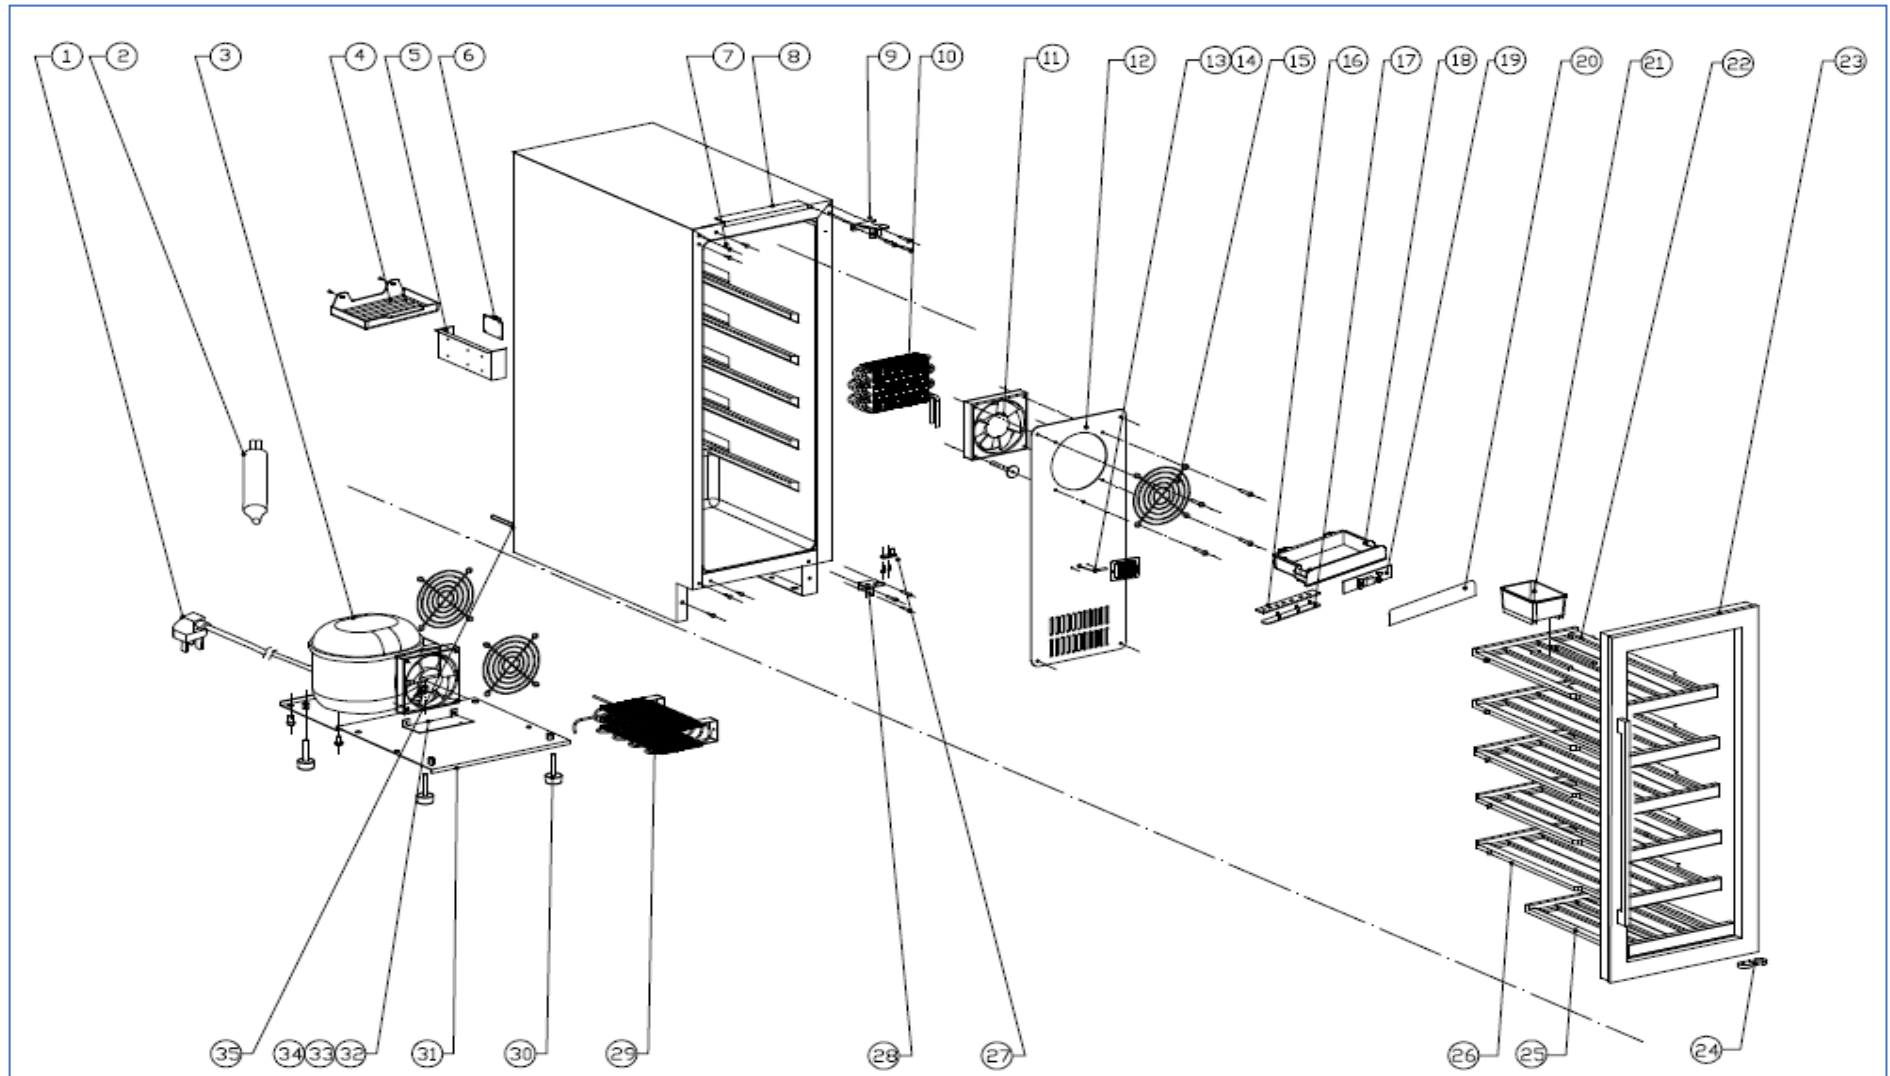

WI3126

Caple 30cm 1 Zone Wine Cabinet Sense

Technical Manual

WI3126

Caple 30cm 1 Zone Wine Cabinet Sense

WI3126

Caple 30cm 1 Zone Wine Cabinet Sense

Item	Part Number	Description	Quantity
1	DG2-14	Power cord	1
2	DG11-45	Dry filter	1
3	DG1-108	Compressor	1
4	DG13-199	Water tank	1
5	DG22-3334	Electrical box	1
6	DG28-181	PCB board	1
7	DG13-8	Decorative nail	3
8	DG13-3148	Fixing bracket A	1
9	DG14-190-BR	Top right hinge	1
10	DG12-44-5	Evaporator	1
11	DG7-48	Evaporator fan	1
12	DG22-209	Air duct board	1
13	DG8-8-W	Sensor	1
14	DG13-198	Sensor Cover	1
15	DG19-6	Fan cover	1
16	DG3-251	LED light	1
17	DG13-3257	LED light cover	1
18	DG13-3381	Electrical box	1
19	DG28-181	Display board	1
20	DG20-487	Display panel	1
21	DG13-1.2	Water tank	1
22	DG15-26-5	Wooden Shelf	1
23	DG23-470-1	Door	1
	DG22-3490-3	Handle	1
	M160-049	Gasket	1
24	DG22-3073	Axis	1
25	DG15-27-3	Wooden Shelf	1
26	DG15-26-4	Wooden Shelf	4
27	DG22-3057-B	Axis	1
28	DG14-212-BR	Lower right hinge	1
29	DG12-3	Condenser	1
30	DG13-3146	Cabinet leg	4
31	DG22-3932	Compressor bracket	1
32	DG22-3223	Fan bracket	1
33	DG7-33-BH	Condenser fan	1
34	DG13-83	Fan cover	2
35	DG12-58	Circumfluence pipe	1