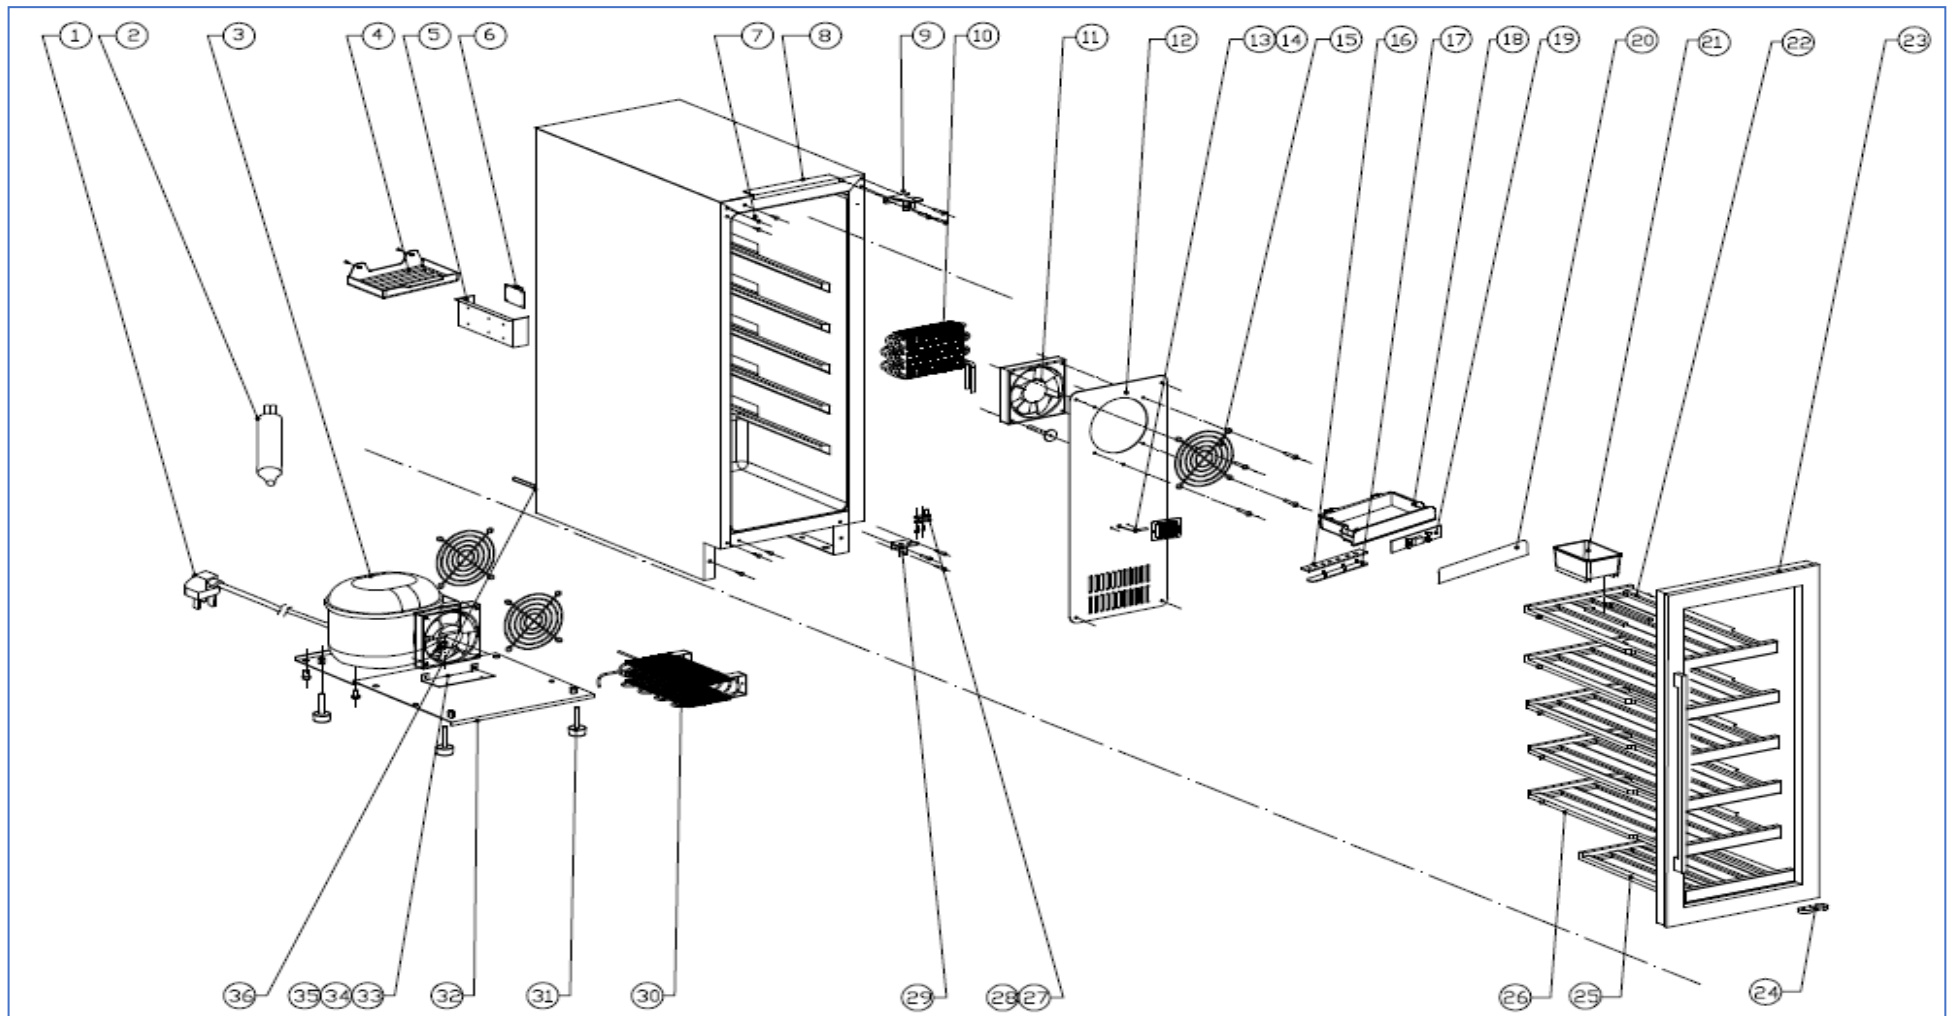

WI3125GM

Caple 30cm 1 Zone Wine Cabinet Gunmetal

Technical Manual

WI3125GM

Caple 30cm 1 Zone Wine Cabinet Gunmetal

WI3125GM

Caple 30cm 1 Zone Wine Cabinet Gunmetal

Item	Part Number	Description	Quantity
1	DG2-14	Power cord	1
2	DG11-45	Dry filter	1
3	DG1-108	Compressor	1
4	DG13-199	Water tank	1
5	DG22-3334	Electrical box	1
6	DG28-181	PCB board	1
7	DG13-8	Decorative nail	3
8	DG13-3148	Fixing bracket A	1
9	DG14-223-SR	Top right hinge	1
10	DG12-44-5	Evaporator	1
11	DG7-48	Evaporator fan	1
12	DG22-209	Air duct board	1
13	DG8-8-W	Sensor	1
14	DG13-198	Sensor Cover	1
15	DG19-6	Fan cover	1
16	DG3-251	LED light	1
17	DG13-3257	LED light cover	1
18	DG13-3381	Electrical box	1
19	DG28-181	Display board	1
20	DG20-487	Display panel	1
21	DG13-1.2	Water tank	1
22	DG15-26-5	Wooden Shelf	1
23	DG23-375-1	Door	1
	M160-049	Gasket	1
	DG22-3490-B	Handle	1
24	DG22-3073	Axis	1
25	DG15-27-3	Wooden Shelf	1
26	DG15-26-4	Wooden Shelf	4
27	DG22-3057	Axis	1
28	DG13-3155	Door axis spacer	1
29	DG14-212-SR	Lower right hinge	1
30	DG12-3	Condenser	1
31	DG13-3146	Cabinet leg	4
32	DG22-3932	Compressor bracket	1
33	DG22-3223	Fan bracket	1
34	DG7-33-BH	Condenser fan	1
35	DG13-83	Fan cover	2
36	DG12-58	Circumfluence pipe	1