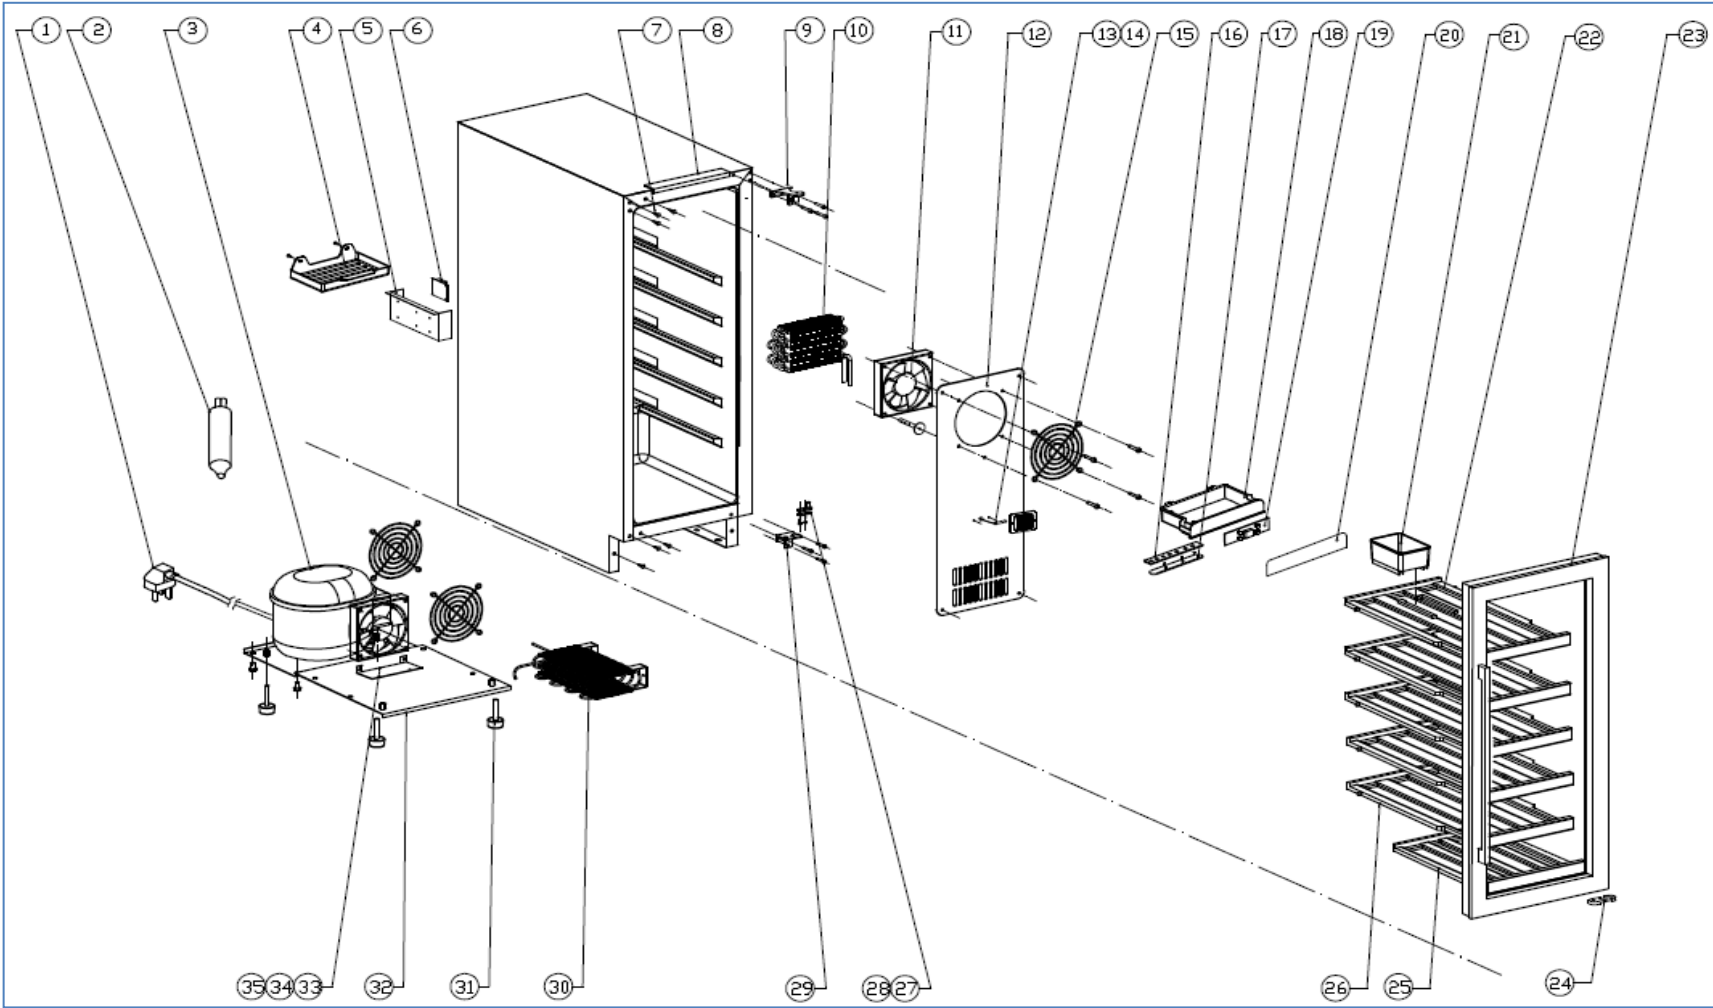

WI3125BS

Caple 30cm 1 Zone Wine Cabinet Black Steel

Technical Manual

WI3125BS

Caple 30cm 1 Zone Wine Cabinet Black Steel

WI3125BS

Caple 30cm 1 Zone Wine Cabinet Black Steel

Item	Part Number	Description	Quantity
1	DG2-14	Power cord	1
2	DG11-45	Dry filter	1
3	DG1-108	Compressor	1
4	DG13-199	Water tank	1
5	DG22-3334	Electrical box	1
6	DG28-181	Main board	1
7	DG13-8	Decorative nail	3
8	DG13-3148	Fixing bracket A	1
9	DG14-190-BR	Top right hinge	1
10	DG12-44-304	Evaporator	1
11	DG7-61	Evaporator fan	1
12	DG22-209-2	Air duct board	1
13	DG8-8-W	Sensor	1
14	DG13-198	Sensor Cover	1
15	DG19-6	Fan cover	1
16	DG3-251	LED light	1
17	DG13-3257	LED light cover	1
18	DG13-3381	Electrical box	1
19	DG28-181	Display board	1
20	DG20-487	Display panel	1
21	DG13-1.2	Water tank	1
22	DG15-26-5	Wooden Shelf	1
23	DG23-505	Door	1
	M160-049	Gasket	1
	DG22-3490-B	Handle	1
24	DG22-3073-1	Limited block	1
25	DG15-27-3	Wooden Shelf	1
26	DG15-26-4	Wooden Shelf	4
27	DG22-3057	Axis	1
28	DG13-3155	Door axis spacer	1
29	DG14-212-BR	Lower right hinge	1
30	DG12-3	Condenser	1
31	DG13-3146	Cabinet leg	4
32	DG22-3932	Compressor bracket	1
33	DG22-3223	Fan bracket	1
34	DG7-59	Condenser fan	1
35	DG13-83	Fan cover	2
Spare part	DG22-3022-3	Sense grilles	1
	DG22-3301-3	Classic grilles	1
	DG22-3303-1	Grilles bracket	2