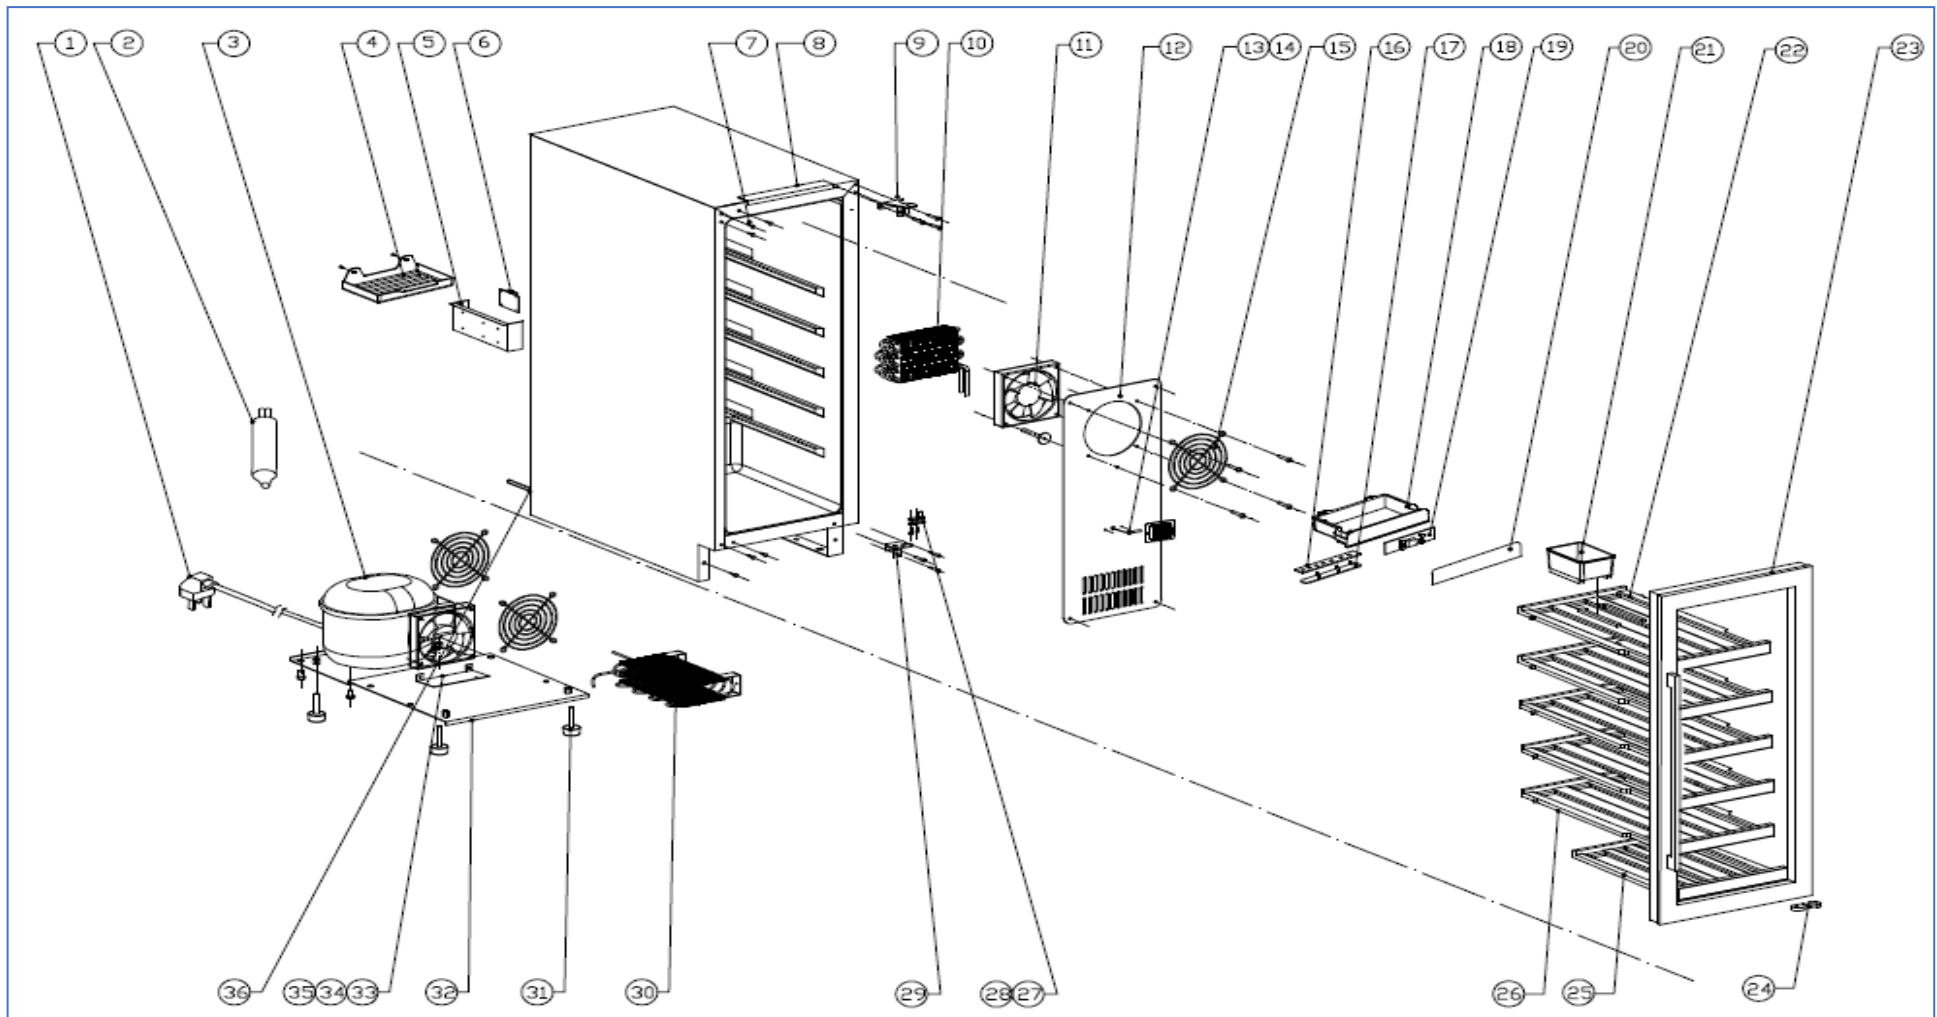

WI3125

Caple 30cm 1 Zone Wine Cabinet Classic

Technical Manual

WI3125

Caple 30cm 1 Zone Wine Cabinet Classic

WI3125

Caple 30cm 1 Zone Wine Cabinet Classic

| Item | Part Number | Description | Quantity |
|------|-------------|--------------------|----------|
| 1 | DG2-14 | Power cord | 1 |
| 2 | DG11-45 | Dry filter | 1 |
| 3 | DG1-108 | Compressor | 1 |
| 4 | DG13-199 | Water tank | 1 |
| 5 | DG22-3334 | Electrical box | 1 |
| 6 | DG28-181 | PCB board set | 1 |
| 7 | DG13-8 | Decorative nail | 3 |
| 8 | DG13-3148 | Fixing bracket A | 1 |
| 9 | DG14-223-SR | Top right hinge | 1 |
| 10 | DG12-44-5 | Evaporator | 1 |
| 11 | DG7-48 | Evaporator fan | 1 |
| 12 | DG22-209 | Air duct board | 1 |
| 13 | DG8-8-W | Sensor | 1 |
| 14 | DG13-198 | Sensor Cover | 1 |
| 15 | DG19-6 | Fan cover | 1 |
| 16 | DG3-251 | LED light | 1 |
| 17 | DG13-3257 | LED light cover | 1 |
| 18 | DG13-3381 | Electrical box | 1 |
| 19 | DG28-181 | Display board set | 1 |
| 20 | DG20-487 | Display panel | 1 |
| 21 | DG13-1.2 | Water tank | 1 |
| 22 | DG15-26-5 | Wooden Shelf | 1 |
| 23 | DG23-375 | Door | 1 |
| | M160-049 | Gasket | 1 |
| | DG22-3490 | Handle | 1 |
| 24 | DG22-3073 | Axis | 1 |
| 25 | DG15-27-3 | Wooden Shelf | 1 |
| 26 | DG15-26-4 | Wooden Shelf | 4 |
| 27 | DG22-3057 | Axis | 1 |
| 28 | DG13-3155 | Door axis spacer | 1 |
| 29 | DG14-212-SR | Lower right hinge | 1 |
| 30 | DG12-3 | Condenser | 1 |
| 31 | DG13-3146 | Cabinet leg | 4 |
| 32 | DG22-3932 | Compressor bracket | 1 |
| 33 | DG22-3223 | Fan bracket | 1 |
| 34 | DG7-33-BH | Condenser fan | 1 |
| 35 | DG13-83 | Fan cover | 2 |
| 36 | DG12-58 | Circumfluence pipe | 1 |