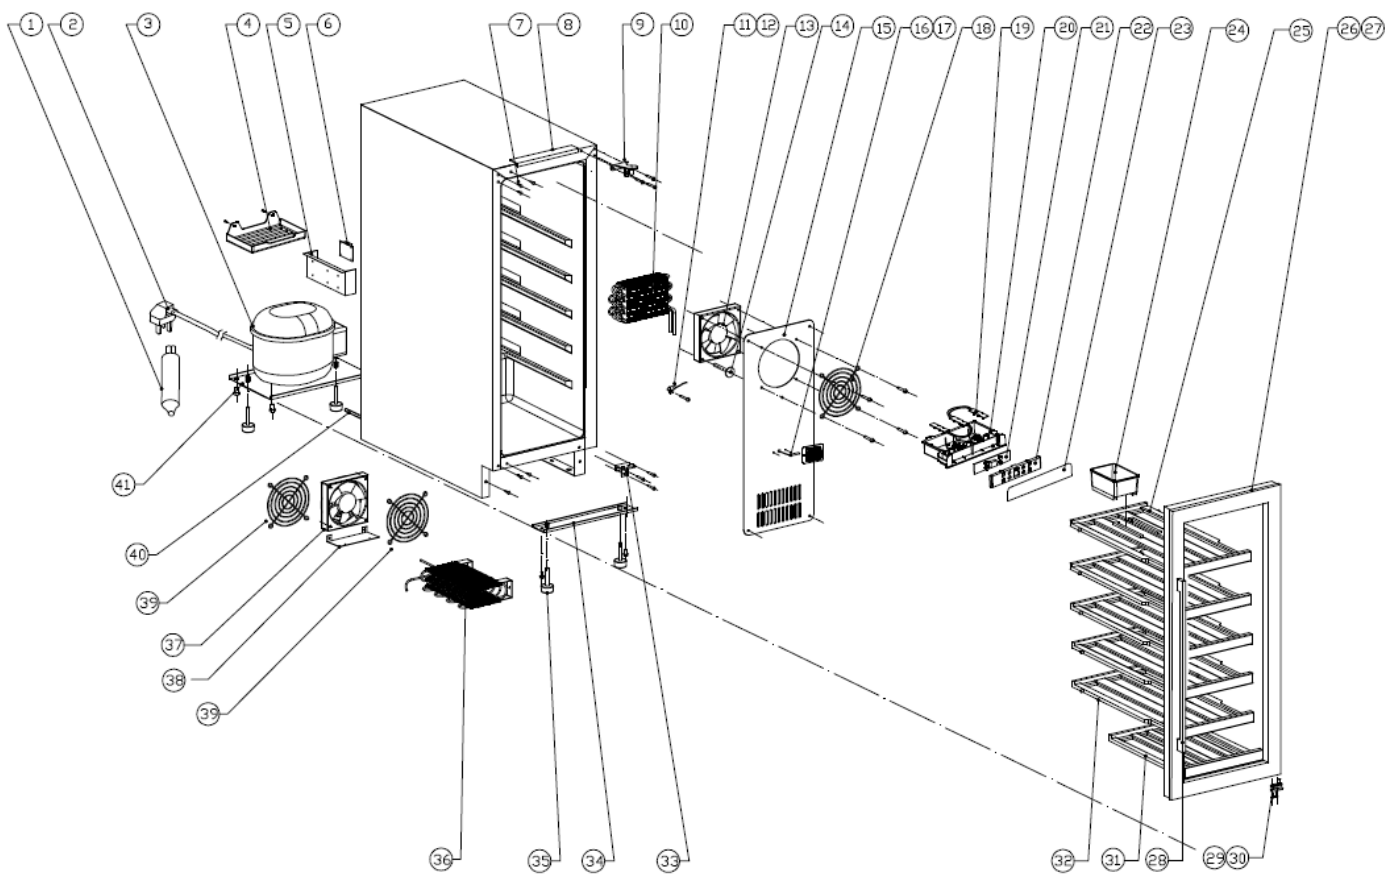

WI3124WH

Caple Sense 30cm Single Zone Wine Cabinet White

Technical Manual

WI3124WH

Caple Sense 30cm Single Zone Wine Cabinet White

WI3124WH

Caple Sense 30cm Single Zone Wine Cabinet White

Item	Part Number	Description	Quantity
1	DG11-45	Dry filter	1
2	DG2-14	Power cord	1
3	DG1-72	Compressor	1
4	DG13-199	Water tank	1
5	DG13-272-1	Electrical box	1
6	DG3-310-1	PCB board	1
7	DG13-268	Decorative nail	3
8	DG13-3148	Fixing bracket A	1
9	DG14-190-SR	Top right hinge	1
10	DG12-44-2	Evaporator	1
11	DG20-1	Clip	1
12	DG8-25-R	Sensor	1
13	DG7-48	Evaporator fan	1
14	DG13-158	Support pole	1
15	DG22-209	Air duct board	1
16	DG13-198	Sensor cover	1
17	DG8-30	Sensor	2
18	DG19-6	Fan cover	1
19	DG3-12-W	LED light	1
20	DG13-3239	Electrical box	1
21	DG3-005-2	Display board	1
22	DG13-3058	Display panel support	1
23	DG20-487	Control panel	1
24	DG13-1.2	Water tank	1
25	DG15-26-5	Wooden Shelf	1
26	DG23-242-6	Door	1
27	M160-062	Gasket	1
28	DG22-3490	Handle	1
29	DG22-3057	Axis	1
30	DG13-3155	Door axis spacer	1
31	DG15-27-3	Wooden Shelf	1
32	DG15-26-4	Wooden Shelf	4
33	DG14-212-SR	Lower right hinge	1
34	DG22-3201	Support bracket of front leg	1
35	DG13-3146	Cabinet leg	4

WI3124WH

Caple Sense 30cm Single Zone Wine Cabinet White

Item	Part Number	Description	Quantity
36	DG12-3	Condenser	1
37	DG7-33-BH	Condenser fan	1
38	DG22-3223	Fan bracket	1
39	DG13-83	Fan cover	2
40	DG12-58	Circumfluence pipe	1
41	DG22-39	Compressor bracket	1
Spare part	DG14-190-SL	Top left hinge	1
	DG14-212-SL	Lower left hinge	1
	DG22-3022	Bottom grill	1
	DG13-3154	Slider	2
	DG13-3151	Fixing bracket B	1