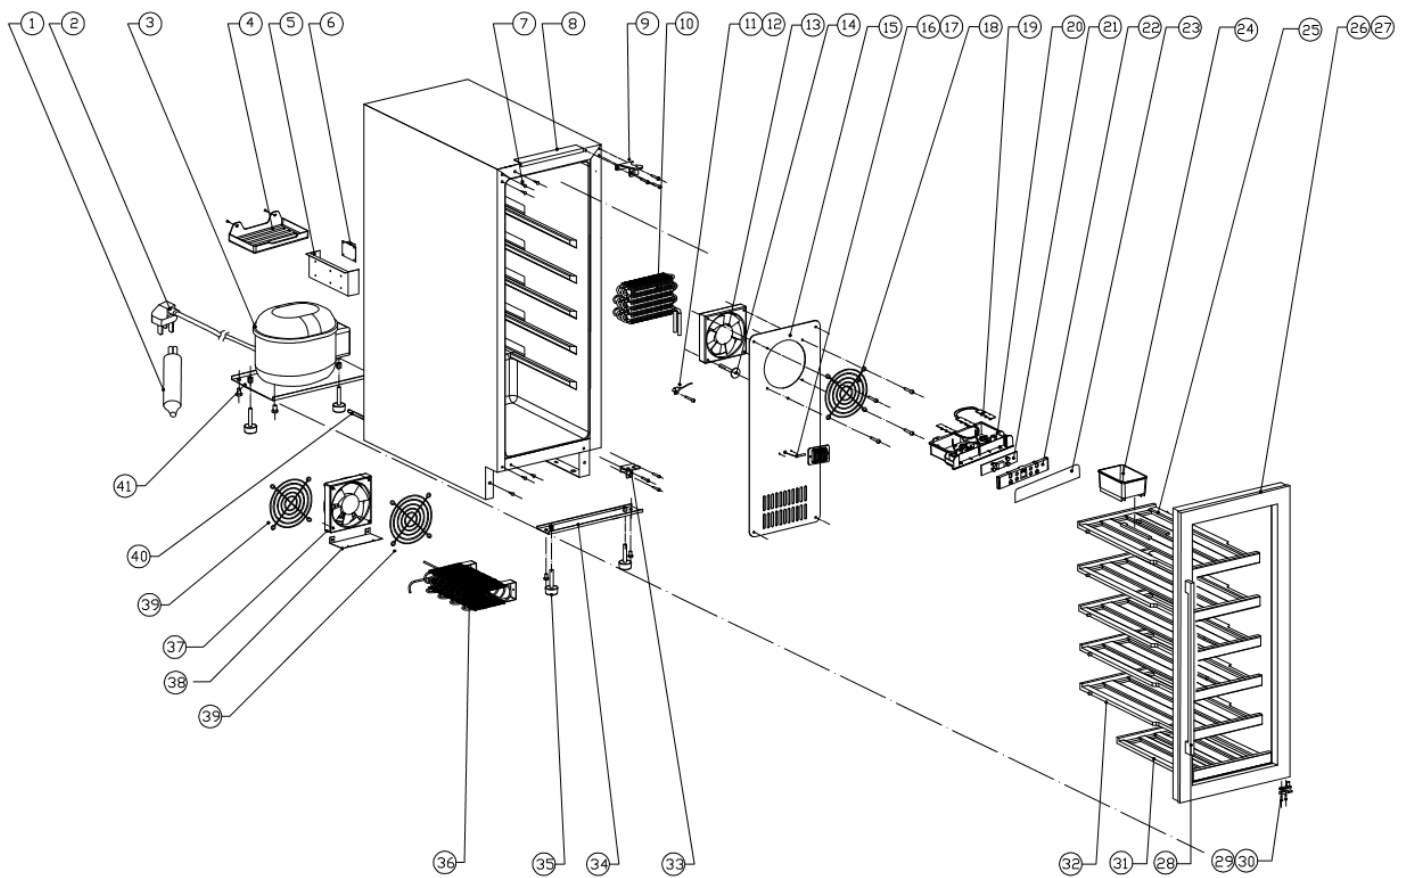

WI3124

Caple Sense 30cm Wine Cabinet

Technical Manual

WI3124

Caple Sense 30cm Wine Cabinet

WI3124

Caple Sense 30cm Wine Cabinet

Item	Part Number	Description
1	DG11-45	Dry filter
2	DG2-14	Power cord
3	DG1-72	Compressor
4	DG13-199	Water tank
5	DG13-272-1	Electrical box
6	DG3-310-1	PCB board
7	DG13-268	Decorative nail
8	DG13-3148	Fixing bracket A
9	DG14-223-SR	Top right hinge
10	DG12-44-2	Evaporator
11	DG20-1	Clip
12	DG8-25-R	Sensor
13	DG7-48	Evaporator fan
14	DG13-158	Support pole
15	DG22-209	Air duct board
16	DG13-198	Sensor Cover
17	DG8-30	Sensor
18	DG19-6	Fan cover
19	DG3-12-W	LED light
20	DG13-3239	Electrical box
21	DG3-005-2	Display board
22	DG13-3058	Display panel support
23	DG20-487	Control panel
24	DG13-1.2	Water tank
25	DG15-26-5	Wooden Shelf
26	DG23-376	Door
27	M160-049	Gasket
28	DG22-3490	Handle
29	DG22-3057	Axis
30	DG13-3155	Door axis spacer
31	DG15-27-3	Wooden Shelf
32	DG15-26-4	Wooden Shelf
33	DG14-212-SR	Lower right hinge
34	DG22-3201	Support bracket of front leg

WI3124

Caple Sense 30cm Wine Cabinet

Item	Part Number	Description
35	DG13-3146	Cabinet leg
36	DG12-3	Condenser
37	DG7-33-BH	Condenser fan
38	DG22-3223	Fan bracket
39	DG13-83	Fan cover
40	DG12-58	Circumfluence pipe
41	DG22-39	Compressor bracket
Spare part	DG14-223-SL	Top left hinge
	DG14-212-SL	Lower left hinge
	DG22-3022	Bottom grill
	DG13-3154	Slider
	DG13-3151	Fixing bracket B