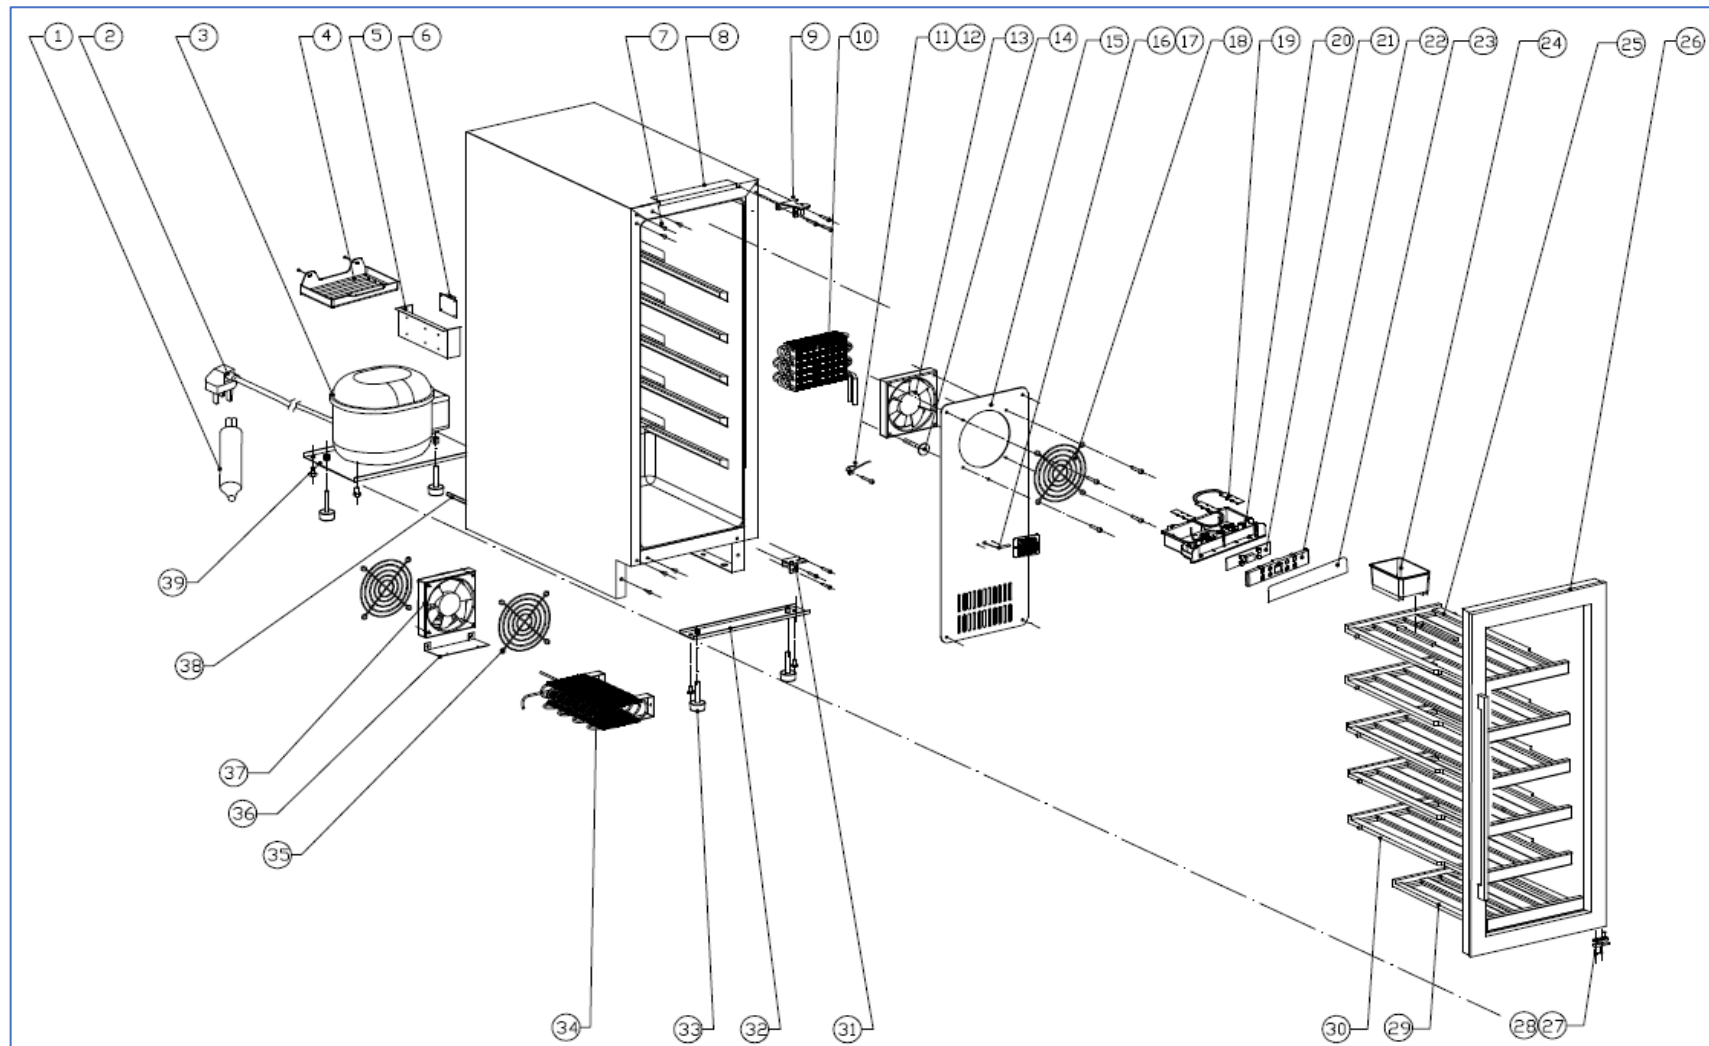

WI3123GM

Caple 30cm 1 zone wine cabinet Gunmetal

Technical Manual

WI3123GM

Cable 30cm 1 zone wine cabinet Gunmetal

WI3123GM

Caple 30cm 1 zone wine cabinet Gunmetal

Item	Part Number	Description	Quantity
1	DG11-45	Dry filter	1
2	DG2-14	Power cord	1
3	DG1-108	Compressor	1
4	DG13-199	Water tank	1
5	DG13-272-1	Electrical box	1
6	DG3-310-1	PCB board	1
7	DG13-268	Decorative nail	3
8	DG13-3148	Fixing bracket A	1
9	DG14-223-SR	Top right hinge	1
10	DG12-44-5	Evaporator	1
11	DG20-1	Clip	1
12	DG8-8	Sensor	1
13	DG7-48	Evaporator fan	1
14	DG13-158	Support pole	1
15	DG22-209	Air duct board	1
16	DG13-198	Sensor Cover	1
17	DG8-8	Sensor	1
18	DG19-6	Fan cover	1
19	DG3-12-W	LED light	1
20	DG13-3239	Electrical box	1
21	DG3-005-2	Display board	1
22	DG13-3058	Display panel support	1
23	DG20-487	Control panel	1
24	DG13-1.2	Water tank	1
25	DG15-26-5	Wooden Shelf A9A	1
26	DG23-375-1	Door	1
	M160-049	Gasket	1
	DG22-3490-B	Handle	1
27	DG22-3057	Axis	1
28	DG13-3155	Door axis spacer	1
29	DG15-27-3	Wooden Shelf C1	1
30	DG15-26-4	Wooden Shelf A9	4

WI3123GM

Caple 30cm 1 zone wine cabinet Gunmetal

Item	Part Number	Description	Quantity
31	DG14-212-SR	Lower right hinge	1
32	DG22-3201	Support bracket of front leg	1
33	DG13-3146	Cabinet leg	4
34	DG12-3	Condenser	1
35	DG13-83	Fan cover	2
36	DG22-3223	Fan bracket	1
37	DG7-33-BH	Fan	1
38	DG12-58	Circumfluence pipe	1
39	DG22-39	Compressor bracket	1
Spare part	DG14-223-SL	Top left hinge	1
	DG14-212-SL	Lower left hinge	1
	DG22-3022-1	Bottom grill	1
	DG13-3154	Slider	2
	DG13-3151	Fixing bracket B	1
	DG22-3301-2	Bottom grill	1
	DG22-3303-1	Grill support	2