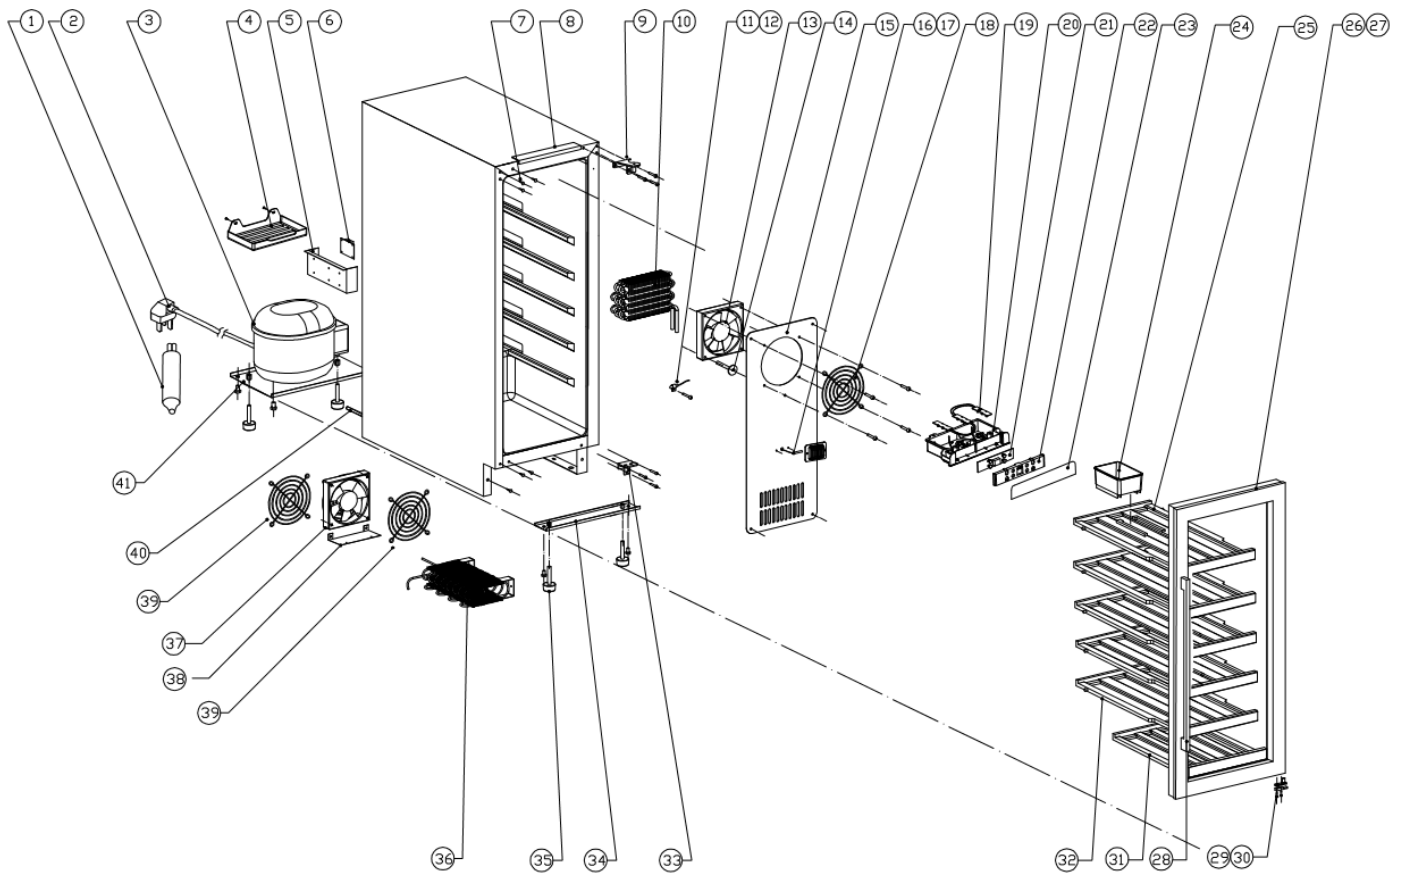

WI3123

Caple Classic 30cm Wine Cabinet

Technical Manual

WI3123

Caple Classic 30cm Wine Cabinet

WI3123

Caple Classic 30cm Wine Cabinet

Item	Part Number	Description	Quantity
1	DG11-45	Dry filter	1
2	DG2-14	Power cord	1
3	DG1-72	Compressor	1
4	DG13-199	Water tank	1
5	DG13-272-1	Electrical box	1
6	DG3-310-1	PCB board	1
7	DG13-268	Decorative nail	3
8	DG13-3148	Fixing bracket A	1
9	DG14-223-SR	Top right hinge	1
10	DG12-44-2	Evaporator	1
11	DG20-1	Clip	1
12	DG8-25-R	Sensor	1
13	DG7-48	Evaporator fan	1
14	DG13-158	Support pole	1
15	DG22-209	Air duct board	1
16	DG13-198	Sensor Cover - L = 300	1
17	DG8-30	Sensor	2
18	DG19-6	Fan cover	1
19	DG3-12-W	LED light	1
20	DG13-3239	Electrical box	1
21	DG3-005-2	Display board	1
22	DG13-3058	Display panel support	1
23	DG20-487	Control panel	1
24	DG13-1.2	Water tank	1
25	DG15-26-5	Wooden Shelf	1
26	DG23-375	Door	1
27	M160-049	Gasket	1
28	DG22-3490	Handle	1
29	DG22-3057	Axis	1
30	DG13-3155	Door axis spacer	1

WI3123

Caple Classic 30cm Wine Cabinet

Item	Part Number	Description	Quantity
31	DG15-27-3	Wooden Shelf	1
32	DG15-26-4	Wooden Shelf	4
33	DG14-212-SR	Lower right hinge	1
34	DG22-3201	Support bracket of front leg	1
35	DG13-3146	Cabinet leg	4
36	DG12-3	Condenser	1
37	DG7-33-BH	Condenser fan	1
38	DG22-3223	Fan bracket	1
39	DG13-83	Fan cover	2
40	DG12-58	Circumfluence pipe	1
41	DG22-39	Compressor bracket	1
Spare part	DG14-223-SL	Top left hinge	1
	DG14-212-SL	Lower left hinge	1
	DG22-3022	Bottom grill	1
	DG22-3301-1	Bottom grill	1
	DG22-3303-1	Grill support	2
	DG13-3154	Slider	2
	DG13-3151	Fixing bracket B	1