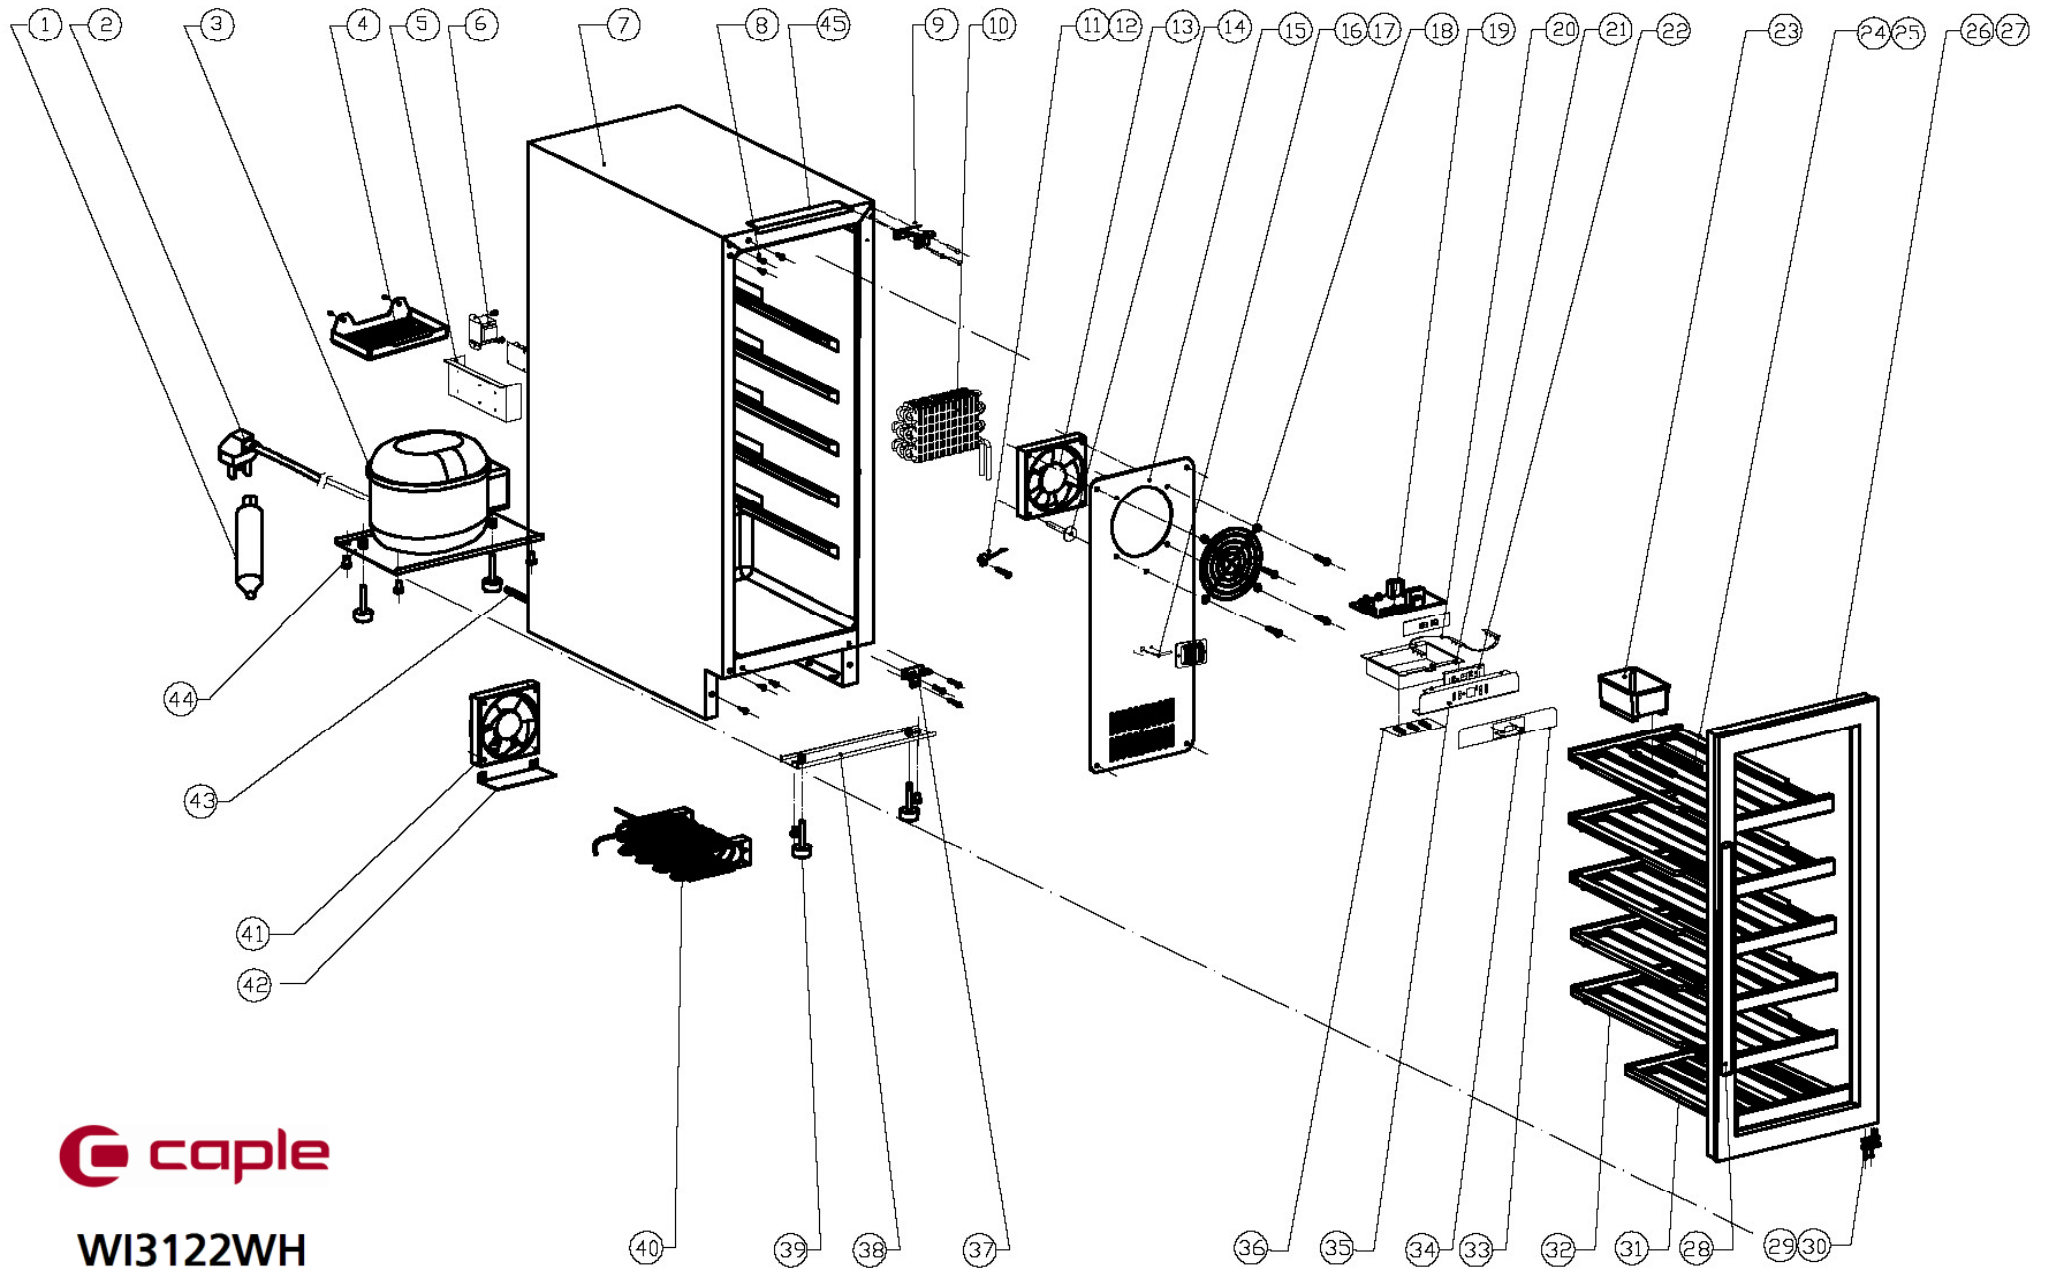

WI3122WH

Caple 30cm wine cabinet

Technical information

WI3122WH

Caple 30cm wine cabinet

WI3122WH - Caple 30cm wine cabinet

Item	Part Code	Description	Qty
1	DG11-45	Dry filter	1
2	DG2-14	Power cord	1
3	DG1-72	Compressor	1
4	DG13-199	Water tank	1
5	DG13-272-1	Power plant fixing tank	1
6	DG6-18	Transformer	1
7	DG26-133-4	Box Asm	1
8	DG13-268	Decorative nail	3
9	DG14-190-SR		1
10	DG12-44-2	Evaporator	1
11	DG20-1	Line nip	1
12	DG8-8	Senser	1
13	DG7-48	Evaporator fan	1
14	DG13-158	Surpport pole	1
15	DG22-209	Air duct board	1
16	DG13-198	Senser cover	1
17	DG8-8	Senser	1
18	DG19-6	Fan cover	1
19	DG3-98-11	PCB board	1
20	DG3-12-W	LED lamp plate	1
21	DG22-395	Plastic power box	1
22	DG13-327	Surpport	1
23	DG13-1.2	Water tank	1
24	DG15-26.1	Wooden shelves A9A	1
25	DG15-25		5
26	DG23-242-4	Door Asm	1
27	M160-062	Gasket	1
28	DG22-3027		1
29	DG22-3057	door aixs	1
30	DG13-3155		1
31	DG15-27	Wooden shelves C1	1
32	DG15-26	Wooden shelves A9	4
33	DG20-384	Display panel	1
34	DG13-130-S	Button	4
35	DG13-383	Power box panel	1
36	DG13-353	Airproof piece	1
37	DG14-212-SR	Right lower module	1
38	DG22-3201	Front foot surpport	1
39	DG13-3146	Foot	4
40	DG12-3	Condenser	1
41A	DG7-33-BH	Condenser fan	1
41B	DG17-145-2		1

WI3122WH - Caple 30cm wine cabinet

Item	Part Code	Description	Qty
42	DG22-3223	Fan cover	1
43	DG12-58	Circumfluence pipe	1
44	DG22-39	Compressor bracket	1
45	DG13-3148		1
-	DG14-190-SL	Upper hinge-left	1
--	DG14-212-SL		1
---	DG22-3022		1
----	DG13-3154		2
-----	DG13-3151		1