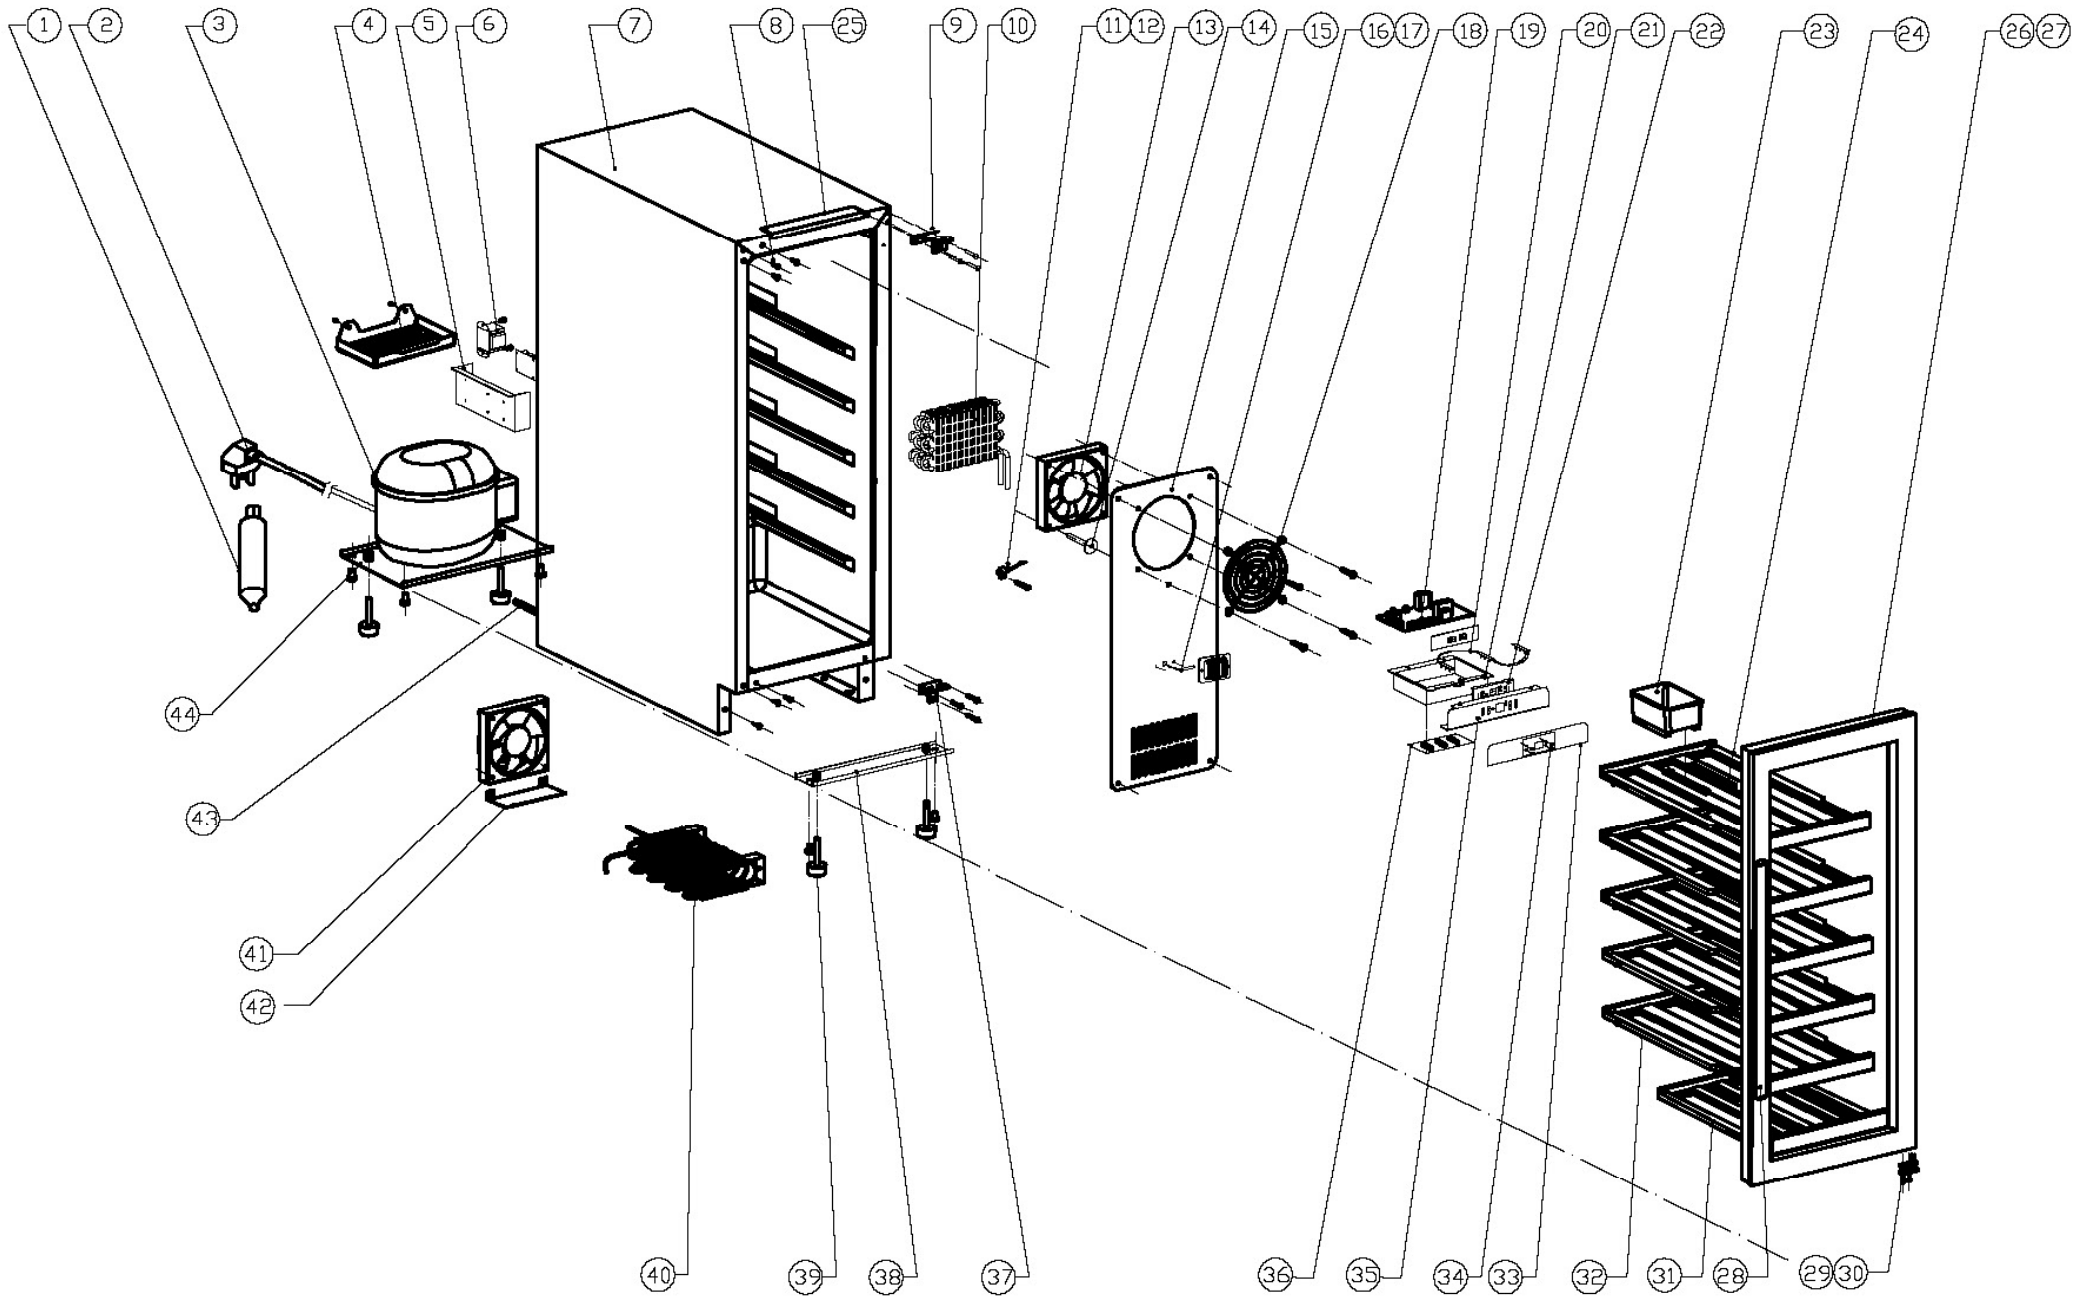

WI3122

Caple 30cm wine cabinet

Technical information

WI3122 - Caple 30cm wine cabinet

Item	Part Code	Description	Qty
1	DG11-45	Dry filter	1
2	DG2-14	Power cord	1
3	DG1-72	Compressor	1
4	DG13-199	Water tank	1
5	DG13-272-1	Power plant fixing tank	1
6	DG6-18	Transformer	1
7	DG26-133-4	Box Asm	1
8	DG13-268	Decorative nail	3
9	DG14-223-SR		1
10	DG12-44-2	Evaporator	1
11	DG20-1	Line nip	1
12	DG8-8	Senser	1
13	DG7-48	Evaporator fan	1
14	DG13-158	Surpport pole	1
15	DG22-209	Air duct board	1
16	DG13-198	Senser cover	1
17	DG8-8	Senser	1
18	DG19-6	Fan cover	1
19	DG3-98-11	PCB board	1
20	DG3-12-W	LED lamp plate	1
21	DG22-395	Plastic power box	1
22	DG13-327	Surpport	1
23	DG13-1.2	Water tank	1
24	DG15-141-1	Wooden shelves A9A	1
25	DG13-3148		1
26	DG23-242	Door Asm	1
27	M160-049	Gasket	1
28	DG22-3027		1
29	DG22-3057	door aixs	1
30	DG13-3155		1
31	DG15-27-2	Wooden shelves C1	1
32	DG15-141	Wooden shelves A9	4
33	DG20-384	Display panel	1
34	DG13-130-S	Button	4
35	DG13-383	Power box panel	1
36	DG13-353	Airproof piece	1
37	DG14-212-SR	Right lower module	1
38	DG22-3201	Front foot surpport	1
39	DG13-3146	Foot	4
40	DG12-3	Condenser	1
41a	DG7-33-BH	Condenser fan	1
41b	DG17-145-2		1
42	DG22-3223	Fan cover	1
43	DG12-58	Circumfluence pipe	1

Caple 30cm wine cabinet