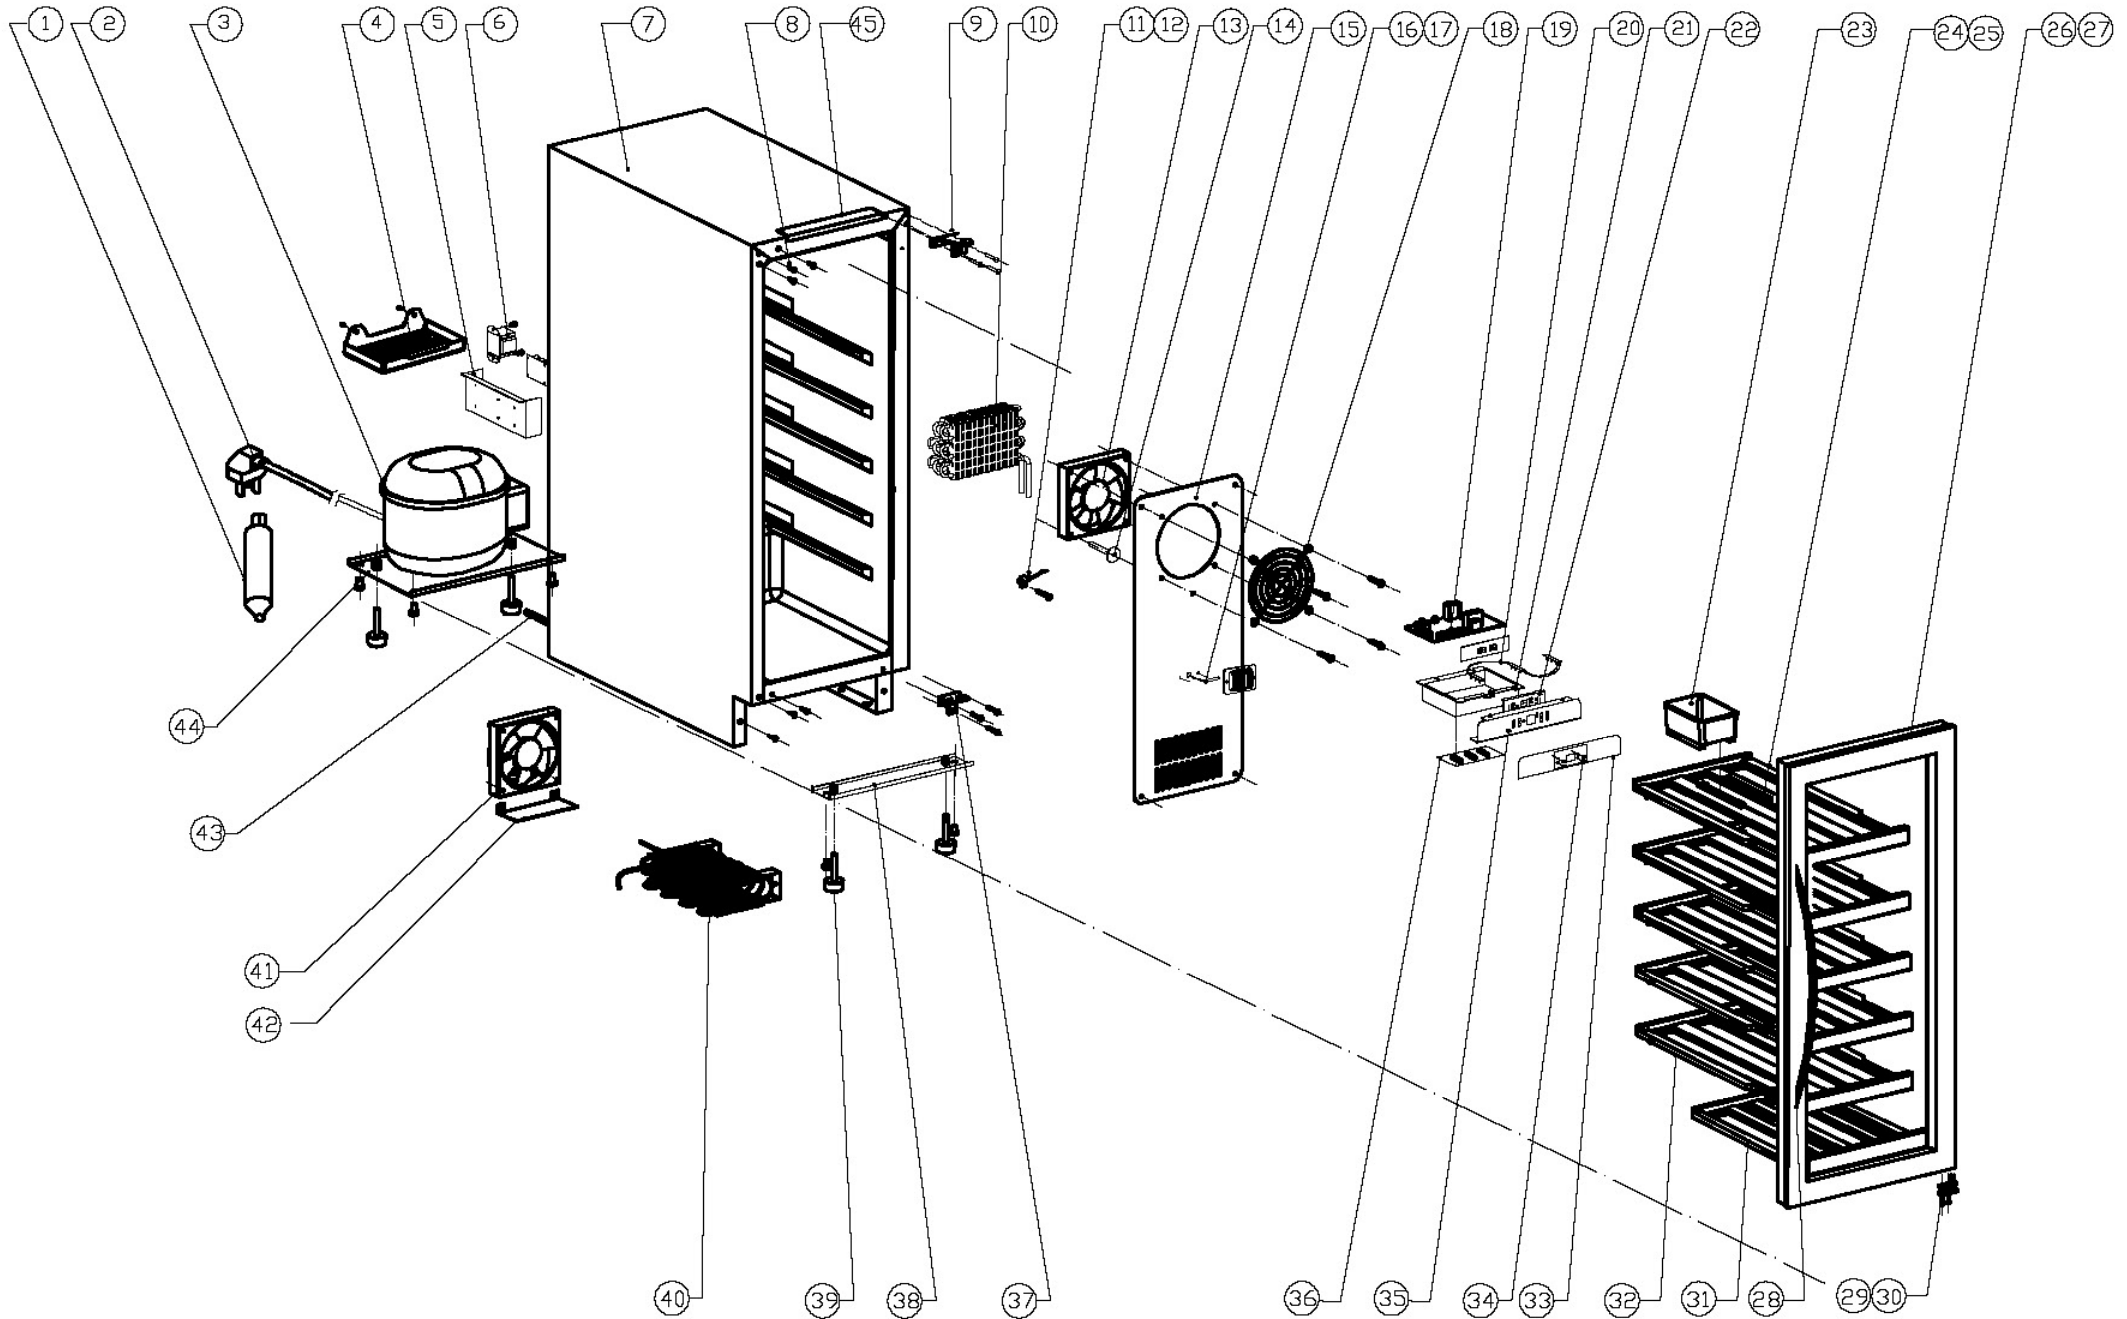

# WI3121

Caple 30cm wine cabinet

**Technical information**

## WI3121 - Caple 30cm wine cabinet

Item	Part Code	Description	Qty
1	DG11-45	Dry filter	1
2	DG2-14	Power cord	1
3	DG1-72	Compressor	1
4	DG13-199	Water tank	1
5	DG13-272-1	Power plant fixing tank	1
6	DG6-18	Transformer	1
7	DG26-133-4	Box Asm	1
8	DG13-268	Decorative nail	3
9	DG14-223-SR		1
10	DG12-44-2	Evaporator	1
11	DG20-1	Line nip	1
12	DG8-8	Senser	1
13	DG7-48	Evaporator fan	1
14	DG13-158	Surpport pole	1
15	DG22-209	Air duct board	1
16	DG13-198	Senser cover	1
17	DG8-8	Senser	1
18	DG19-6	Fan cover	1
19	DG3-98-11	PCB board	1
20	DG3-12-W	LED lamp plate	1
21	DG22-395	Plastic power box	1
22	DG13-327	Surpport	1
23	DG13-1.2	Water tank	1
24	DG15-26.1	Wooden shelves A9A	1
25	DG15-25	Shelves decorate piece	5
26	DG23-172-5	Door Asm	1
27	M160-049	Gasket	1
28	DG22-3064		1
29	DG22-3057	door aixs	1
30	DG13-3155		1
31	DG15-27	Wooden shelves C1	1
32	DG15-26	Wooden shelves A9	4
33	DG20-384	Display panel	1
34	DG13-130-S	Button	4
35	DG13-383	Power box panel	1
36	DG13-353	Airproof piece	1
37	DG14-212-SR	Right lower module	1
38	DG22-3201	Front foot surpport	1
39	DG13-3146	Foot	4
40	DG12-3	Condenser	1
41a	DG7-33-BH	Condenser fan	1
41b	DG17-145-2		1
42	DG22-3223	Fan cover	1
43	DG12-58	Circumfluence pipe	1