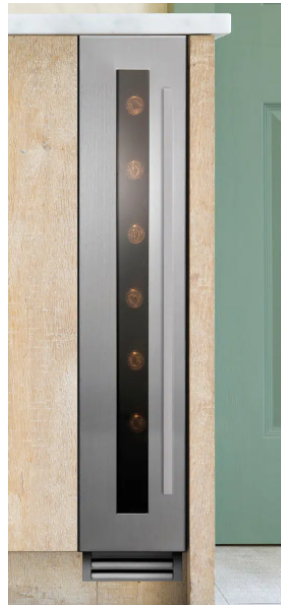

WI159

Caple 15cm 1 Zone Wine Cabinet Classic

Technical Manual

WI159

Cable 15cm 1 Zone Wine Cabinet Classic

WI159

Caple 15cm 1 Zone Wine Cabinet Classic

Item	Part Number	Description	Quantity
1	DG2-14	Power cord	1
2	DG11-45	Drier filter	1
3	DG1-109	Compressor	1
4	DG13-268	Decorative nail	3
5	DG13-3147	Top fixing bracket A	1
6	DG13-3150	Top fixing bracket B	1
7	DG14-205-SR	Top right hinge	1
8	DG12-192	Evaporator	1
9	DG7-41-BH	Evaporator fan	1
10	DG17-264	Wire	1
11	DG22-3364	Air duct board	1
12	DG22-3556	Shelf support 1	1
	DG15-323	Wooden trim	12
	DG22-3557	Shelf support 1	1
13	DG3-236-W	LED light	1
14	DG13-3061	LED light cover	1
15	WDG13-1282	Electrical box	1
16	DG20-636	Display panel	1
17	DG23-208-1	Door	1
	M160-053	Gasket	1
	DG22-3490	Handle	1
18	DG22-3073-1	Limit block	1
19	DG8-33-W	Sensor	1
20	DG22-3553	Bottom grill	1
21	DG22-3057	Axis	1
22	DG14-257-SR	Lower right hinge	1
23	DG13-3146	Cabinet legs	4
24	DG7-33-BH	Condenser fan	1
25	DG12-78	Condenser	1
26	DG22-410	Electrical box cover	1
27	DG28-186	Control board	1
28	DG22-3437	Compressor bracket	1