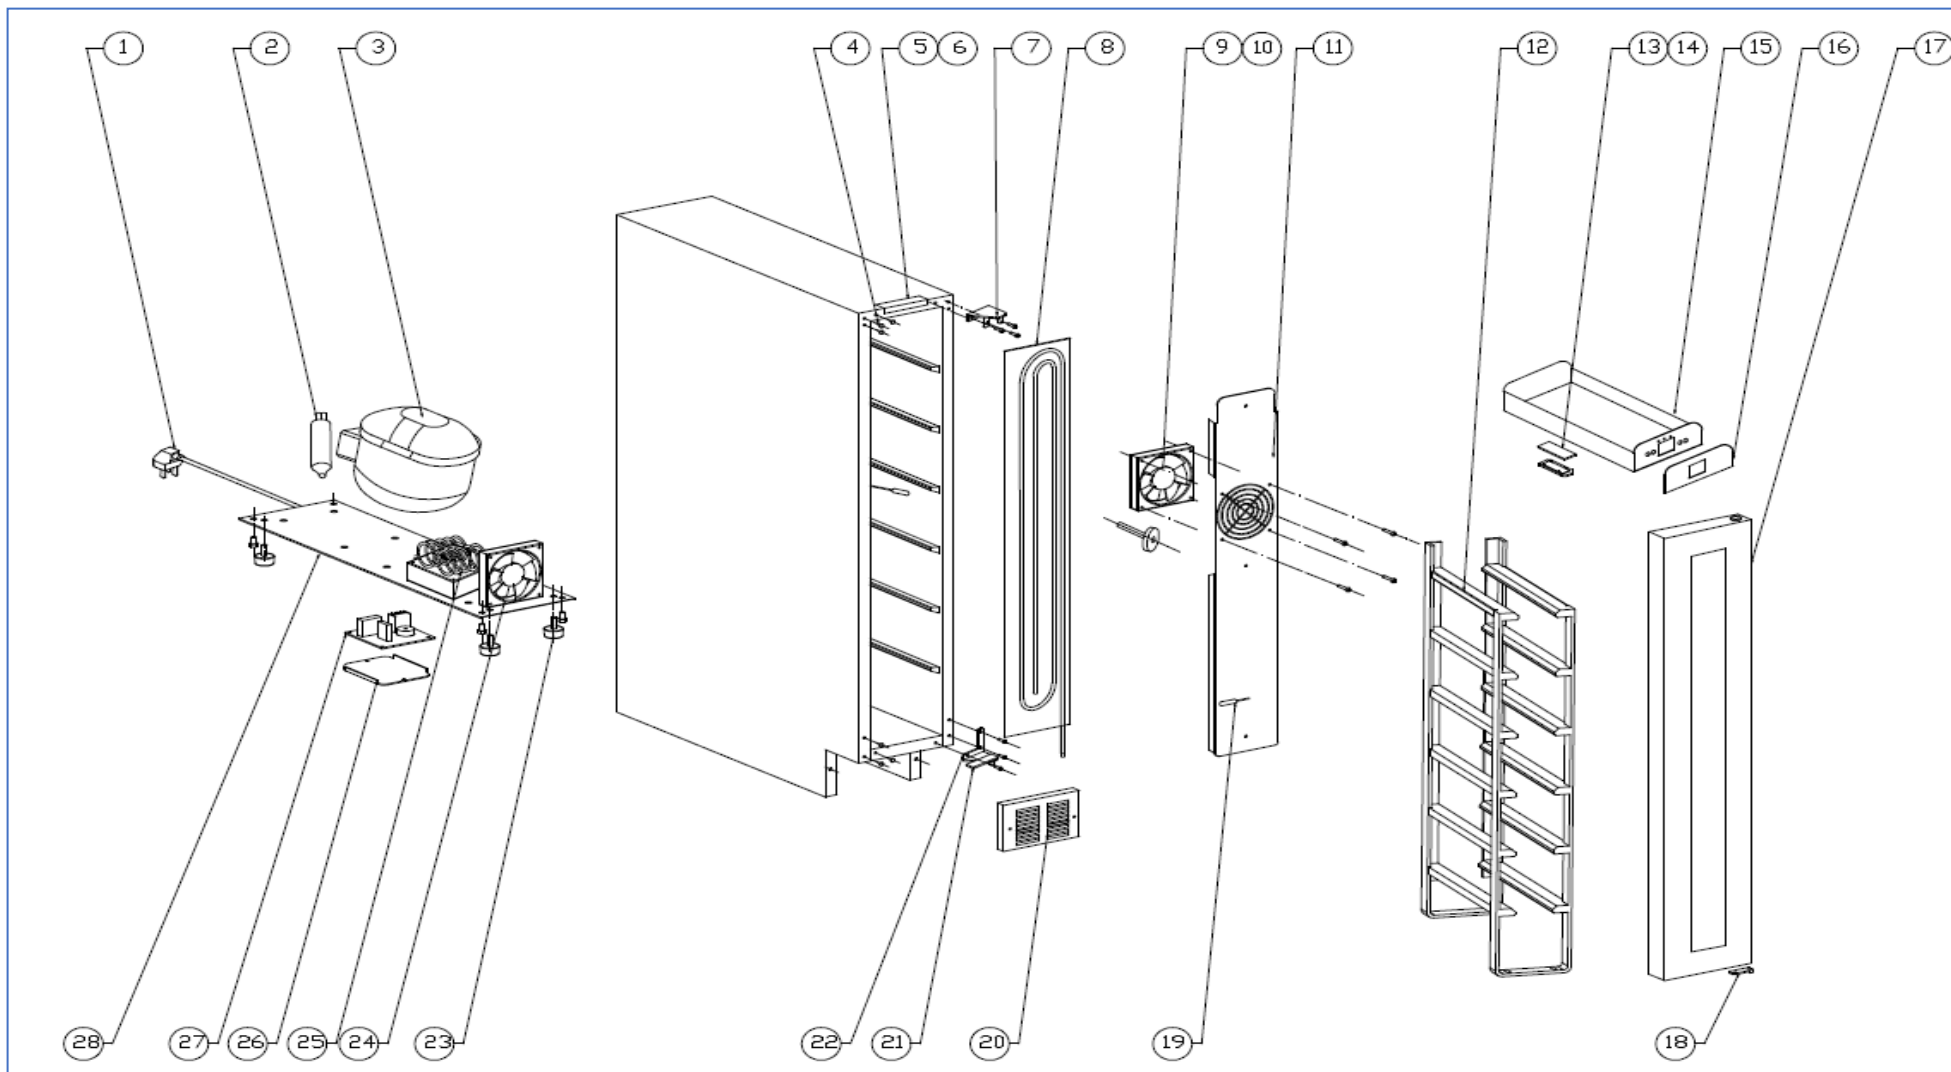

WI159

Caple 15cm 1 Zone Wine Cabinet Classic

Technical Manual

WI159

Cable 15cm 1 Zone Wine Cabinet Classic

WI159

Caple 15cm 1 Zone Wine Cabinet Classic

Item	Part Number	Description	Quantity
1	DG2-14	Power cord	1
2	DG11-45	Drier filter	1
3	DG1-109	Compressor	1
4	DG13-268	Decorative nail	3
5	DG13-3147	Top fixing bracket A	1
6	DG13-3150	Top fixing bracket B	1
7	DG14-205-SR	Top right hinge	1
8	DG12-192	Evaporator	1
9	DG7-41-BH	Evaporator fan	1
10	DG17-264	Wire	1
11	DG22-3364	Air duct board	1
12	DG22-3556	Shelf support 1	1
	DG15-323	Wooden trim	12
	DG22-3557	Shelf support 1	1
13	DG3-236-W	LED light	1
14	DG13-3061	LED light cover	1
15	WDG13-1282	Electrical box	1
16	DG20-636	Display panel	1
17	DG23-208-1	Door	1
	M160-053	Gasket	1
	DG22-3490	Handle	1
18	DG22-3073-1	Limit block	1
19	DG8-33-W	Sensor	1
20	DG22-3553	Bottom grill	1
21	DG22-3057	Axis	1
22	DG14-257-SR	Lower right hinge	1
23	DG13-3146	Cabinet legs	4
24	DG7-33-BH	Condenser fan	1
25	DG12-78	Condenser	1
26	DG22-410	Electrical box cover	1
27	DG28-186	Control board	1
28	DG22-3437	Compressor bracket	1