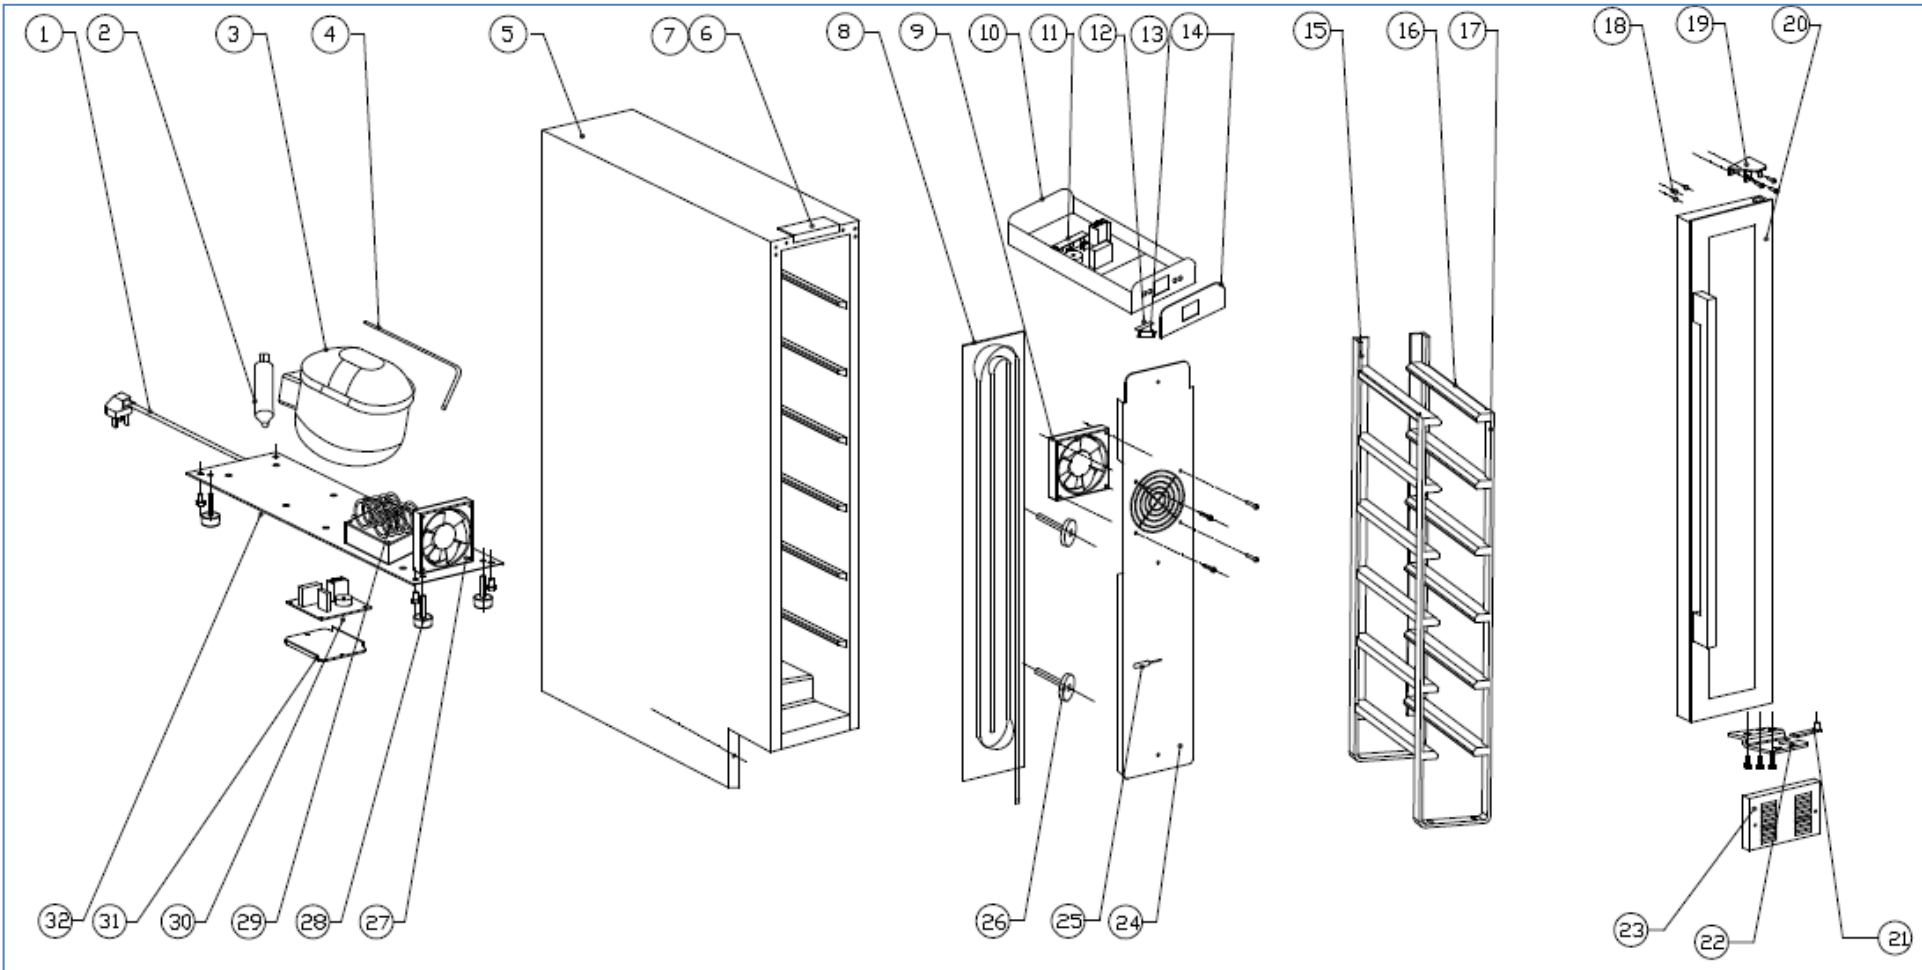

WI158BG

Caple Sense 1 Zone Wine Cabinet Black Glass

Technical Manual

WI158BG

Cable Sense 1 Zone Wine Cabinet Black Glass

WI158BG

Caple Sense 1 Zone Wine Cabinet Black Glass

Item	Part Number	Description	Quantity
1	DG2-14	Power cord	1
2	DG11-45	Drier filter	1
3	DG1-109	Compressor	1
4	DG11-8-1	Process pipe	1
5	DG26-232-5	Cabinet	1
6	DG13-3147	Top fixing bracket A	1
7	DG13-3150	Top fixing bracket B	1
8	DG12-192	Evaporator	1
9	DG7-62-1	Evaporator fan(Upper)	1
10	WDG13-1282	Electrical box	1
11	DG28-186	PCB set	1
12	DG3-236-W	LED light	1
13	DG13-3061	LED light cover	1
14	DG20-636	Display panel	1
15	DG22-3556	Shelf support 1	1
16	DG15-323	Wooden trim	12
17	DG22-3557	Shelf support 2	1
18	DG13-268	Decorative nail	3
19	DG14-205-BR	Top hinge module (right)	1
20	DG23-430-11	Door	1
	M160-074	Gasket	1
	DG22-3490-B	Handle	1
21	DG22-3057	Lower axis	1
22	DG14-306-BR	Lower hinge module (right)	1
23	DG22-3553-1	bottom grill	1
24	DG22-3364	Air duct board	
25	DG8-7-W	Sensor	1
26	DG13-192-1	Supporter	2
27	DG7-61	Condenser fan	1
28	DG13-3146	Cabinet legs	4
29	DG12-78	Condenser	1
30	DG328-186	PCB set	1
31	DG22-410	Electrical board cover	1
32	DG22-409	Compressor bracket	1
Spare part	Spare part:		
	DG14-205-BL	Top hinge module (left)	1
	DG14-306-BL	Lower hinge module (left)	1