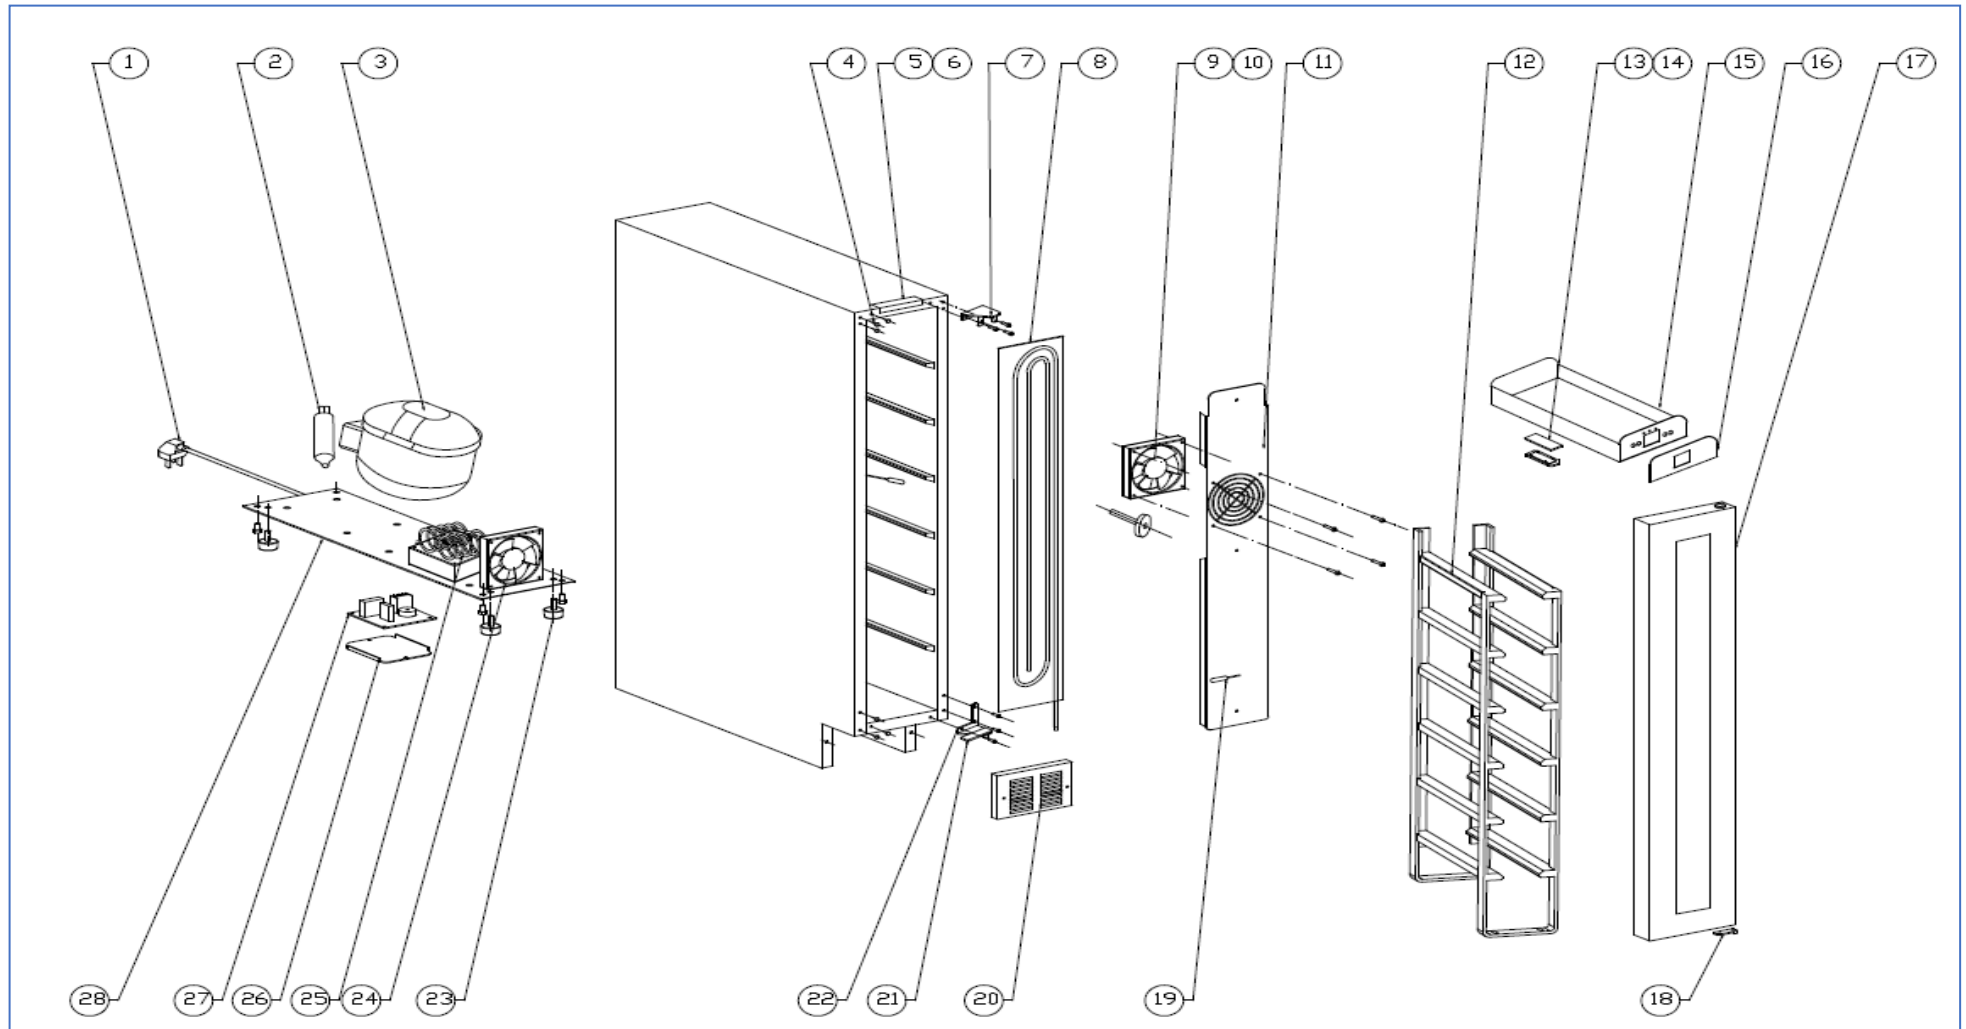

WI158

Caple 15cm 1 Zone Wine Cabinet Sense

Technical Manual

WI158

Caple 15cm 1 Zone Wine Cabinet Sense

WI158

Caple 15cm 1 Zone Wine Cabinet Sense

Item	Part Number	Description	Quantity
1	DG2-14	Power cord	1
2	DG11-45	Drier filter	1
3	DG1-109	Compressor	1
4	DG13-268	Decorative nail	3
5	DG13-3147	Top fixing bracket A	1
6	DG13-3150	Top fixing bracket B	1
7	DG14-205-SR	Top right hinge	1
8	DG12-192	Evaporator	1
9	DG7-62-1	Evaporator fan	1
10	DG17-264	Wire	1
11	DG22-3364	Air duct board	1
12	DG22-3556	Shelf support 1	1
	DG15-323	Wooden trim	12
	DG22-3557	Shelf support 1	1
13	DG3-236-W	LED light	1
14	DG13-3061	LED light cover	1
15	WDG13-1282	Electrical box	1
16	DG20-636	Display panel	1
17	DG23-430-2	Door	1
	M160-074	Gasket	1
	DG22-3490-3	Handle	1
18	DG22-3073-1	Limit block	1
19	DG8-33-W	Sensor	1
20	DG22-3553	Bottom grill	1
21	DG22-3057	Axis	1
22	DG14-257-SR	Lower right hinge	1
23	DG13-3146	Cabinet legs	4
24	DG7-33-BH	Condenser fan	1
25	DG12-78	Condenser	1
26	DG22-410	Electrical box cover	1
27	DG28-186	Control board	1
28	DG22-3437	Compressor bracket	1