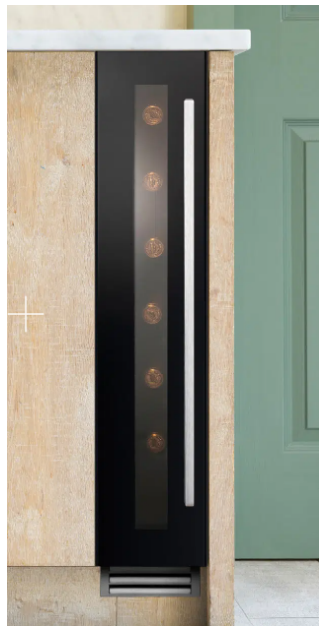

WI158

Caple 15cm 1 Zone Wine Cabinet Sense

Technical Manual

WI158

Caple 15cm 1 Zone Wine Cabinet Sense

WI158

Caple 15cm 1 Zone Wine Cabinet Sense

Item	Part Number	Description	Quantity
1	DG2-14	Power cord	1
2	DG11-45	Drier filter	1
3	DG1-109	Compressor	1
4	DG13-268	Decorative nail	3
5	DG13-3147	Top fixing bracket A	1
6	DG13-3150	Top fixing bracket B	1
7	DG14-205-SR	Top right hinge	1
8	DG12-192	Evaporator	1
9	DG7-62-1	Evaporator fan	1
10	DG17-264	Wire	1
11	DG22-3364	Air duct board	1
12	DG22-3556	Shelf support 1	1
	DG15-323	Wooden trim	12
	DG22-3557	Shelf support 1	1
13	DG3-236-W	LED light	1
14	DG13-3061	LED light cover	1
15	WDG13-1282	Electrical box	1
16	DG20-636	Display panel	1
17	DG23-430-2	Door	1
	M160-074	Gasket	1
	DG22-3490-3	Handle	1
18	DG22-3073-1	Limit block	1
19	DG8-33-W	Sensor	1
20	DG22-3553	Bottom grill	1
21	DG22-3057	Axis	1
22	DG14-257-SR	Lower right hinge	1
23	DG13-3146	Cabinet legs	4
24	DG7-33-BH	Condenser fan	1
25	DG12-78	Condenser	1
26	DG22-410	Electrical box cover	1
27	DG28-186	Control board	1
28	DG22-3437	Compressor bracket	1