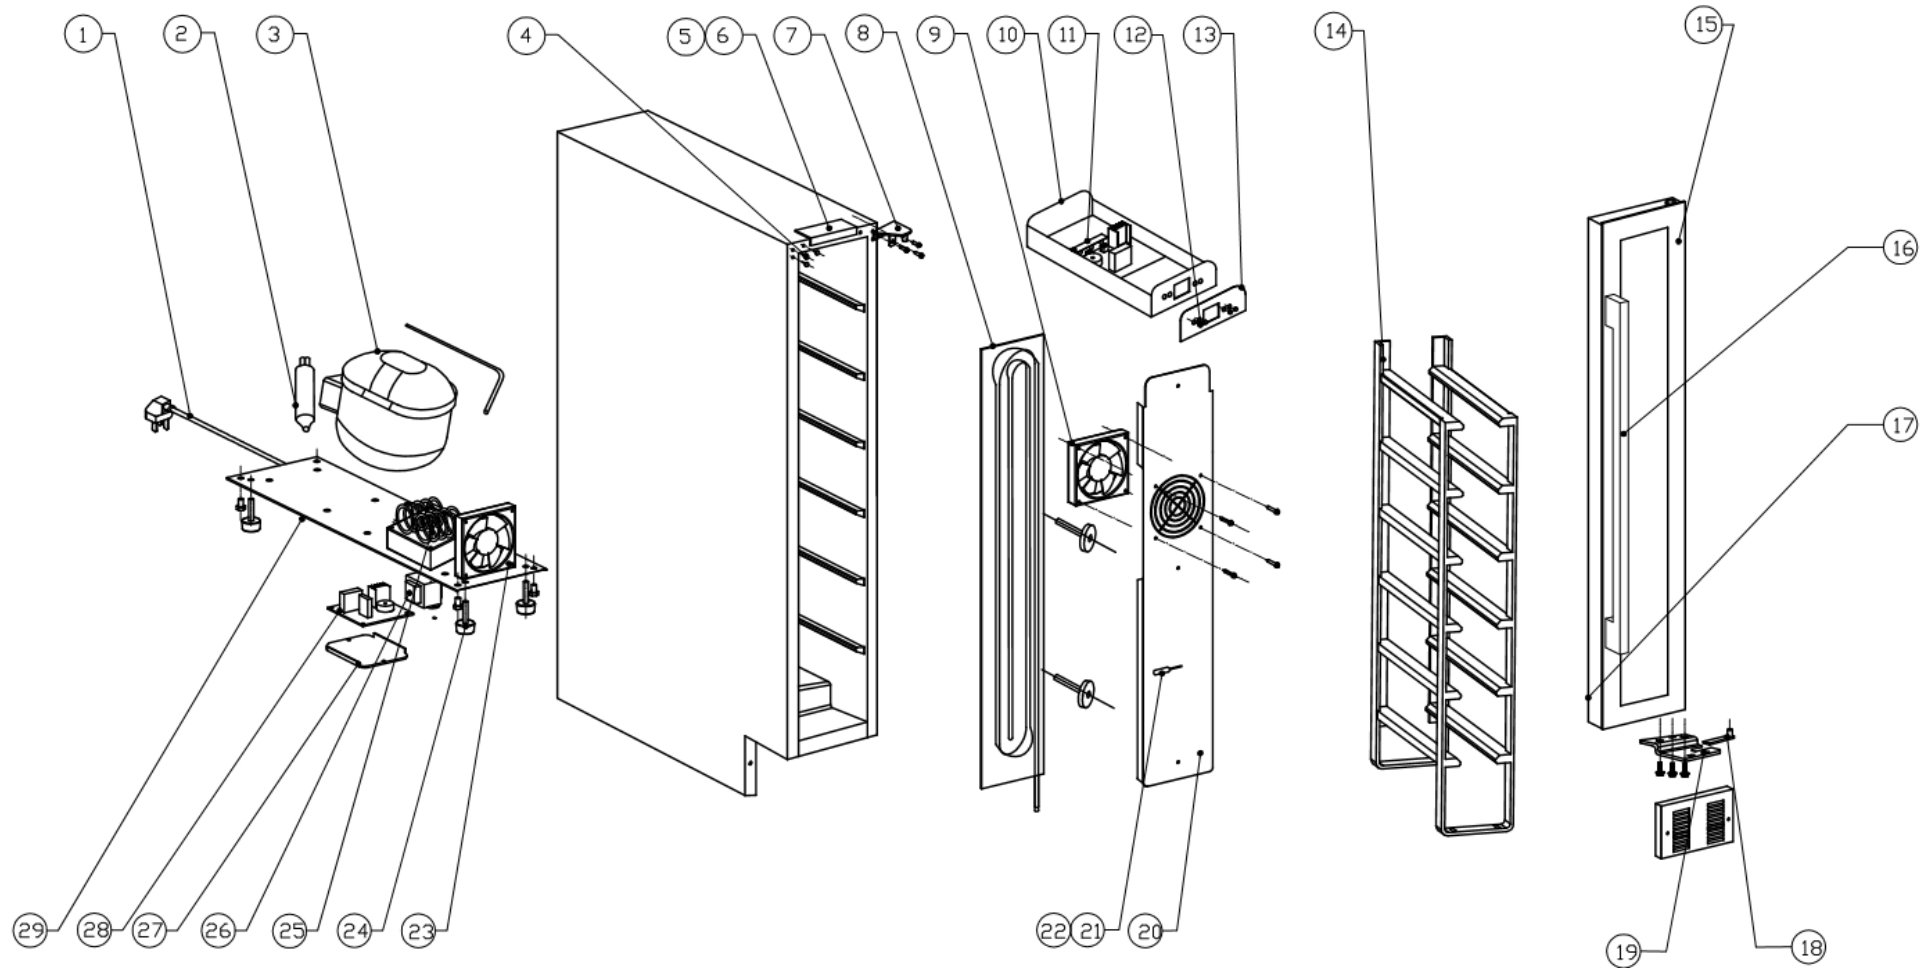

WI157

Caple Classic 15cm 1 Zone Wine Cabinet

Technical Information

WI157

Caple Classic 15cm 1 Zone Wine Cabinet

WI157

Caple Classic 15cm 1 Zone Wine Cabinet

Item	Part Number	Description	Quantity
1	DG2-14	Power cord	1
2	DG11-45	Drier filter	1
3	DG1-109	Compressor	1
4	DG13-268	Decorative nail	3
5	DG13-3147	Top fixing bracket A	1
6	DG13-3150	Top fixing bracket B	1
7	DG14-205-SR	Top right hinge	1
8	DG12-77-1	Evaporator	1
9	DG7-41-BH	Evaporator fan	1
10	DG13-3160	Electrical box	1
11	DG3-41-W	LED light	1
12	DG13-130-S	Button	4
13	DG20-258	Control panel	1
14	DG15-323	Shelf	1
15	DG23-208-1	Door	1
16	DG22-3490	Handle	1
17	M160-053	Gasket	1
18	DG22-3057	Axis	1
19	DG14-257-SR	Lower right hinge	1
20	DG22-3364	Air duct board	1
21	DG8-7-W	Sensor	1
22	DG8-7-R	Sensor	1
23	DG7-33-BH	Condenser fan	1
24	DG13-6-15	Cabinet legs	4
25	DG12-78	Condenser	1
26	DG6-17	Transformer	1
27	DG22-410	Electrical board cover	1
28	DG3-42-3	PCB board	1
29	DG22-409	Compressor bracket	1
Spare part:	DG14-205-SL	Top left hinge	1
	DG14-257-SL	Lower left hinge	1
	DG22-3553	Small bottom grill	1
	DG22-3554	Big bottom grill	1
	DG22-3555	Grill support	1