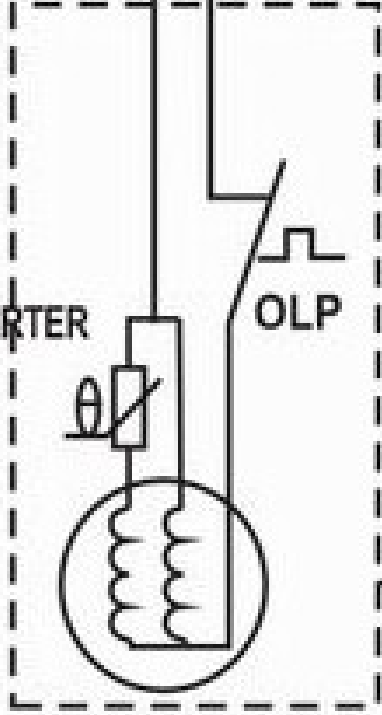

THERMOSTAT

PLUG

LIGHT

TRANSFORMER

STARTER

COMPRESSOR

OLP

SENSOR 1

SENSOR 2

OUT FAN

IN FAN