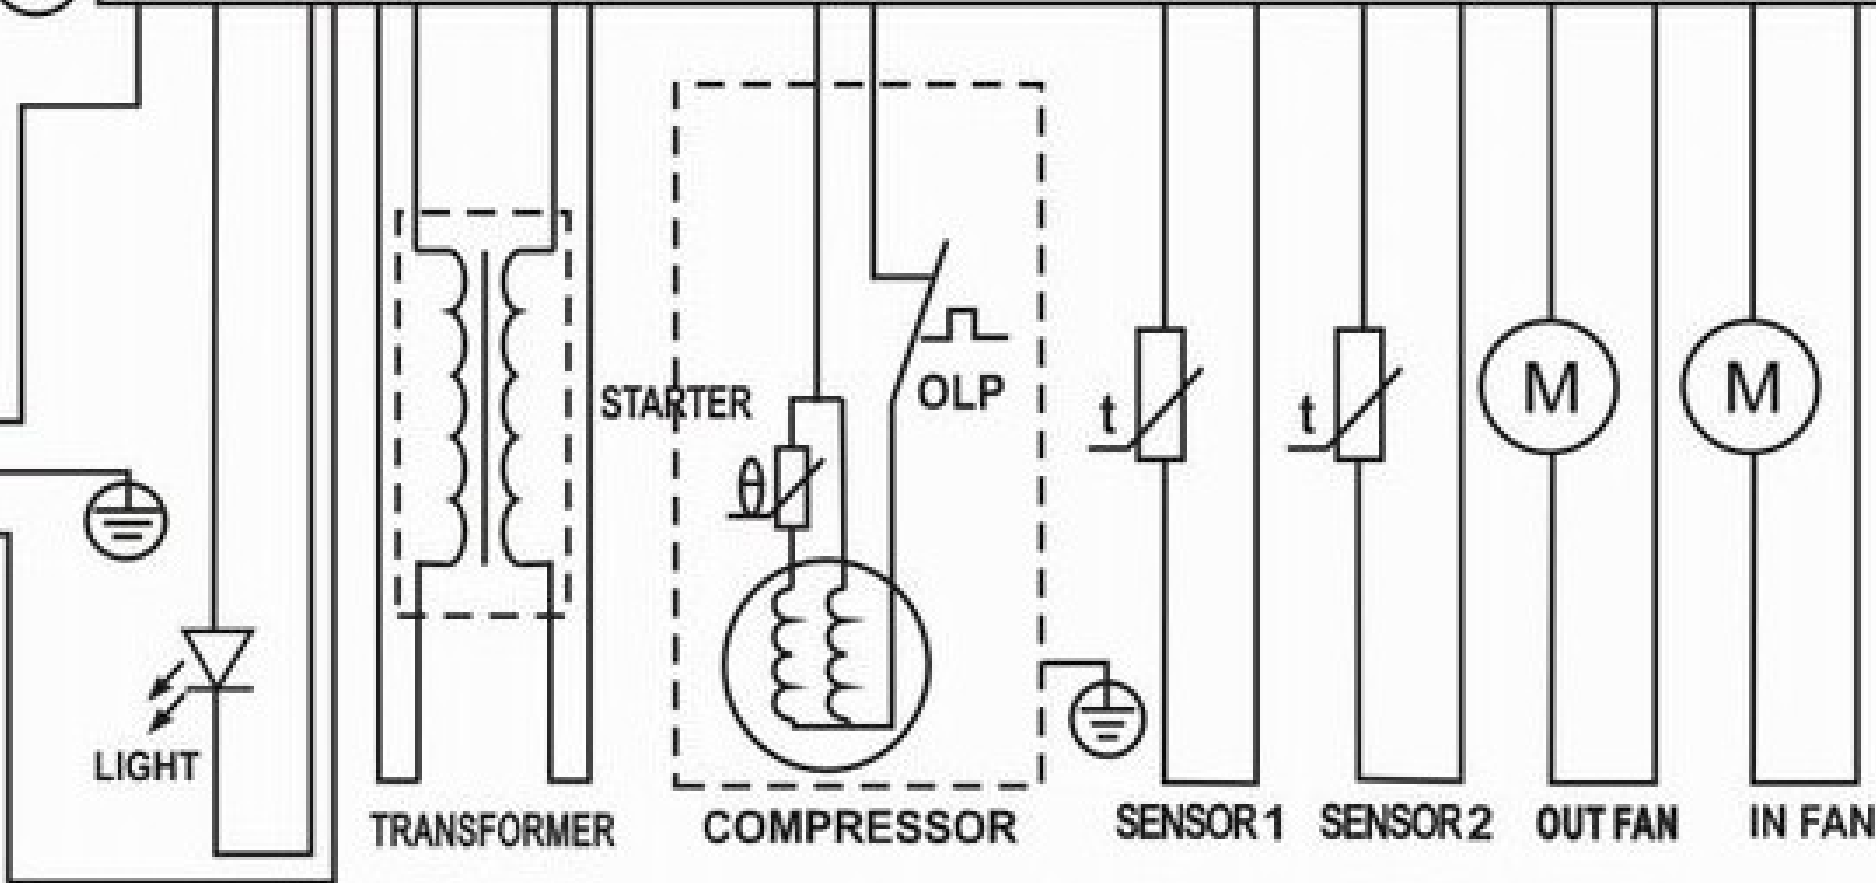

THERMOSTAT

PLUG

LIGHT

TRANSFORMER

STARTER

COMPRESSOR

OLP

SENSOR 1

SENSOR 2

OUT FAN

IN FAN