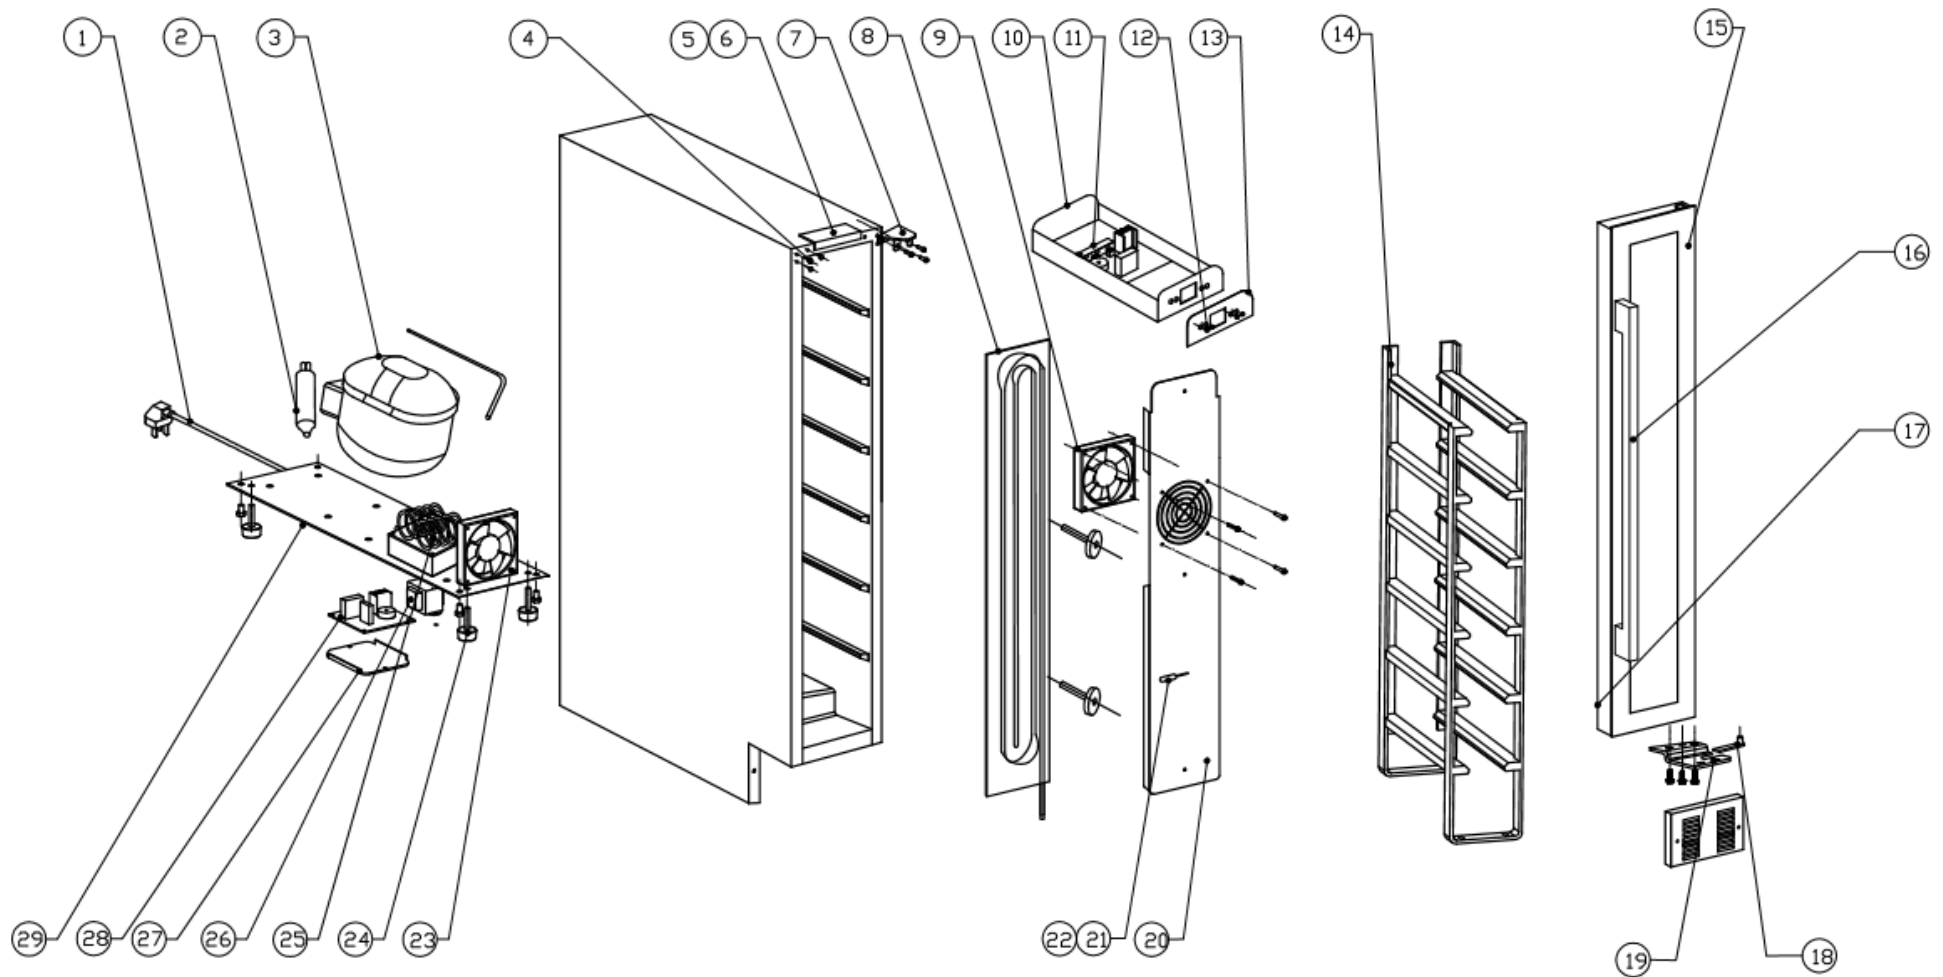

WI156

Caple Sense 15cm 1 Zone Wine Cabinet

Technical Manual

WI156

Caple Sense 15cm 1 Zone Wine Cabinet

WI156

Caple Sense 15cm 1 Zone Wine Cabinet

Item	Part Number	Description	Quantity
1	DG2-14	Power cord	1
2	DG11-45	Drier filter	1
3	DG1-109	Compressor	1
4	DG13-268	Decorative nail	3
5	DG13-3147	Top fixing bracket A	1
6	DG13-3150	Top fixing bracket B	1
7	DG14-205-SR	Top right hinge	1
8	DG12-77-1	Evaporator	1
9	DG7-41-BH	Evaporator fan	1
10	DG13-3160	Electrical box	1
11	DG3-41-W	LED light	1
12	DG13-130-S	Button	4
13	DG20-258	Display panel	1
14	DG15-323	Shelf	1
15	DG23-241-3	Door	1
16	DG22-3490-3	Handle	1
17	M160-056	Gasket	1
18	DG22-3057	Lower axis	1
19	DG14-257-SR	Lower right hinge	1
20	DG22-3364	Air duct board	1
21	DG8-7-W	Sensor	1
22	DG8-7-R	Sensor	1
23	DG7-33-BH	Condenser fan	1
24	DG13-6-15	Cabinet legs	4
25	DG12-78	Condenser	1
26	DG6-17	Transformer	1
27	DG22-410	Electrical board cover	1
28	DG3-42-3	PCB board	1
29	DG22-409	Compressor bracket	1
Spare part:	DG14-205-SL	Top left hinge	1
	DG14-257-SL	Lower left hinge	1
	DG22-3553	Small bottom grill	1
	DG22-3554	Big bottom grill	1
	DG22-3555	Grill support	1

THERMOSTAT

PLUG

LIGHT

TRANSFORMER

STARTER

COMPRESSOR

OLP

SENSOR 1