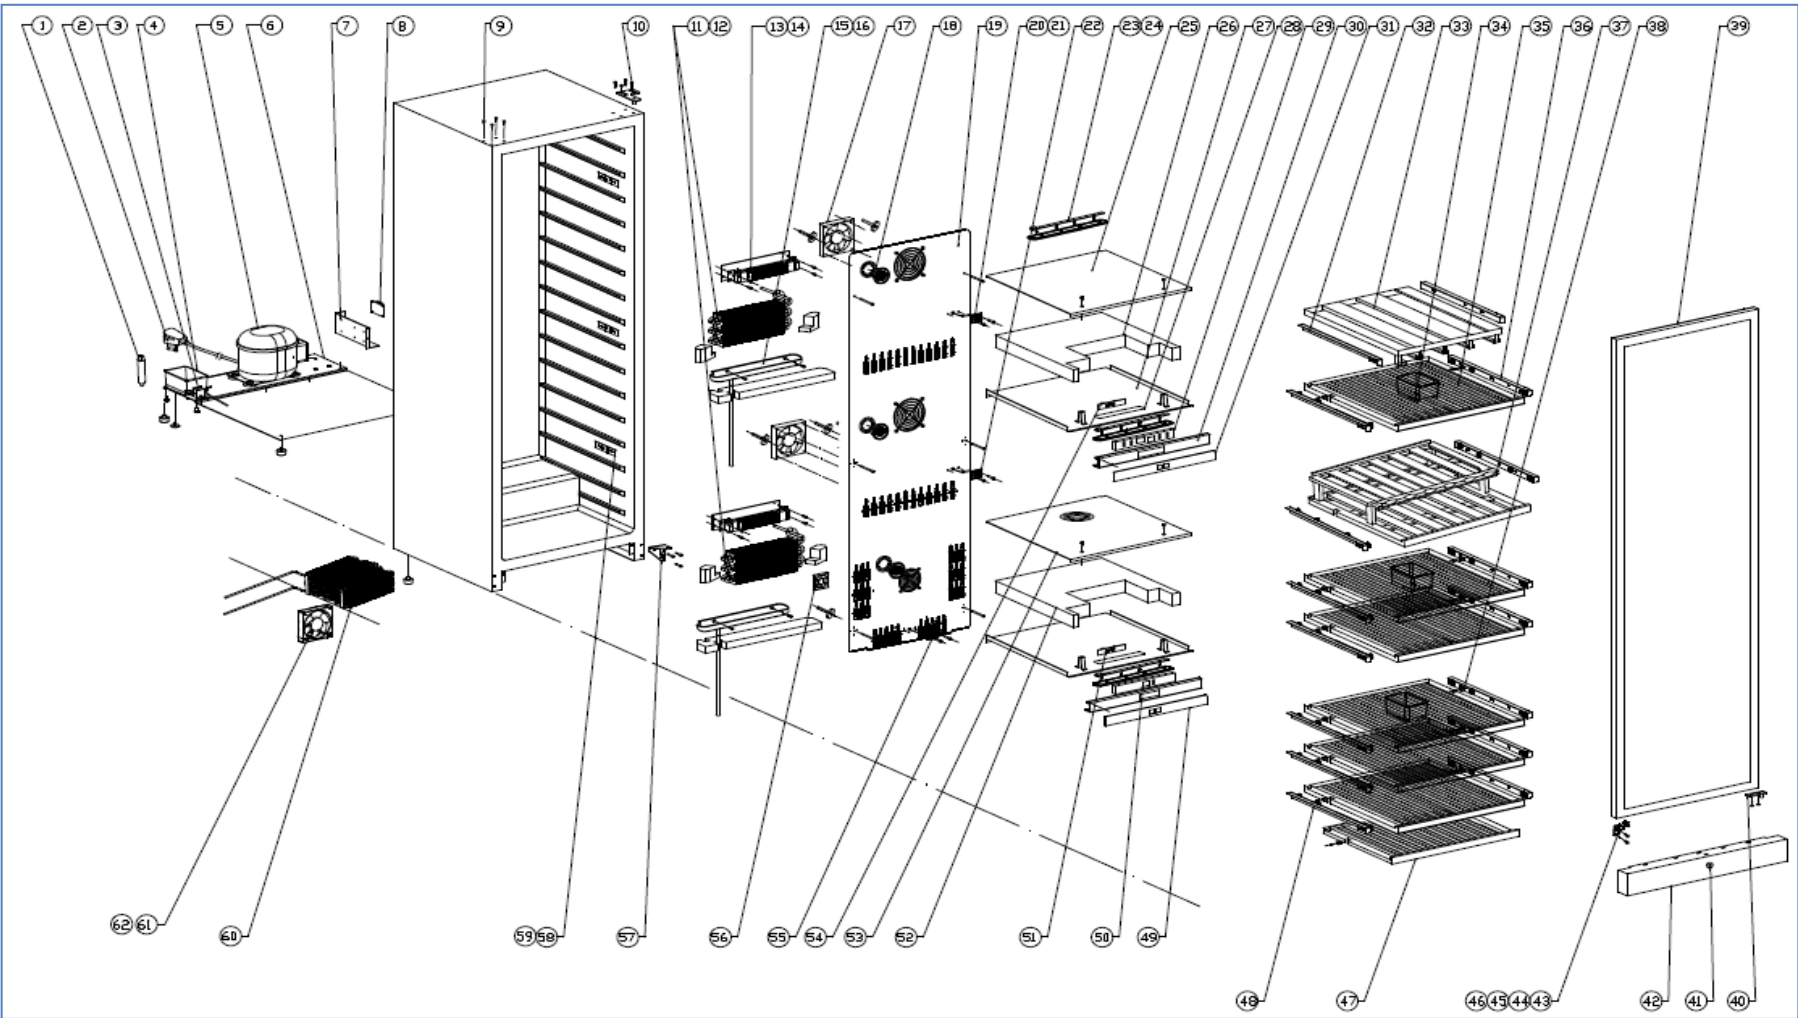

WF1553BG

Caple Sense Freestanding Wine Cabinet Black Glass

Technical Manual

WF1553BG

Cable Sense Freestanding Wine Cabinet Black Glass

WF1553BG

Caple Sense Freestanding Wine Cabinet Black Glass

Item	Part Number	Description	Quantity
1	DG11-46	Dry filter	1
2	DG2-14	Power cord	1
3	DG12-217-1	Refrigerant valve	1
4	DG13-1	Water tank	1
5	DG1-126	Compressor	1
6	DG22-3956	Compressor bracket	1
7	DG22-3338	Electrical box cover	1
8	DG28-189	PCB set	1
9	DG13-8	Decorative nail	4
10	DG14-281-BR	Top right hinge	1
11	DG12-183-100	Evaporator - upper	1
12	DG12-183-102	Evaporator - lower	1
13	DG14-24	Heat insulation panel	2
14	DG11-1	Heater	2
15	DG13-458	Water box	2
16	DG18-59	Foam	2
17	DG7-59	Fan	3
18	DG13-3287	Charcoal filter	3
19	DG22-3812	Air duct board A	1
20	DG13-198-W	Sensor cover	3
21	DG8-25-R	Sensor	1
22	DG8-25-Y	Sensor	1
23	DG3-250	LED light	3
24	DG13-3116	Light cover	3
25	DG22-234-1	Air duct board B	1
26	DG18-60	Foam	2
27	DG22-3813	Air duct board C	2
28	DG13-3115	Light holder	2
29	DG13-3063	Display support for upper and middle compartment	1
30	DG13-3129-1	Display board box	2
31	DG20-568	Control panel film	1
32	DG22-3815	Glass holder shelf support	2
33	DG15-397	Glass holder shelf	1
34	DG13-1.1	Humid box	3
35	DG15-195-N	Wooden shelf	7
	DG13-274	Layer board	14
36	DG22-3188-R	Right shelf support	8
37	DG15-156	Presentation shelf	1
	DG13-274	Layer board	2