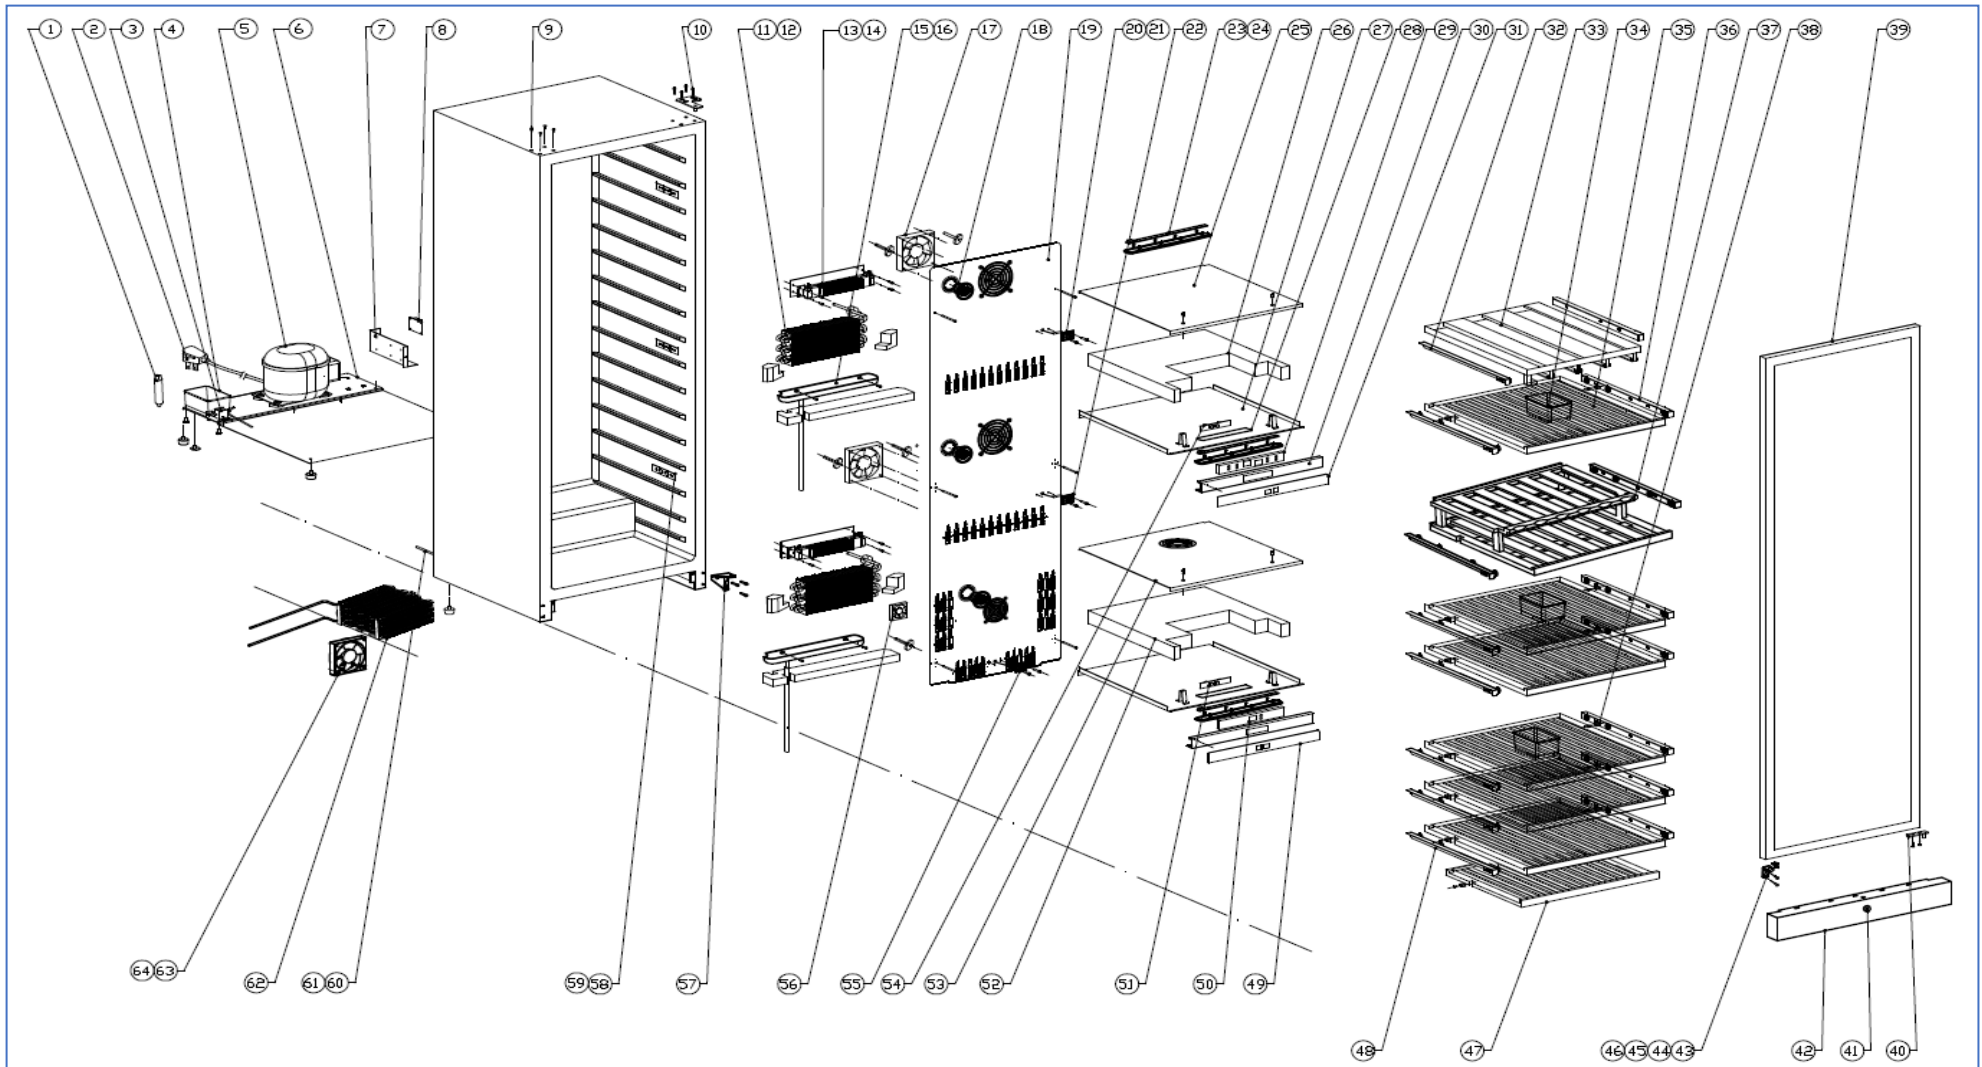

WF1553

Caple F/S Wine Cabinet 3 Zones Sense

Technical Manual

WF1553

Cable F/S Wine Cabinet 3 Zones Sense

WF1553

Caple F/S Wine Cabinet 3 Zones Sense

Item	Part Number	Description	Quantity
1	DG11-46	Dry filter	1
2	DG2-14	Power cord	1
3	DG12-217-1	Refrigerant valve	1
4	DG13-1	Water tank	1
5	DG1-126	Compressor	1
6	DG22-3956	Compressor bracket	1
7	DG22-3338	Electrical box cover	1
8	DG28-189	PCB	1
9	DG13-8	Decorative nail	4
10	DG14-281-BR	Top right hinge	1
11	DG12-183	Evaporator	2
12	DG18-63	Foam	4
13	DG14-24	Heat insulation panel	2
14	DG11-1	Heater	2
15	DG13-10	Water box	2
16	DG18-59	Foam	2
17	DG7-48	Fan	3
18	DG13-3287	Charcoal filter	3
19	DG22-3812	Air duct board A	1
20	DG13-198-W	Sensor cover	3
21	DG8-25-R	Sensor	1
22	DG8-25-Y	Sensor	1
23	DG3-250	LED light	3
24	DG13-3116	Light cover	3
25	DG22-234-1	Air duct board B	1
26	DG18-60	Foam	2
27	DG22-3813	Air duct board C	2
28	DG13-3115	Light holder	2
29	DG13-3063	Display support for upper and middle compartment	1
30	DG13-3129-1	Display board box	2
31	DG20-568	Control panel film	1
32	DG22-3815	Glass holder shelf support	2
33	DG15-397	Glass holder shelf	1
34	DG13-1.1	Humid box	3
35	DG15-195-N	Wooden shelf	7
	DG13-274	Layer board	14
36	DG22-3188-R	Right shelf support	8
37	DG15-156	Presentation shelf	1
	DG13-274	Layer board	2