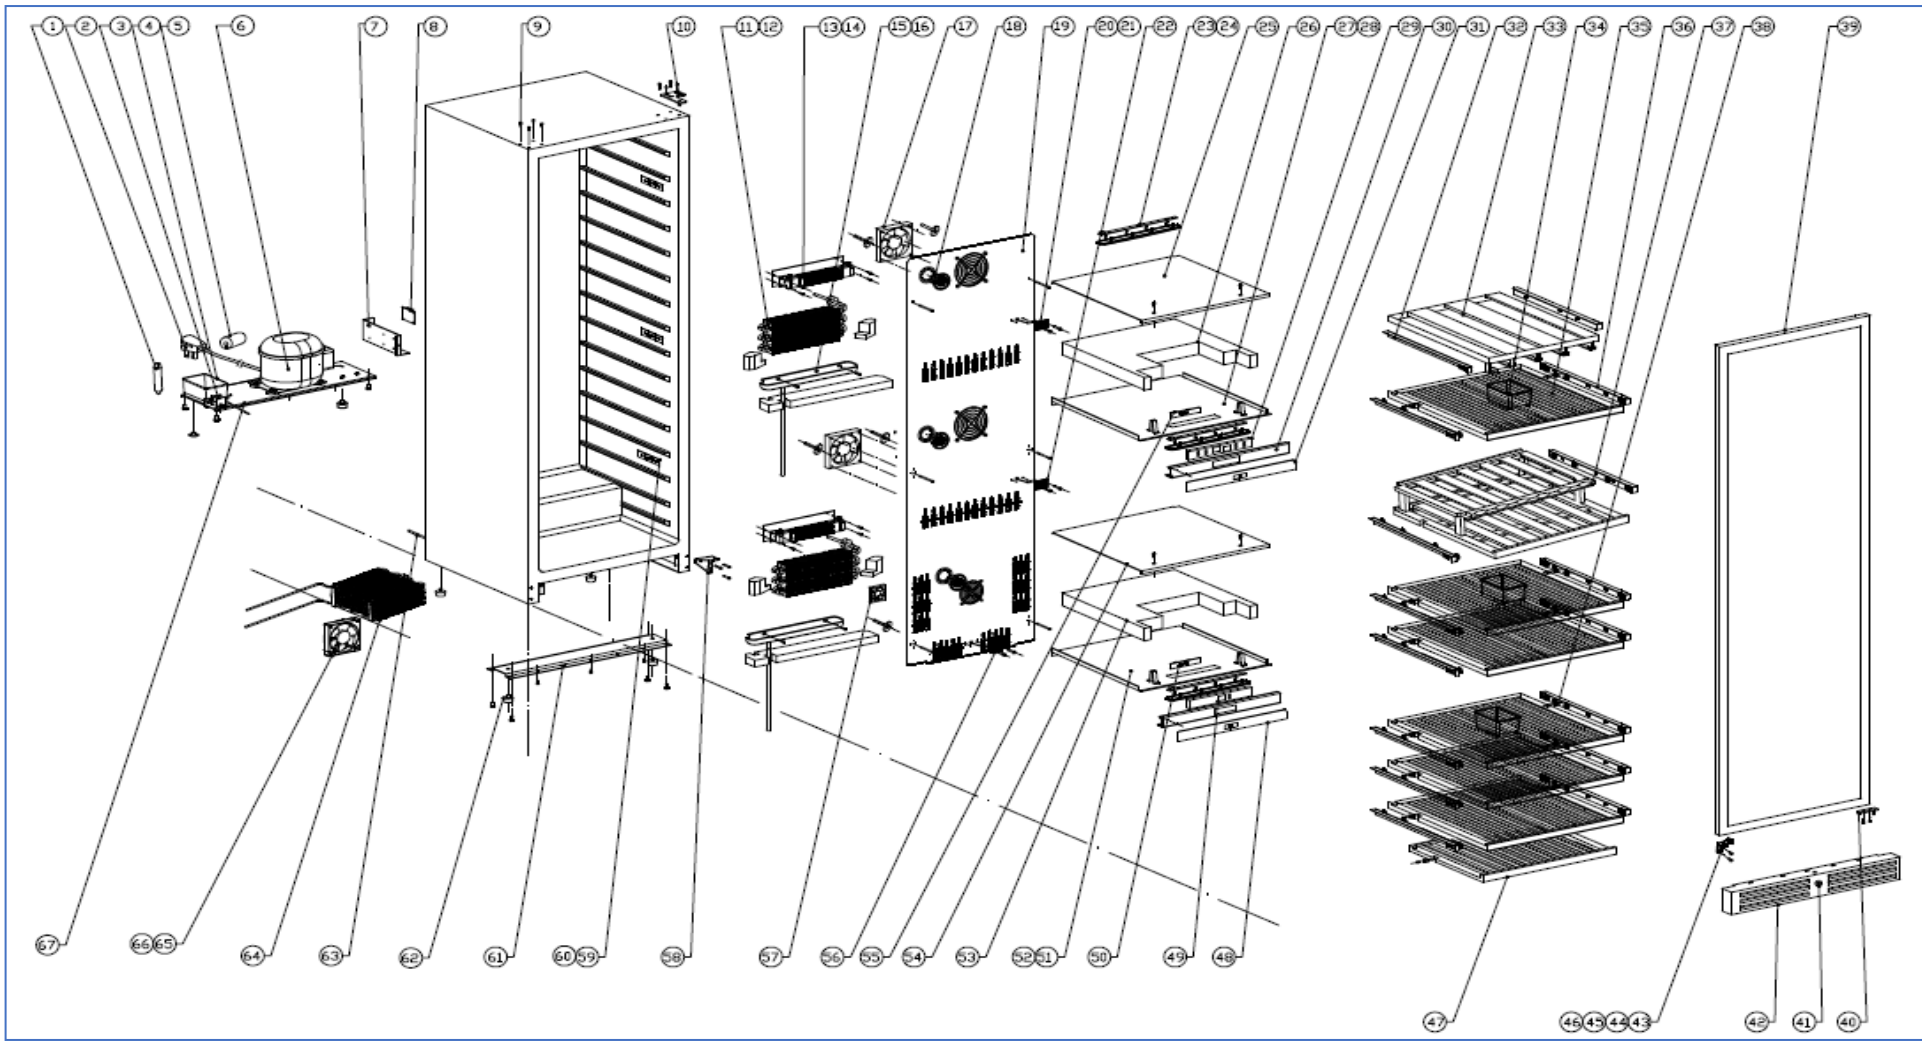

WF1550

Caple Classic Wine Cabinet – 3 Zones

Technical manual

WF1550

Caple Classic Wine Cabinet – 3 Zones

WF1550

Caple Classic Wine Cabinet – 3 Zones

Item	Part Number	Description	Quantity
1	DG11-46	Dry filter	1
2	DG2-14	Power cord	1
3	DG12-37.1	Refrigerant valve	1
4	DG13-1	Water tank	1
5	DG13-24	Anti-vibration gum	1
6	DG1-97	Compressor	1
7	DG22-3338	Electrical box cover	1
8	DG28-204	PCB set	1
9	DG13-8	Decorative nail	4
10	DG14-160-SR	Top right hinge	1
11	DG18-63	Foam	4
12	DG12-183	Evaporator	2
13	DG14-24	Heat insulation panel	2
14	DG11-1	Heater	2
15	DG13-10	Water box	2
16	DG18-59	Foam	2
17	DG7-48	Fan	3
18	DG13-3287	Charcoal filter	3
19	DG22-3812	Air duct board A	1
20	DG13-198-W	Sensor cover	3
21	DG8-25-R	Sensor	1
22	DG8-25-Y	Sensor	1
23	DG3-250	LED light	3
24	DG13-3116	Light cover	3
25	DG22-234-1	Air duct board B	1
26	DG18-60	Foam	2
27	DG22-3813	Air duct board C	1
28	DG13-3115	Light holder	1
29	DG13-3063	Display support upper and middle compartment	1
30	DG13-3129-1	Display board box	2
31	DG20-568	Control panel film	1
32	DG22-3815	Glass holder shelf support	2
33	DG15-397	Glass holder shelf	1
34	DG13-1.1	Humid box	3
35	DG15-195-N	Wooden shelf	7
	DG13-274	Layer board	14
36	DG22-3188-L	Left shelf support	8
	DG22-3188-R	Right shelf support	8
37	DG15-156	Presentation shelf	1
	DG13-274	Layer board	2